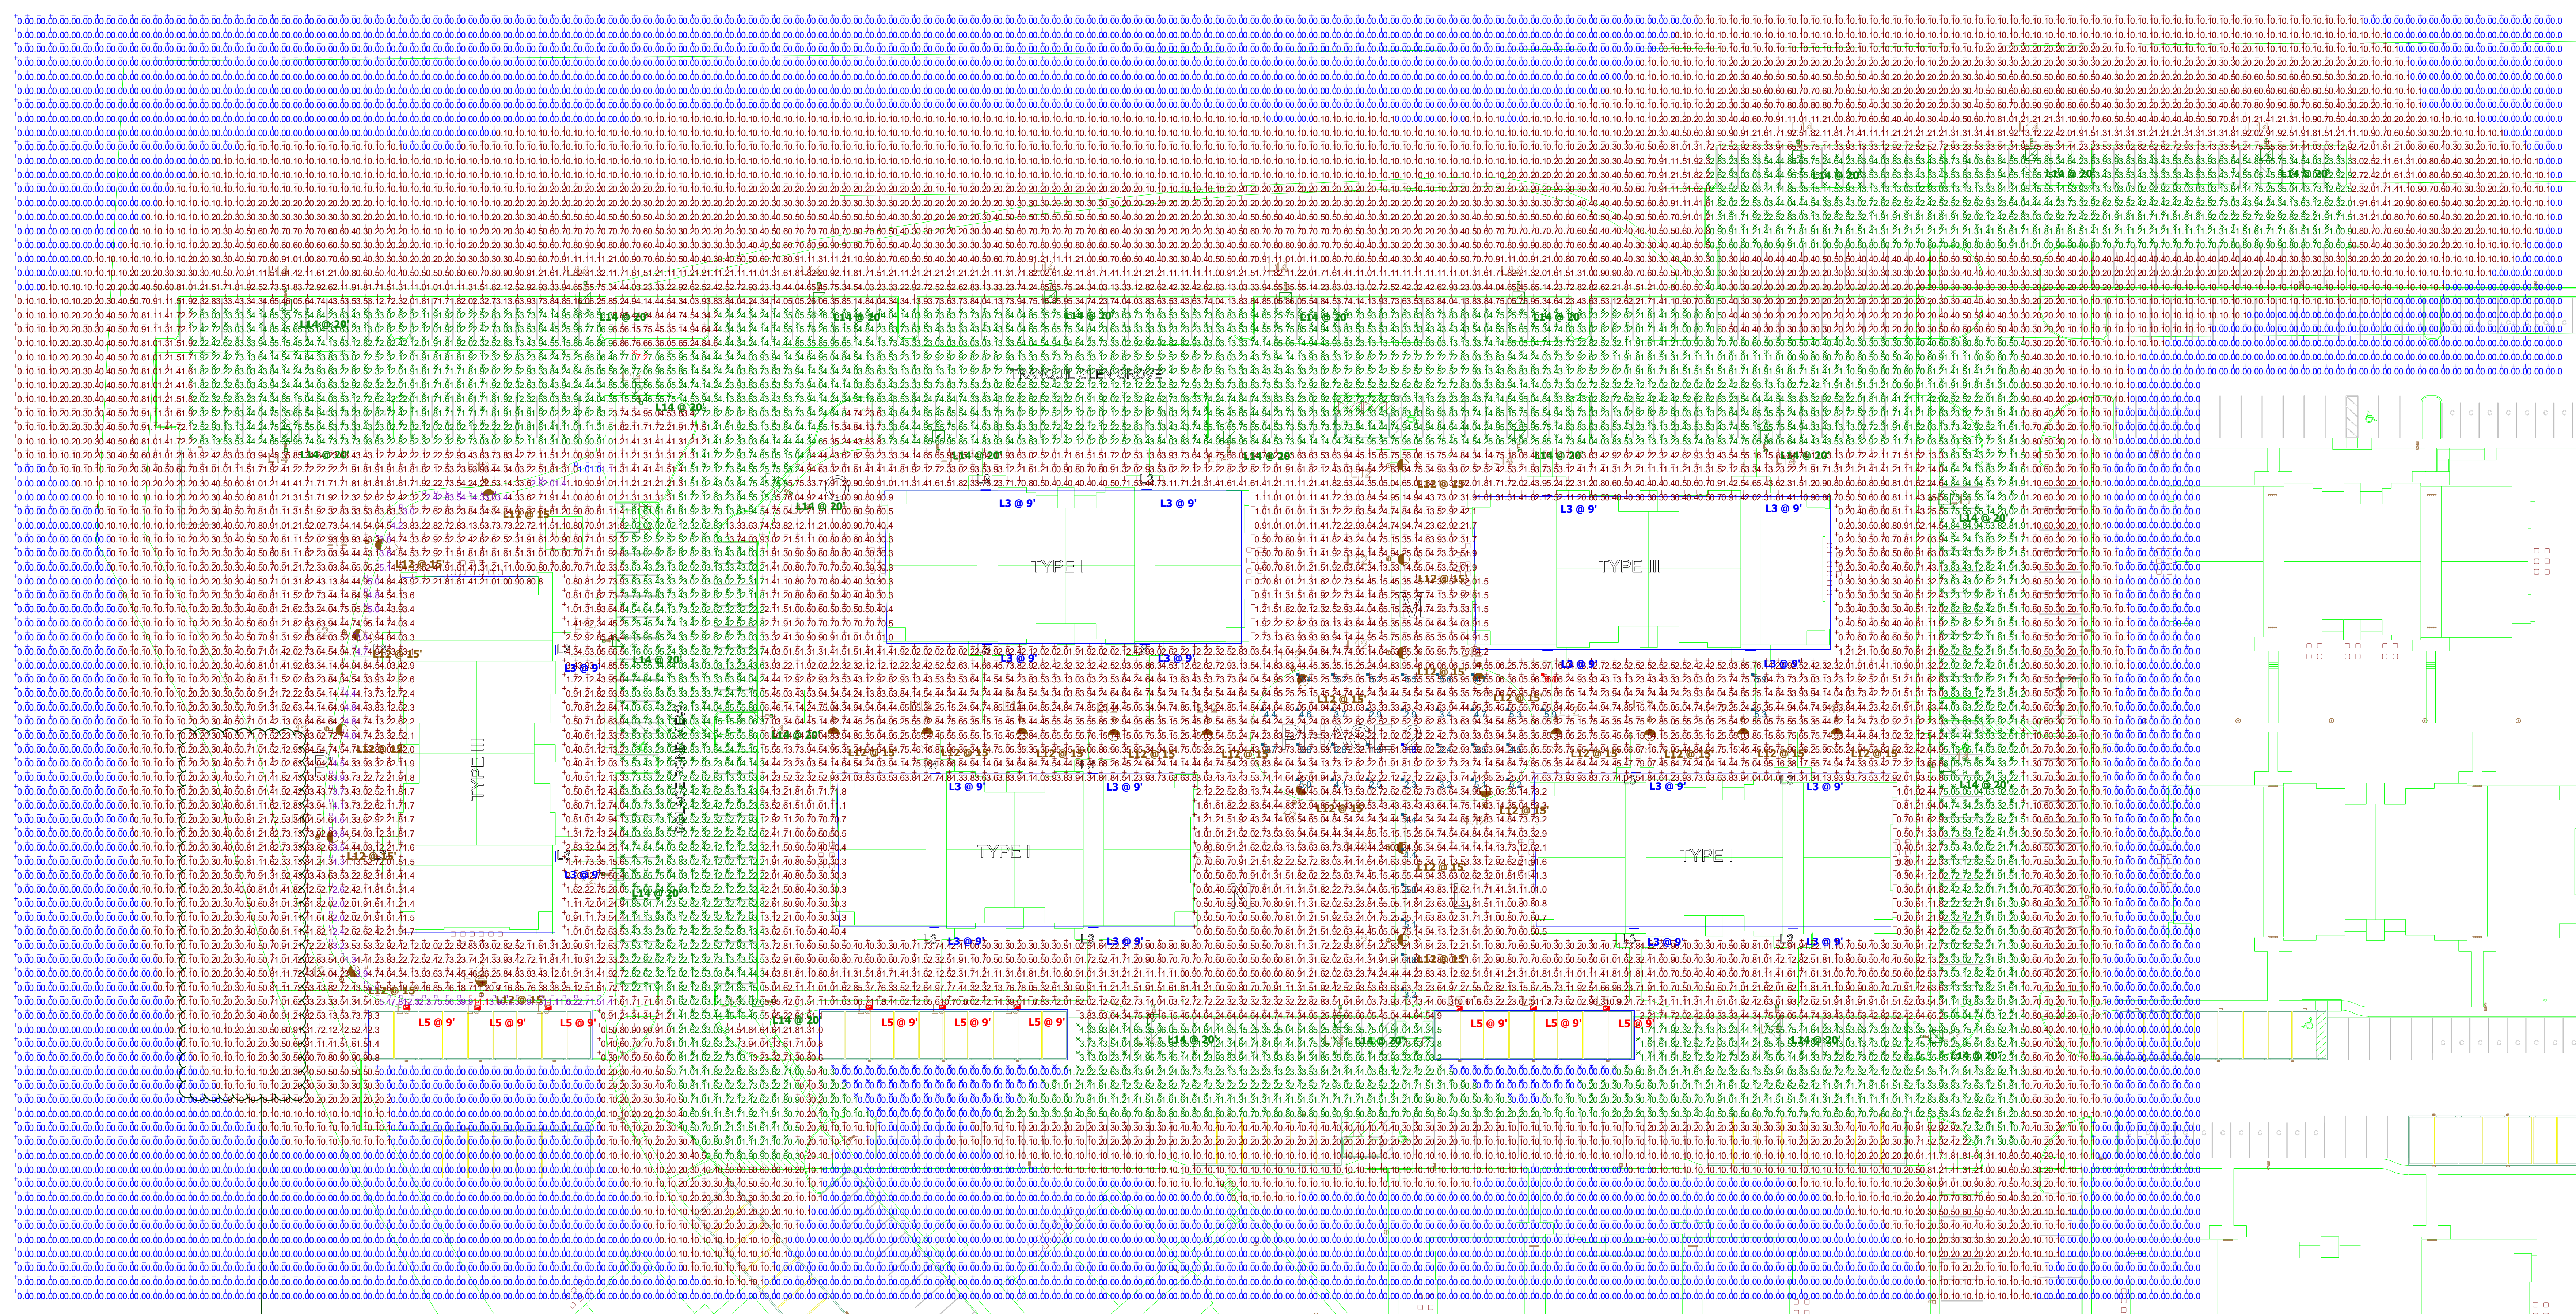

Radean Post Top LED Area Luminaire

Specifications

- Height: 10' (3048mm)
- Width: 18" (457mm)
- Depth: 18" (457mm)
- Weight: 150 lbs (68kg)

Introduction

The architecturally inspired shape of the Radean Post Top area luminaire enhances the grace and strength of the Radean family. It has been expertly cast in aluminum, creating a beautiful architectural sculpture. A support bracket is included to allow the luminaire to be mounted to a variety of ceiling heights. Triangular mounting brackets are included to allow the luminaire to be mounted to a variety of ceiling heights. With sleek lines and simple installation, the Radean Post Top LED luminaire is the perfect choice for modern, urban, and corporate environments.

Ordering Information

Model	Height	Width	Depth	Weight	Material	Finish	Notes
RDPT18	10'	18"	18"	150 lbs	Aluminum	Black	Standard
RDPT18	10'	18"	18"	150 lbs	Aluminum	White	Standard

Radean Bollard LED Line Luminaire

Specifications

- Height: 6' (1829mm)
- Width: 4" (102mm)
- Depth: 4" (102mm)
- Weight: 15 lbs (6.8kg)

Introduction

The Radean Bollard is an award-winning luminaire that is perfect for the modern landscape. The Radean Bollard's elegant construction, standard finish and long-lasting LEDs provide a beautiful and functional lighting solution.

Ordering Information

Model	Height	Width	Depth	Weight	Material	Finish	Notes
RDBL6	6'	4"	4"	15 lbs	Aluminum	Black	Standard
RDBL6	6'	4"	4"	15 lbs	Aluminum	White	Standard

Ordering Information

Model	Height	Width	Depth	Weight	Material	Finish	Notes
DSW13	13.5"	13.5"	13.5"	13.5 lbs	Aluminum	Black	Standard
DSW13	13.5"	13.5"	13.5"	13.5 lbs	Aluminum	White	Standard

Ordering Information

Model	Height	Width	Depth	Weight	Material	Finish	Notes
DSA13	13.5"	13.5"	13.5"	13.5 lbs	Aluminum	Black	Standard
DSA13	13.5"	13.5"	13.5"	13.5 lbs	Aluminum	White	Standard

Statistics

Description	Symbol	Avg	Max	Min	Max / Min	Avg / Min
Phase 2 Center Walkway	■	4.2 fc	6.8 fc	1.8 fc	3.8:1	2.3:1
Phase 2 Parking Area	✕	2.9 fc	7.2 fc	0.0 fc	N/A	N/A
Phase 2 West Walkway Summary	□	4.9 fc	14.1 fc	1.0 fc	14.1:1	4.9:1
Spill Light Summary	+	1.4 fc	14.1 fc	0.0 fc	N/A	N/A