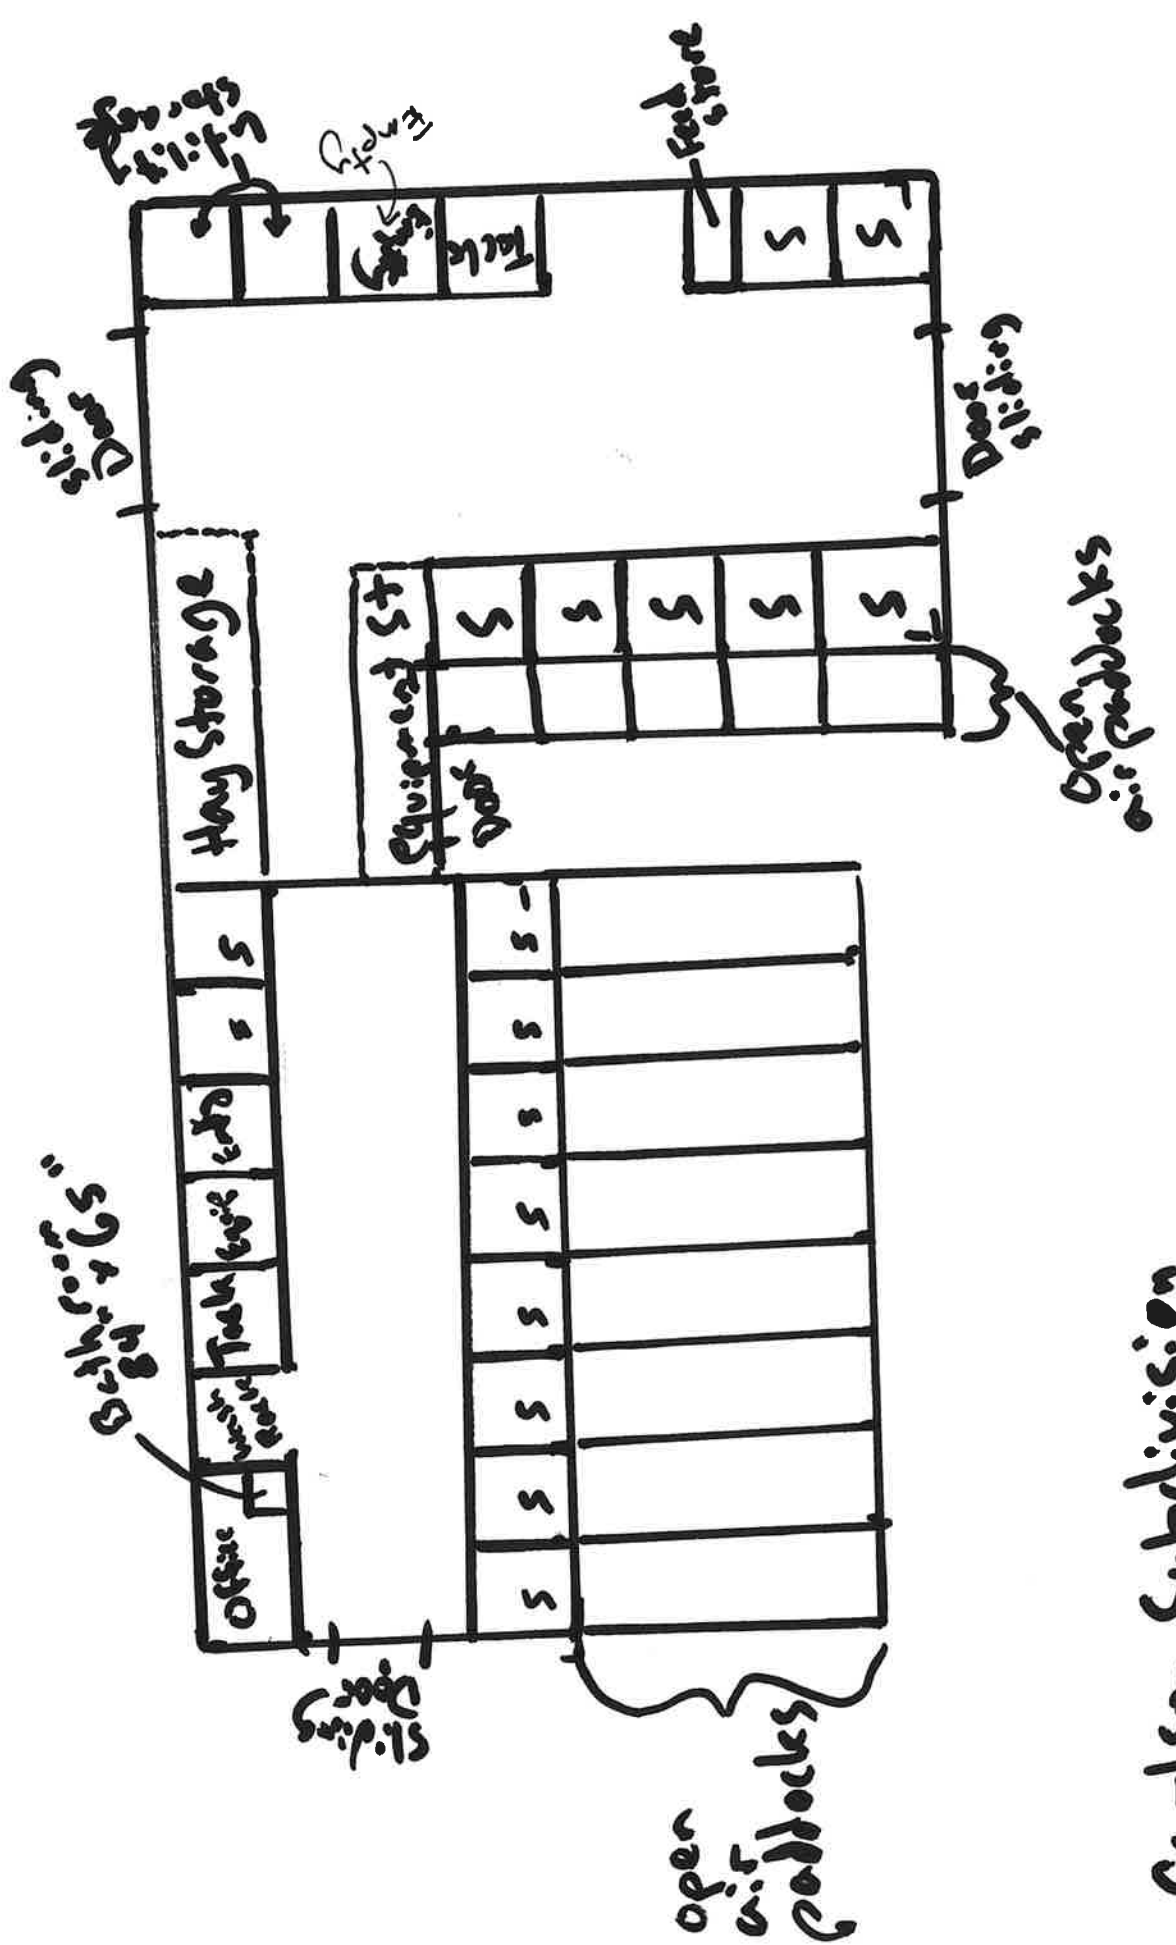

S = Stall. Stall Dimensions are 11.8 x 11.8

# Barn Floor Plan

Carlson Subdivision  
 Lee Wilverding  
 14650 Eastonville Rd  
 Elbert Co 80106  
 Parcel 432004026 RR-5