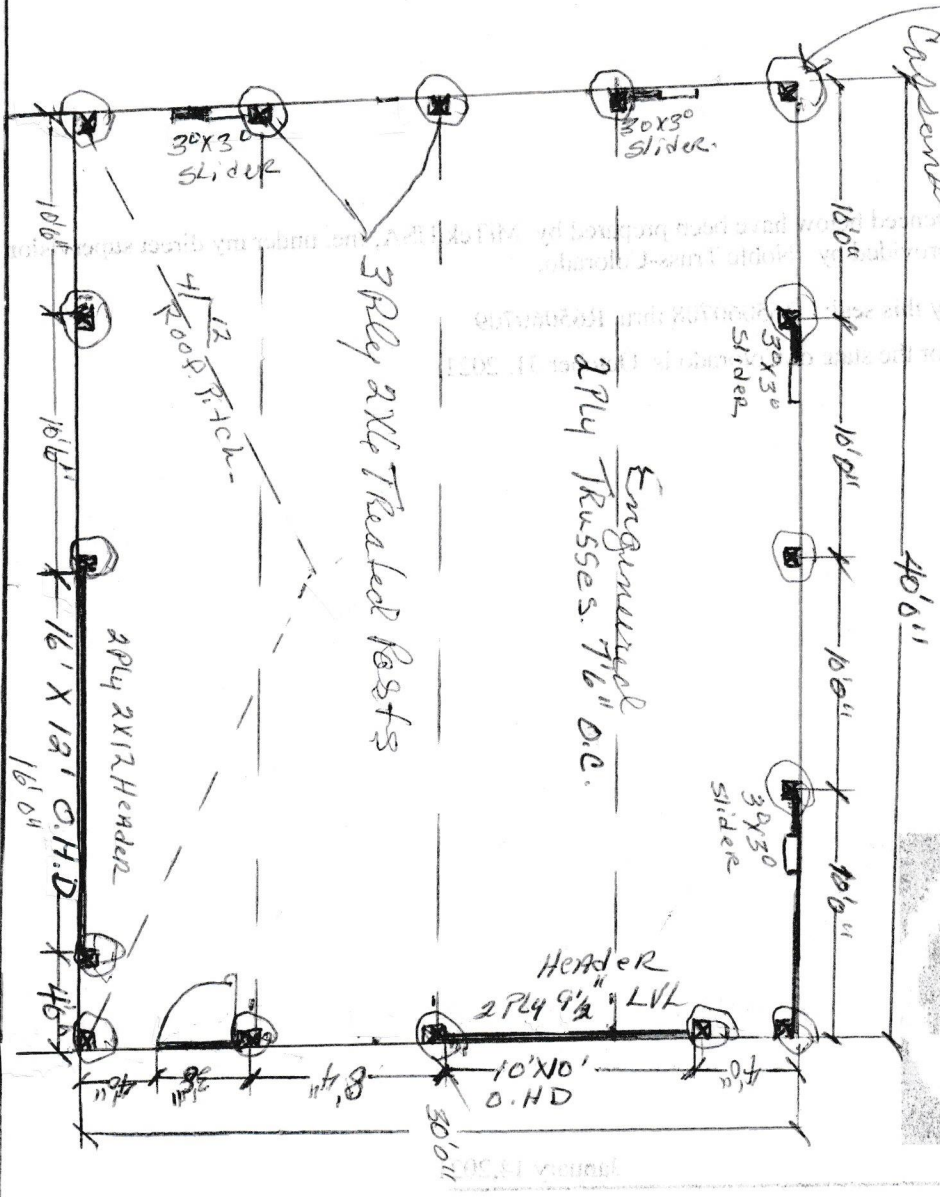

No. 510081
 3329 Wilshire Ave

MITEK USA, Inc.
 MITEK USA, Inc.
 100 Buena Vista Avenue, Suite 210
 Roseville, CA 95747
 Telephone 916-783-3571

IMPORTANT NOTE: The seal on these plans is a certification that the engineer named is licensed in the jurisdiction identified and that the design complies with applicable codes and standards. This seal is not a guarantee of the accuracy of the design or the quality of the construction. The engineer is responsible for the design and the construction. The seal is not a guarantee of the accuracy of the design or the quality of the construction. The engineer is responsible for the design and the construction.