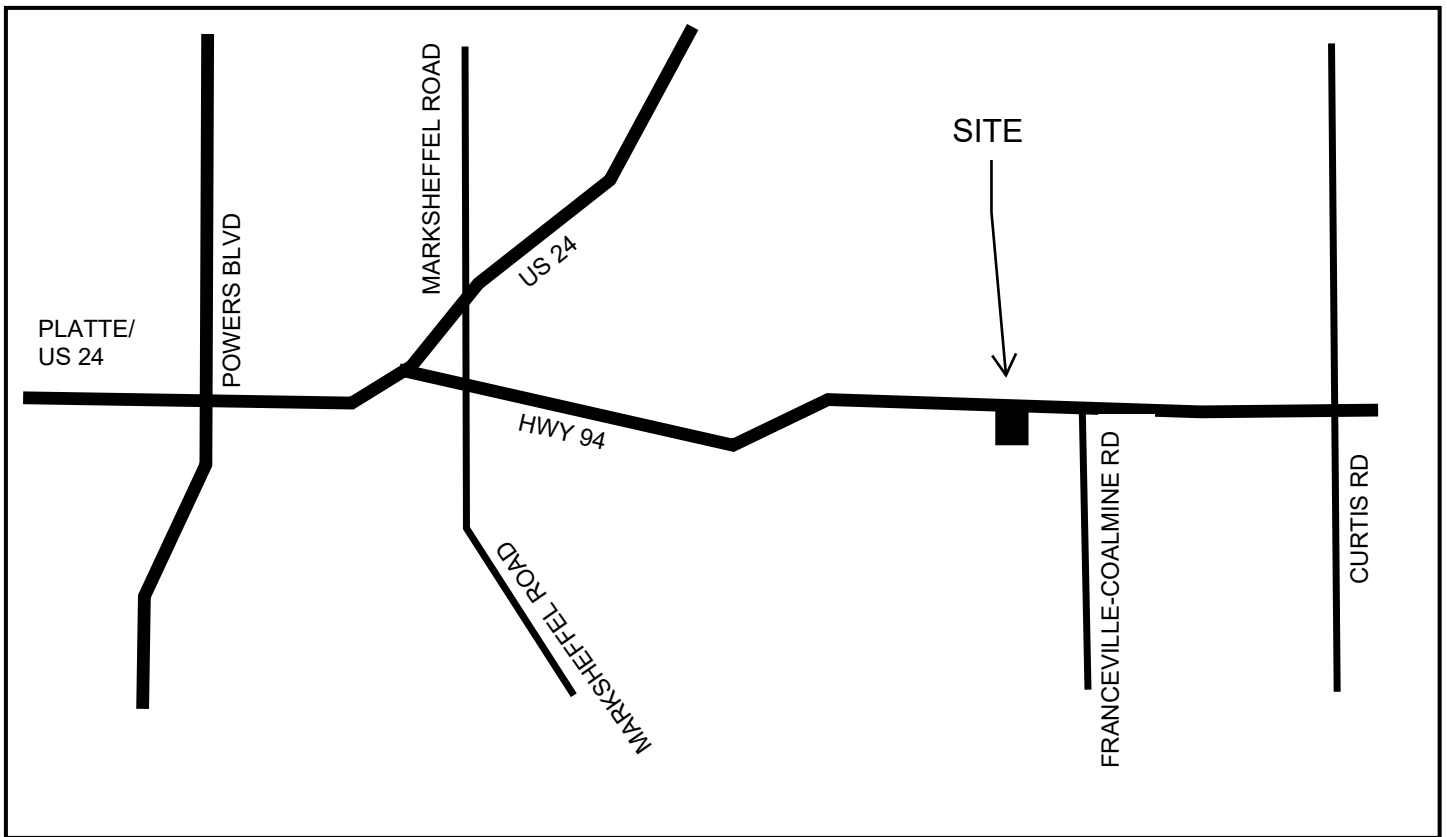

# UDON REZONE VICINITY MAP

NORTH  
NTS