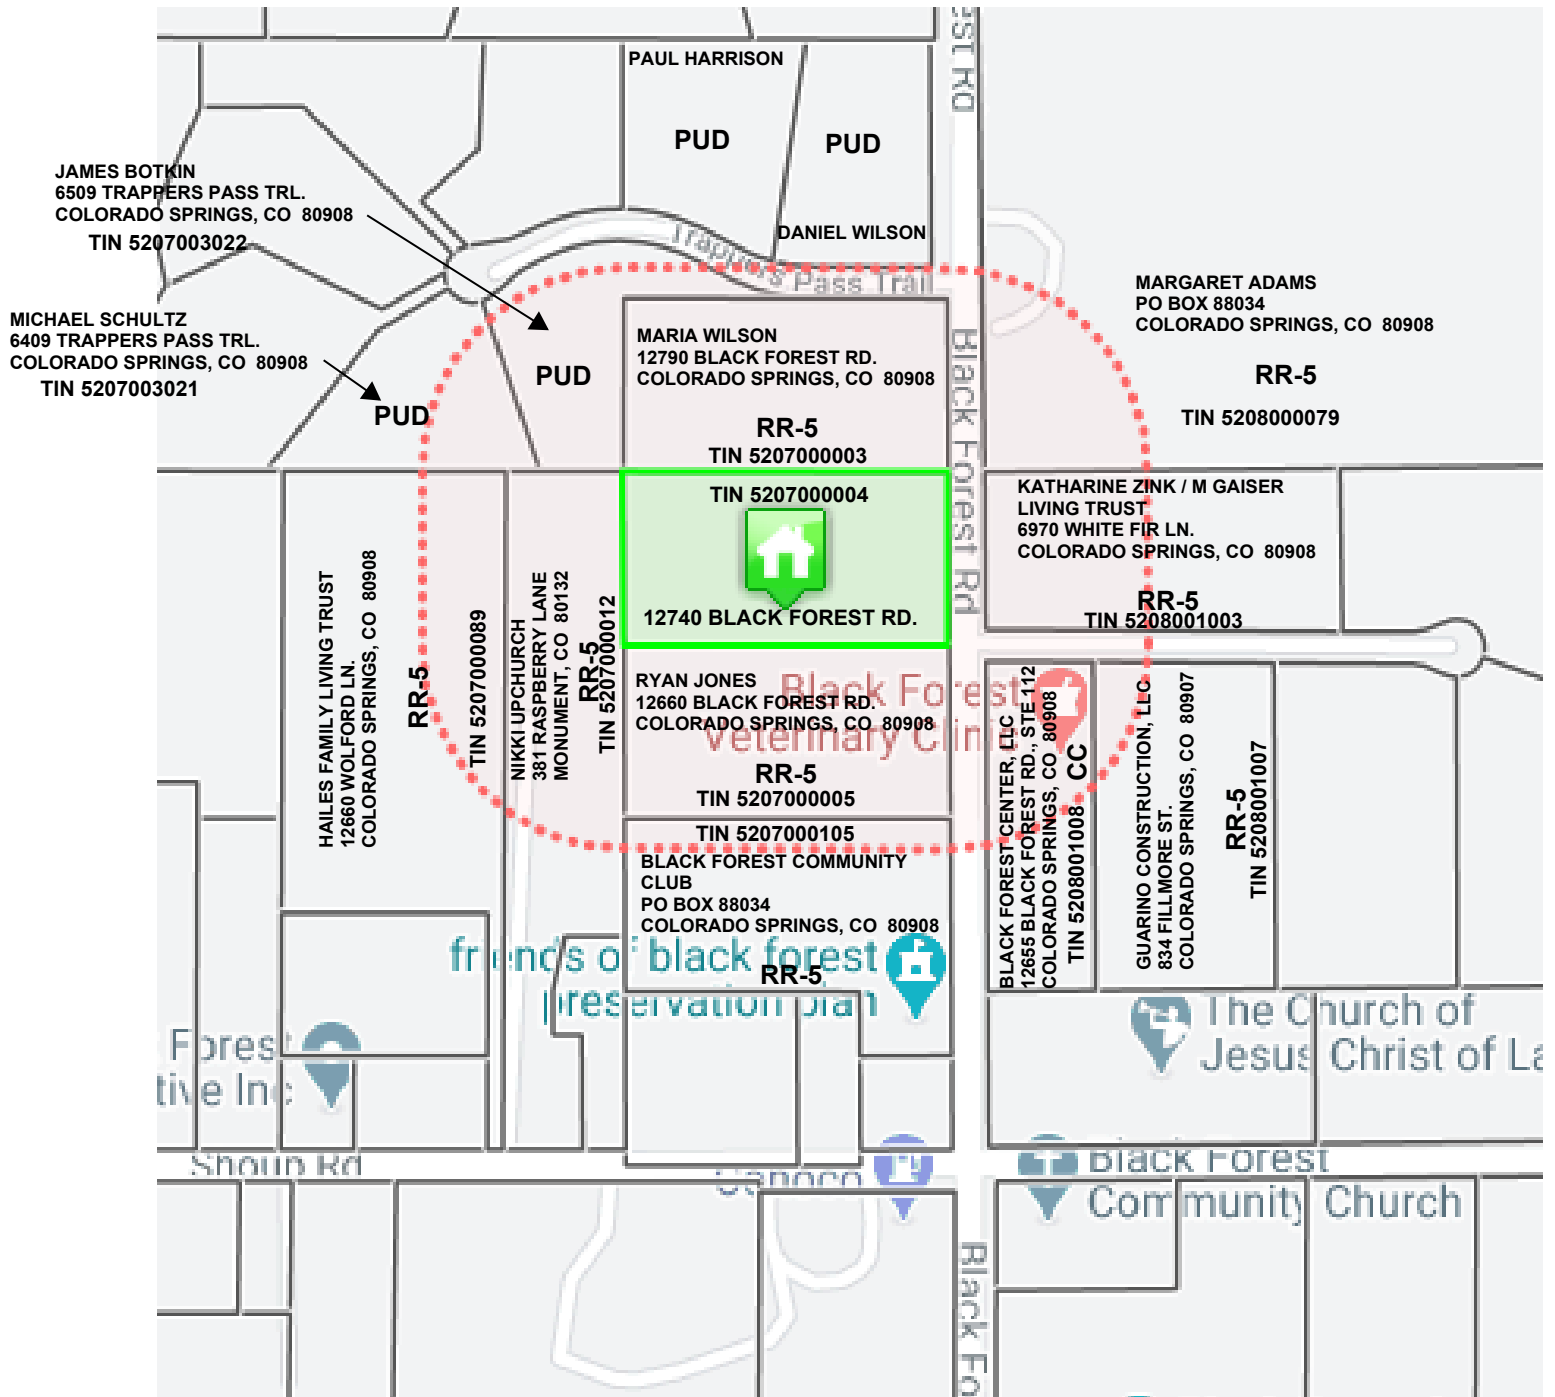

include a north arrow

ADJACENT PROPERTY OWNERS WITHIN 500' OF 12740 BLACK FOREST RD.