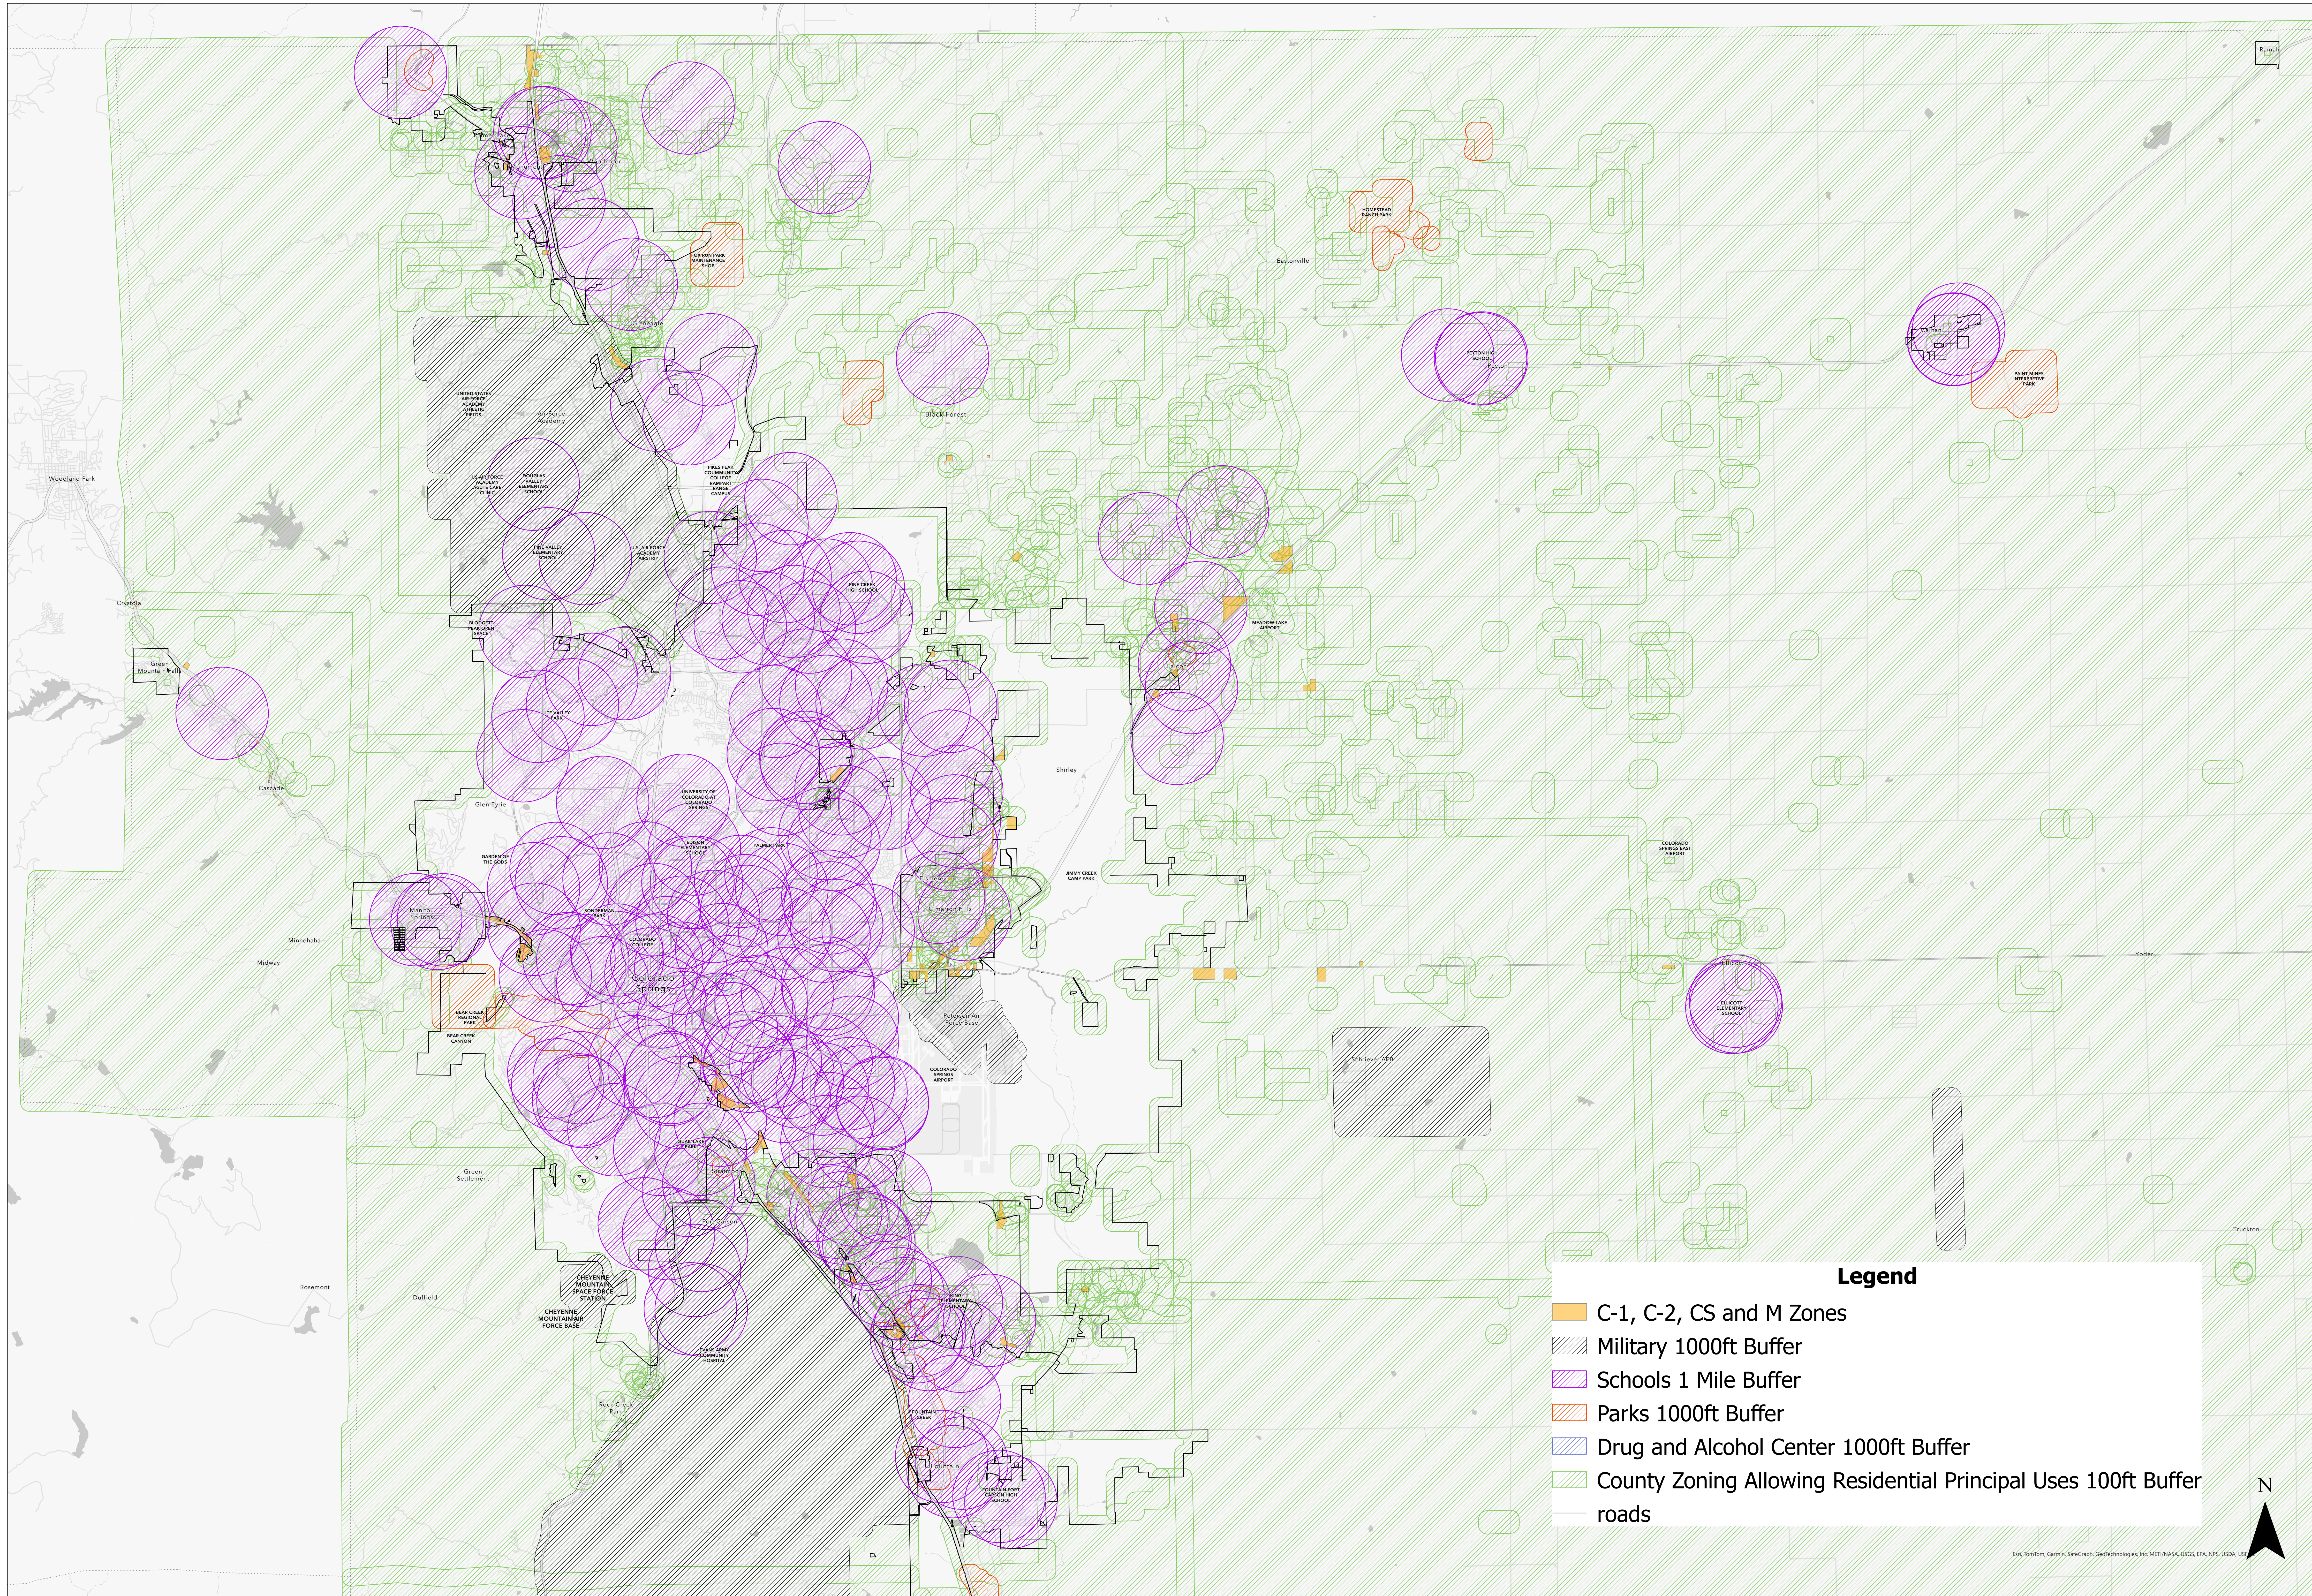

# Natural Medicine Zoning Districts with 1000ft School Buffer

## Legend

- C-1, C-2, CS and M Zones
- Military 1000ft Buffer
- Schools 1 Mile Buffer
- Parks 1000ft Buffer
- Drug and Alcohol Center 1000ft Buffer
- County Zoning Allowing Residential Principal Uses 100ft Buffer
- roads