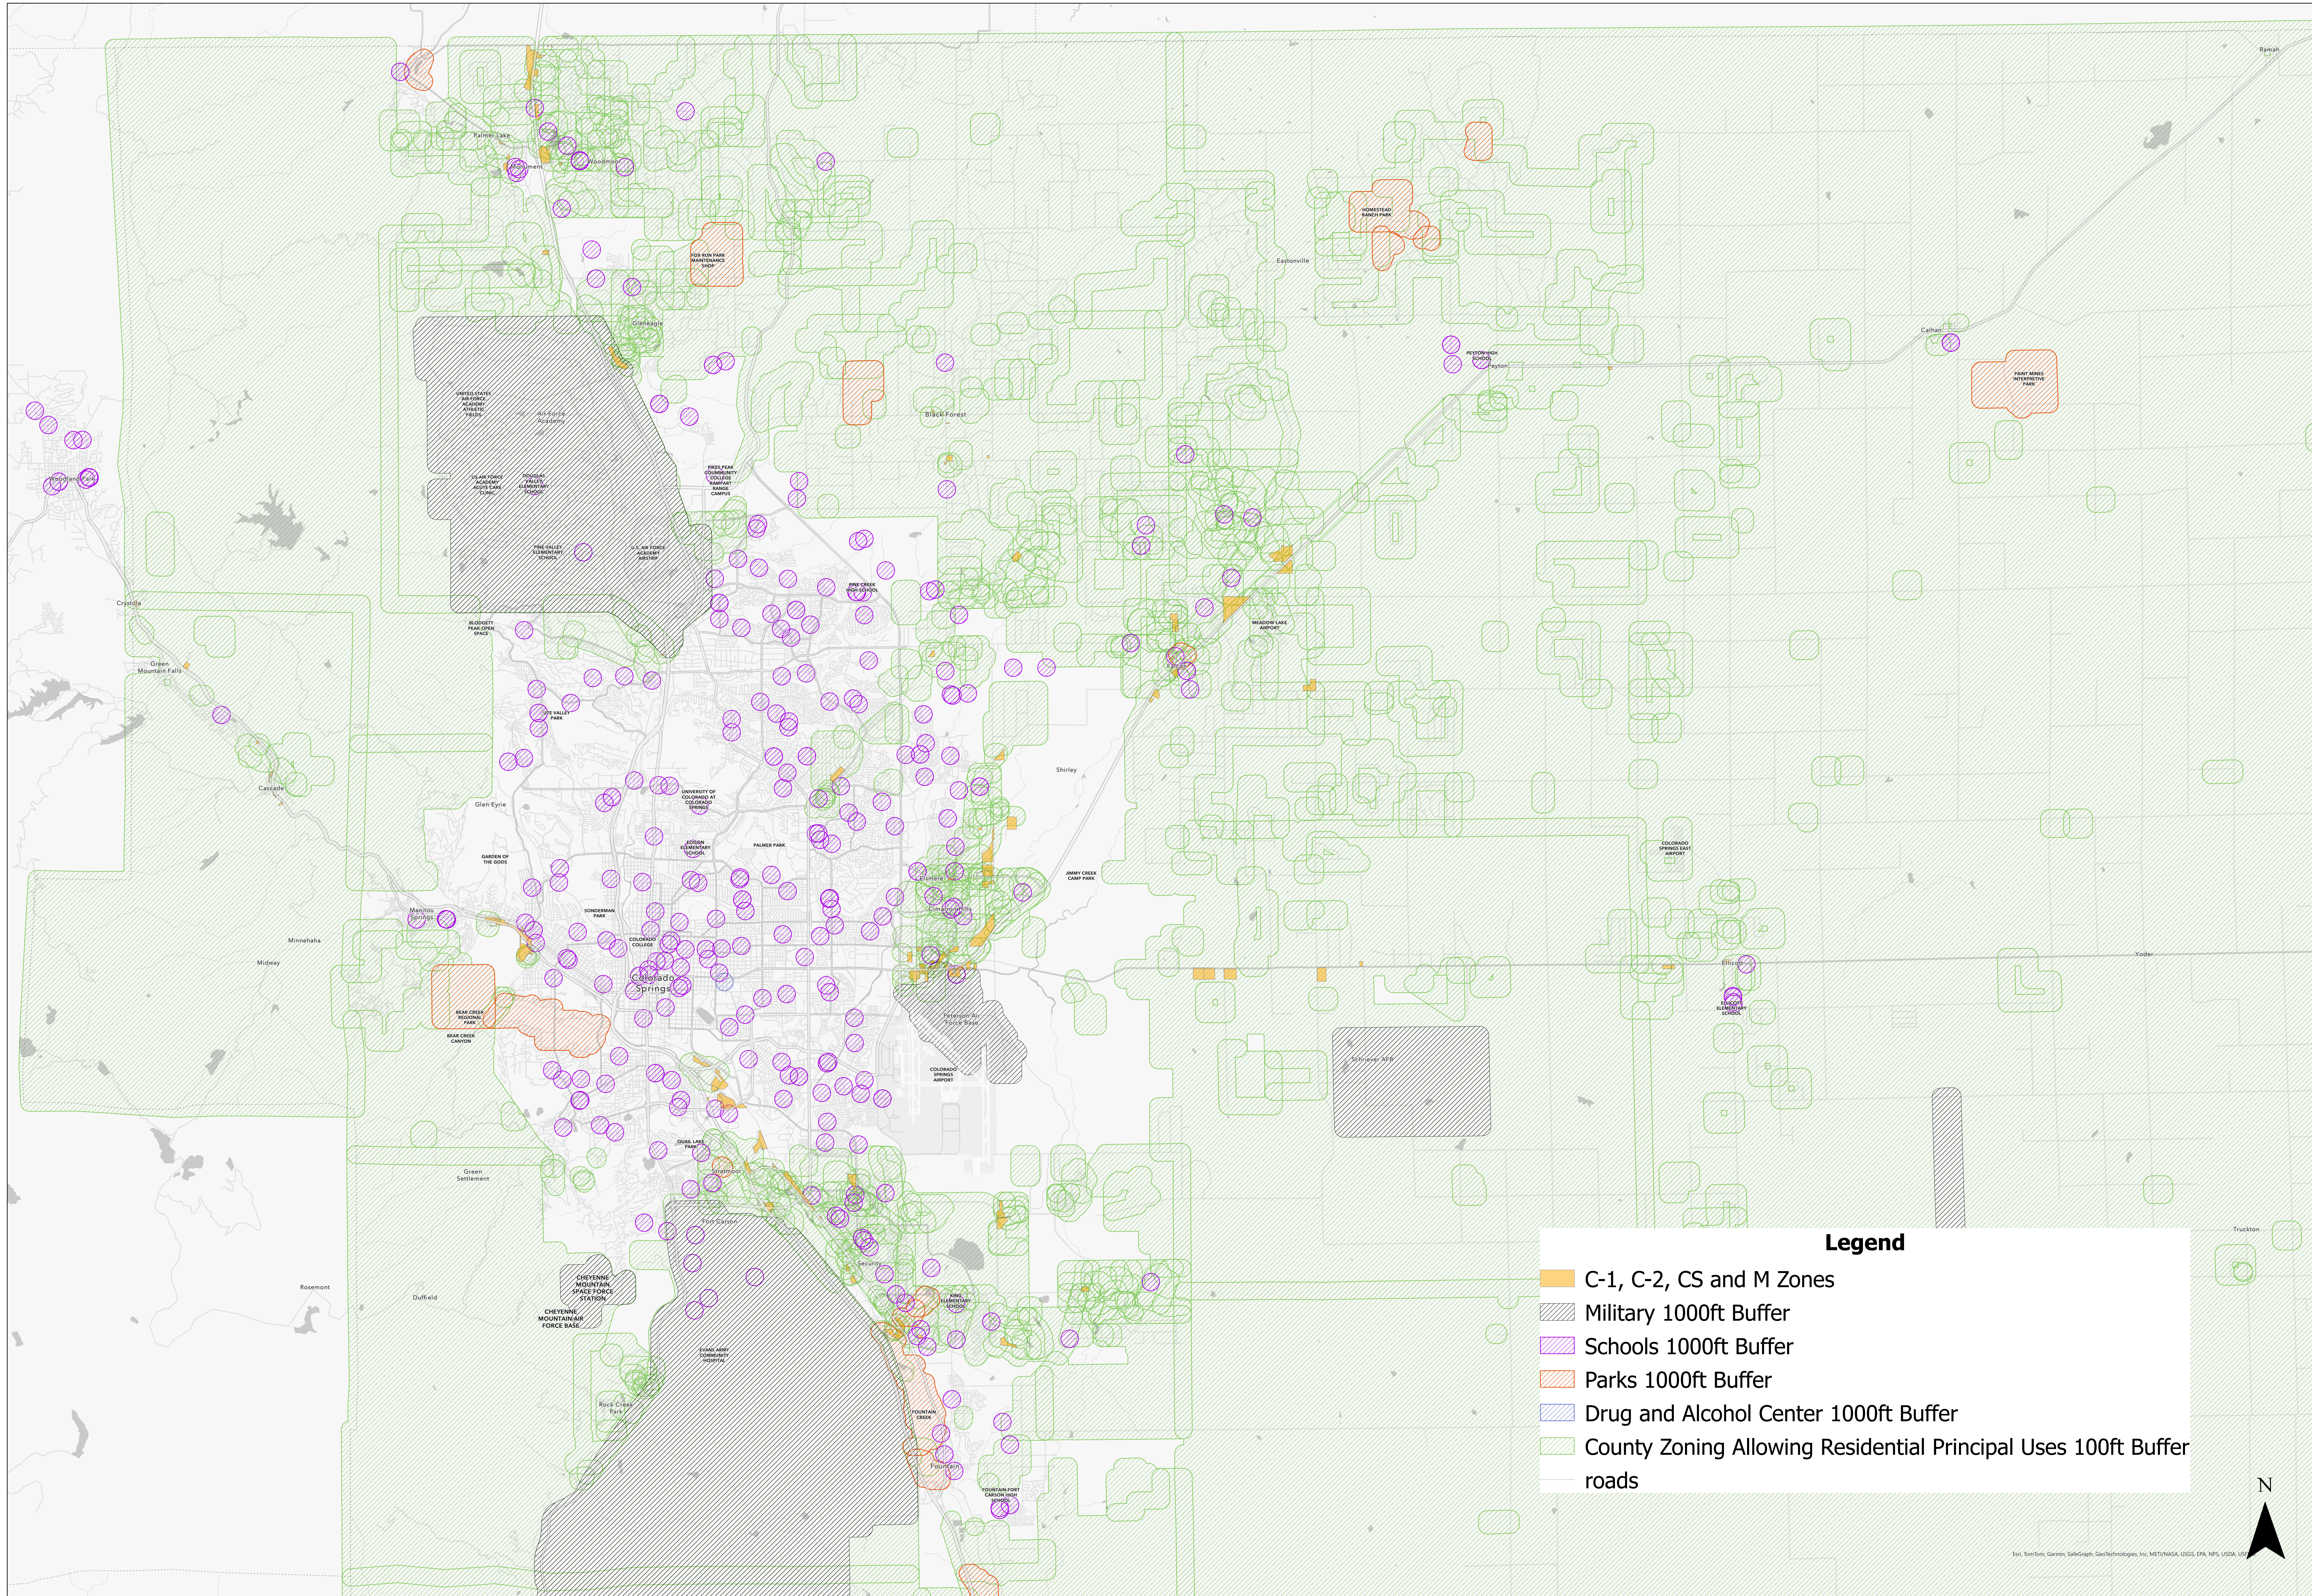

Natural Medicine Zoning Districts with 1000ft School Buffer

Legend

- C-1, C-2, CS and M Zones
- Military 1000ft Buffer
- Schools 1000ft Buffer
- Parks 1000ft Buffer
- Drug and Alcohol Center 1000ft Buffer
- County Zoning Allowing Residential Principal Uses 100ft Buffer
- roads