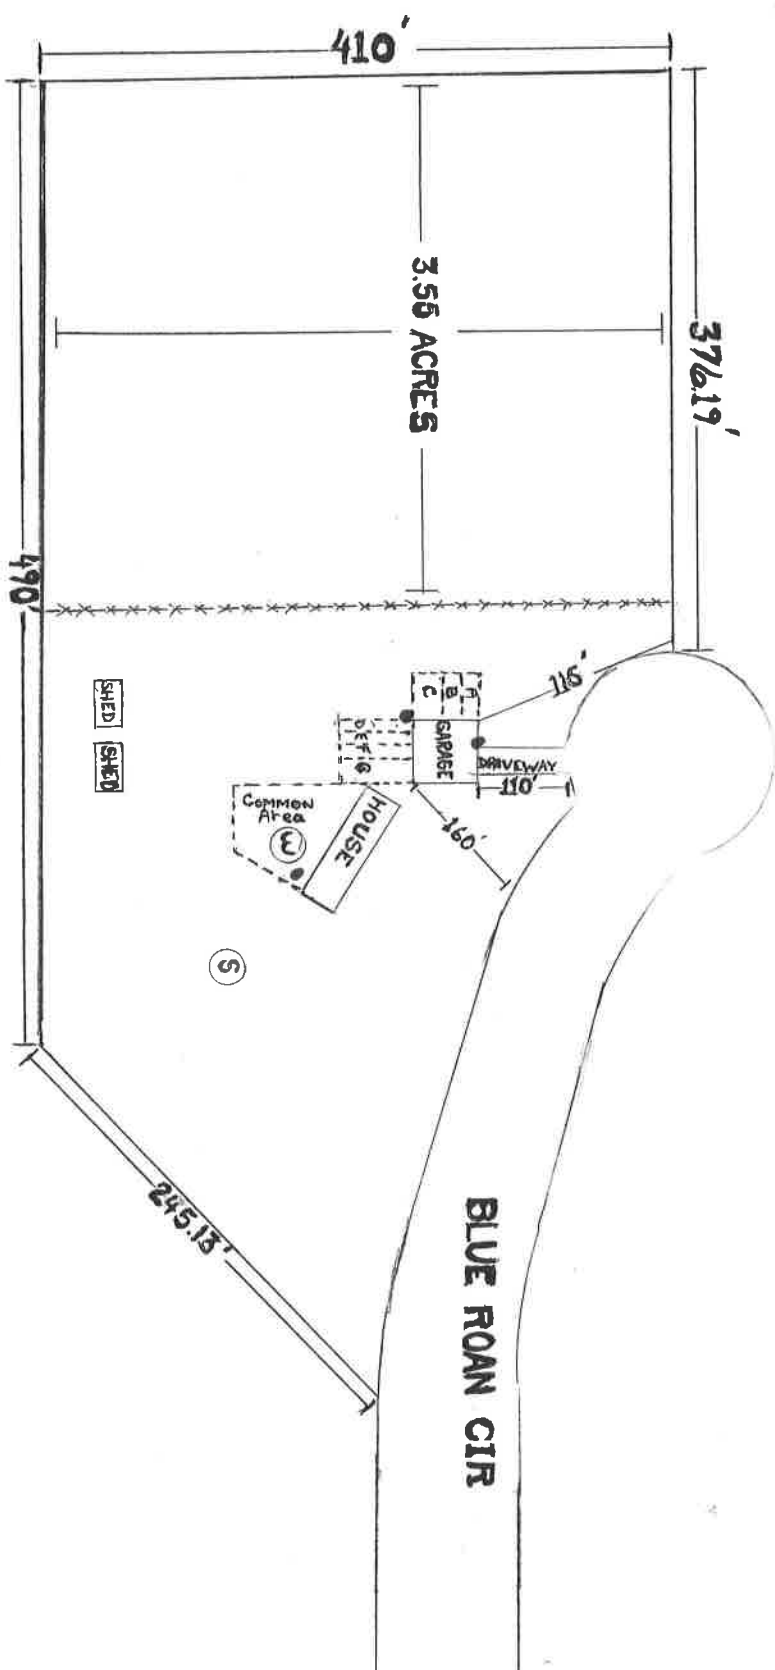

Notes and Dimensions

House	16' X 62' X 11'	992	SQ. FT.
Garage	24' X 24' X 13'	576	SQ. FT.
Shed	8' X 11' X 8'	56	SQ. FT.
Shed	8' X 9' X 8'	51	SQ. FT.
Dog Run A	6' X 15' X 7'		
Dog Run B	6' X 15' X 7'		
Dog Run C	10' X 15' X 7'		
Dog Run D	6' X 28' X 7'		
Dog Run E	6' X 28' X 7'		
Dog Run F	6' X 28' X 7'		
Dog Run G	7' X 28' X 7'		

General Notes

- Lighting —●
- Barbed Wire XXXXXX
- Chain Link - - - - -

NAME AND ADDRESS

Vicky Howe
 23940 blue roan circle
 Calhan co 80808
 Mobile phone: 719-246-7743

LOT 34

DATE

SCALE NOT TO SCALE

SHEET NO. 1