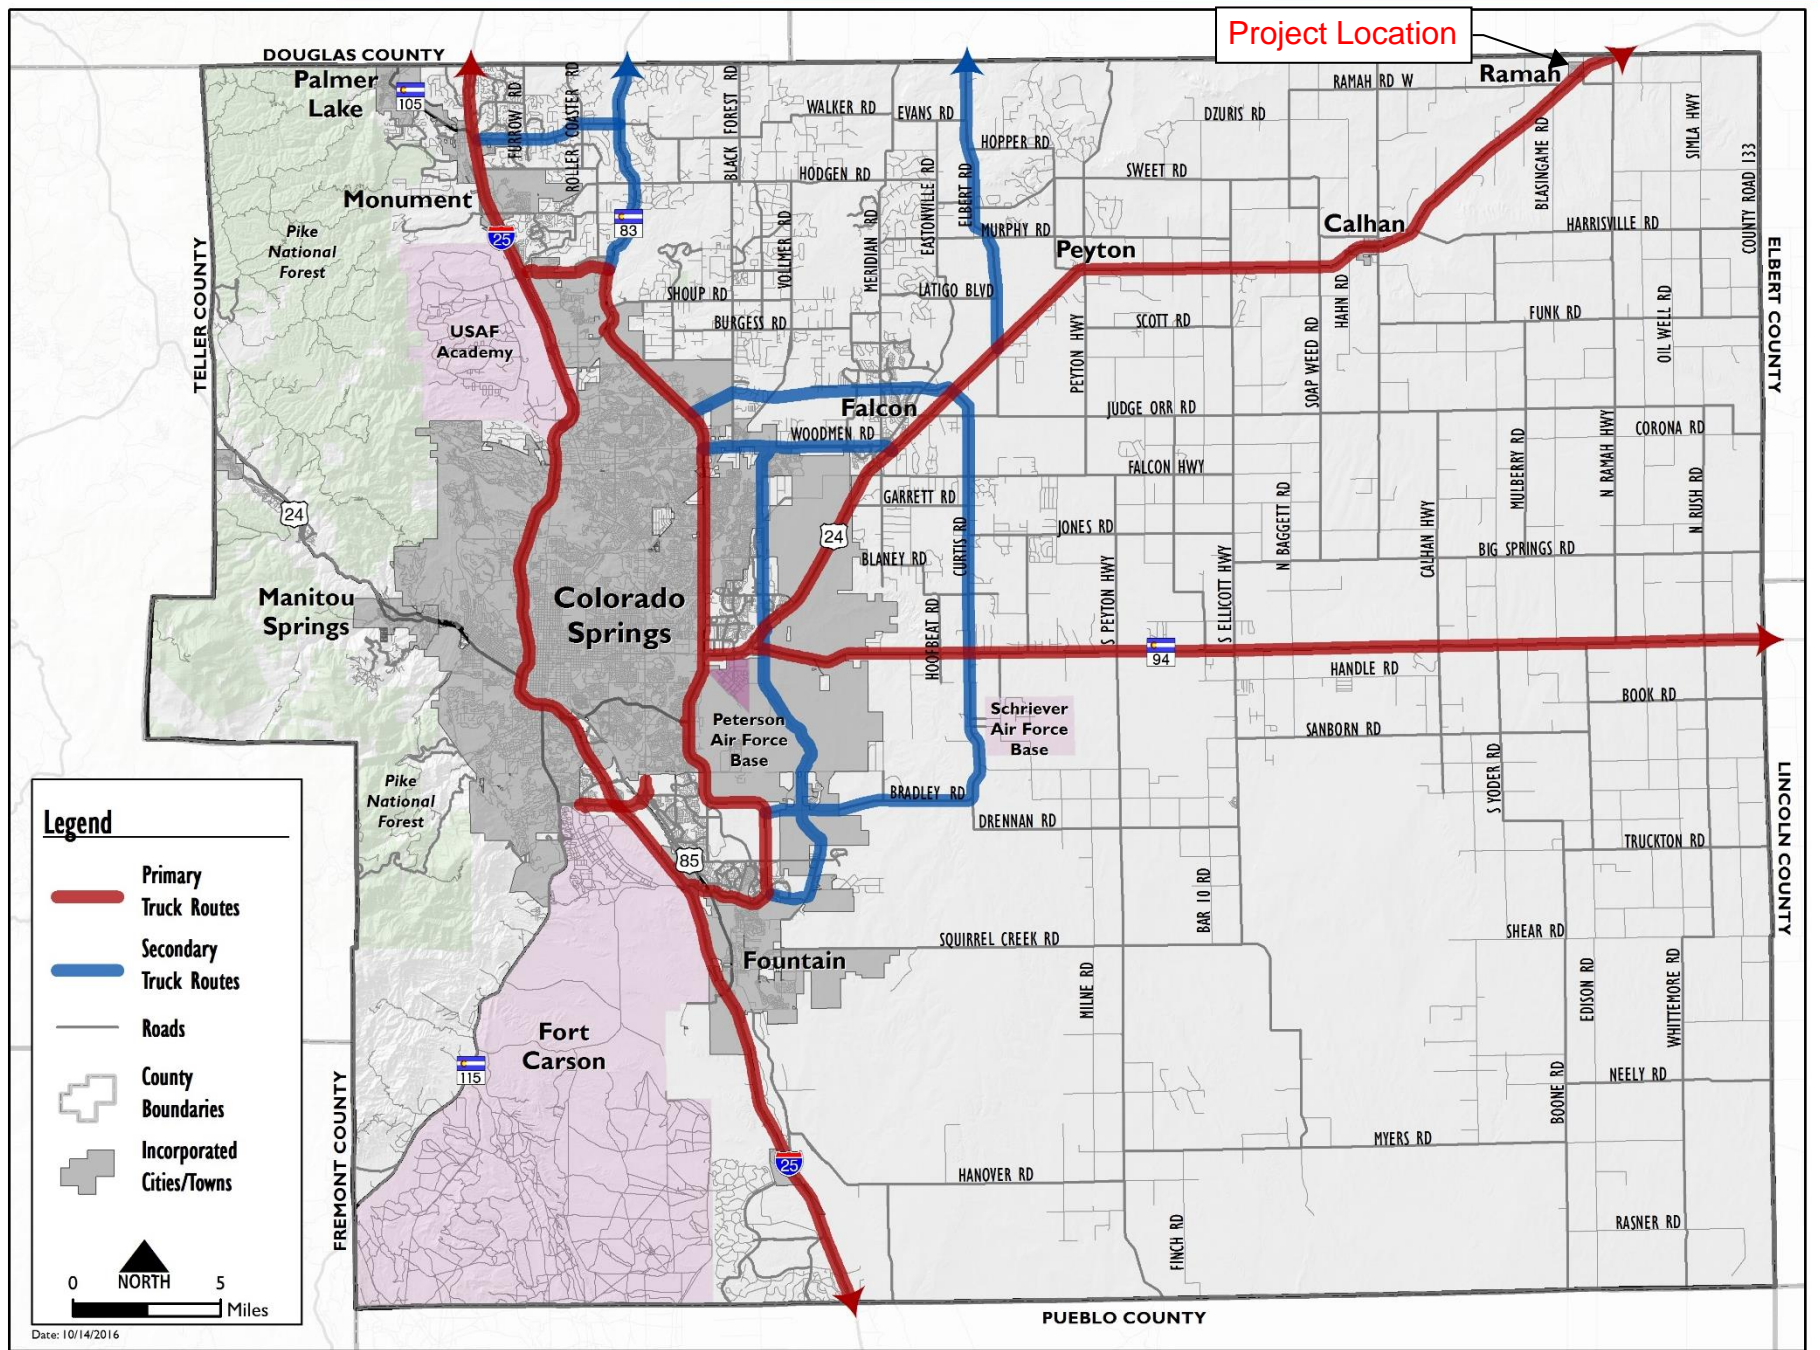

EXHIBIT JJ – EL PASO COUNTY TRANSPORTATION MASTER PLAN – TRUCK ROUTES MAP

Map 16: Truck Routes