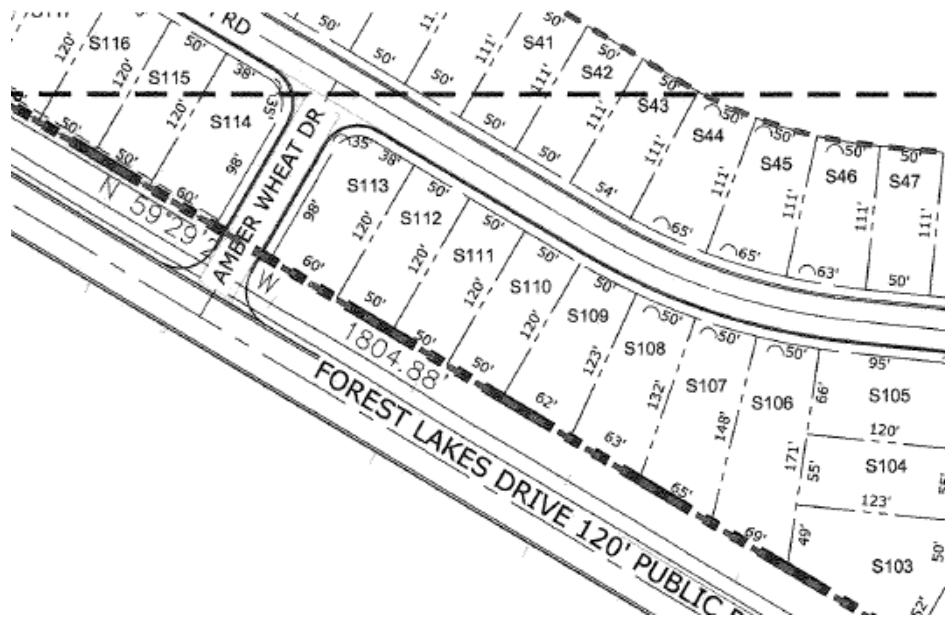

Willow Springs Ranch Access Permit Application

L TRACT PLAN & PHASE MAP

Access Point 1 – Willow Ranch Road at Forest Lakes Drive

Access Point 2 – Mountain Brome Drive at Forest Lakes Drive

Access Point 3 – Amber Wheat Drive at Forest Lakes Drive

Access Point 4 – Mountain Muhly Drive at Forest Lakes Drive

Image excerpts from Approved Final PD Site Plan