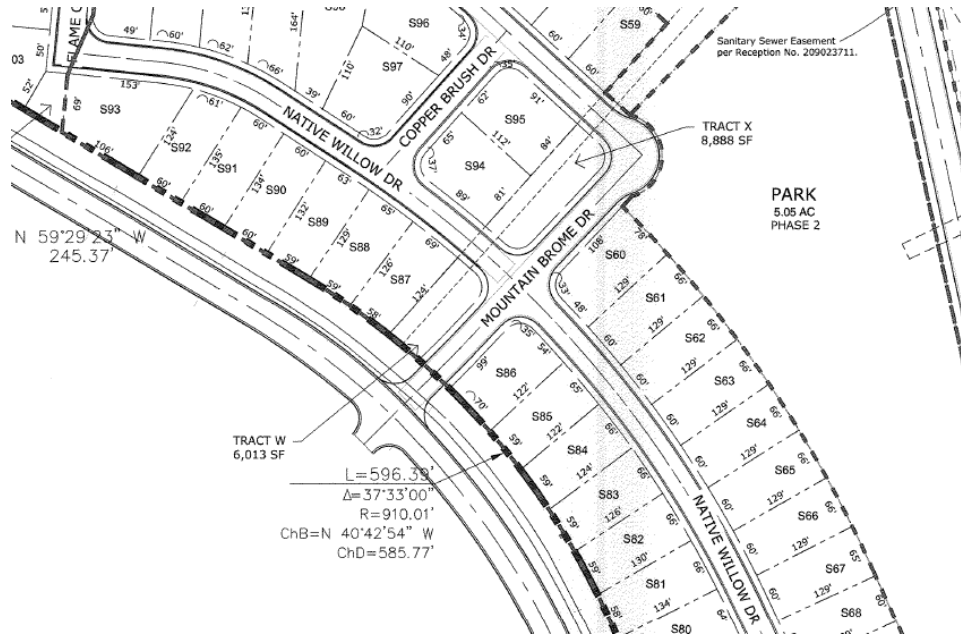

Willow Springs Ranch Access Permit Application

L TRACT PLAN & PHASE MAP

Access Point 1 – Willow Ranch Road at Forest Lakes Drive

Access Point 2 – Mountain Brome Drive at Forest Lakes Drive

Access Point 3 – Amber Wheat Drive at Forest Lakes Drive

Access Point 4 – Mountain Muhly Drive at Forest Lakes Drive

Image excerpts from Approved Final PD Site Plan