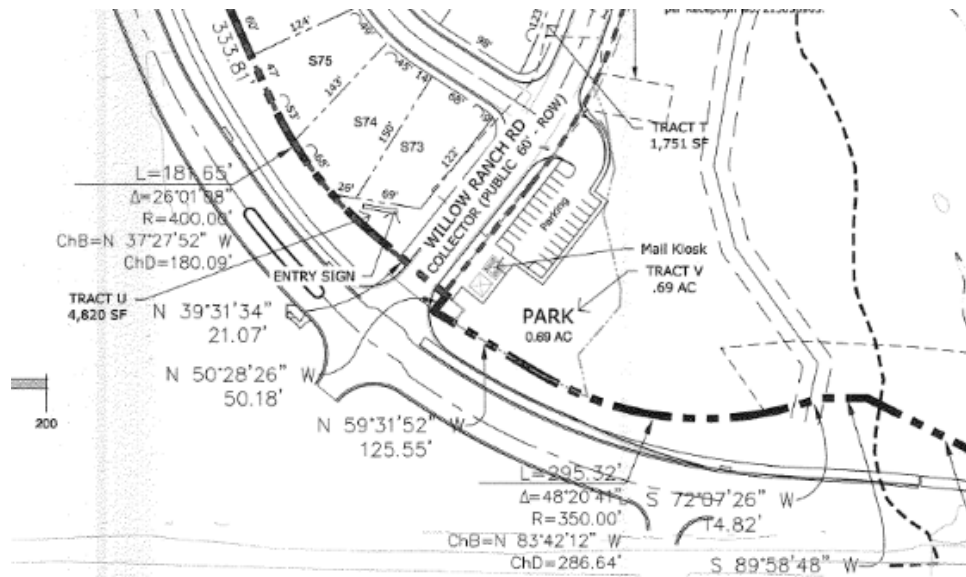

Willow Springs Ranch Access Permit Application

L TRACT PLAN & PHASE MAP

Access Point 1 – Willow Ranch Road at Forest Lakes Drive

Access Point 2 – Mountain Brome Drive at Forest Lakes Drive

Access Point 3 – Amber Wheat Drive at Forest Lakes Drive

Access Point 4 – Mountain Muhly Drive at Forest Lakes Drive

Image excerpts from Approved Final PD Site Plan