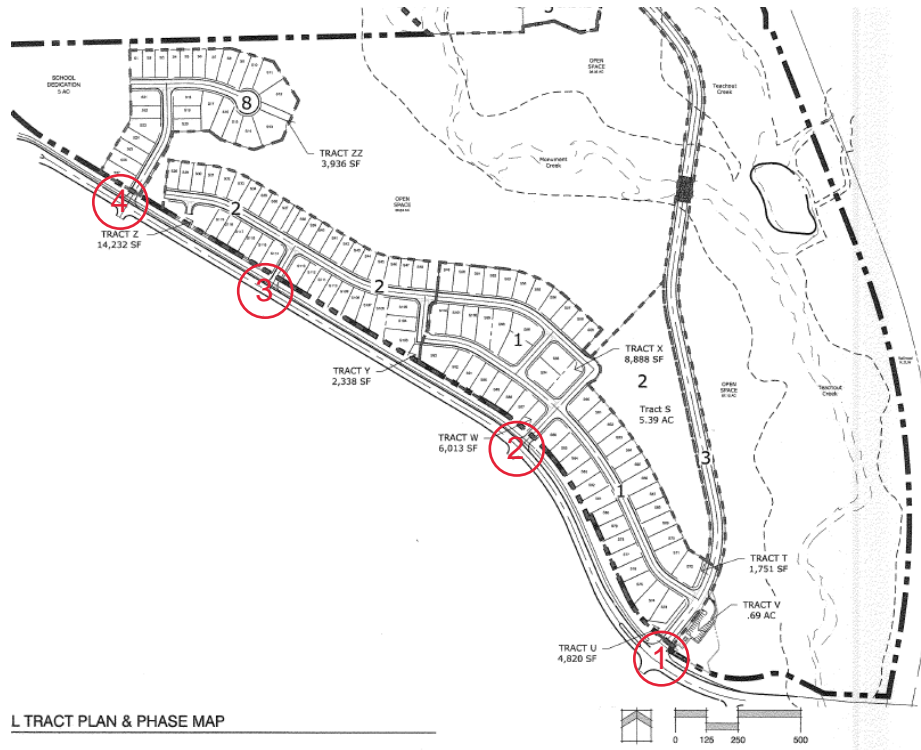

Willow Springs Ranch Access Permit Application

L TRACT PLAN & PHASE MAP

Access Point 1 – Willow Ranch Road at Forest Lakes Drive

Access Point 2 – Mountain Brome Drive at Forest Lakes Drive

Access Point 3 – Amber Wheat Drive at Forest Lakes Drive

Access Point 4 – Mountain Muhly Drive at Forest Lakes Drive

Image excerpts from Approved Final PD Site Plan