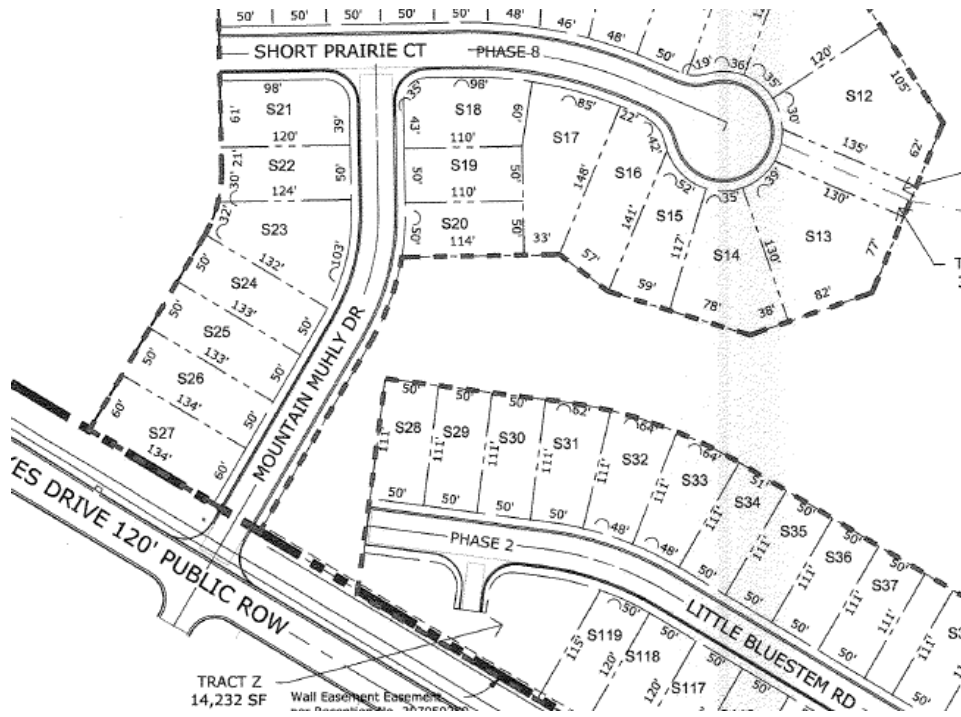

Willow Springs Ranch Access Permit Application

L TRACT PLAN & PHASE MAP

Access Point 1 – Willow Ranch Road at Forest Lakes Drive

Access Point 2 – Mountain Brome Drive at Forest Lakes Drive

Access Point 3 – Amber Wheat Drive at Forest Lakes Drive

Access Point 4 – Mountain Muhly Drive at Forest Lakes Drive

Image excerpts from Approved Final PD Site Plan