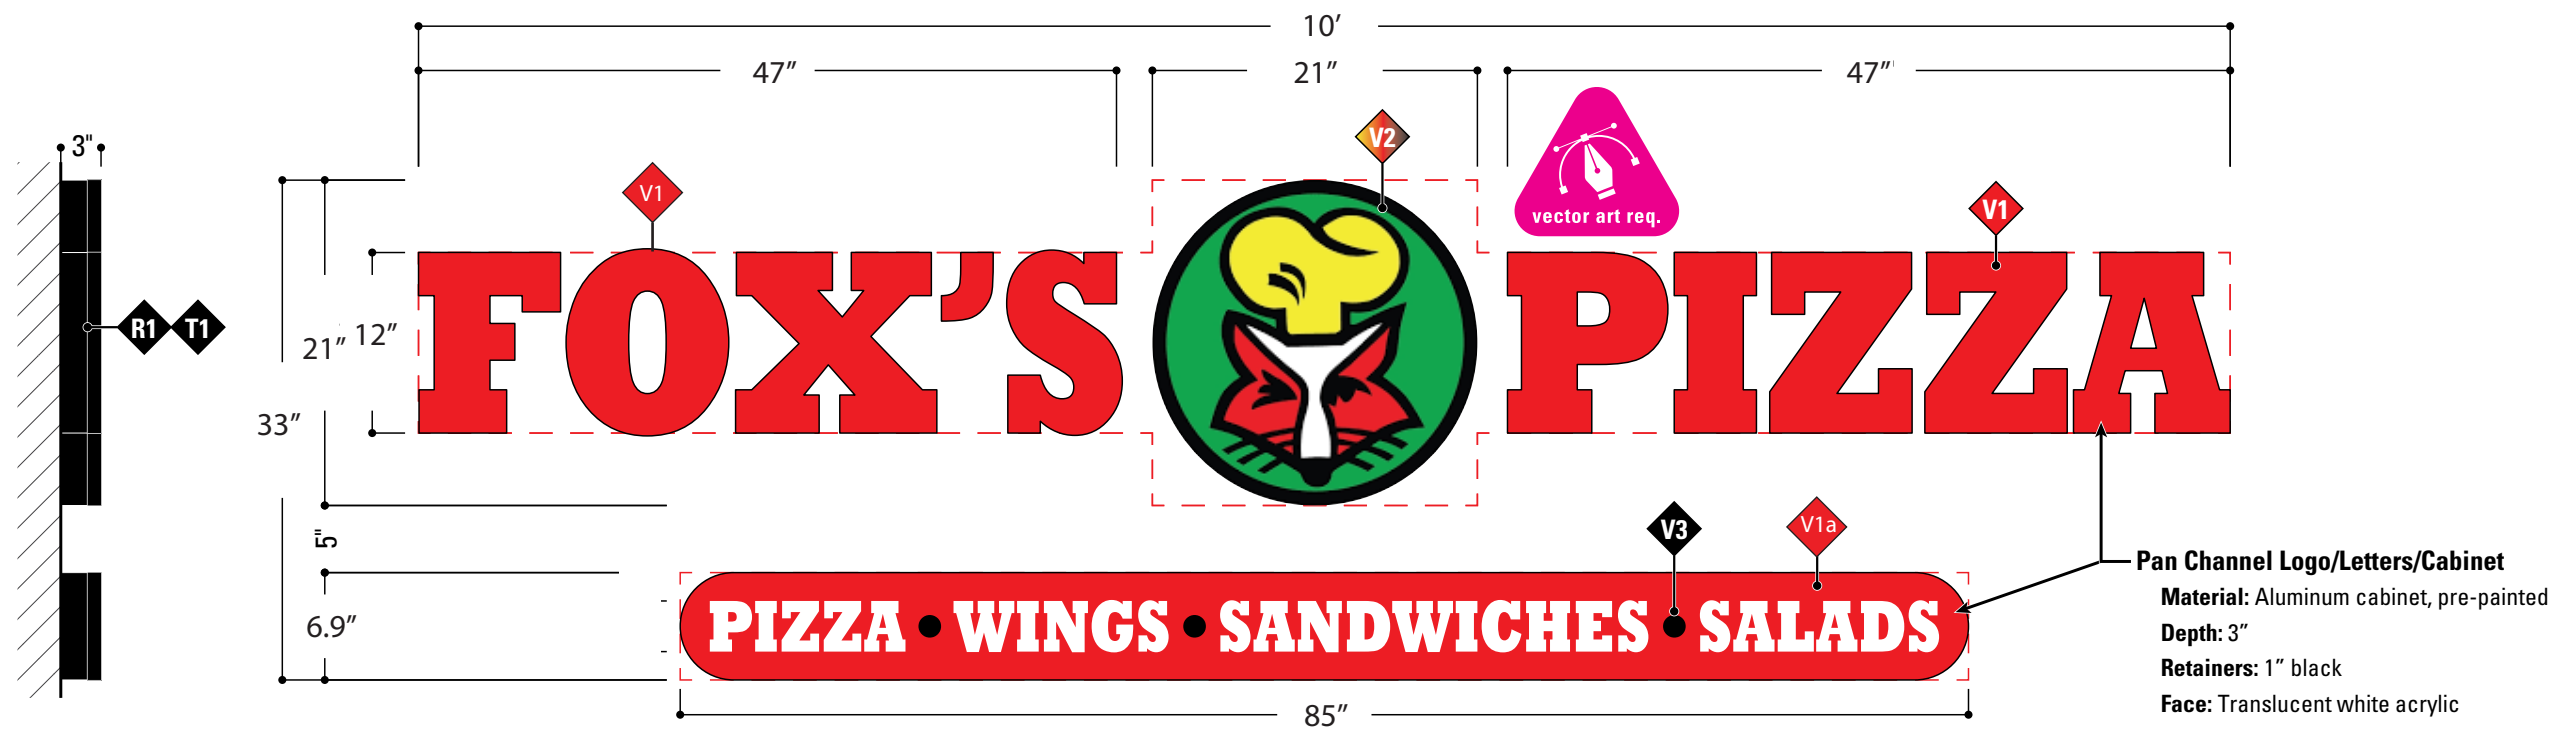

Day/Night vinyl. Day time Red, Night time White **V1**

SIDE

**1** SIGN 02 - BUILDING SIGN ELEVATION  
SCALE: 3/4" = 1'-0" [1:16]

**SCOPE OF WORK**

WEATHER-SEAL HOLES IN EXISTING SOFFIT.  
MANUFACTURE & INSTALL **ONE [1]** NEW  
ILLUMINATED PCPF LOGO SIGN.

**ELECTRICAL**

POWER AT SIGN TO BE PROVIDED BY OTHERS.

**COLOR & MATERIAL KEY**

<b>V1</b>	VINYL	3M 3630-33 RED DAY/NIGHT
	<b>V1a</b>	3M 3630-33RED
<b>V2</b>	VINYL	DIGITAL PRINT
<b>V3</b>	VINYL	3M 3630-22 BALCK
<b>R1</b>	RETURN	BLACK
<b>T1</b>	TRIM	BLACK