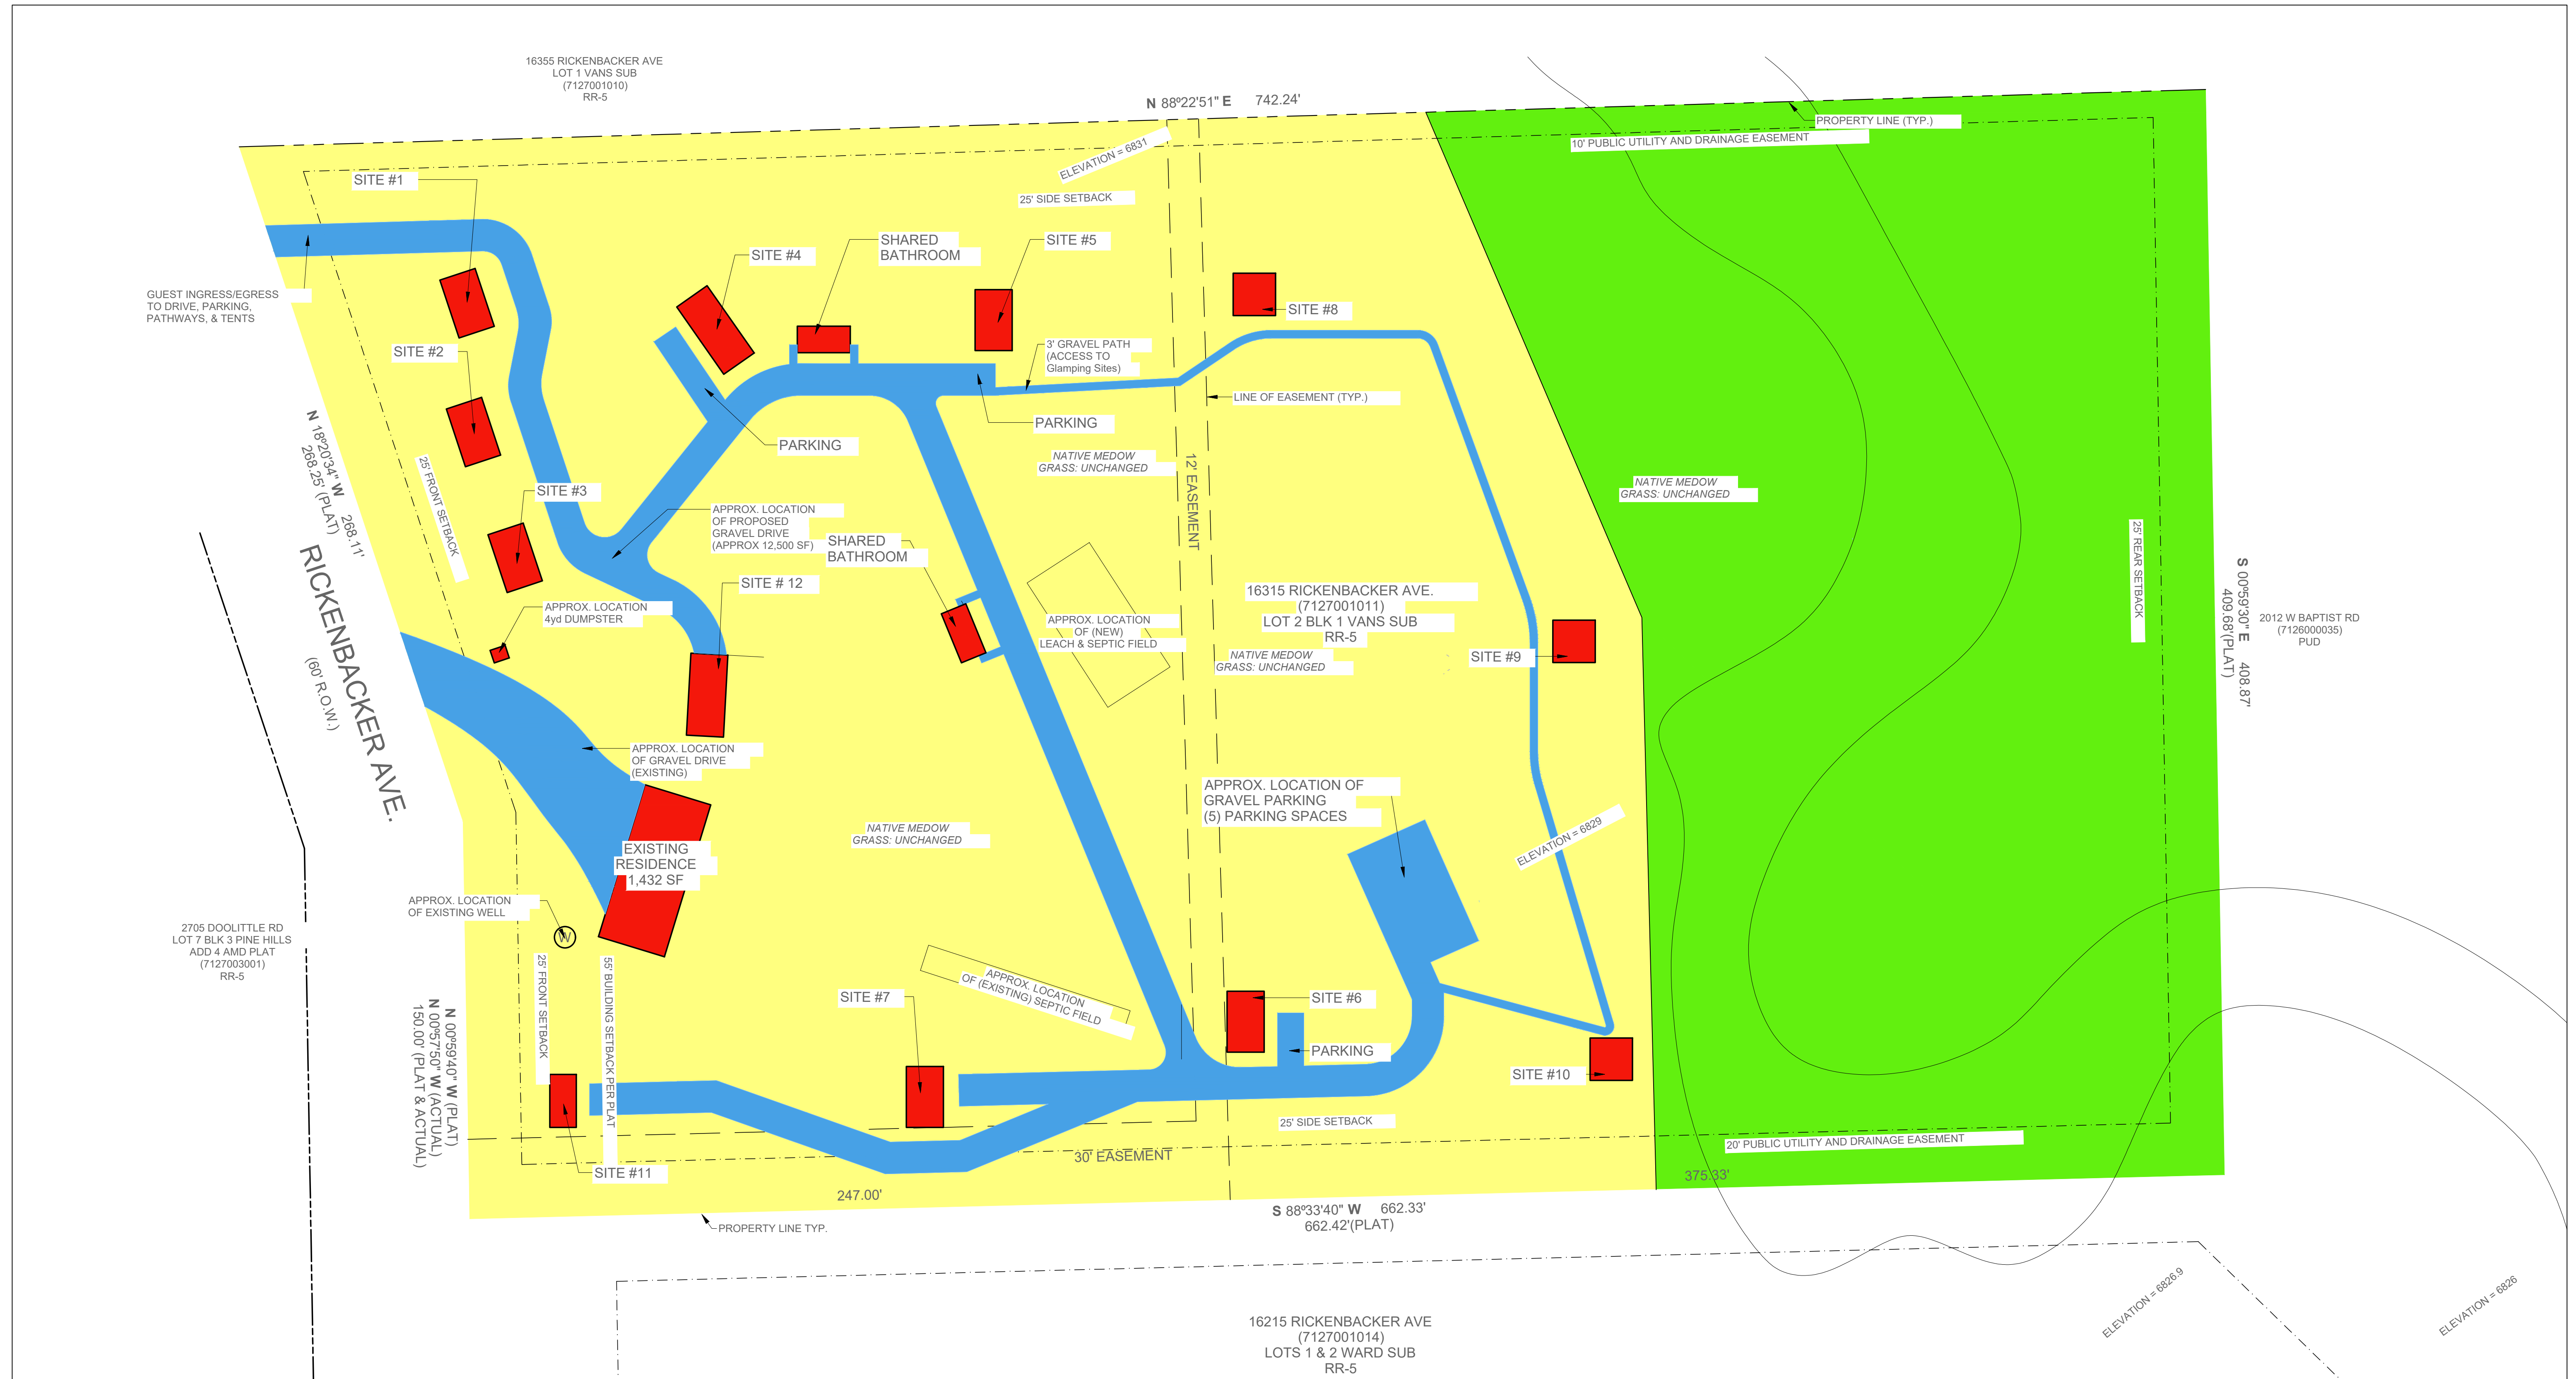

MONUMENT GLAMPING I

PBMP APPLICABILITY MAP

PBMP APPLICABILITY LEGEND:

- ROOFS
- GRAVEL
- HISTORIC
- MEADOW

PBMP APPLICABILITY FORM	
MONUMENT GLAMPING I	
JOB NO. 24024	SHEET
LOCATION: MONUMENT	1
08/14/2024	