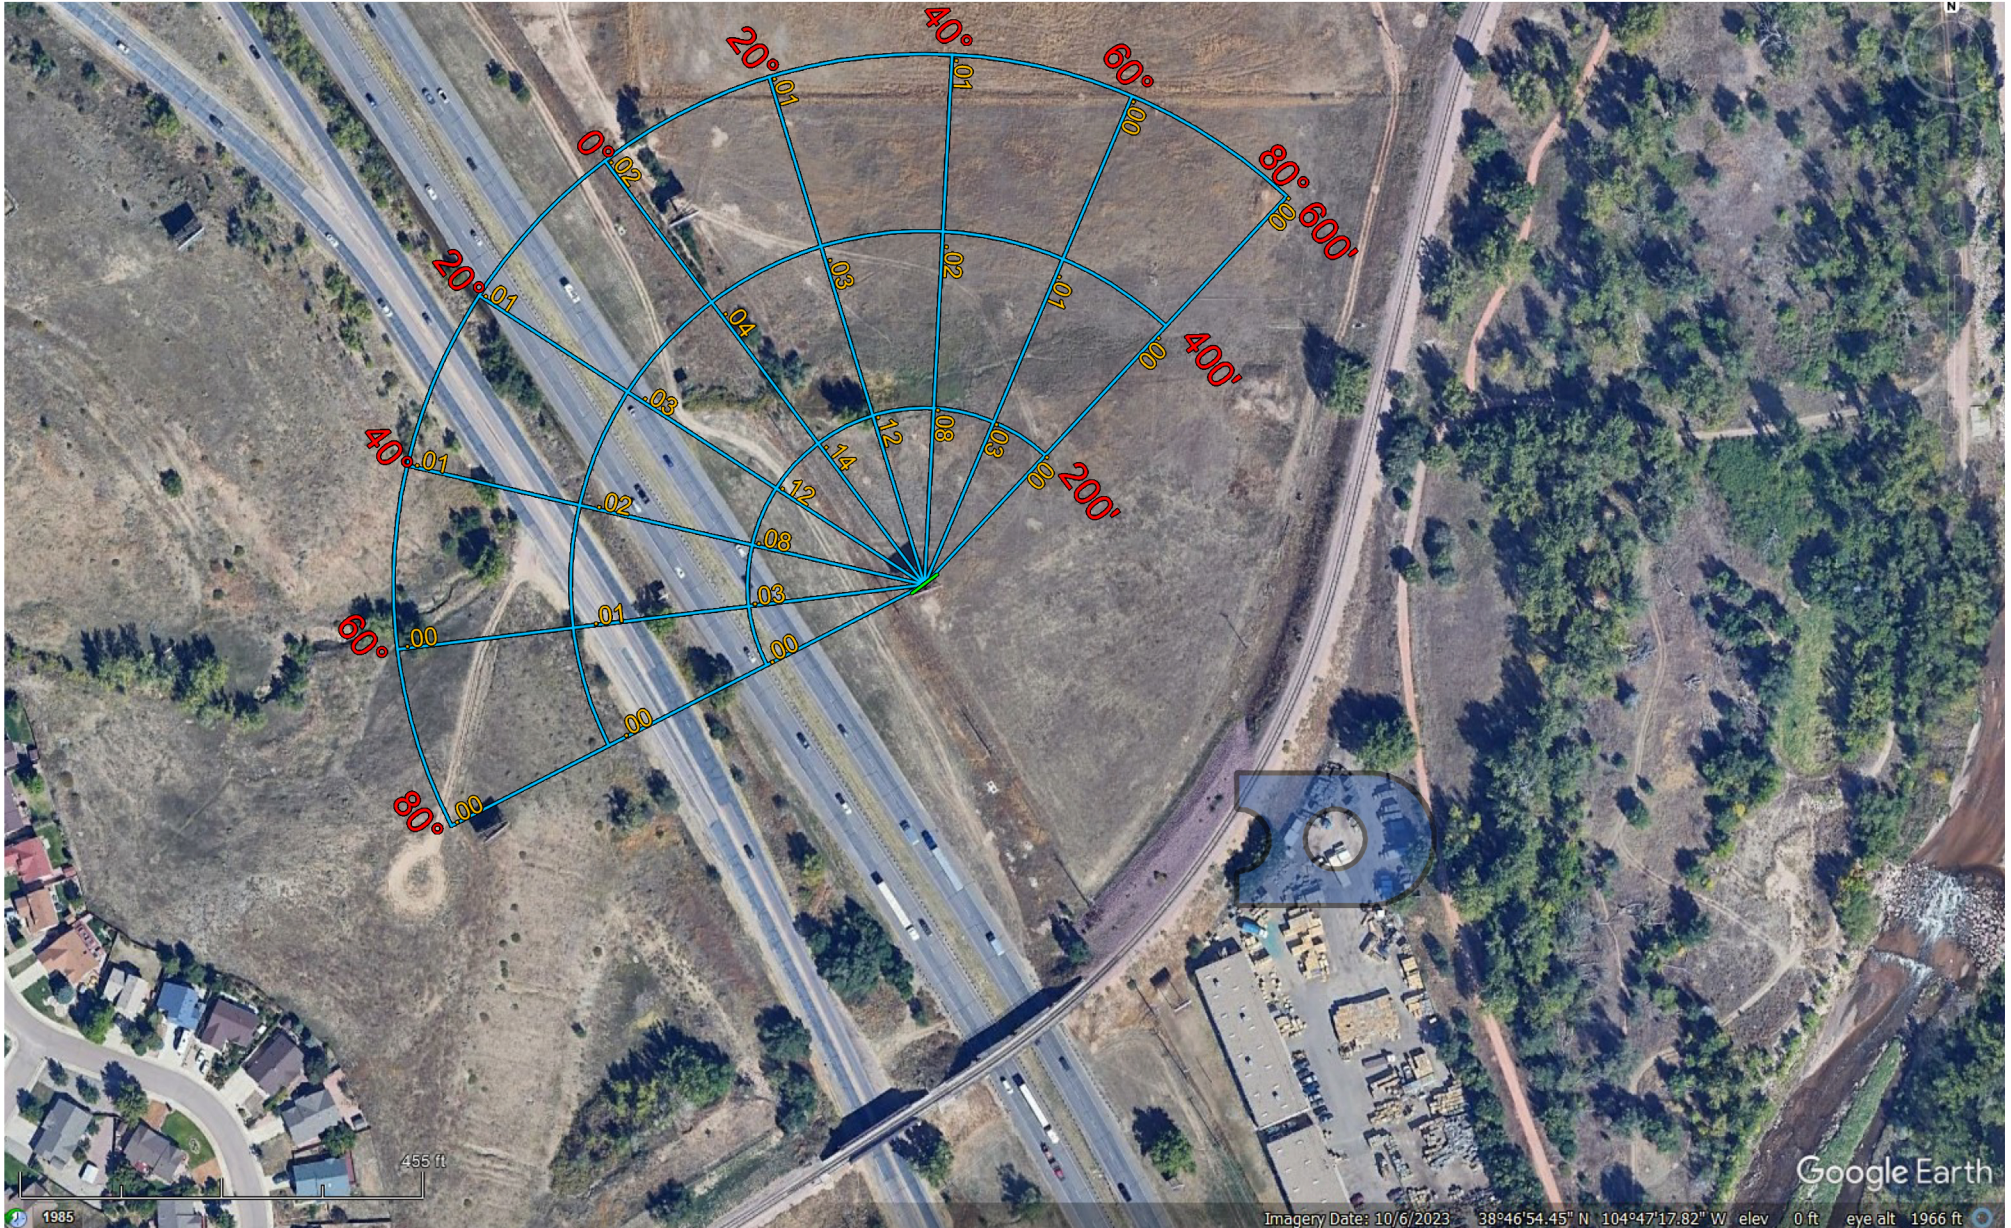

DB 10'6" x 36'

Lamar Advertising

38.78018542889849, -104.78474741103543

Values expressed are specific to Daktronics product only

Date: 9/6/2024

Prepared by: Eric Johnson

- Display at 2% of Maximum Daytime Brightness(6,500)
- Calculations take into account an overall Billboard height of 38'
- Any rise or fall in elevation or physical blockage is not shown in calculations

*Calculations are based on Red, Green, and Blue LEDs (White Content) powered to their maximum potential for nighttime viewing. Values are shown in footcandles (fc).