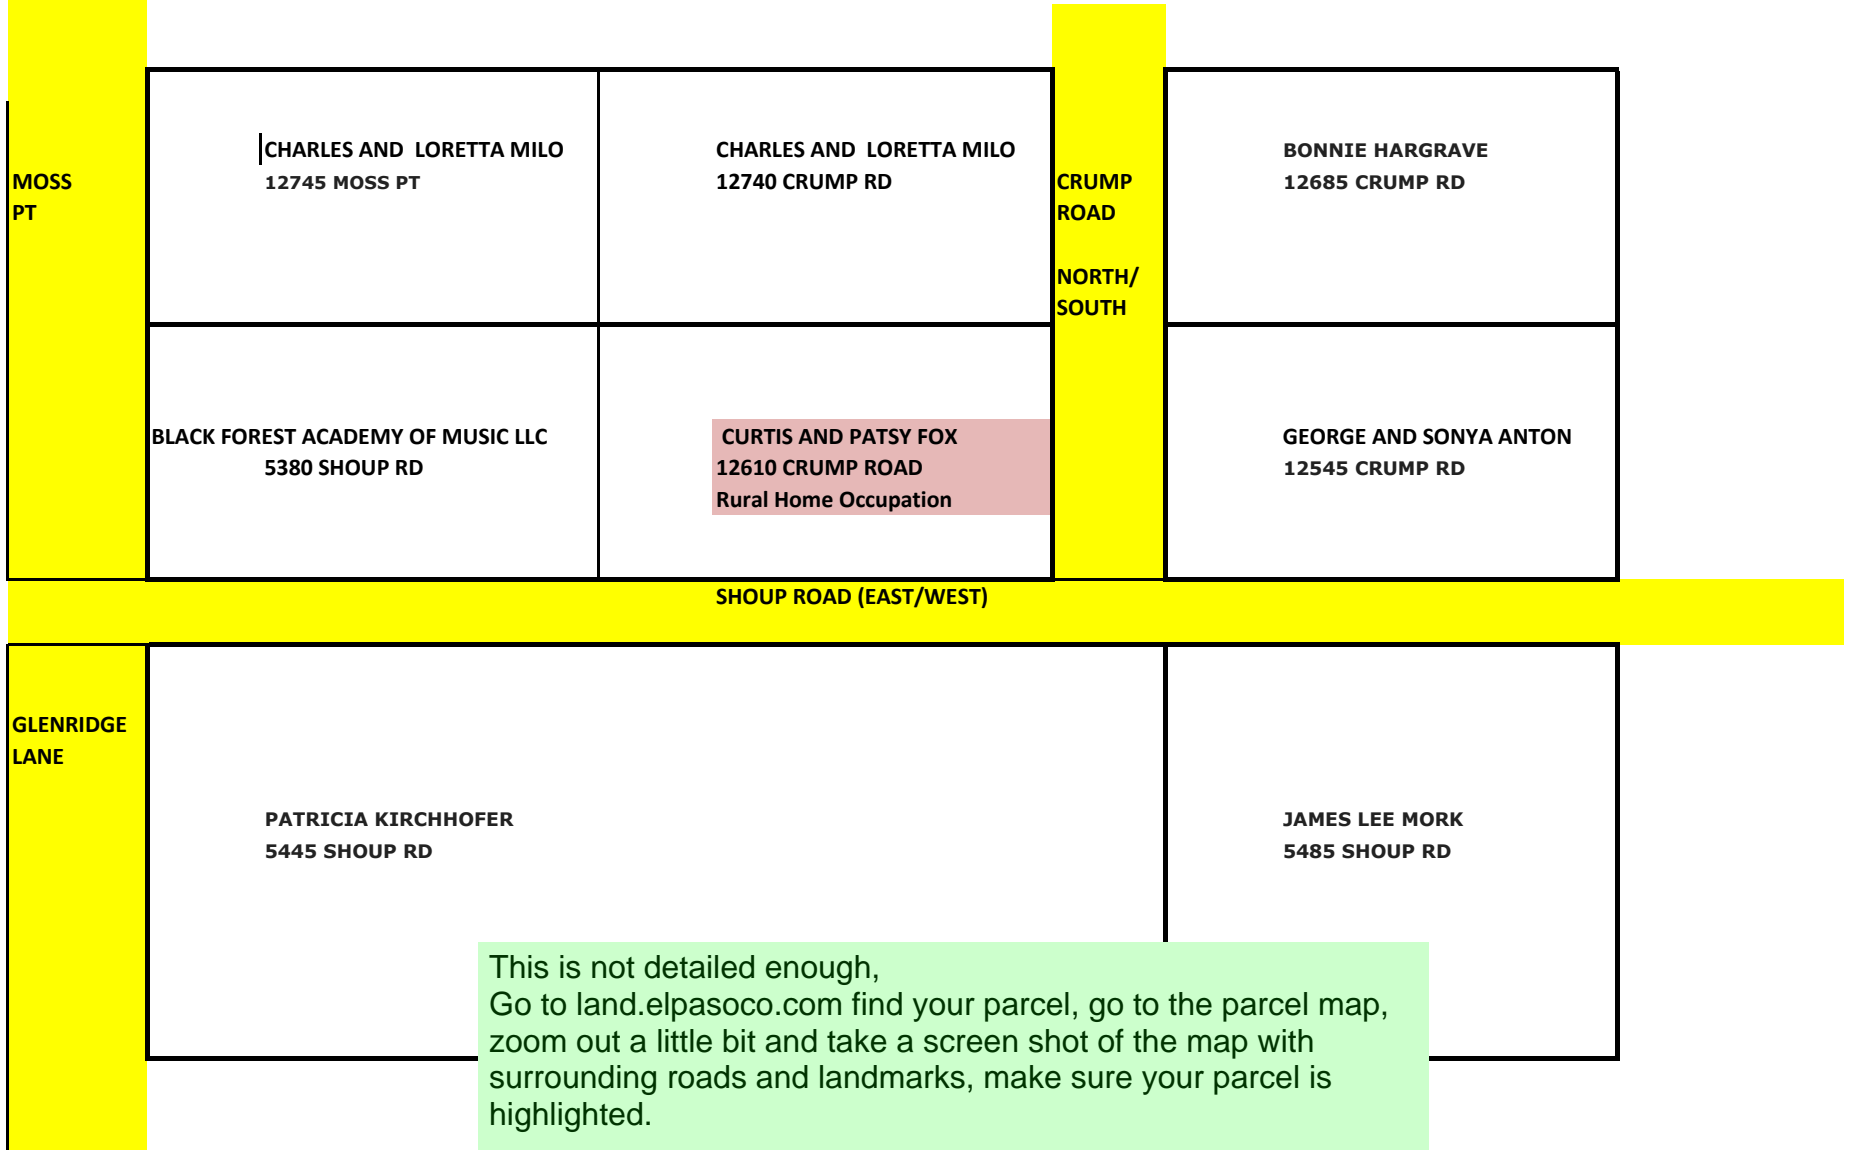

VICINITY MAP OF NOTIFIED NEIGHBORS FOR 12610 CRUMP ROAD RURAL HOME OCCUPATION

Markup Summary

dskendall (1)

Subject: Text Box
Page Label: 1
Lock: Locked
Author: dskendall
Date: 12/28/2018 2:14:46 PM
Color: ■

This is not detailed enough, Go to land.elpasoco.com find your parcel, go to the parcel map, zoom out a little bit and take a screen shot of the map with surrounding roads and landmarks, make sure your parcel is highlighted.