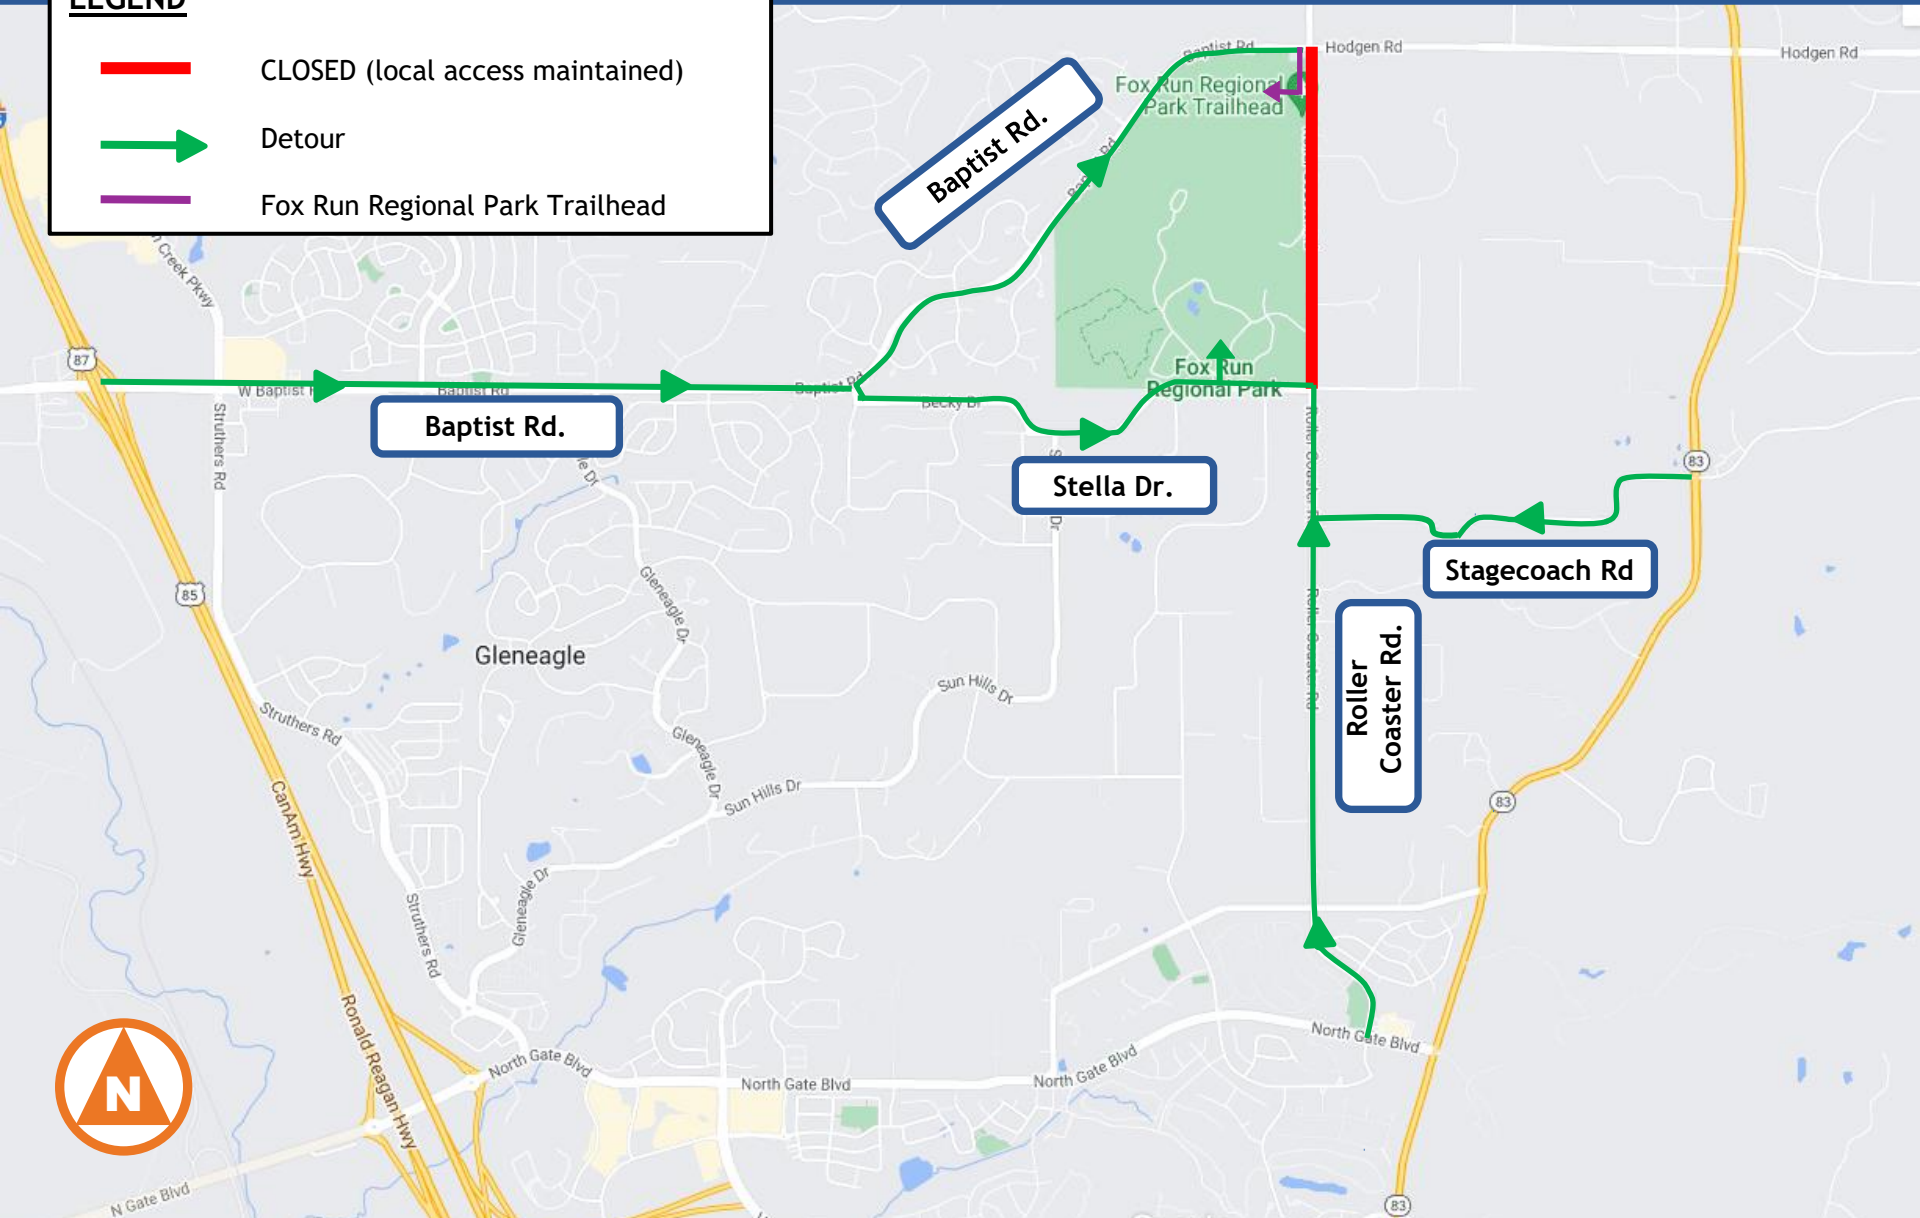

# CLOSURE OF ROLLER COASTER ROAD TO STELLA DRIVE

## SUMMER 2023 *\*Dates Subject To Change*

**LEGEND**

-  CLOSED (local access maintained)
-  Detour
-  Fox Run Regional Park Trailhead

# CLOSURE OF NORTH GATE DRIVE TO ROLLER COASTER ROAD END OF SUMMER 2023 TO FALL 2023 *\*Dates Subject To Change*

**LEGEND**

-  CLOSED (local access maintained)
-  Detour
-  Fox Run Regional Park Trailhead