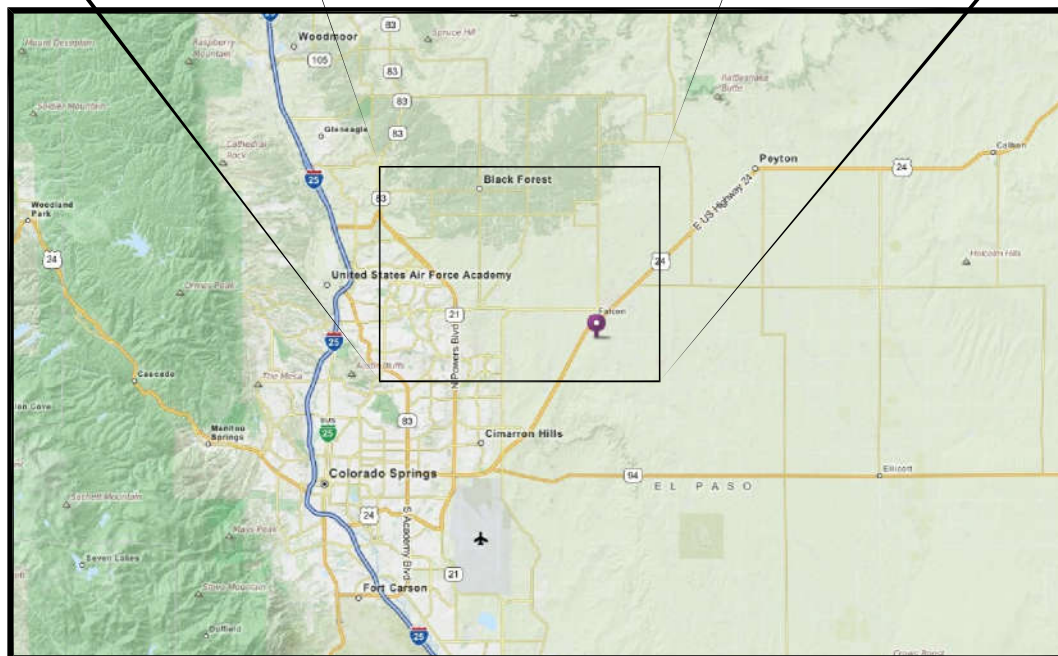

WOODMEN HILLS METROPOLITAN DISTRICT WEST CONCRETE WATER STORAGE TANK

LOCATION & VICINITY MAPS

VICINITY MAP
N.T.S.

LOCATION MAP
N.T.S.