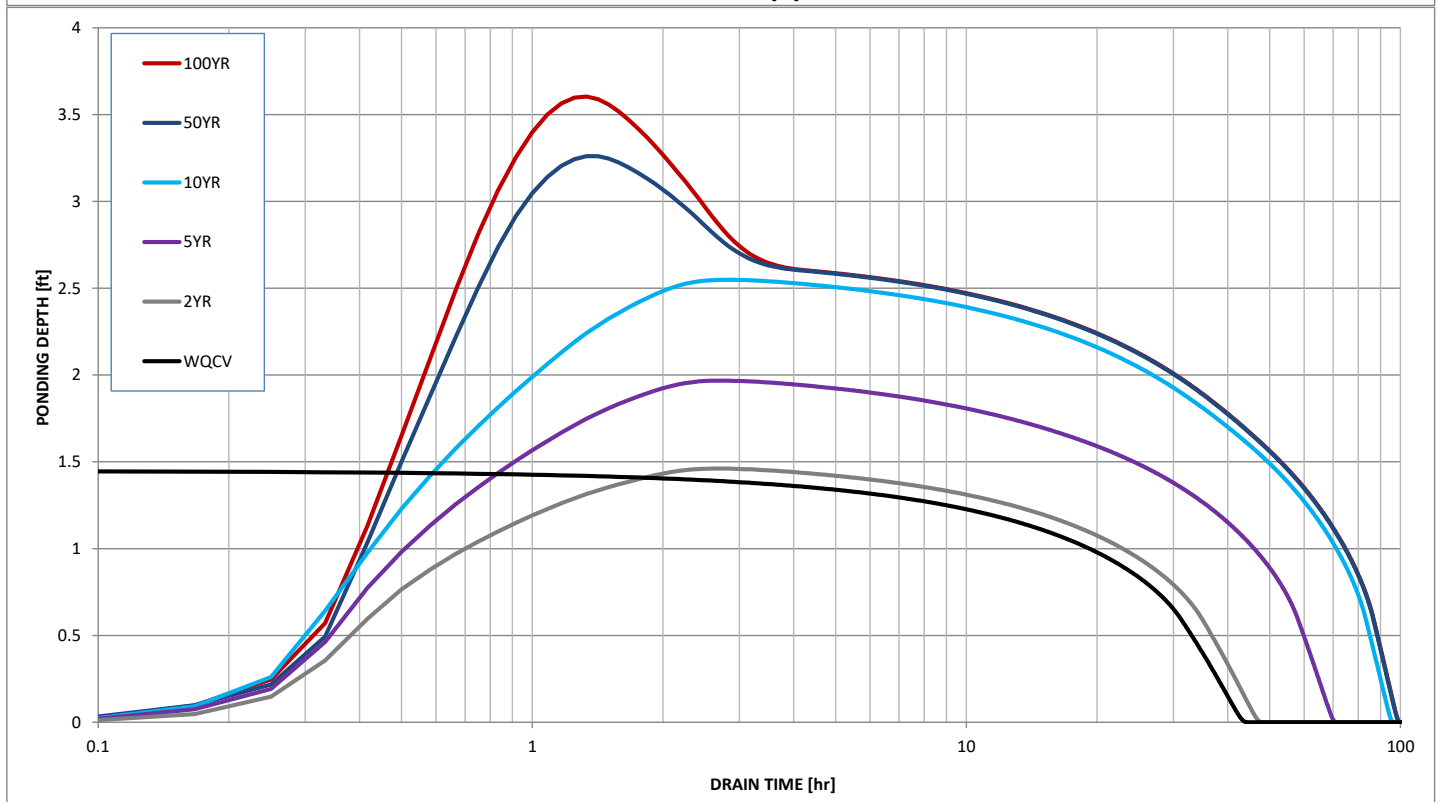

Stormwater Detention and Infiltration Design Data Sheet

Stormwater Detention and Infiltration Design Data Sheet