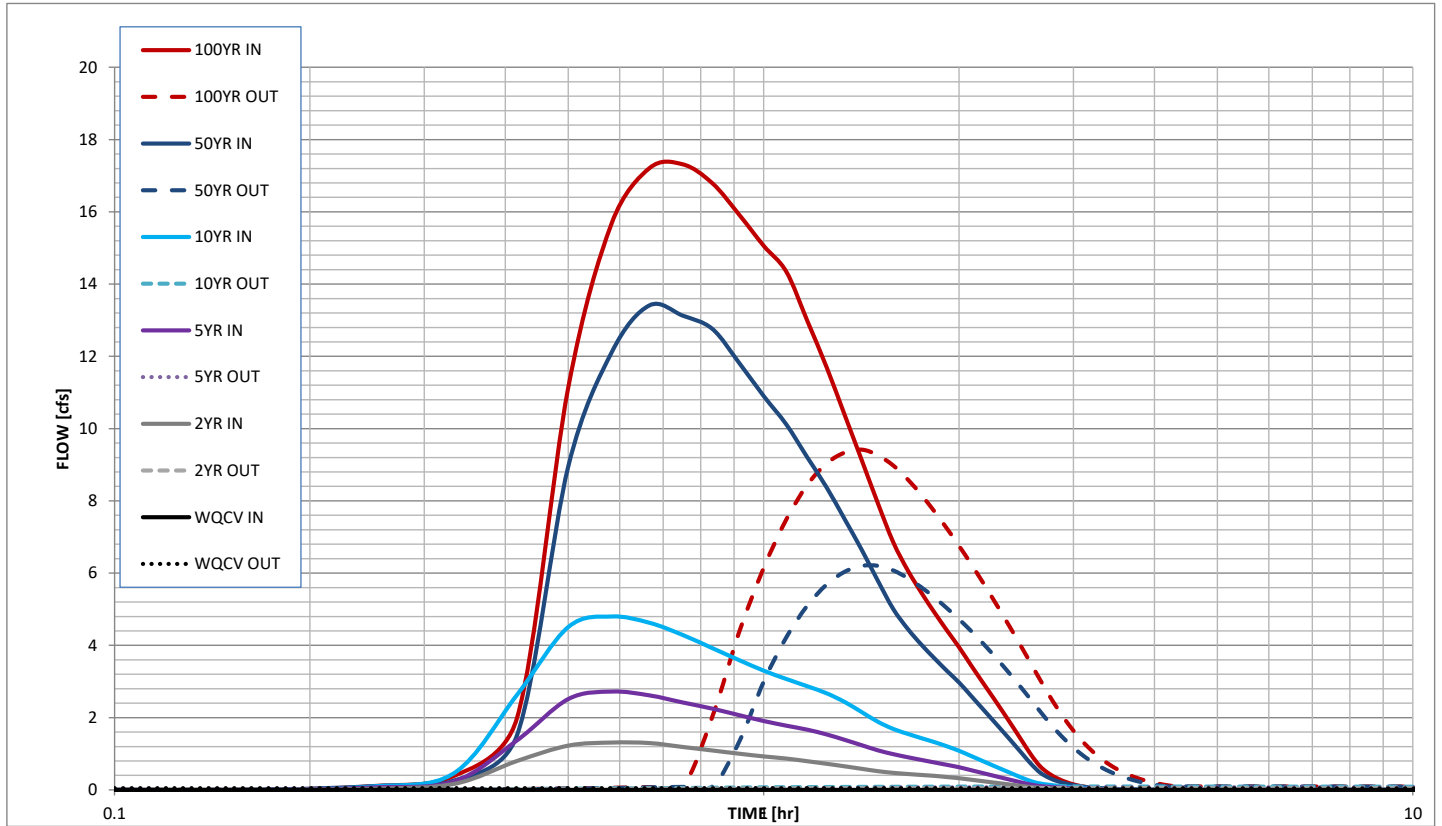

Stormwater Detention and Infiltration Design Data Sheet

Stormwater Detention and Infiltration Design Data Sheet