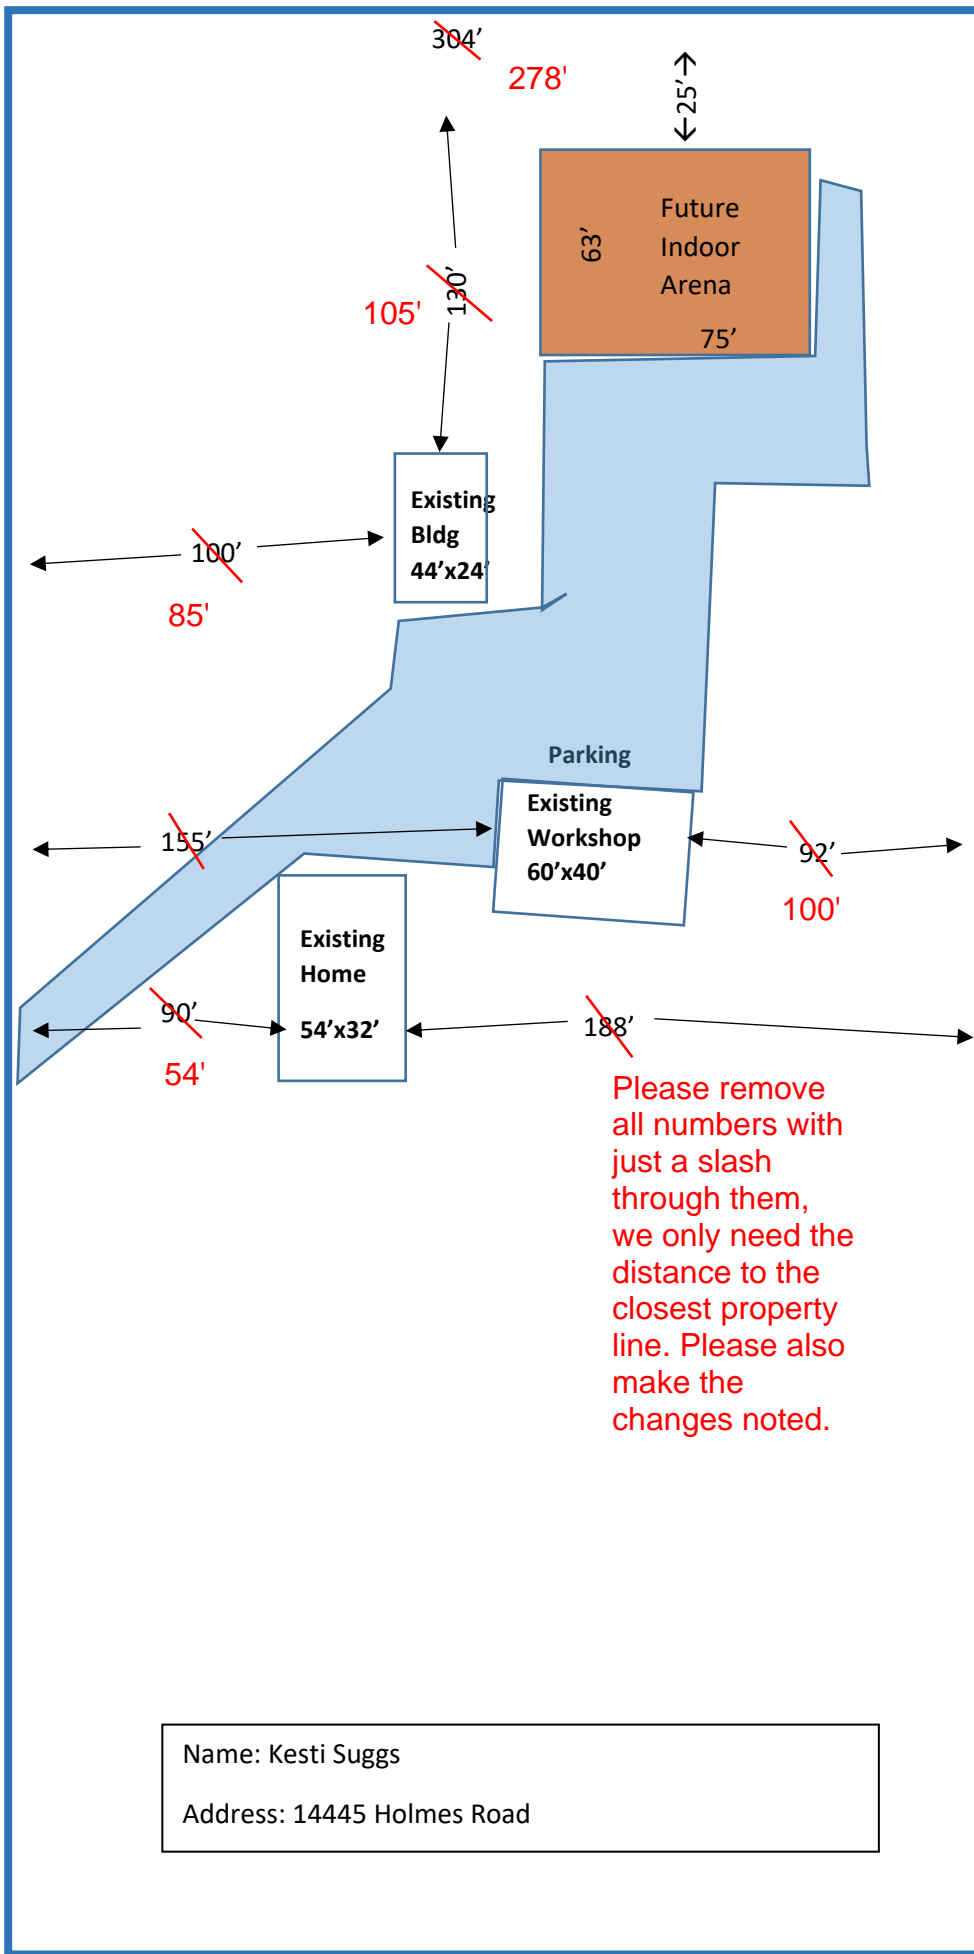

Taylor Irvin
Trust
5880 Vessey
Road

Charles &
Cheryl Ernst
14410 Holmes
Road

Jeremy
Verecke
14350 Holmes
Road