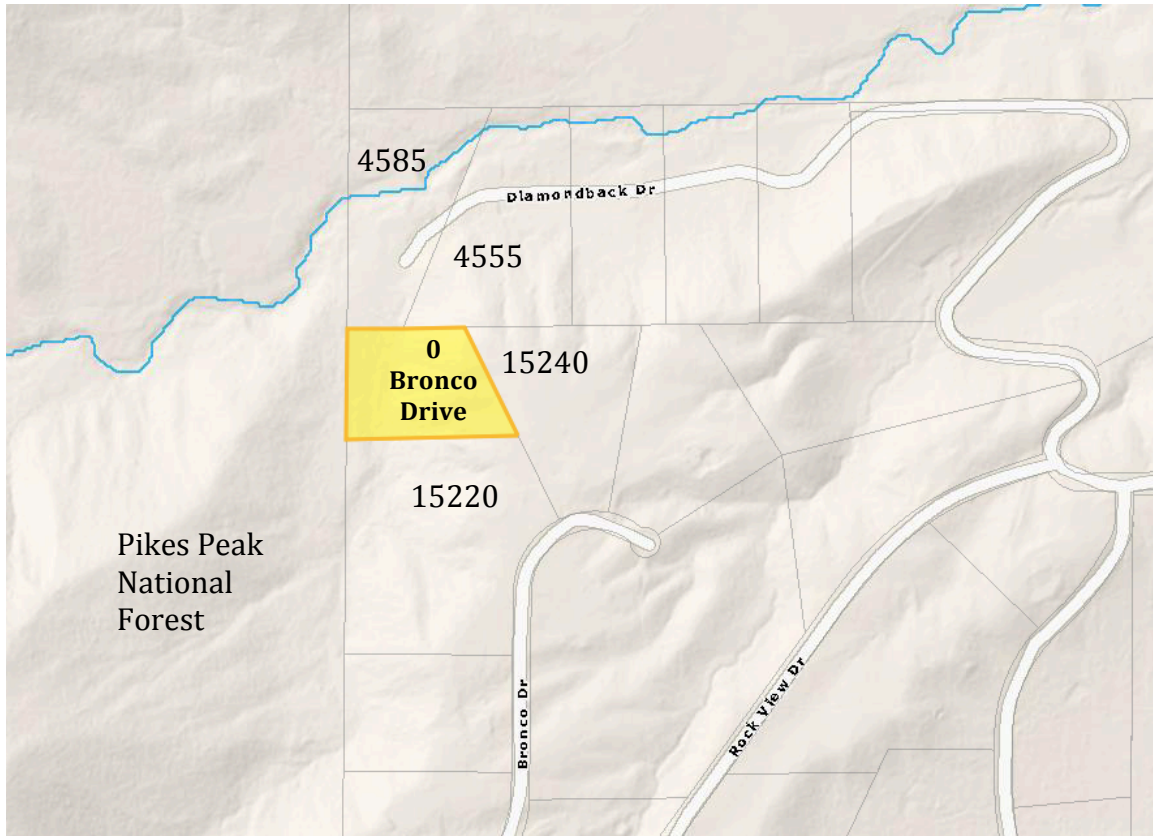

Vicinity/Location Map

0 Bronco Drive is south of Monument, north of the Air Force Academy, map 71320.