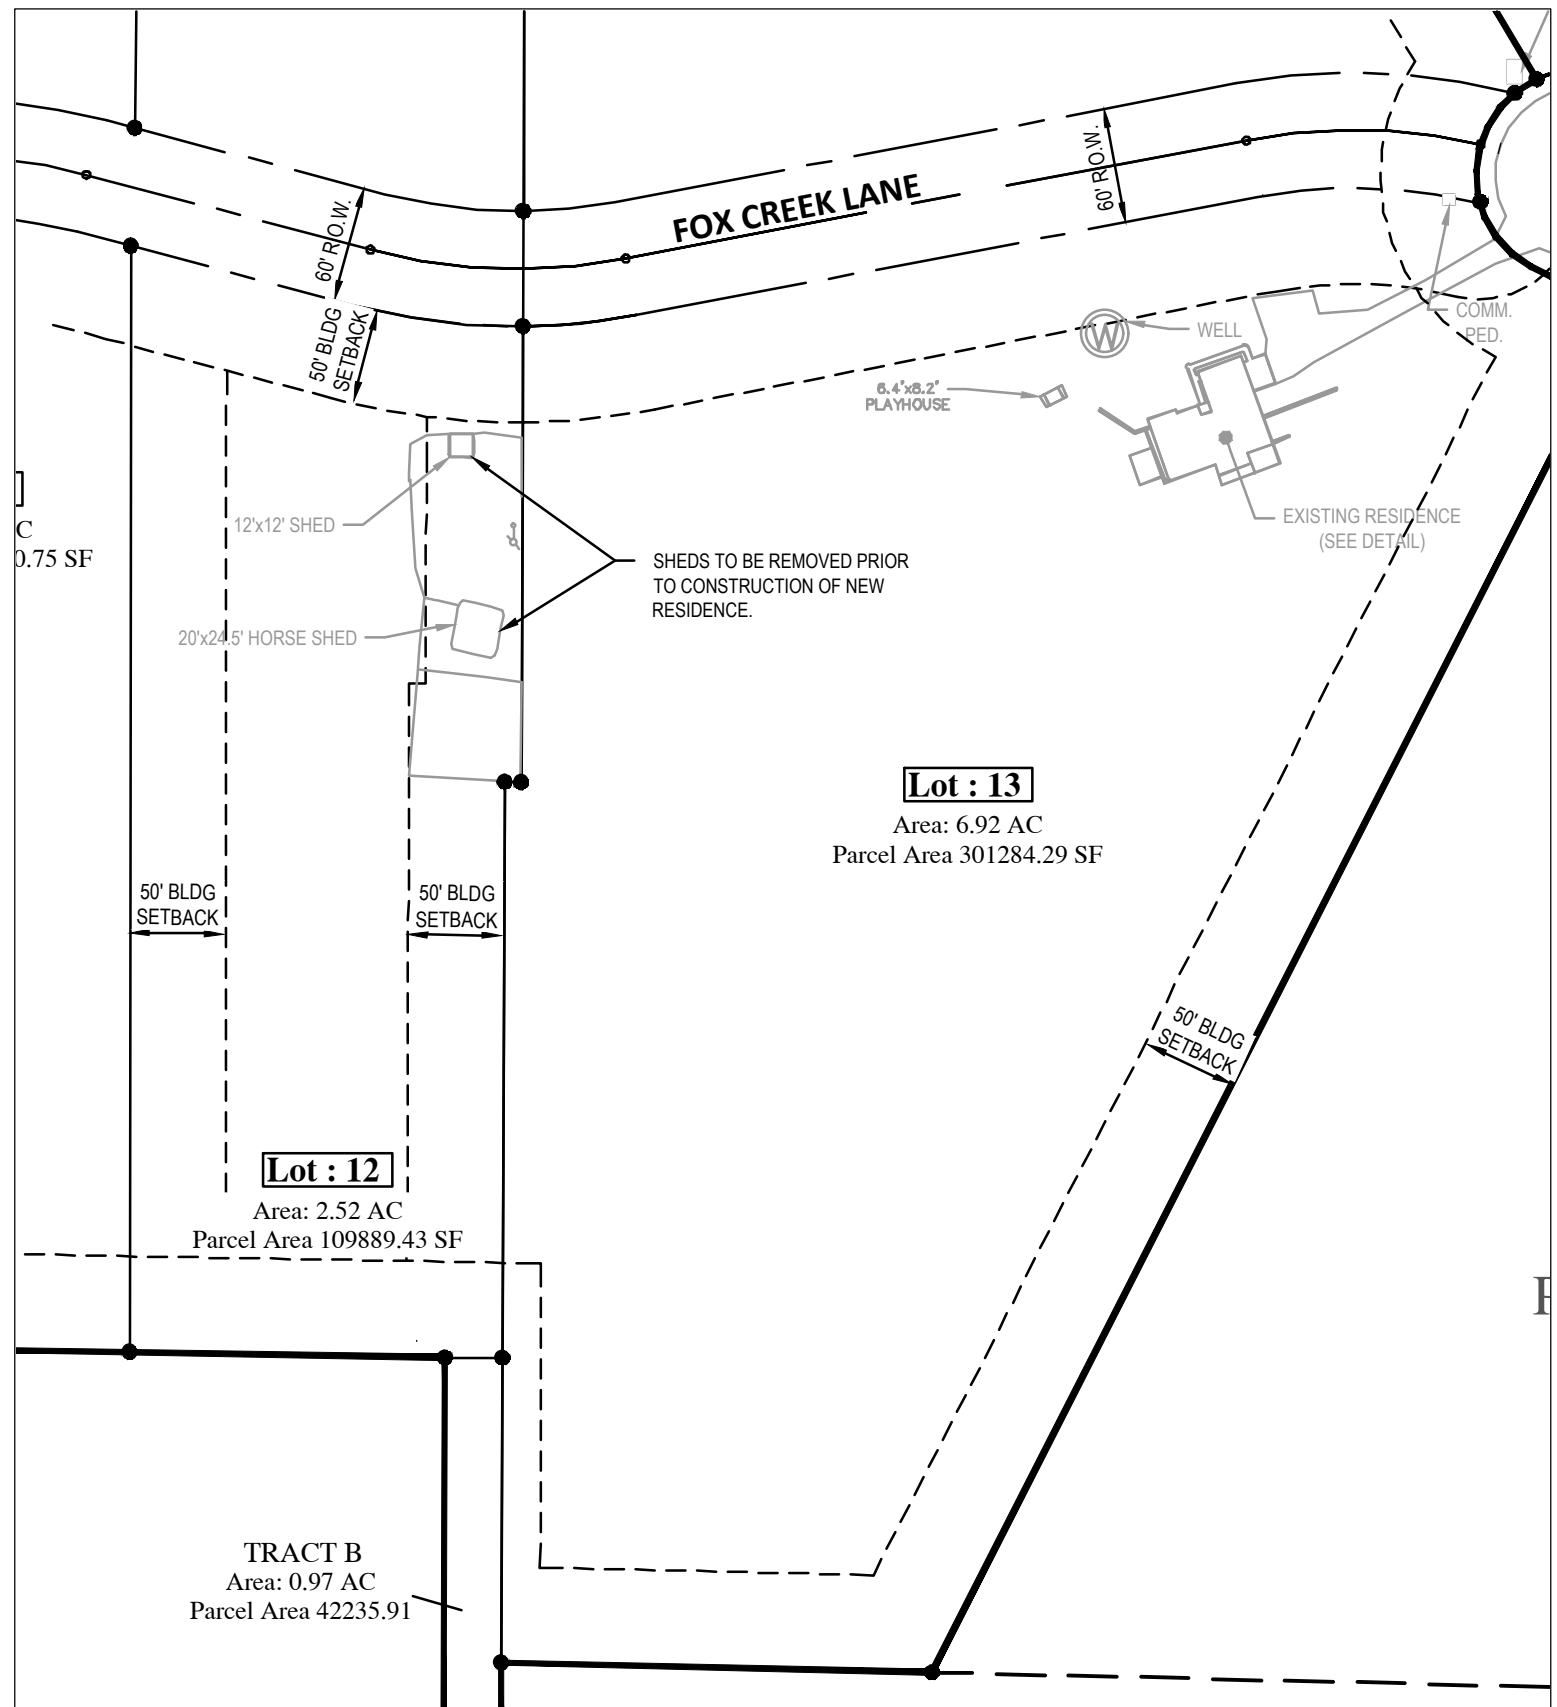

Lot 12 Set Back Exhibit Terra Ridge North

PCD File No. SF-2239

TERRA RIDGE NORTH			
DRAWN BY: PSM	CHECKED BY:	DATE: 6/2/23	REV:
FILE: TERRARIDGENORTHFINALPLAT.DWG		SHEET: 1 OF 1	