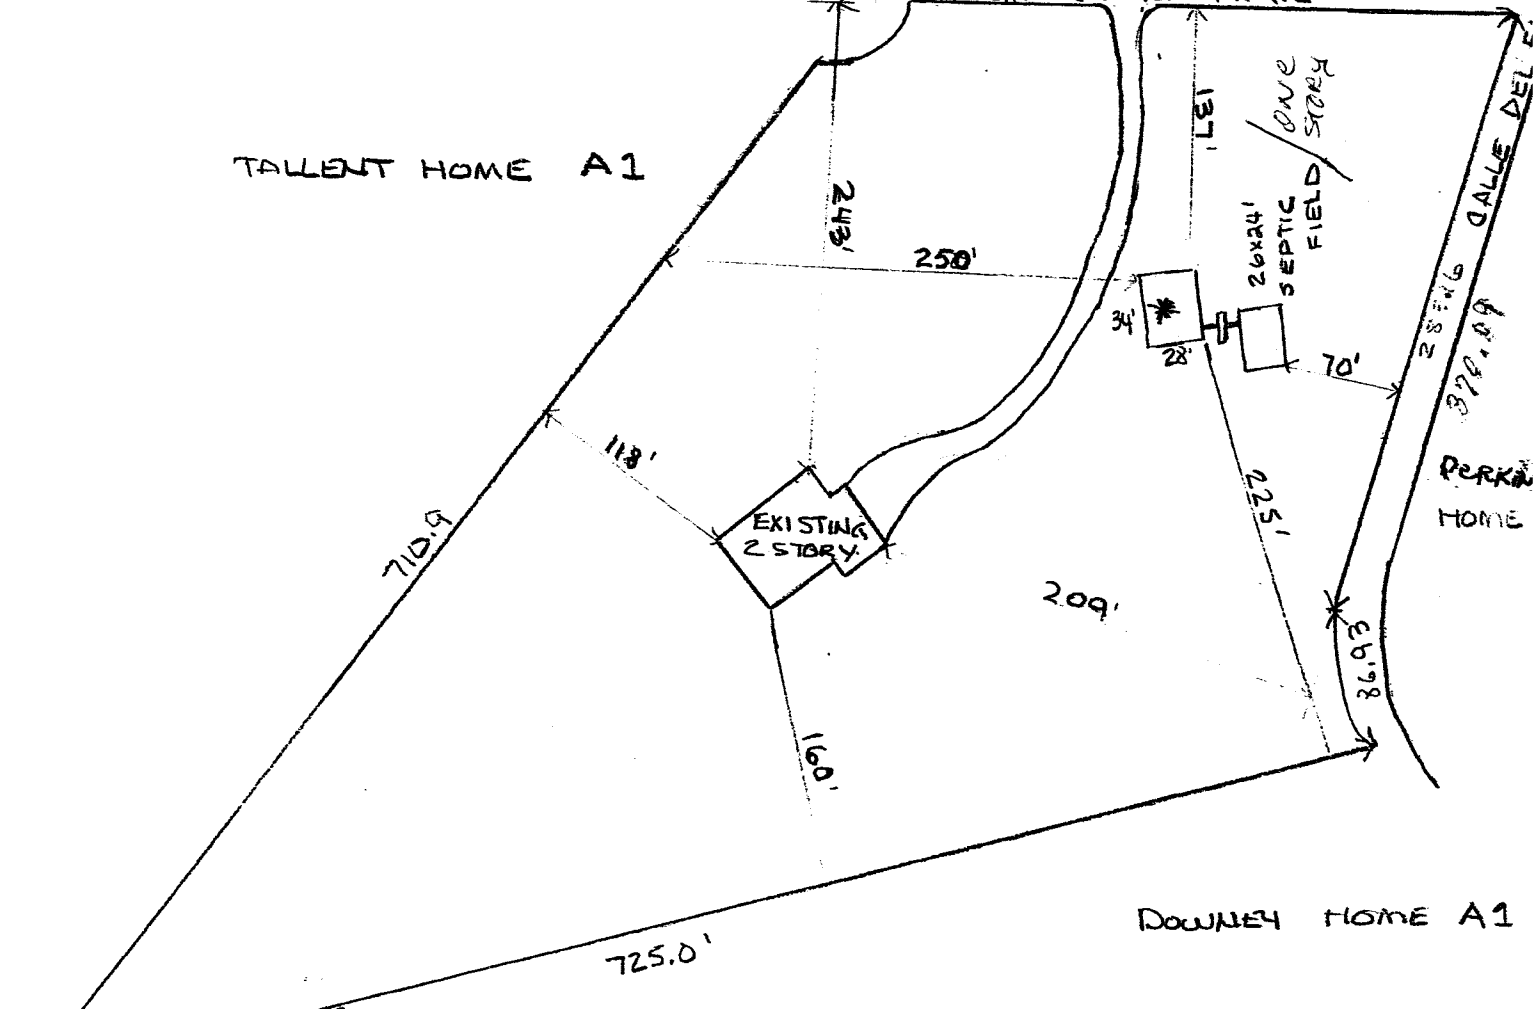

Kubit / Stirlins HOME A1

TALLENT HOME A1

290.0' TWILIGHT CANYON TRAIL

PERKIN HOME
379.09' CALLE DEL...

DOWNEY HOME A1

BENJAMIN HOME A1

* STRUCTURE

Change this to say guest house or guest house structure.

Markup Summary

dsdkendall (1)

☞ U R E

Change this to say
guest house or guest
house structure.

Subject: Callout
Page Label: 1
Lock: Locked
Author: dsdkendall
Date: 12/31/2018 2:10:56 PM
Color: ■

Change this to say guest house or guest house structure.