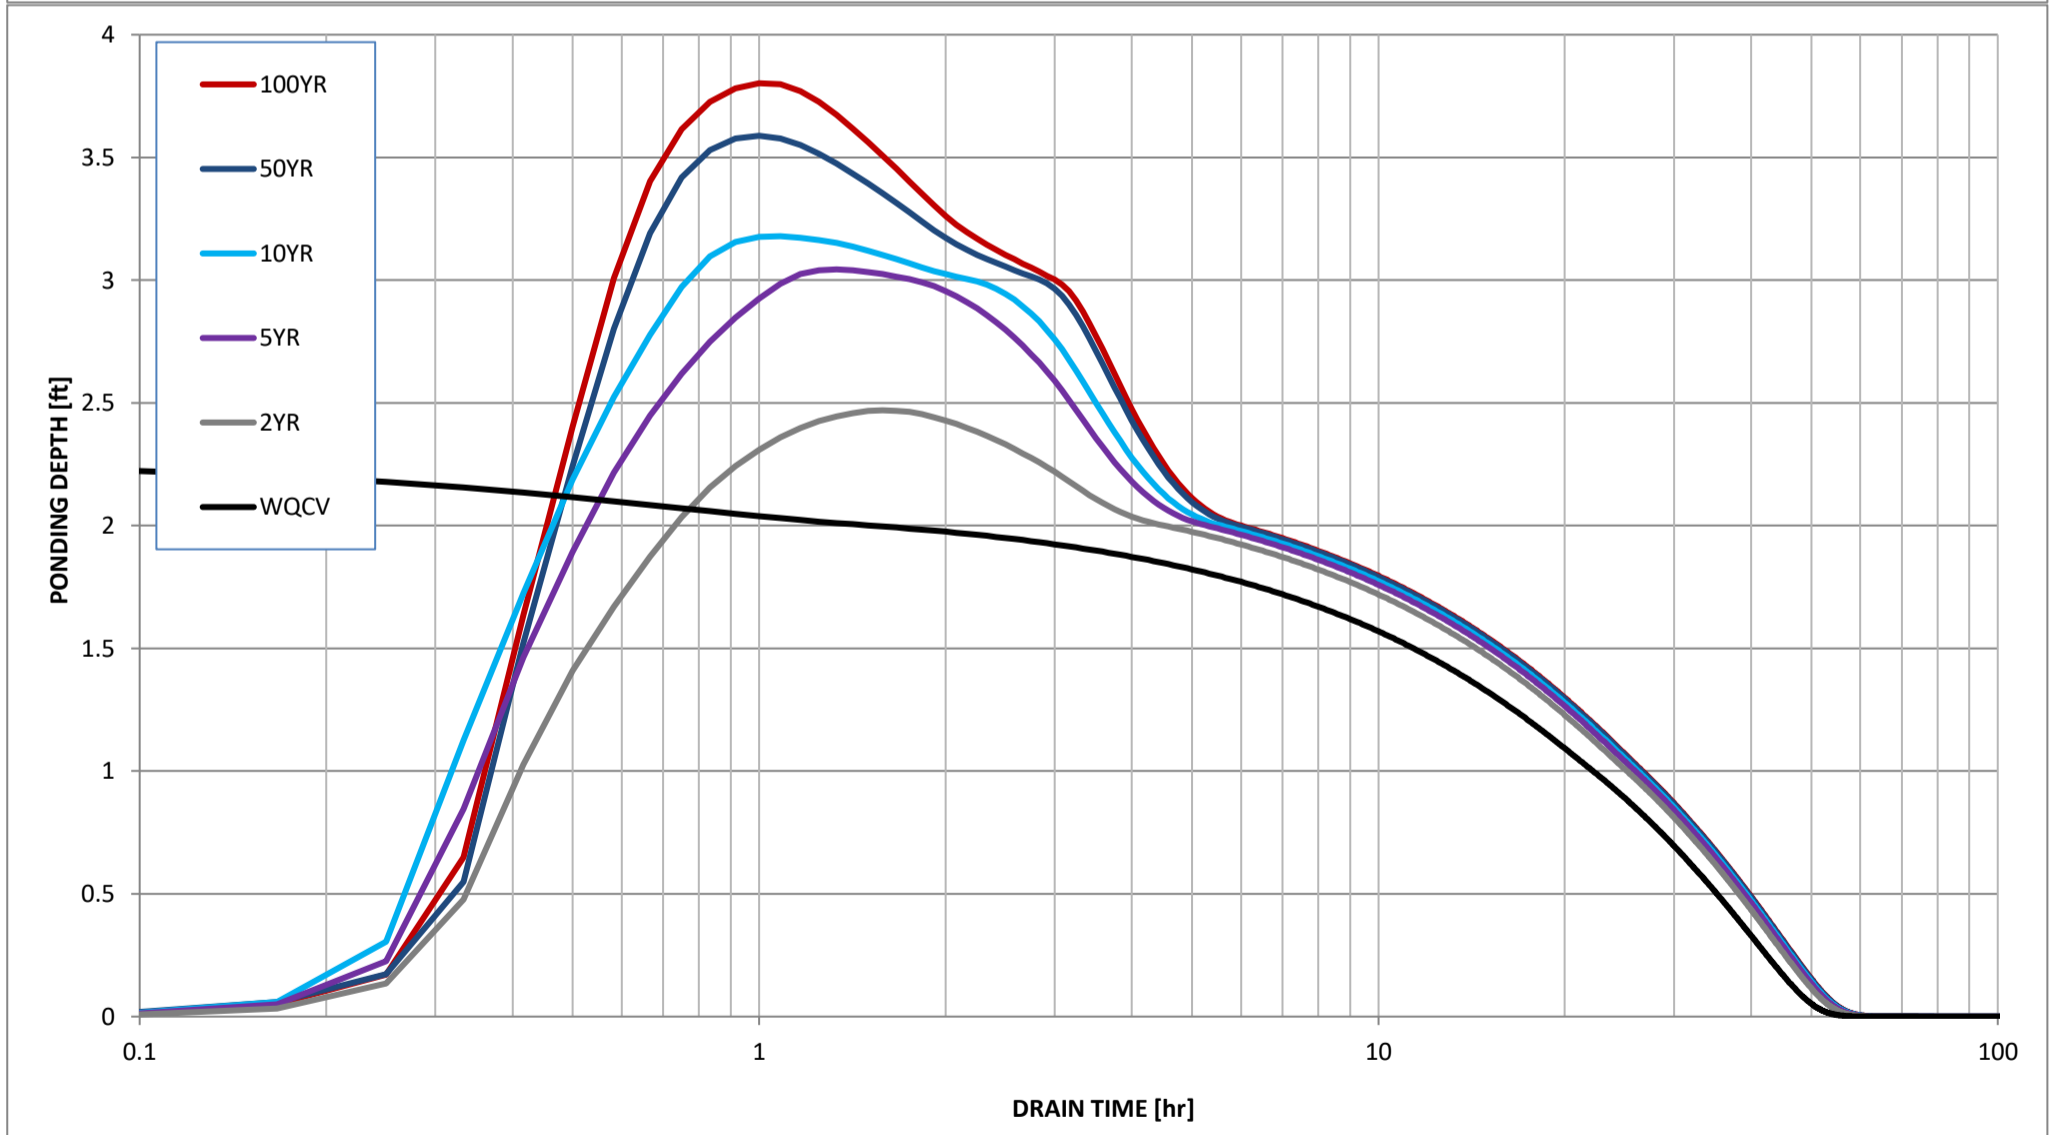

# Stormwater Detention and Infiltration Design Data Sheet