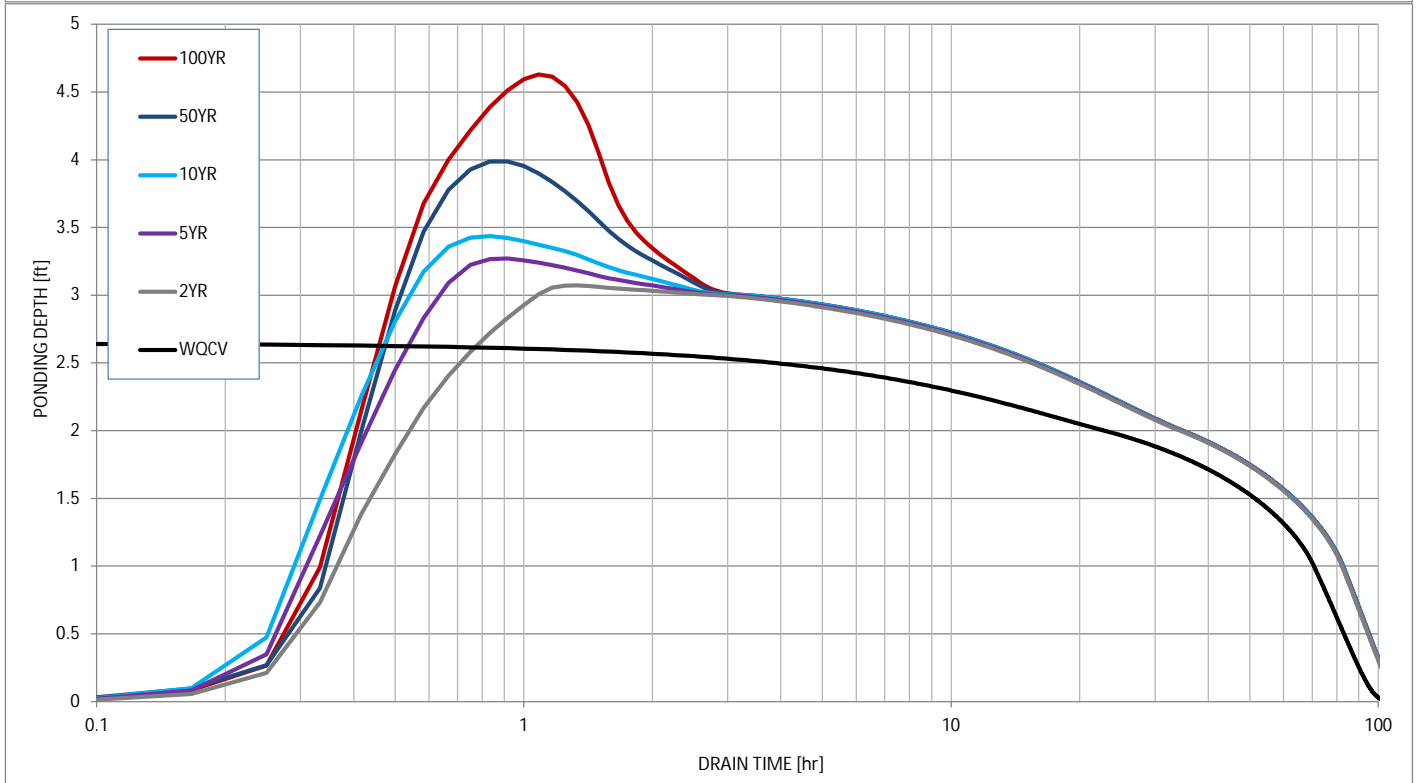

# Stormwater Detention and Infiltration Design Data Sheet