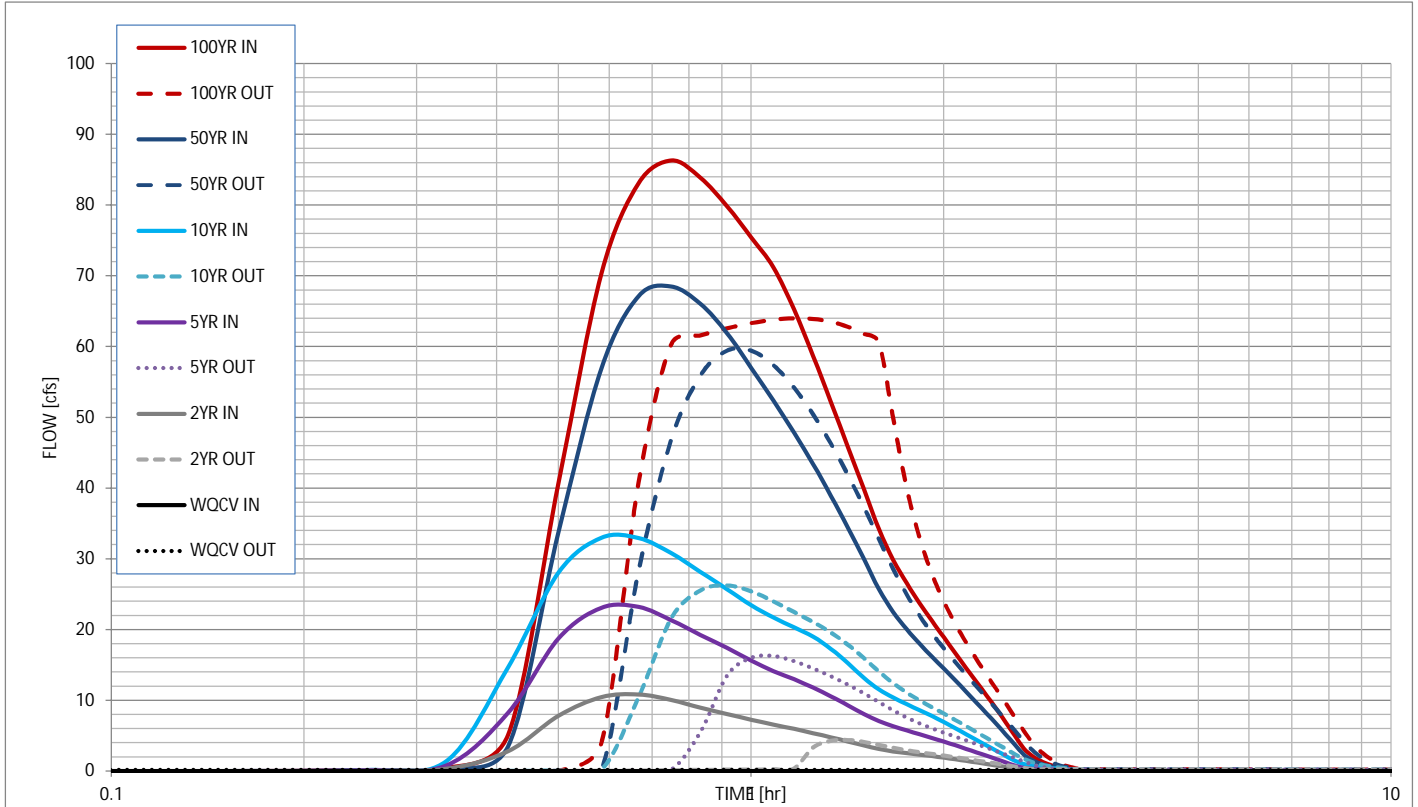

# Stormwater Detention and Infiltration Design Data Sheet