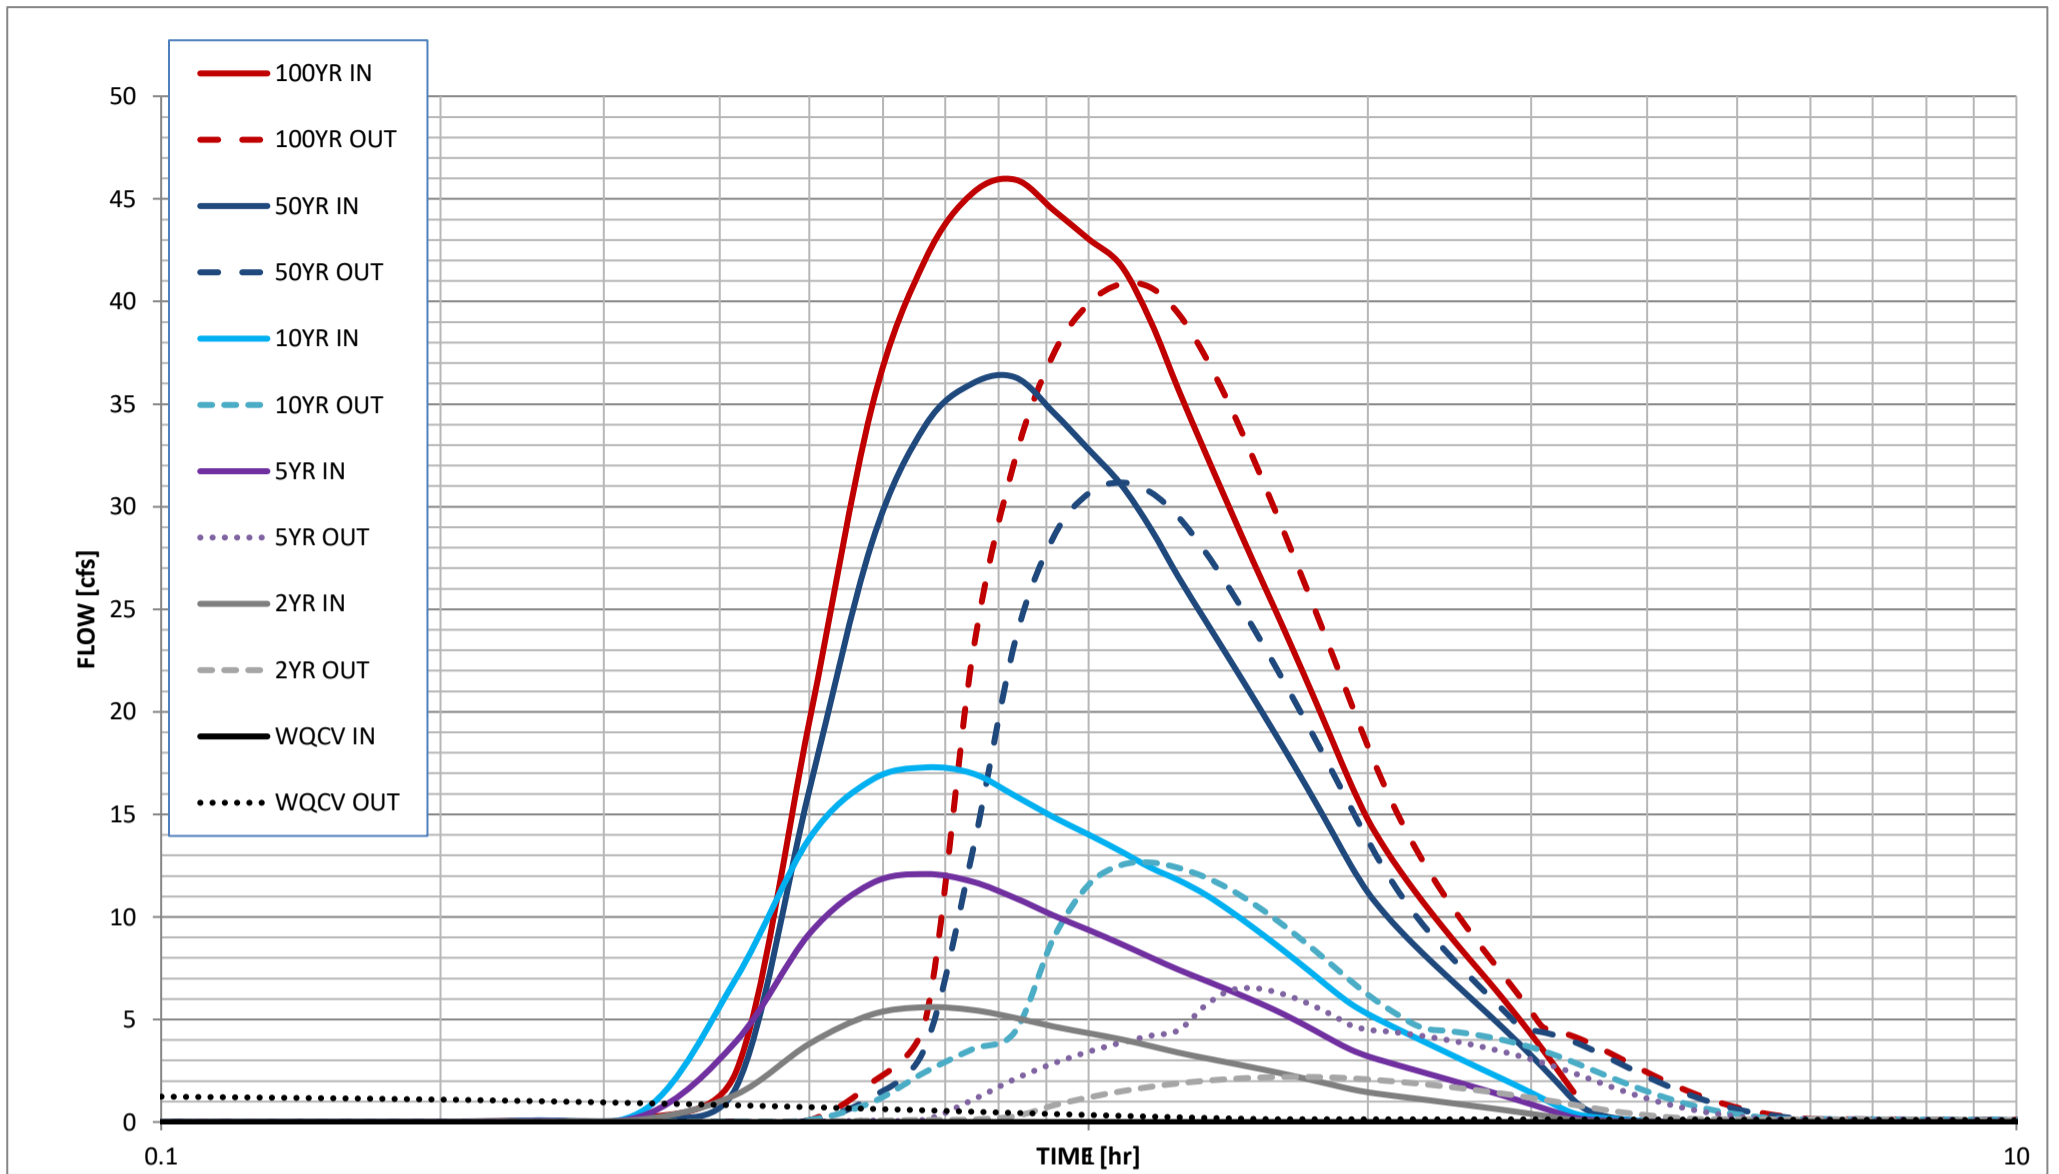

# Stormwater Detention and Infiltration Design Data Sheet