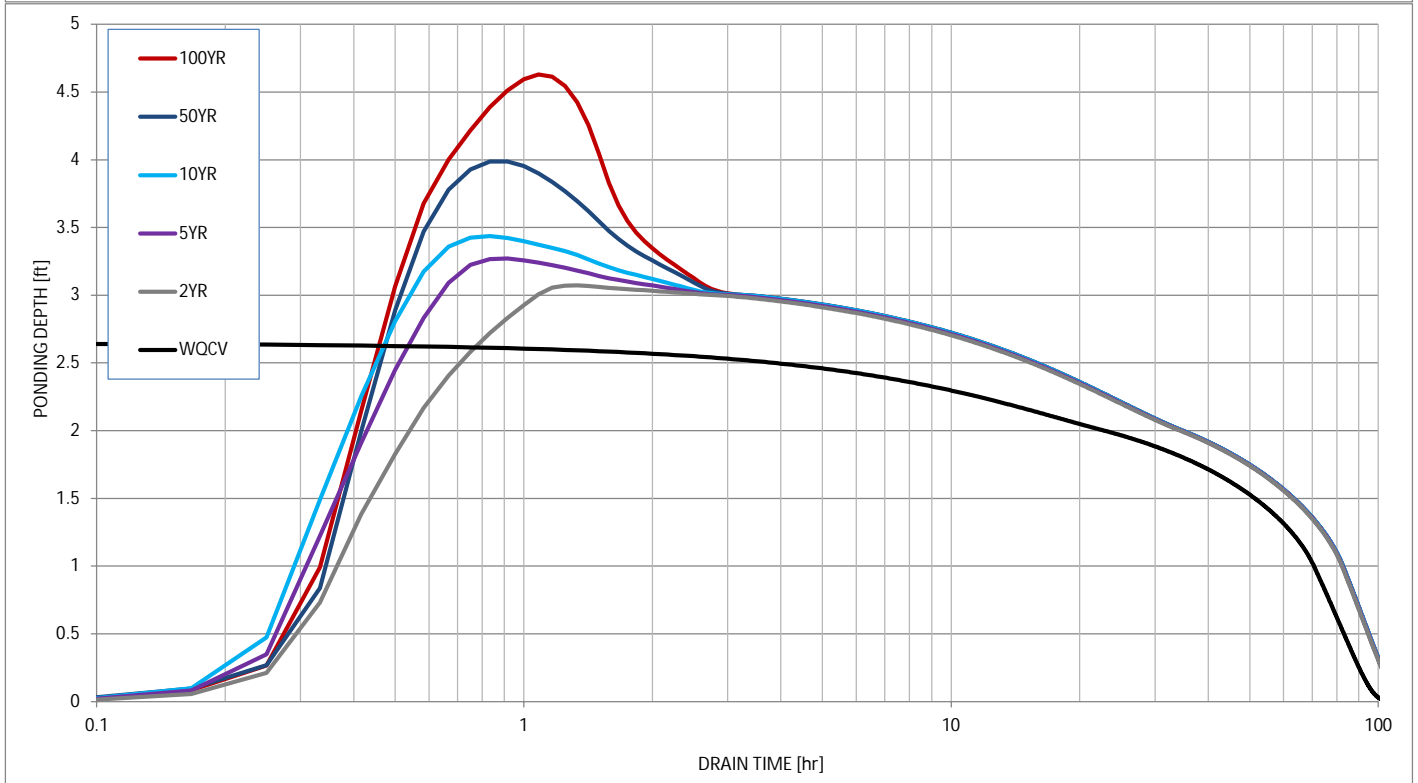

Stormwater Detention and Infiltration Design Data Sheet

Stormwater Detention and Infiltration Design Data Sheet

Stormwater Detention and Infiltration Design Data Sheet