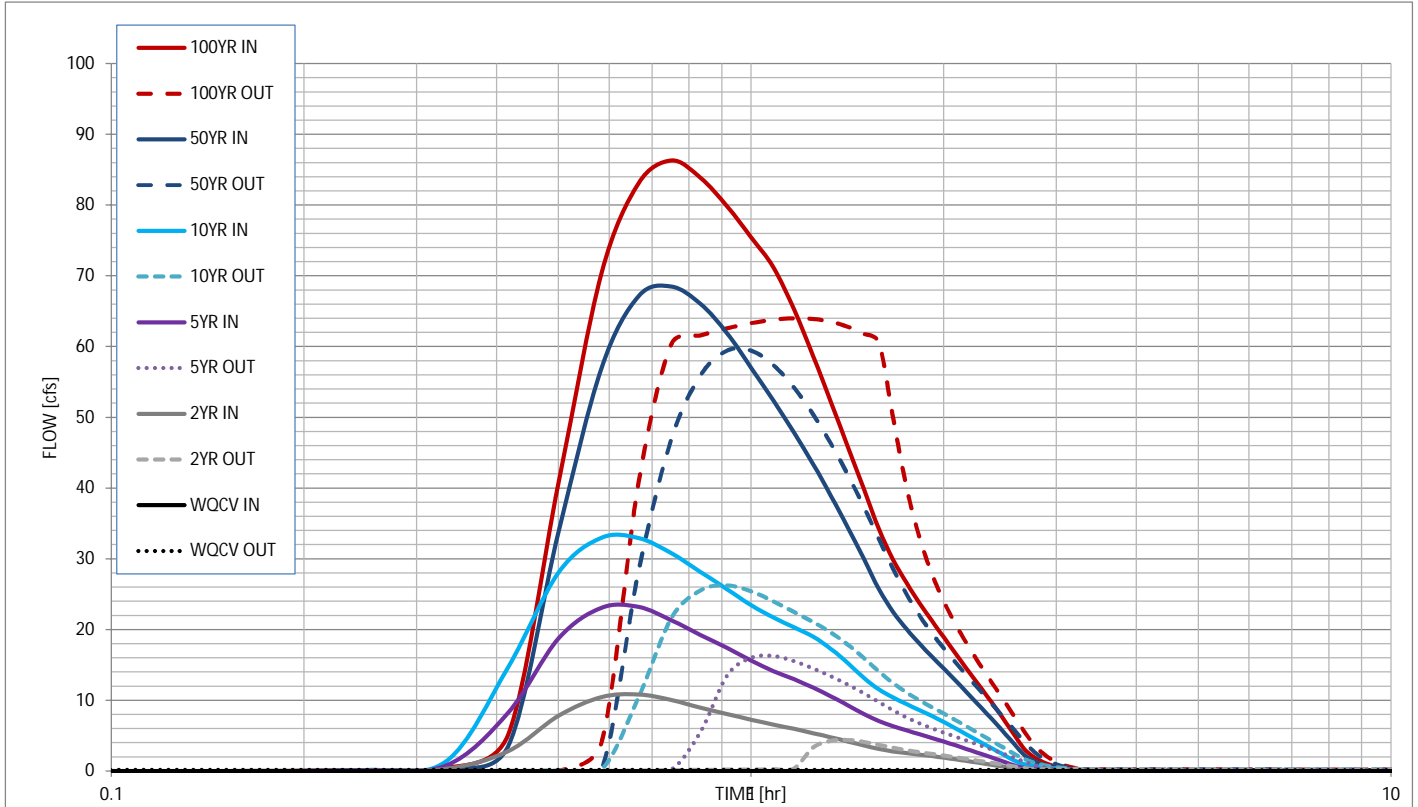

Stormwater Detention and Infiltration Design Data Sheet

Stormwater Detention and Infiltration Design Data Sheet

Stormwater Detention and Infiltration Design Data Sheet