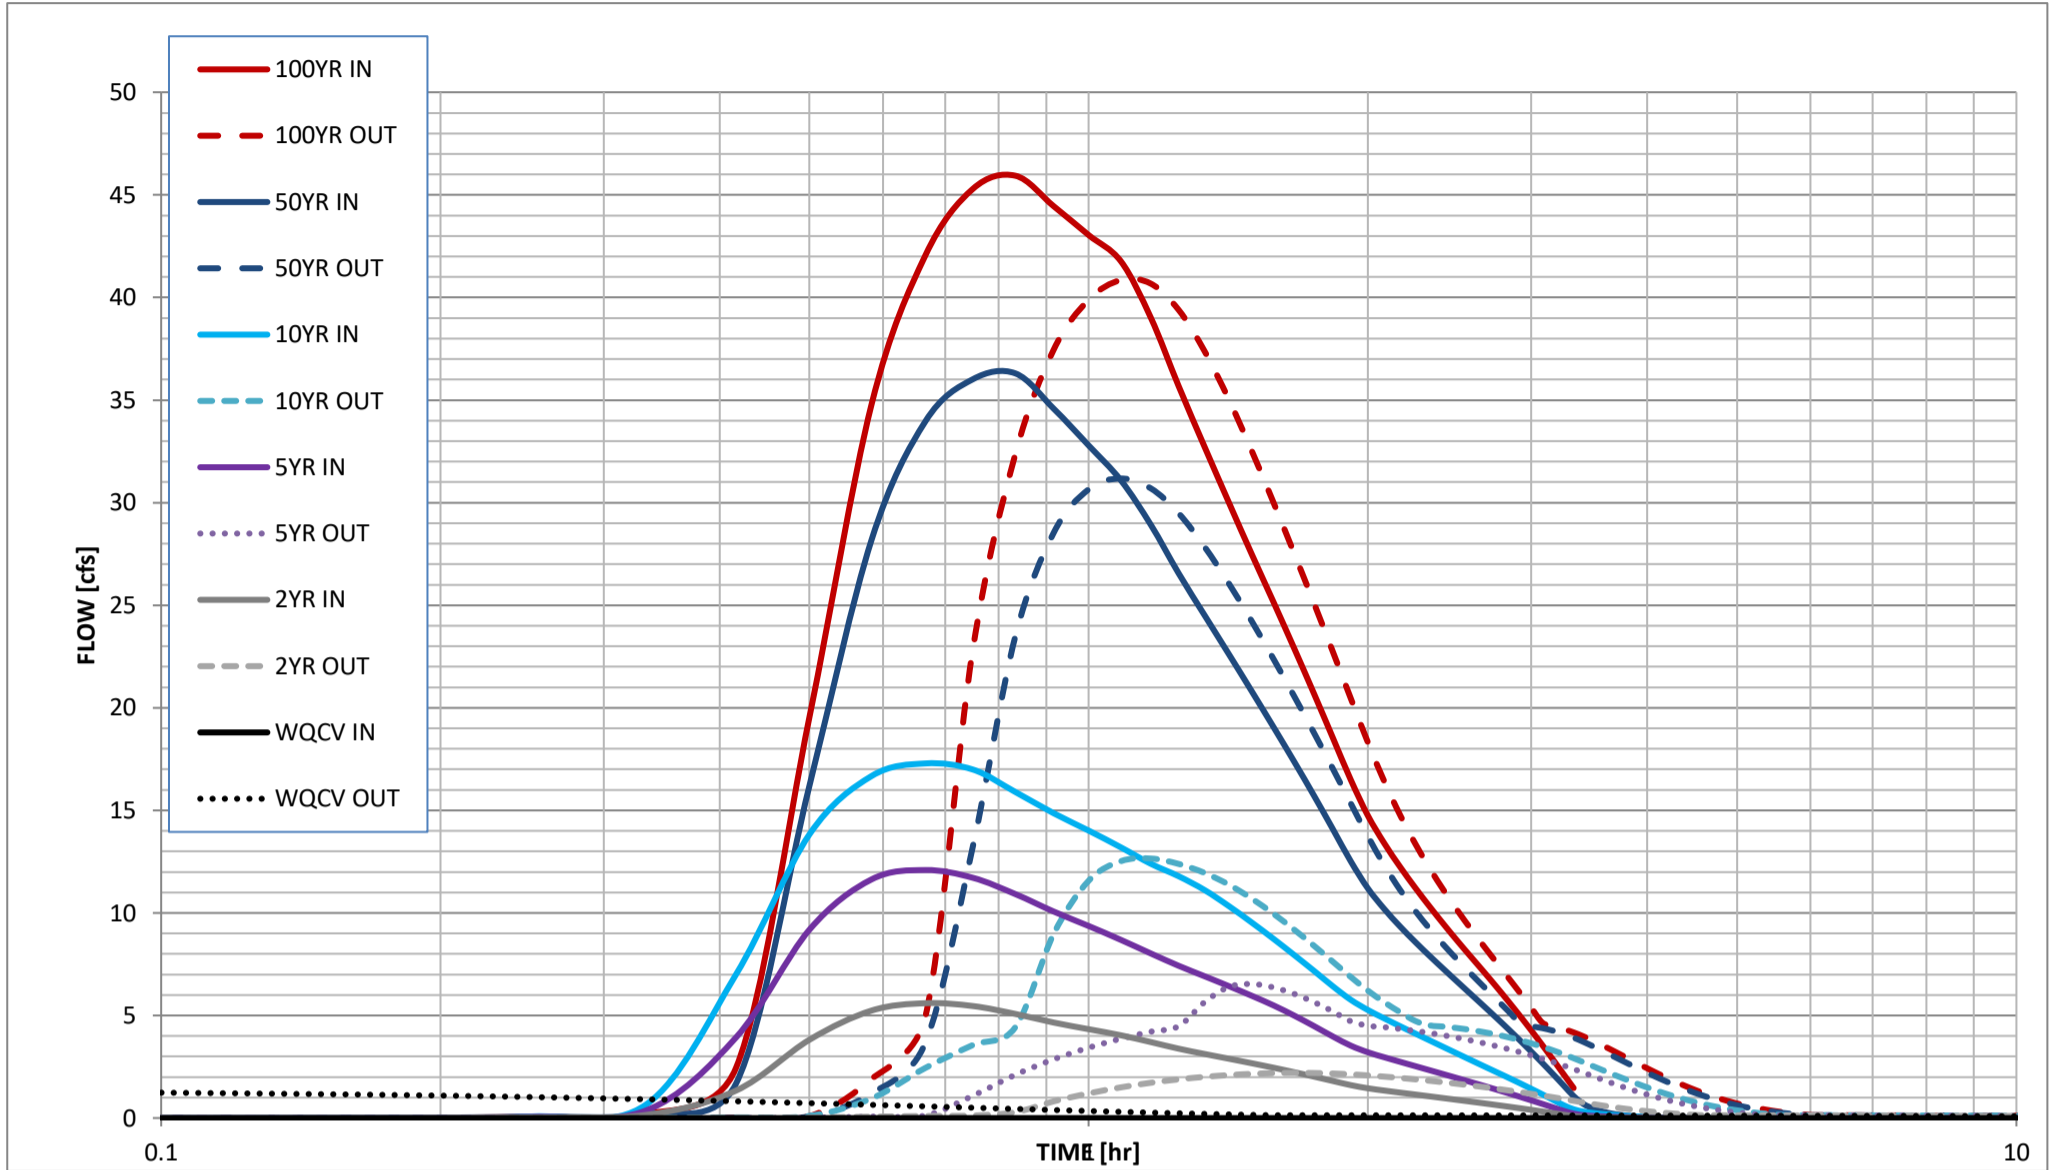

Stormwater Detention and Infiltration Design Data Sheet

Stormwater Detention and Infiltration Design Data Sheet

Stormwater Detention and Infiltration Design Data Sheet