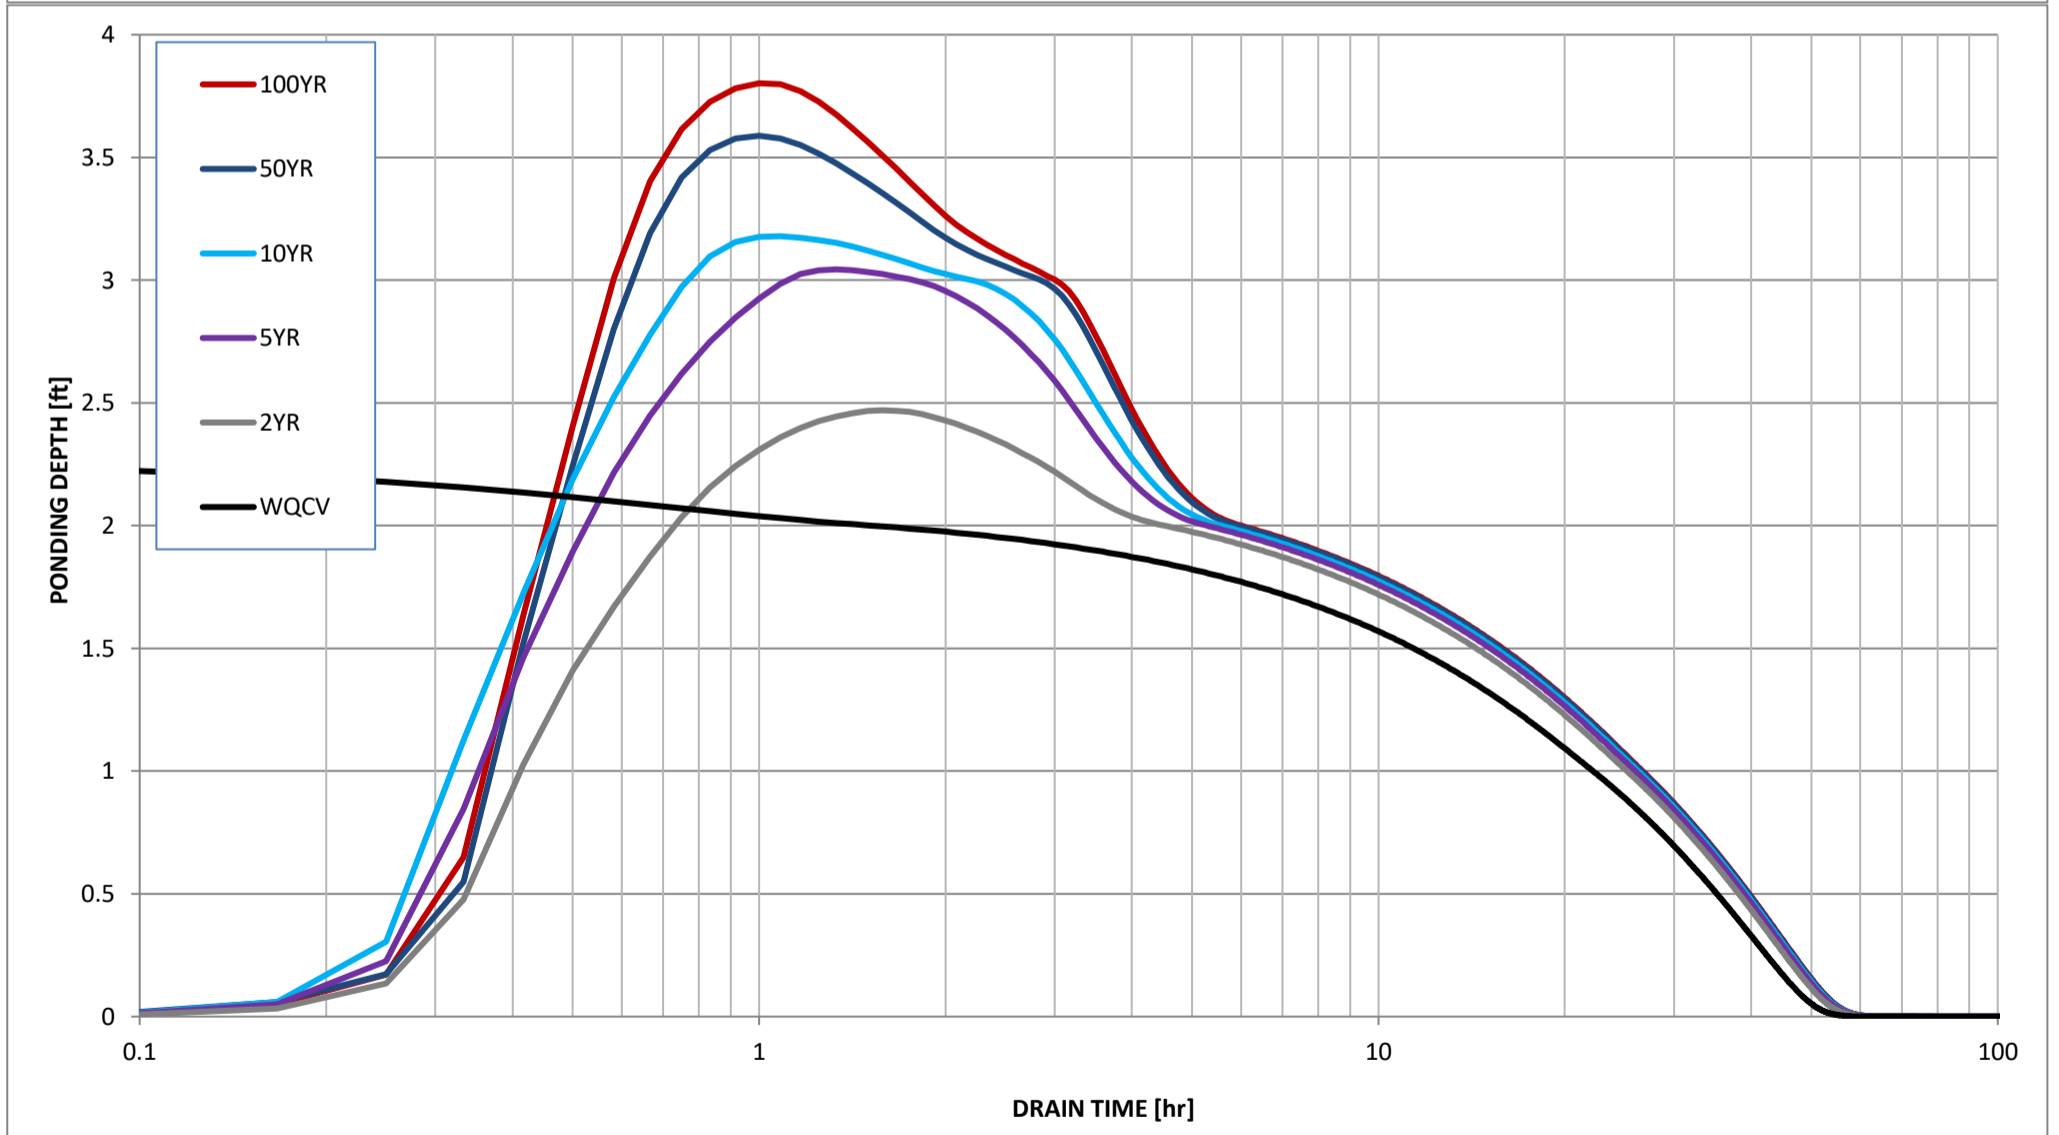

Stormwater Detention and Infiltration Design Data Sheet

Stormwater Detention and Infiltration Design Data Sheet

Stormwater Detention and Infiltration Design Data Sheet