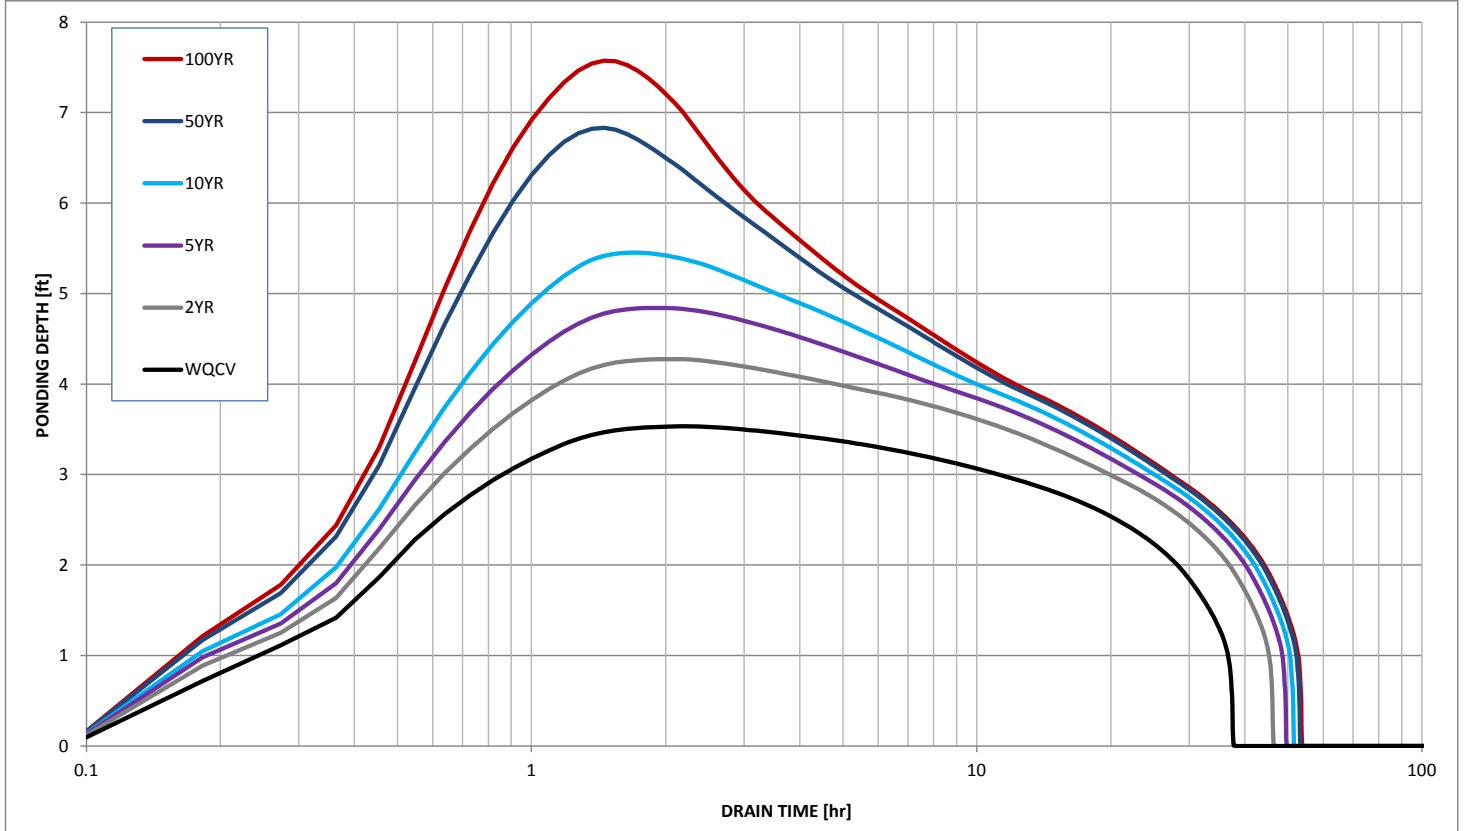

Stormwater Detention and Infiltration Design Data Sheet

Stormwater Detention and Infiltration Design Data Sheet

Stormwater Detention and Infiltration Design Data Sheet