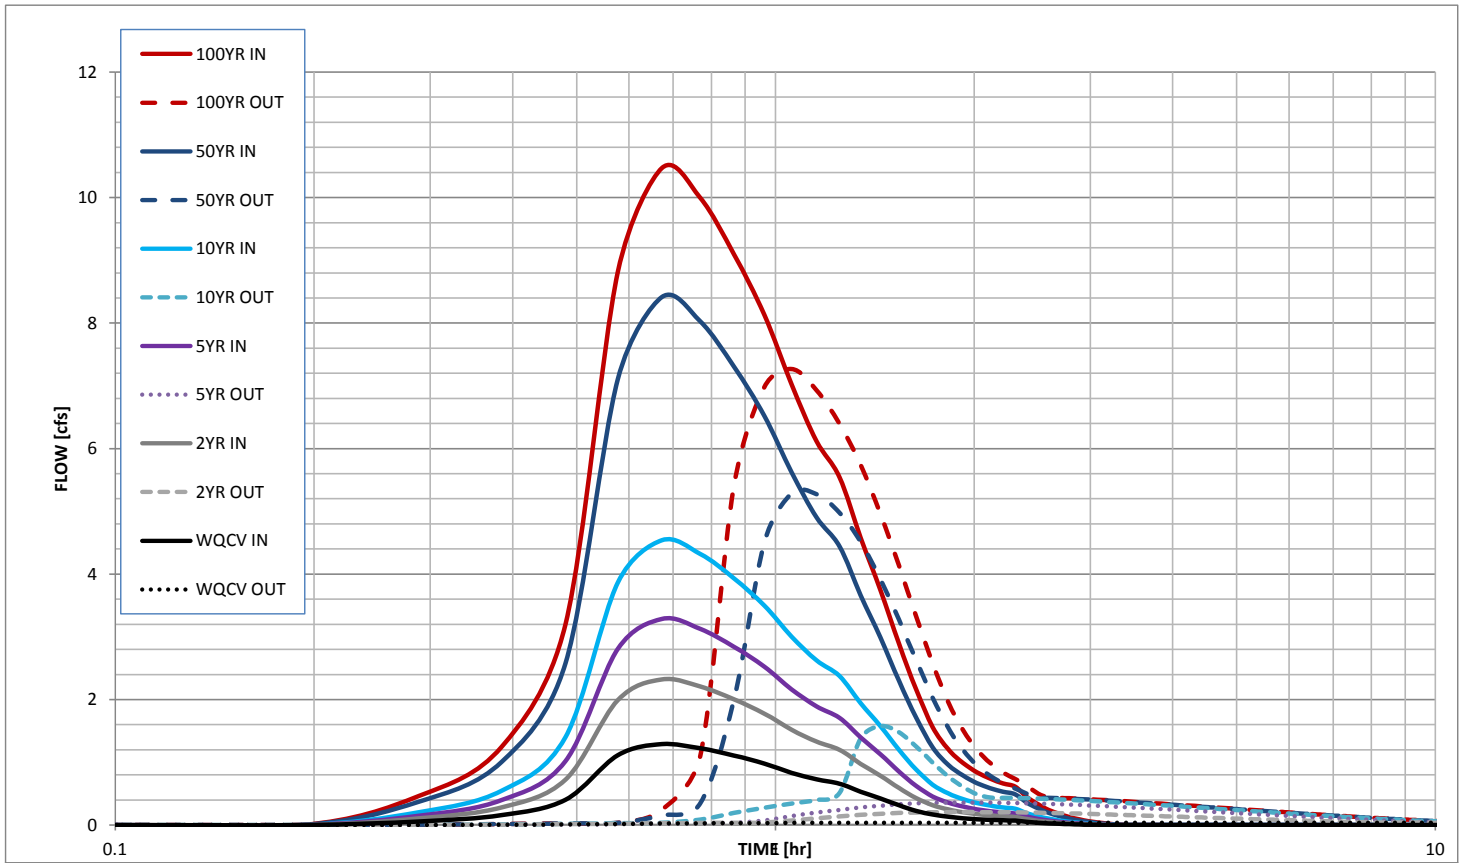

Stormwater Detention and Infiltration Design Data Sheet

Stormwater Detention and Infiltration Design Data Sheet

Stormwater Detention and Infiltration Design Data Sheet