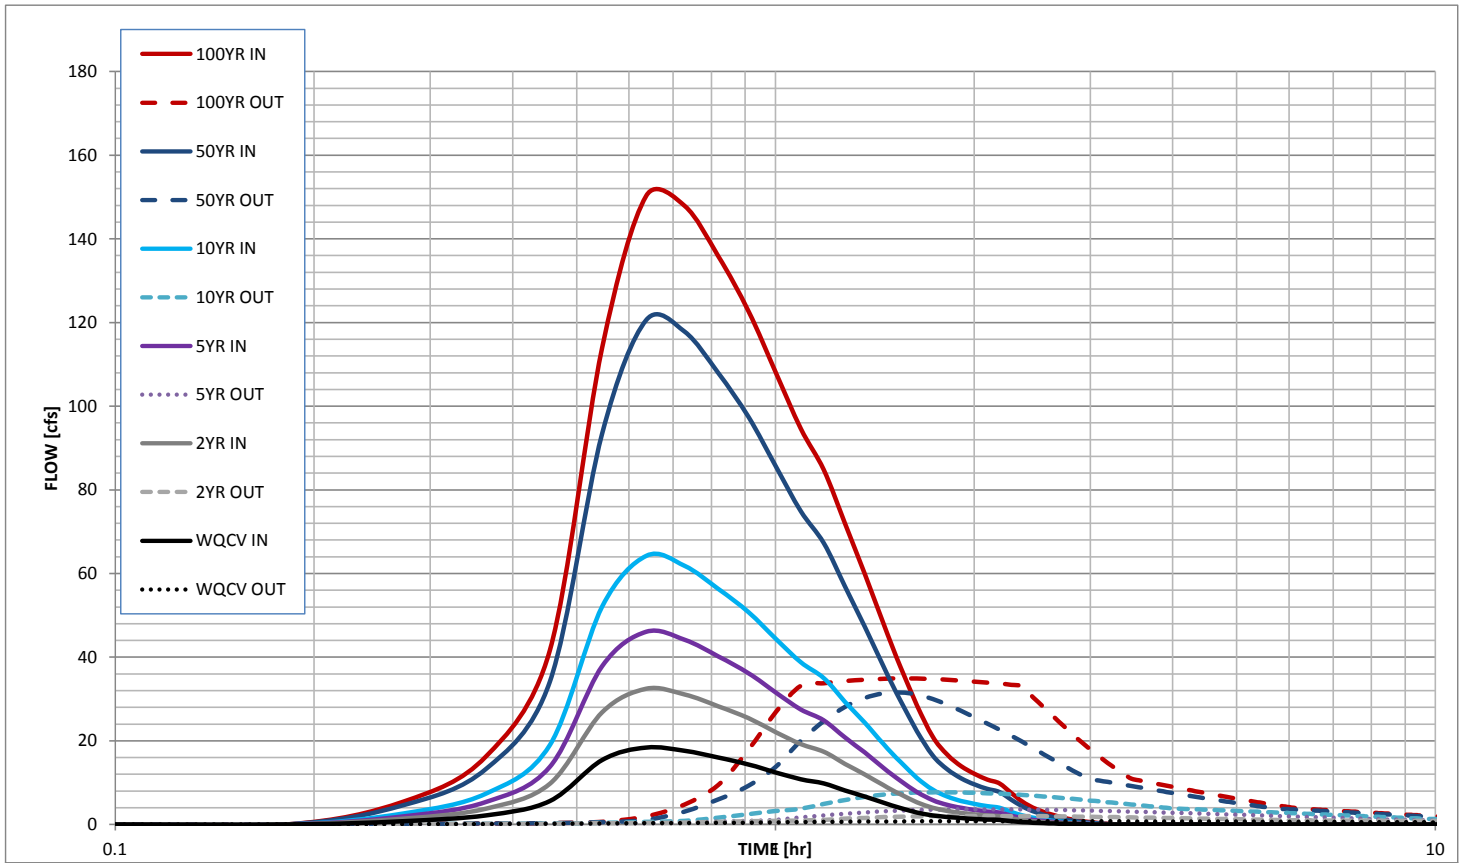

Stormwater Detention and Infiltration Design Data Sheet

Stormwater Detention and Infiltration Design Data Sheet

Stormwater Detention and Infiltration Design Data Sheet