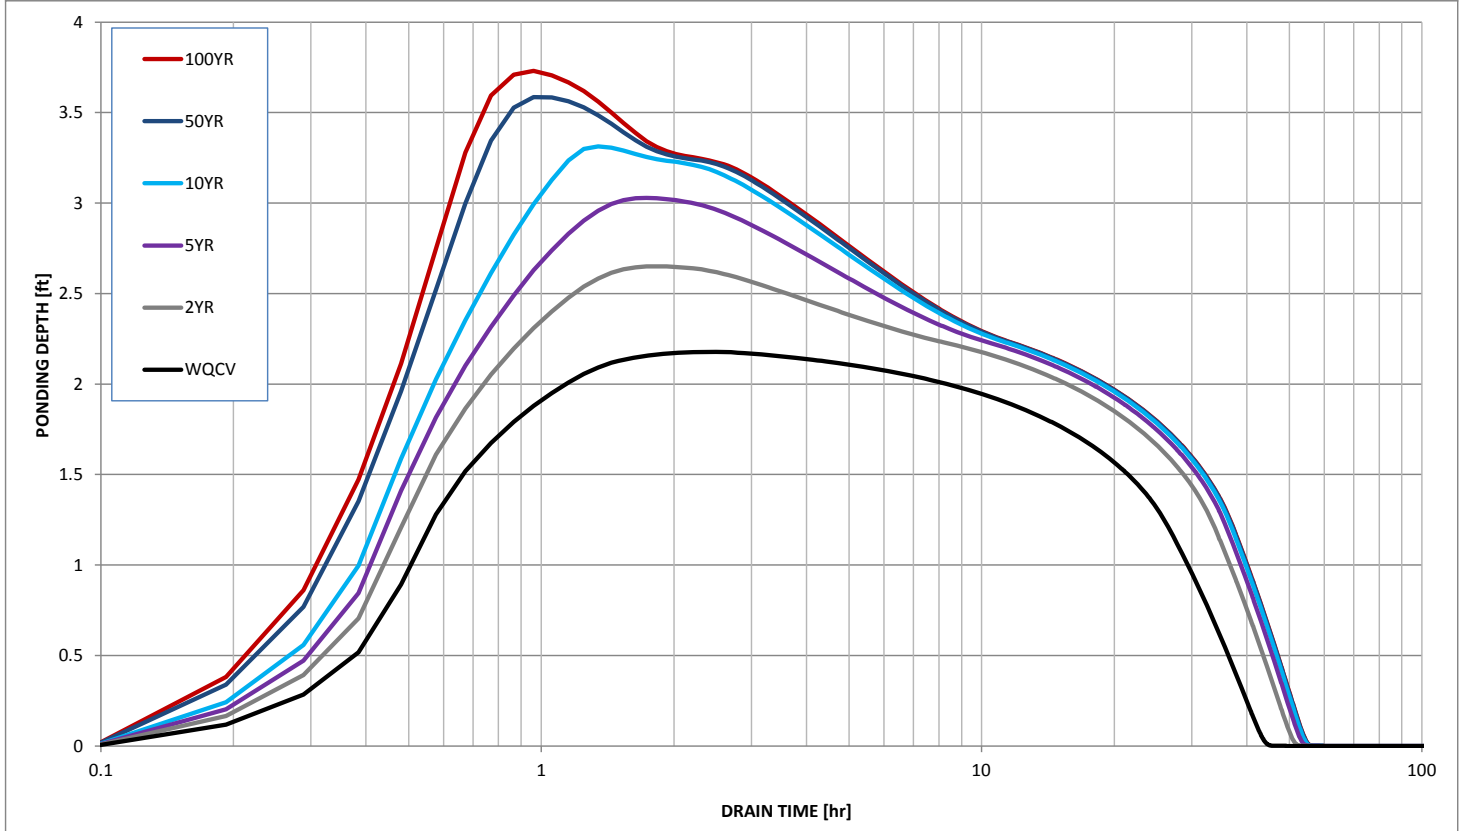

Stormwater Detention and Infiltration Design Data Sheet

Stormwater Detention and Infiltration Design Data Sheet

Stormwater Detention and Infiltration Design Data Sheet