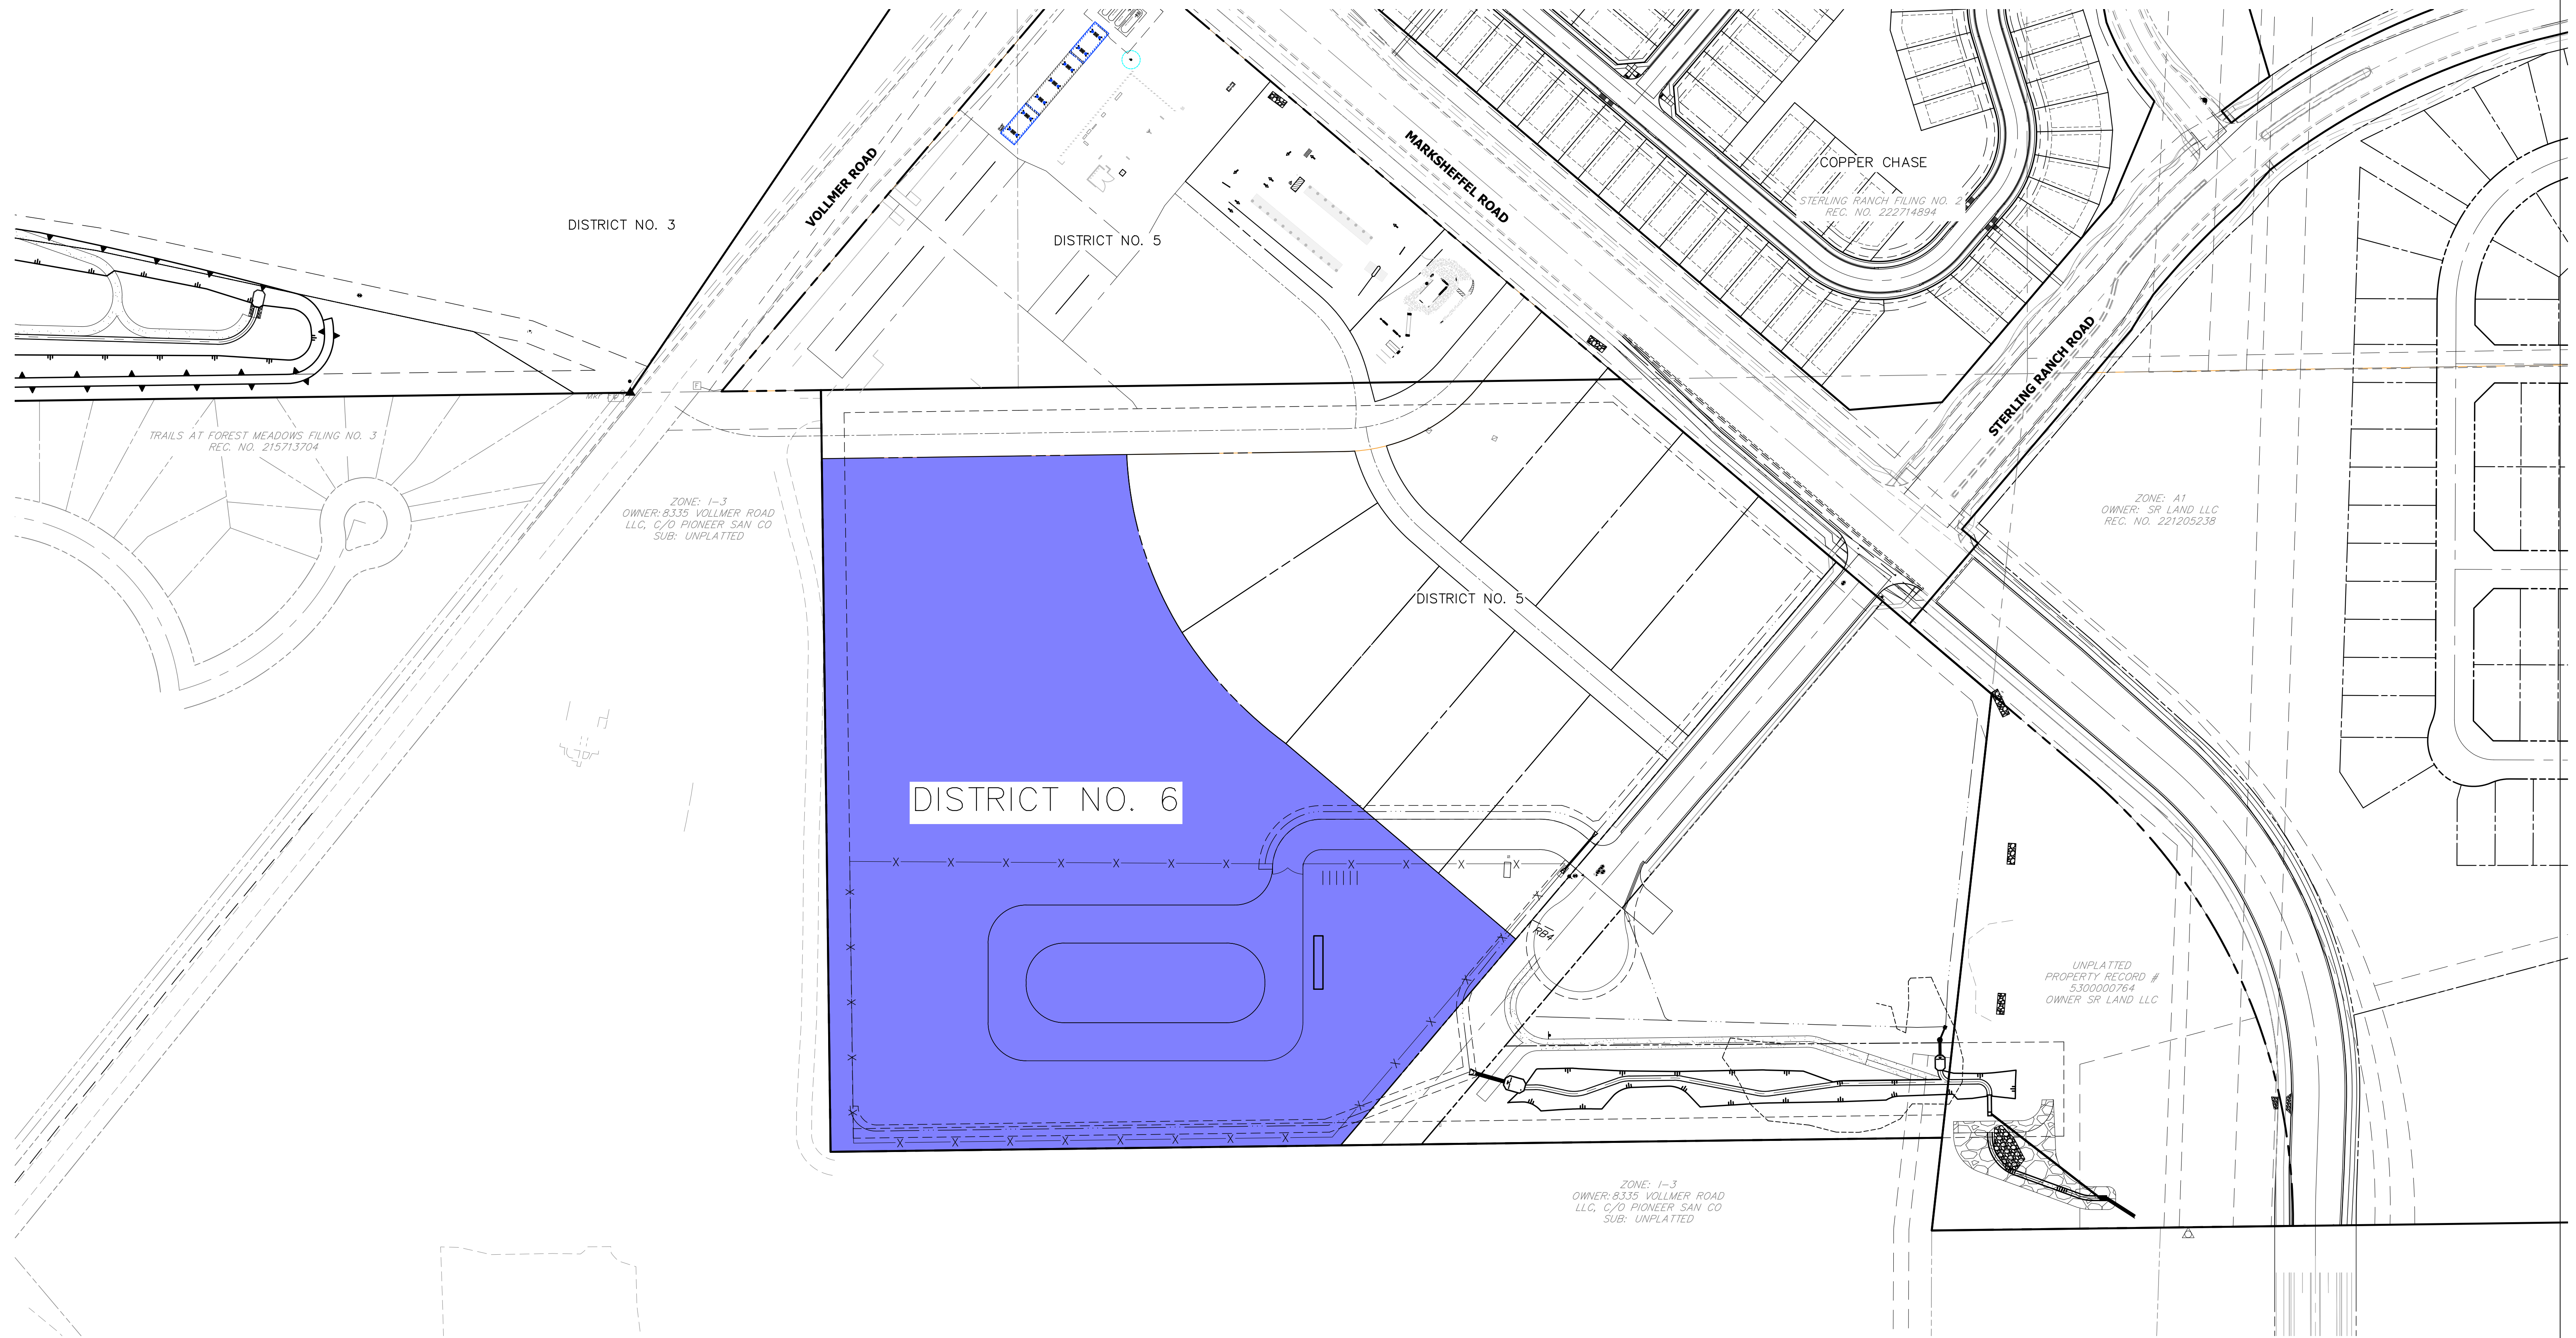

# STONEBRIDGE METROPOLITAN DISTRICT NO. 5 BOUNDARY MAP

**LEGEND**

DISTRICT NO. 5

100 50 0 100 200  
ORIGINAL SCALE: 1" = 100'

STONEBRIDGE METROPOLITAN DISTRICT	
DISTRICT NO. 5 BOUNDARY MAP	
JOB NO. 24013	SHEET
LOCATION: EL PASO COUNTY	1
2024-11-11	

# STONEBRIDGE METROPOLITAN DISTRICT NO. 6 BOUNDARY MAP

## LEGEND

DISTRICT NO. 5

100 50 0 100 200  
ORIGINAL SCALE: 1" = 100'

STONEBRIDGE METROPOLITAN DISTRICT	
DISTRICT NO. 6 BOUNDARY MAP	
JOB NO. 24013	SHEET
LOCATION: EL PASO COUNTY	1
2024-11-11	