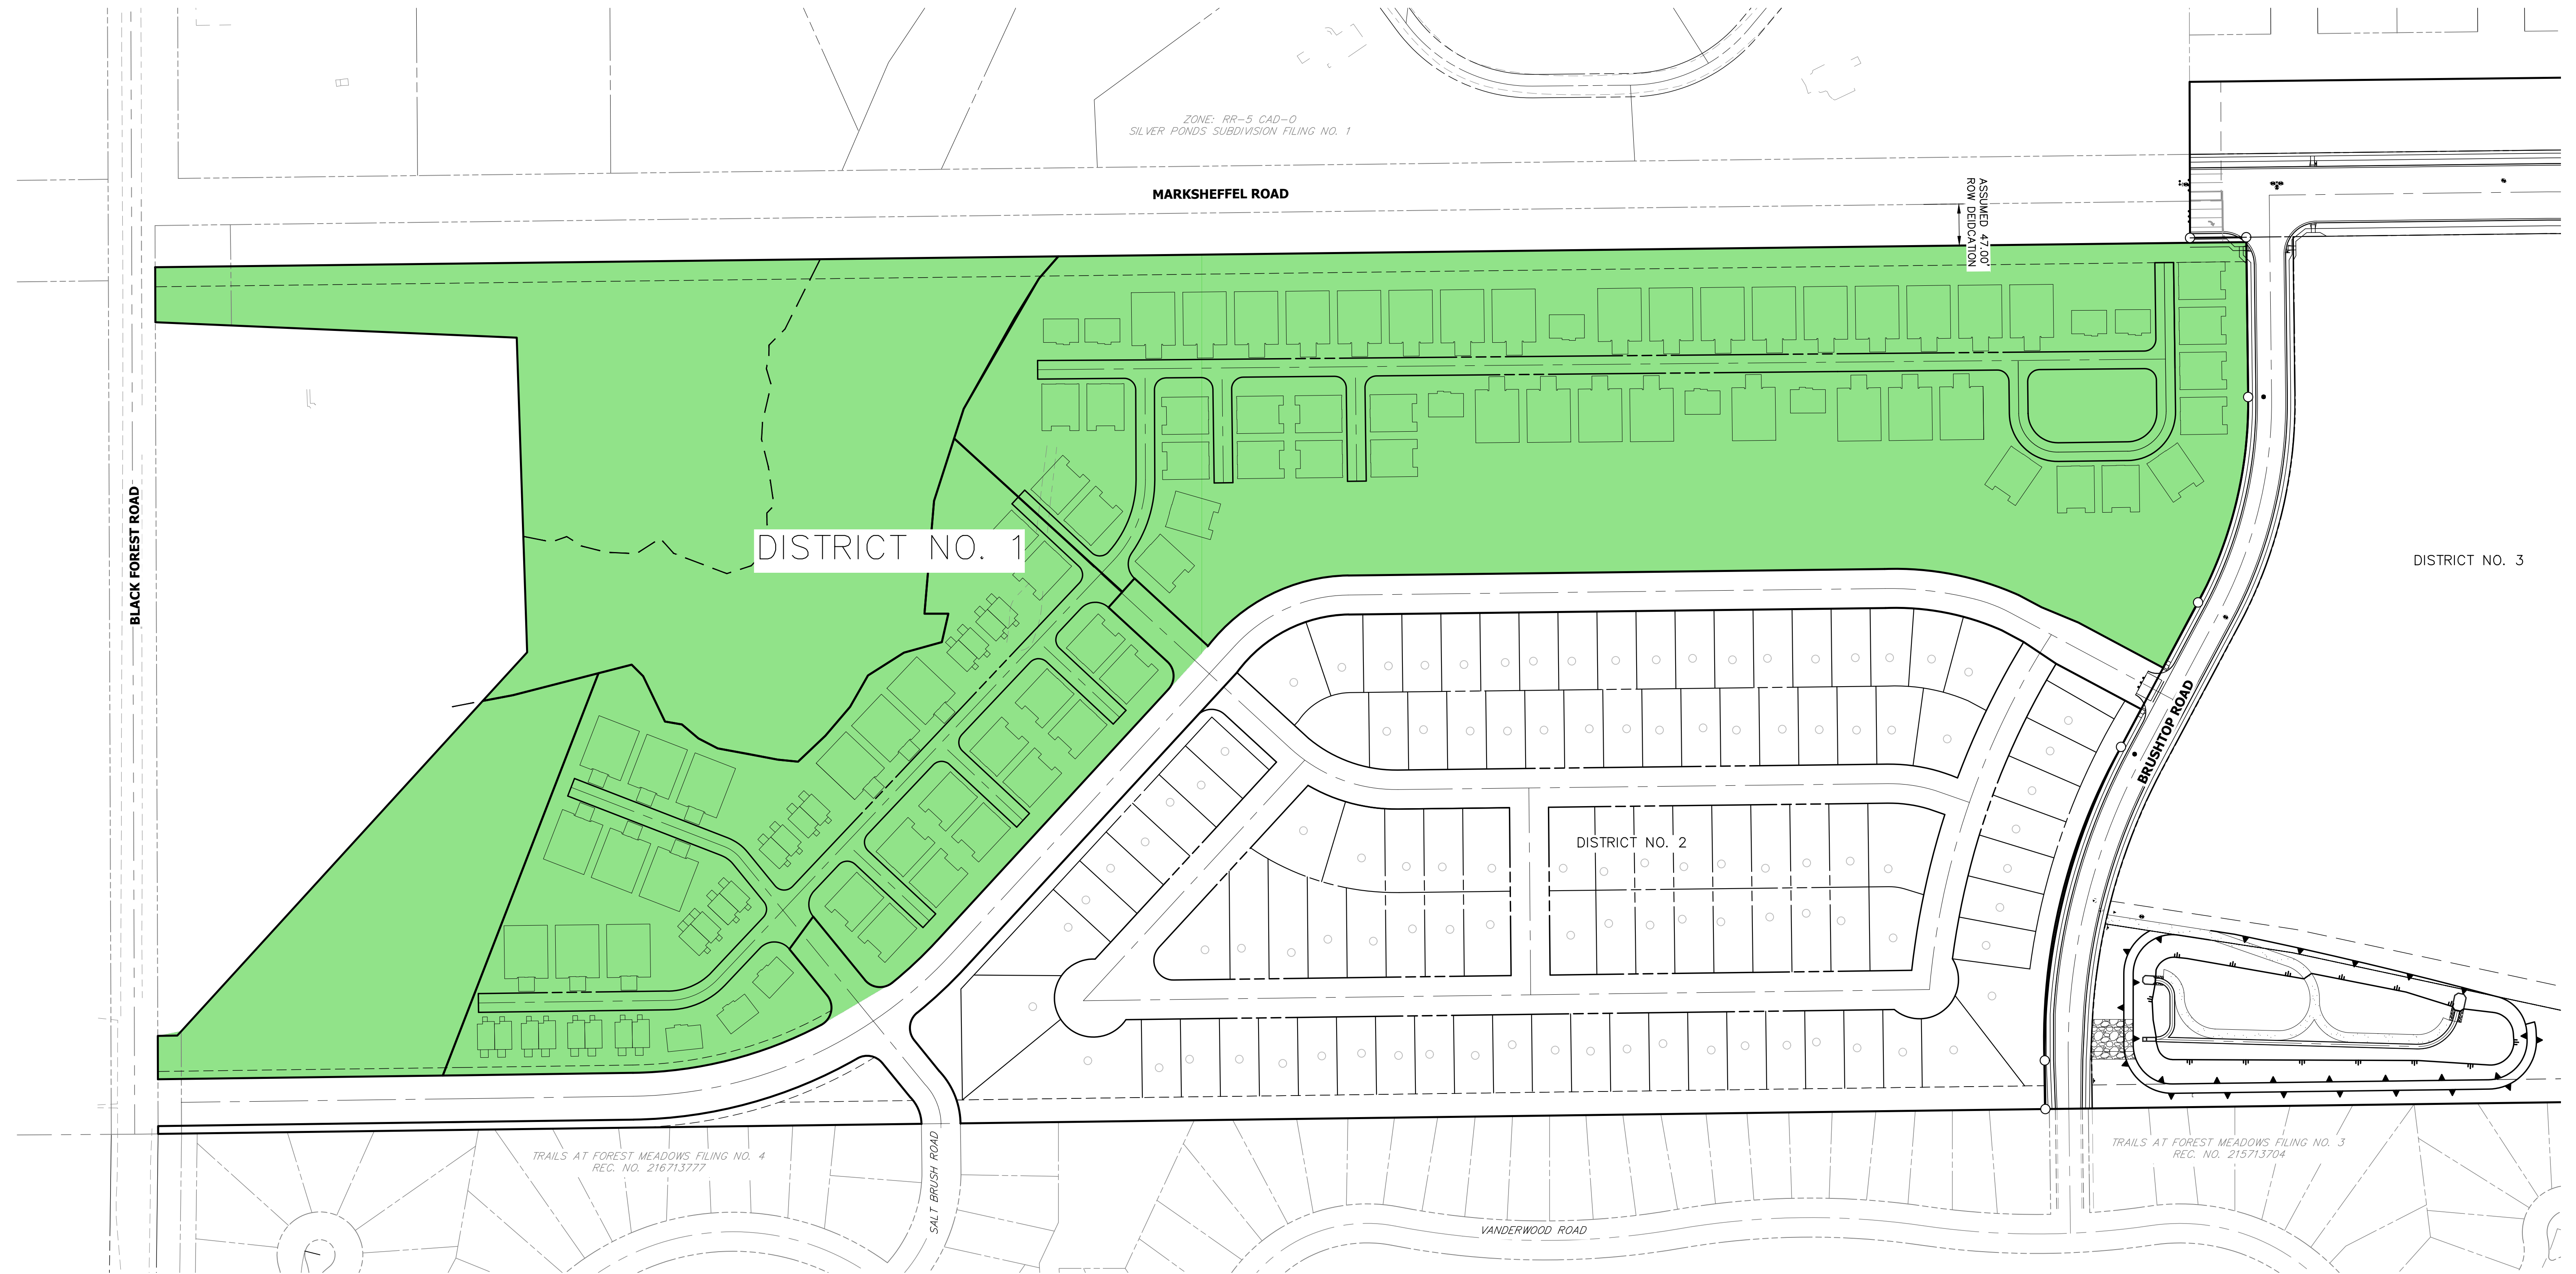

## LEGEND

RESIDENTIAL OVERLAY DISTRICT NO. 4 

200 100 0 200 400  
ORIGINAL SCALE: 1" = 200'

STONEBRIDGE METROPOLITAN DISTRICT	
DISTRICT BOUNDARIES	
JOB NO. 24013	SHEET
LOCATION: EL PASO COUNTY	1
2024-11-11	
	

# STONEBRIDGE METROPOLITAN DISTRICT NO. 1 BOUNDARY MAP

**LEGEND**

DISTRICT NO. 1

STONEBRIDGE METROPOLITAN DISTRICT	
DISTRICT NO. 1 BOUNDARY MAP	
JOB NO. 24013	SHEET
LOCATION: EL PASO COUNTY	1
2024-11-11	
<b>ALL TERRAIN ENGINEERING</b>	

## LEGEND

DISTRICT NO. 2

100 50 0 100 200  
ORIGINAL SCALE: 1" = 100'

STONEBRIDGE METROPOLITAN DISTRICT

DISTRICT NO. 2 BOUNDARY  
JOB NO. 24013  
LOCATION: EL PASO COUNTY  
2024-11-11

SHEET  
1