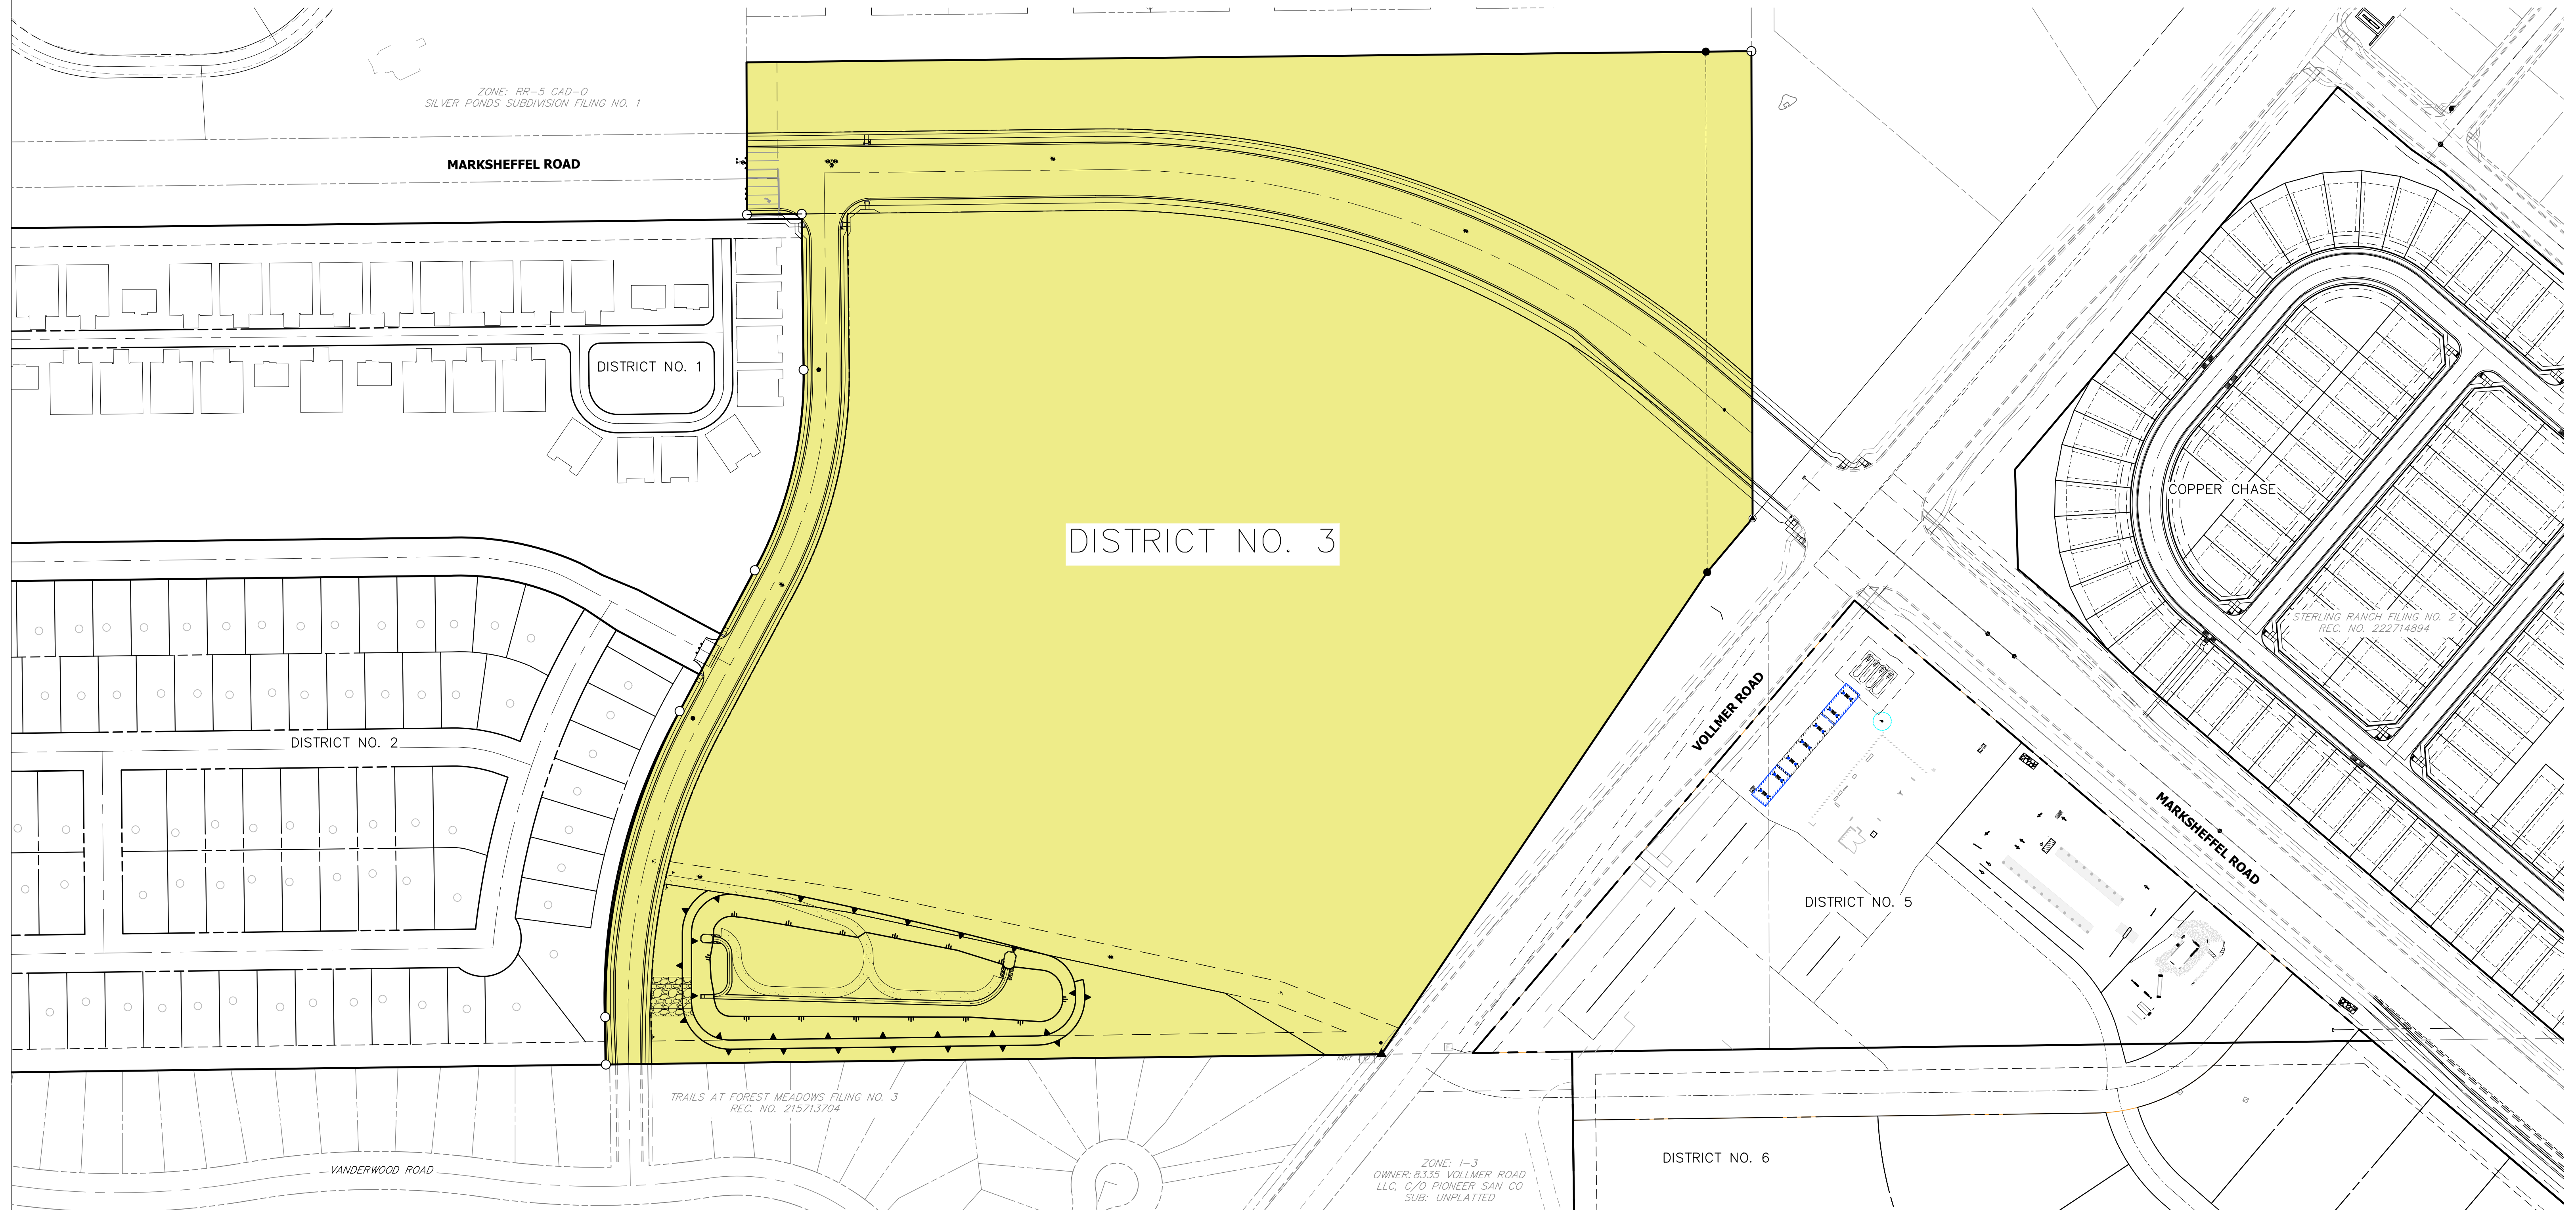

STONEBRIDGE METROPOLITAN DISTRICT NO. 3 BOUNDARY MAP

LEGEND

DISTRICT NO. 3

STONEBRIDGE METROPOLITAN DISTRICT

DISTRICT NO. 3 BOUNDARY MAP
JOB NO. 24013
LOCATION: EL PASO COUNTY
2024-11-11

SHEET
1