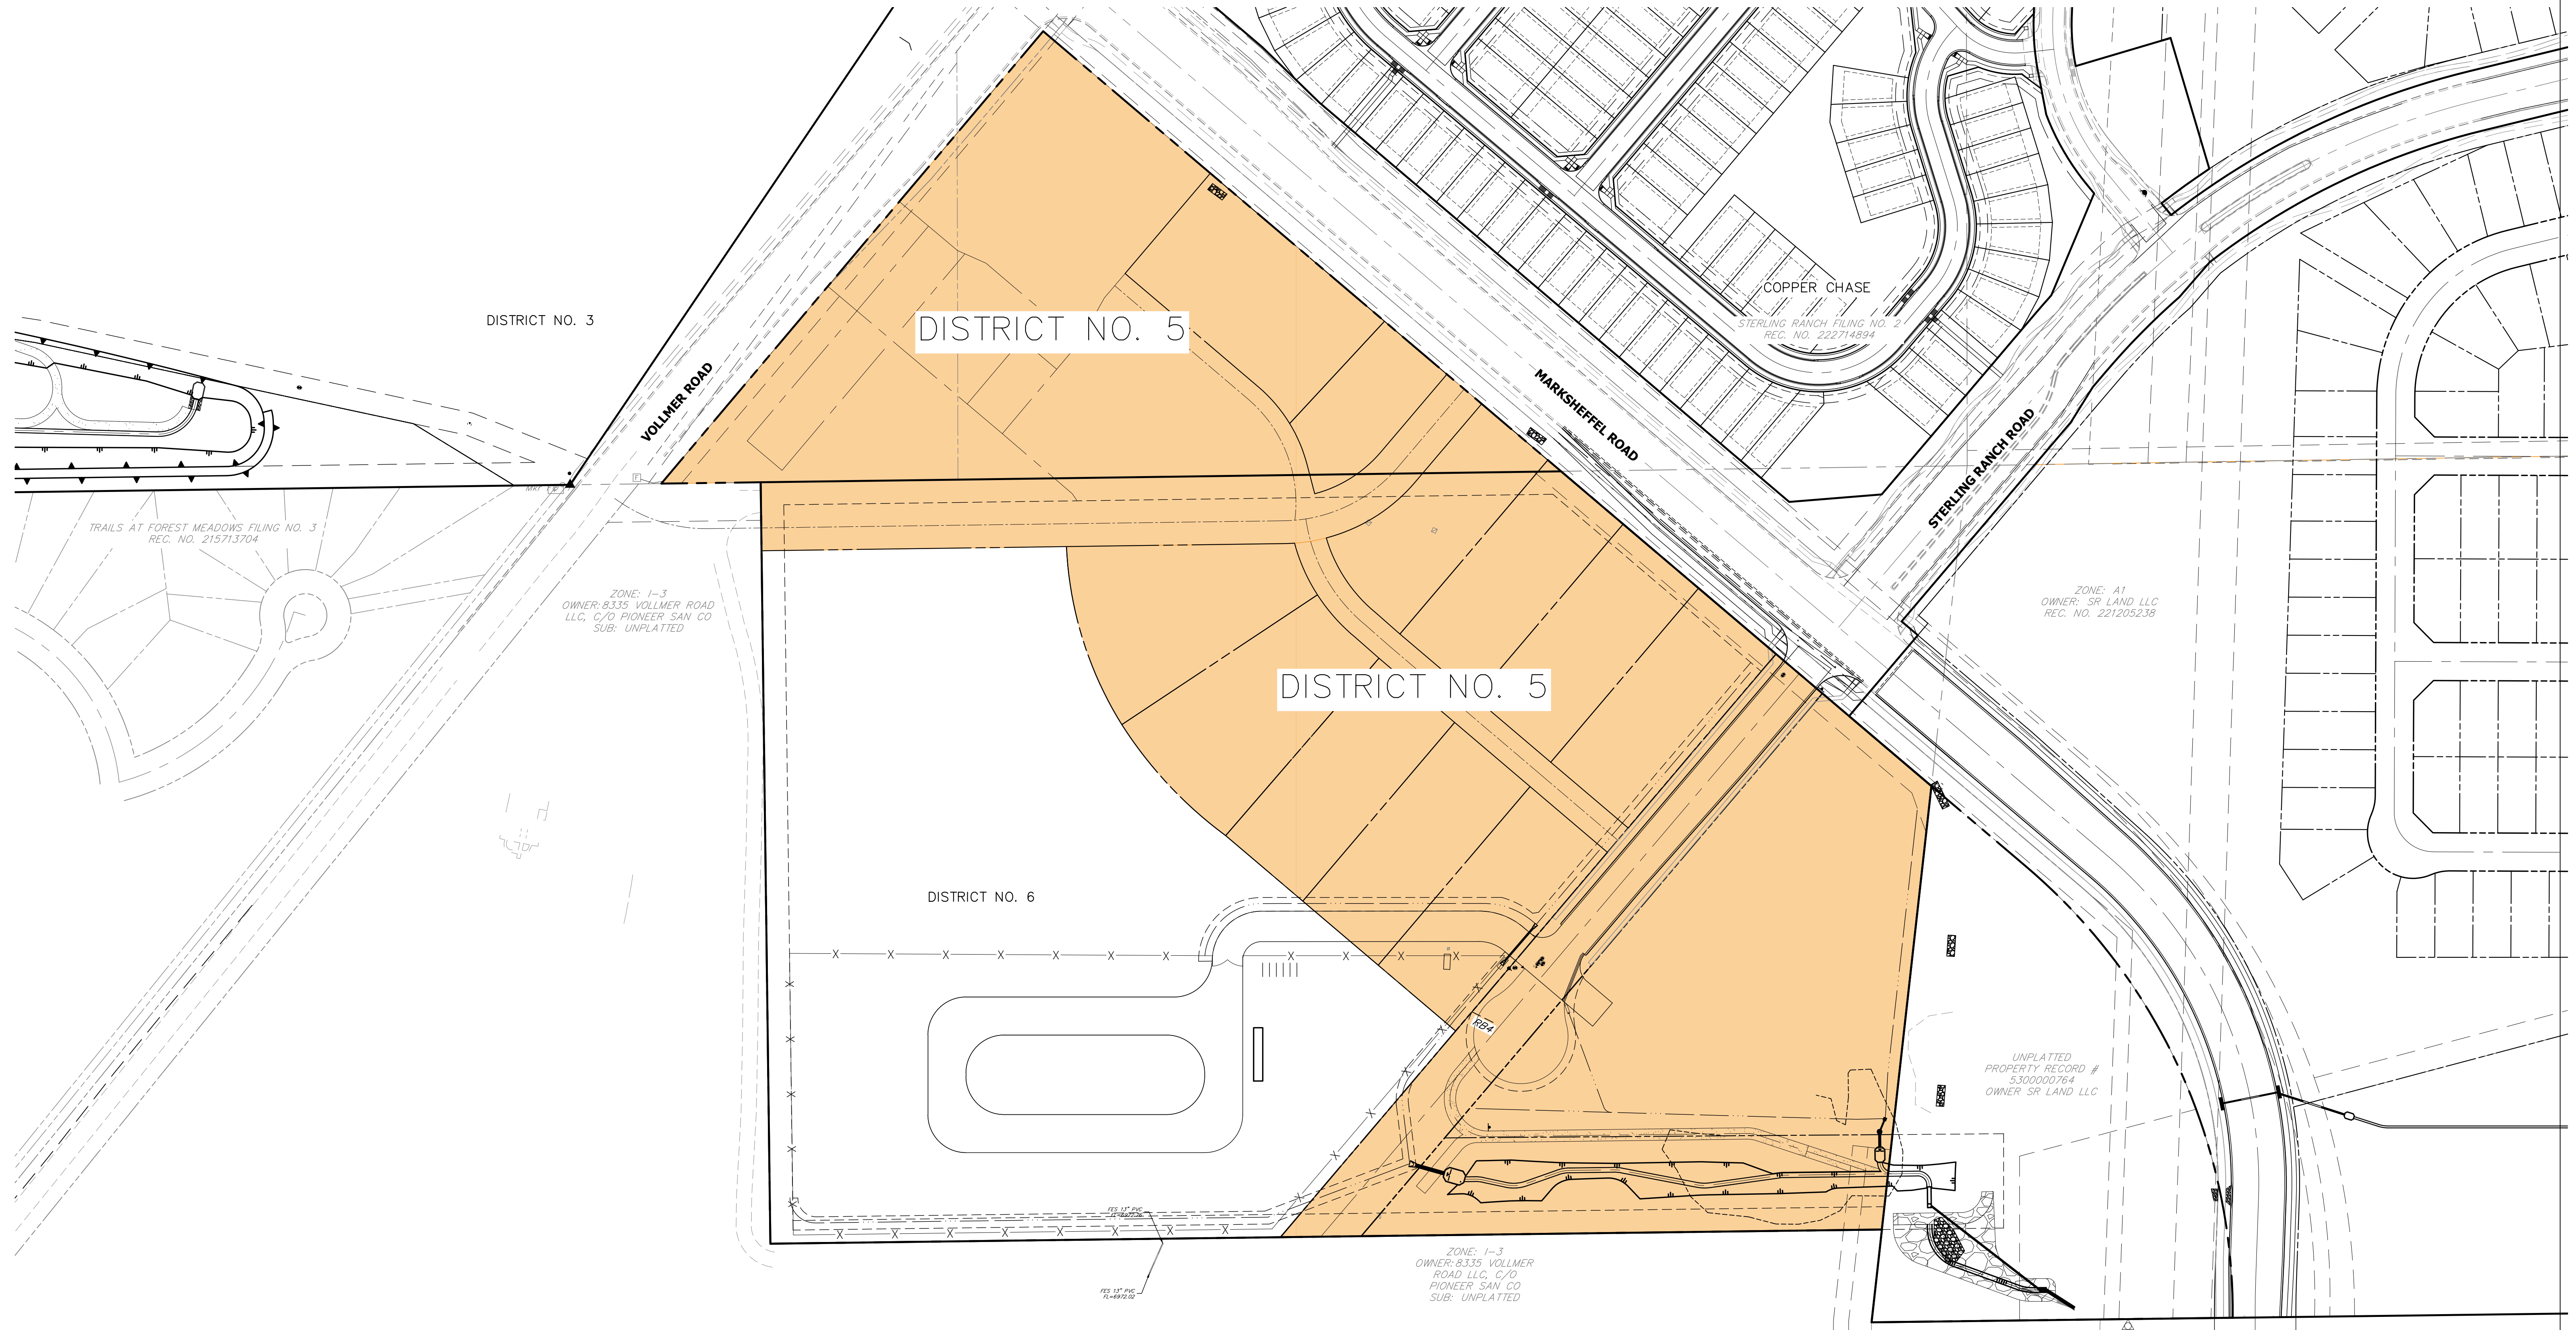

## LEGEND

DISTRICT NO. 2

100 50 0 100 200  
ORIGINAL SCALE: 1" = 100'

STONEBRIDGE METROPOLITAN DISTRICT

DISTRICT NO. 2 BOUNDARY  
JOB NO. 24013  
LOCATION: EL PASO COUNTY  
2024-11-11

SHEET  
1

## LEGEND

DISTRICT NO. 3

STONEBRIDGE METROPOLITAN DISTRICT

DISTRICT NO. 3 BOUNDARY MAP  
JOB NO. 24013  
LOCATION: EL PASO COUNTY  
2024-11-11

SHEET  
1

# STONEBRIDGE METROPOLITAN DISTRICT NO. 5 BOUNDARY MAP

**LEGEND**

DISTRICT NO. 5

100 50 0 100 200  
ORIGINAL SCALE: 1" = 100'

STONEBRIDGE METROPOLITAN DISTRICT	
DISTRICT NO. 5 BOUNDARY MAP	
JOB NO. 24013	SHEET
LOCATION: EL PASO COUNTY	1
2024-11-11	

## LEGEND

DISTRICT NO. 5

100 50 0 100 200  
ORIGINAL SCALE: 1" = 100'

STONEBRIDGE METROPOLITAN DISTRICT	
DISTRICT NO. 6 BOUNDARY MAP	
JOB NO. 24013	SHEET
LOCATION: EL PASO COUNTY	1
2024-11-11	