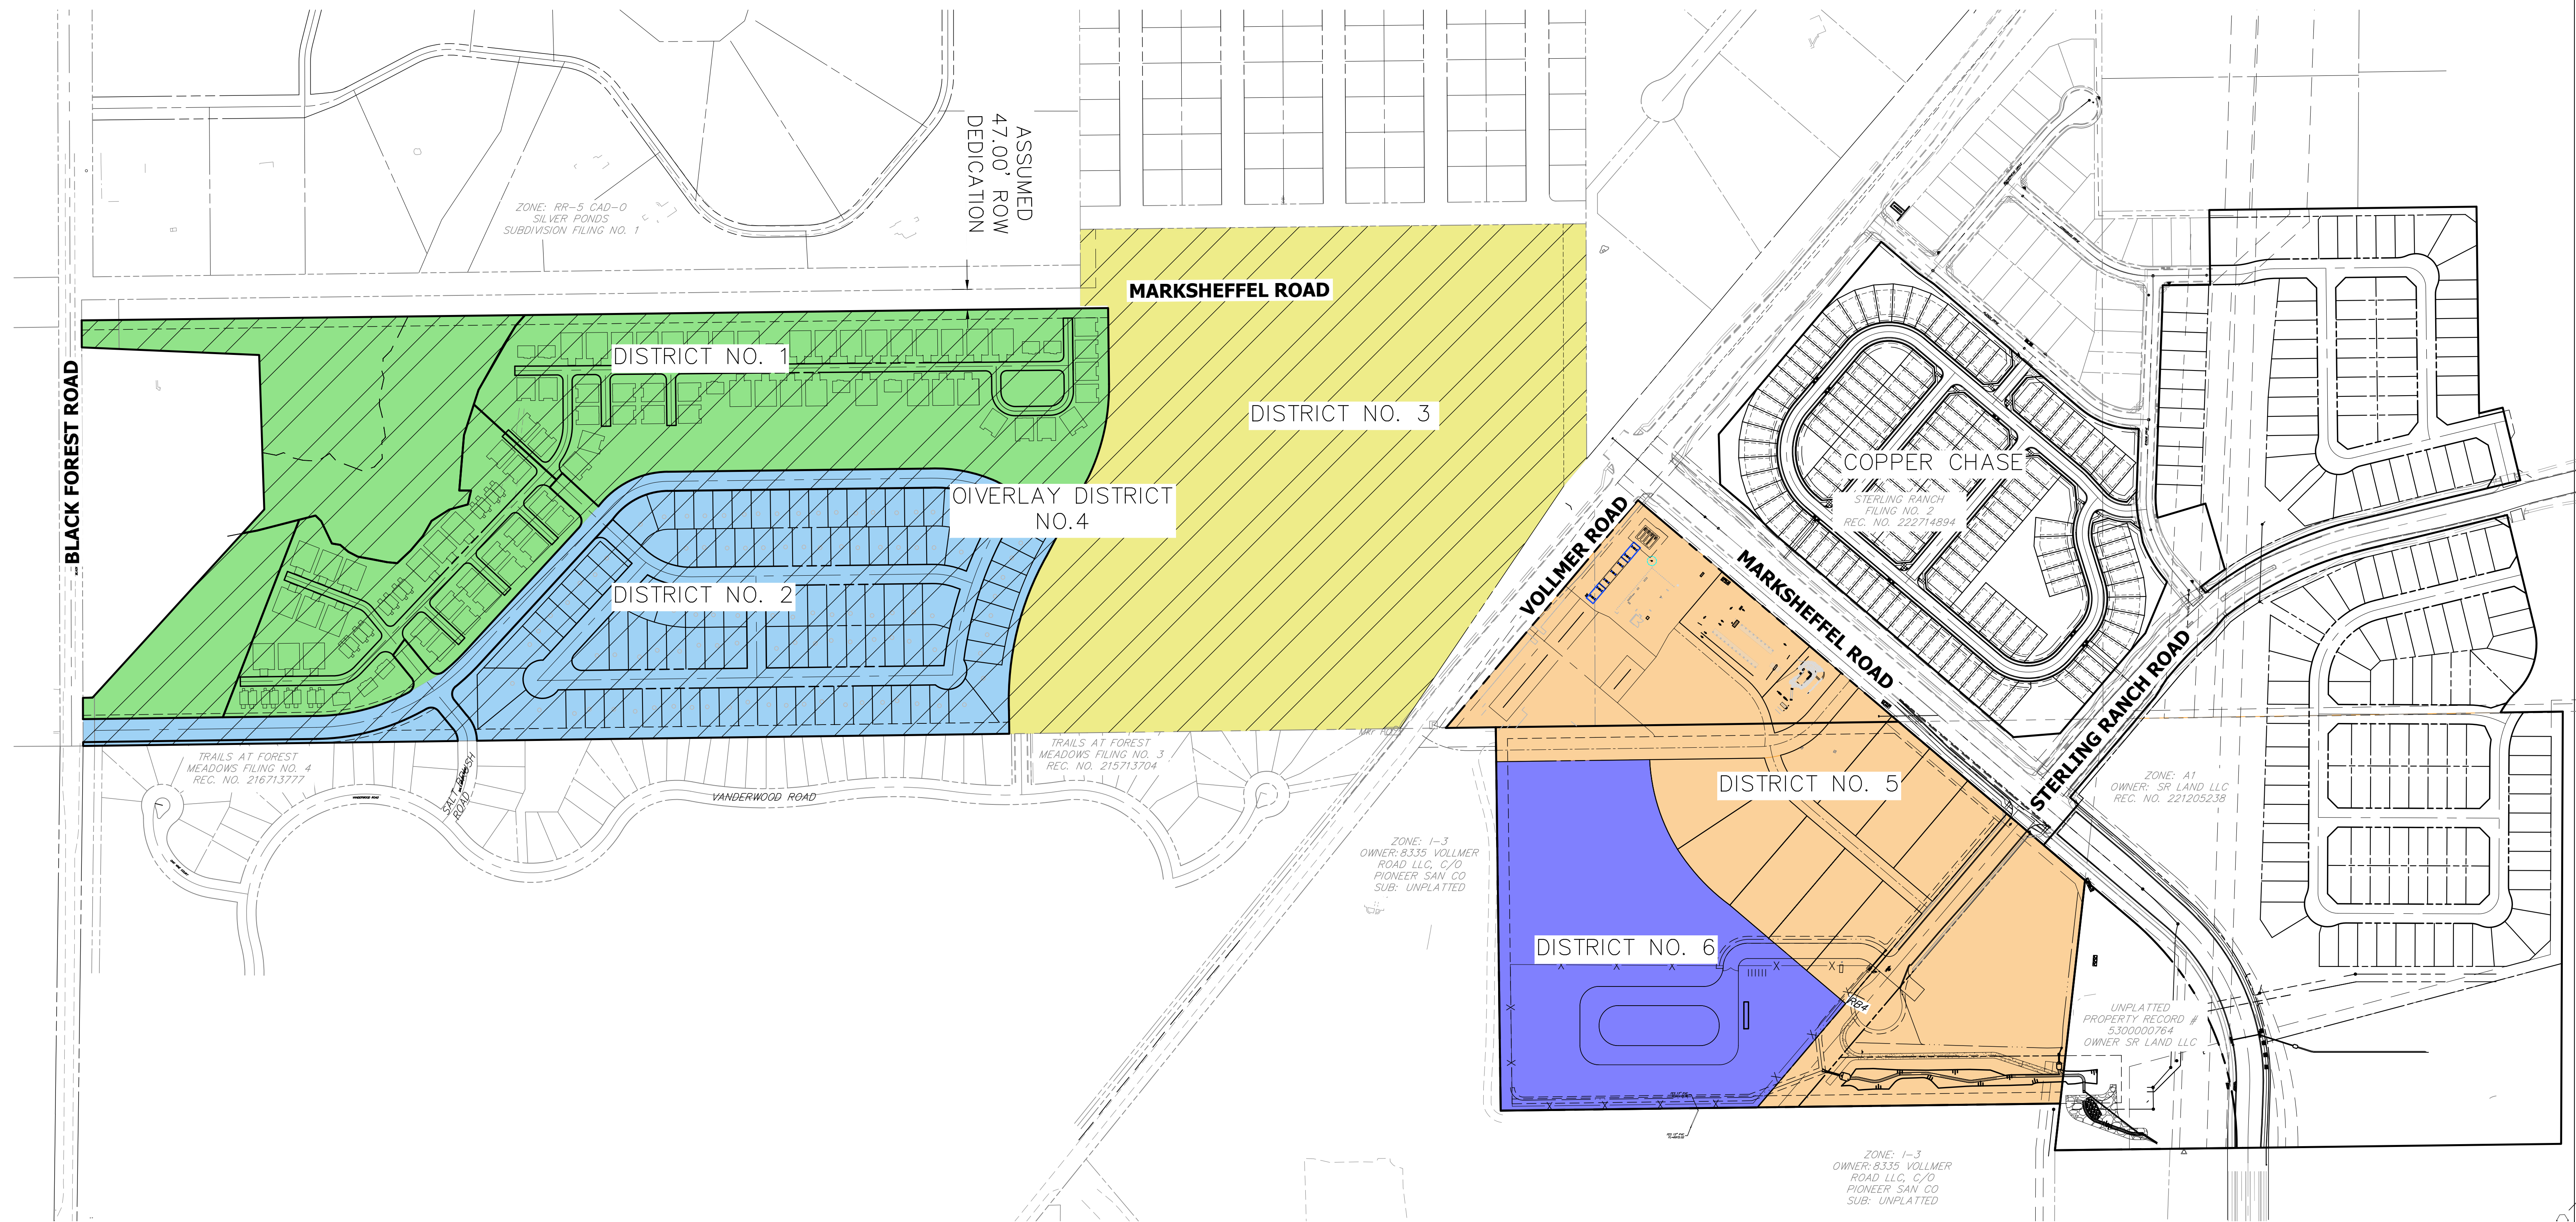

# STONEBRIDGE METROPOLITAN DISTRICT NOs. 1-6 DISTRICT BOUNDARIES

## LEGEND

RESIDENTIAL OVERLAY DISTRICT NO. 4 

200 100 0 200 400  
ORIGINAL SCALE: 1" = 200'

STONEBRIDGE METROPOLITAN DISTRICT	
DISTRICT BOUNDARIES	
JOB NO. 24013	SHEET
LOCATION: EL PASO COUNTY	1
2024-11-11	
	

# STONEBRIDGE METROPOLITAN DISTRICT NO. 1 BOUNDARY MAP

**LEGEND**

DISTRICT NO. 1

STONEBRIDGE METROPOLITAN DISTRICT	
DISTRICT NO. 1 BOUNDARY MAP	
JOB NO. 24013	SHEET
LOCATION: EL PASO COUNTY	1
2024-11-11	
<b>ALL TERRAIN ENGINEERING</b>	

## LEGEND

DISTRICT NO. 2

100 50 0 100 200  
ORIGINAL SCALE: 1" = 100'

STONEBRIDGE METROPOLITAN DISTRICT

DISTRICT NO. 2 BOUNDARY  
JOB NO. 24013  
LOCATION: EL PASO COUNTY  
2024-11-11

SHEET  
1