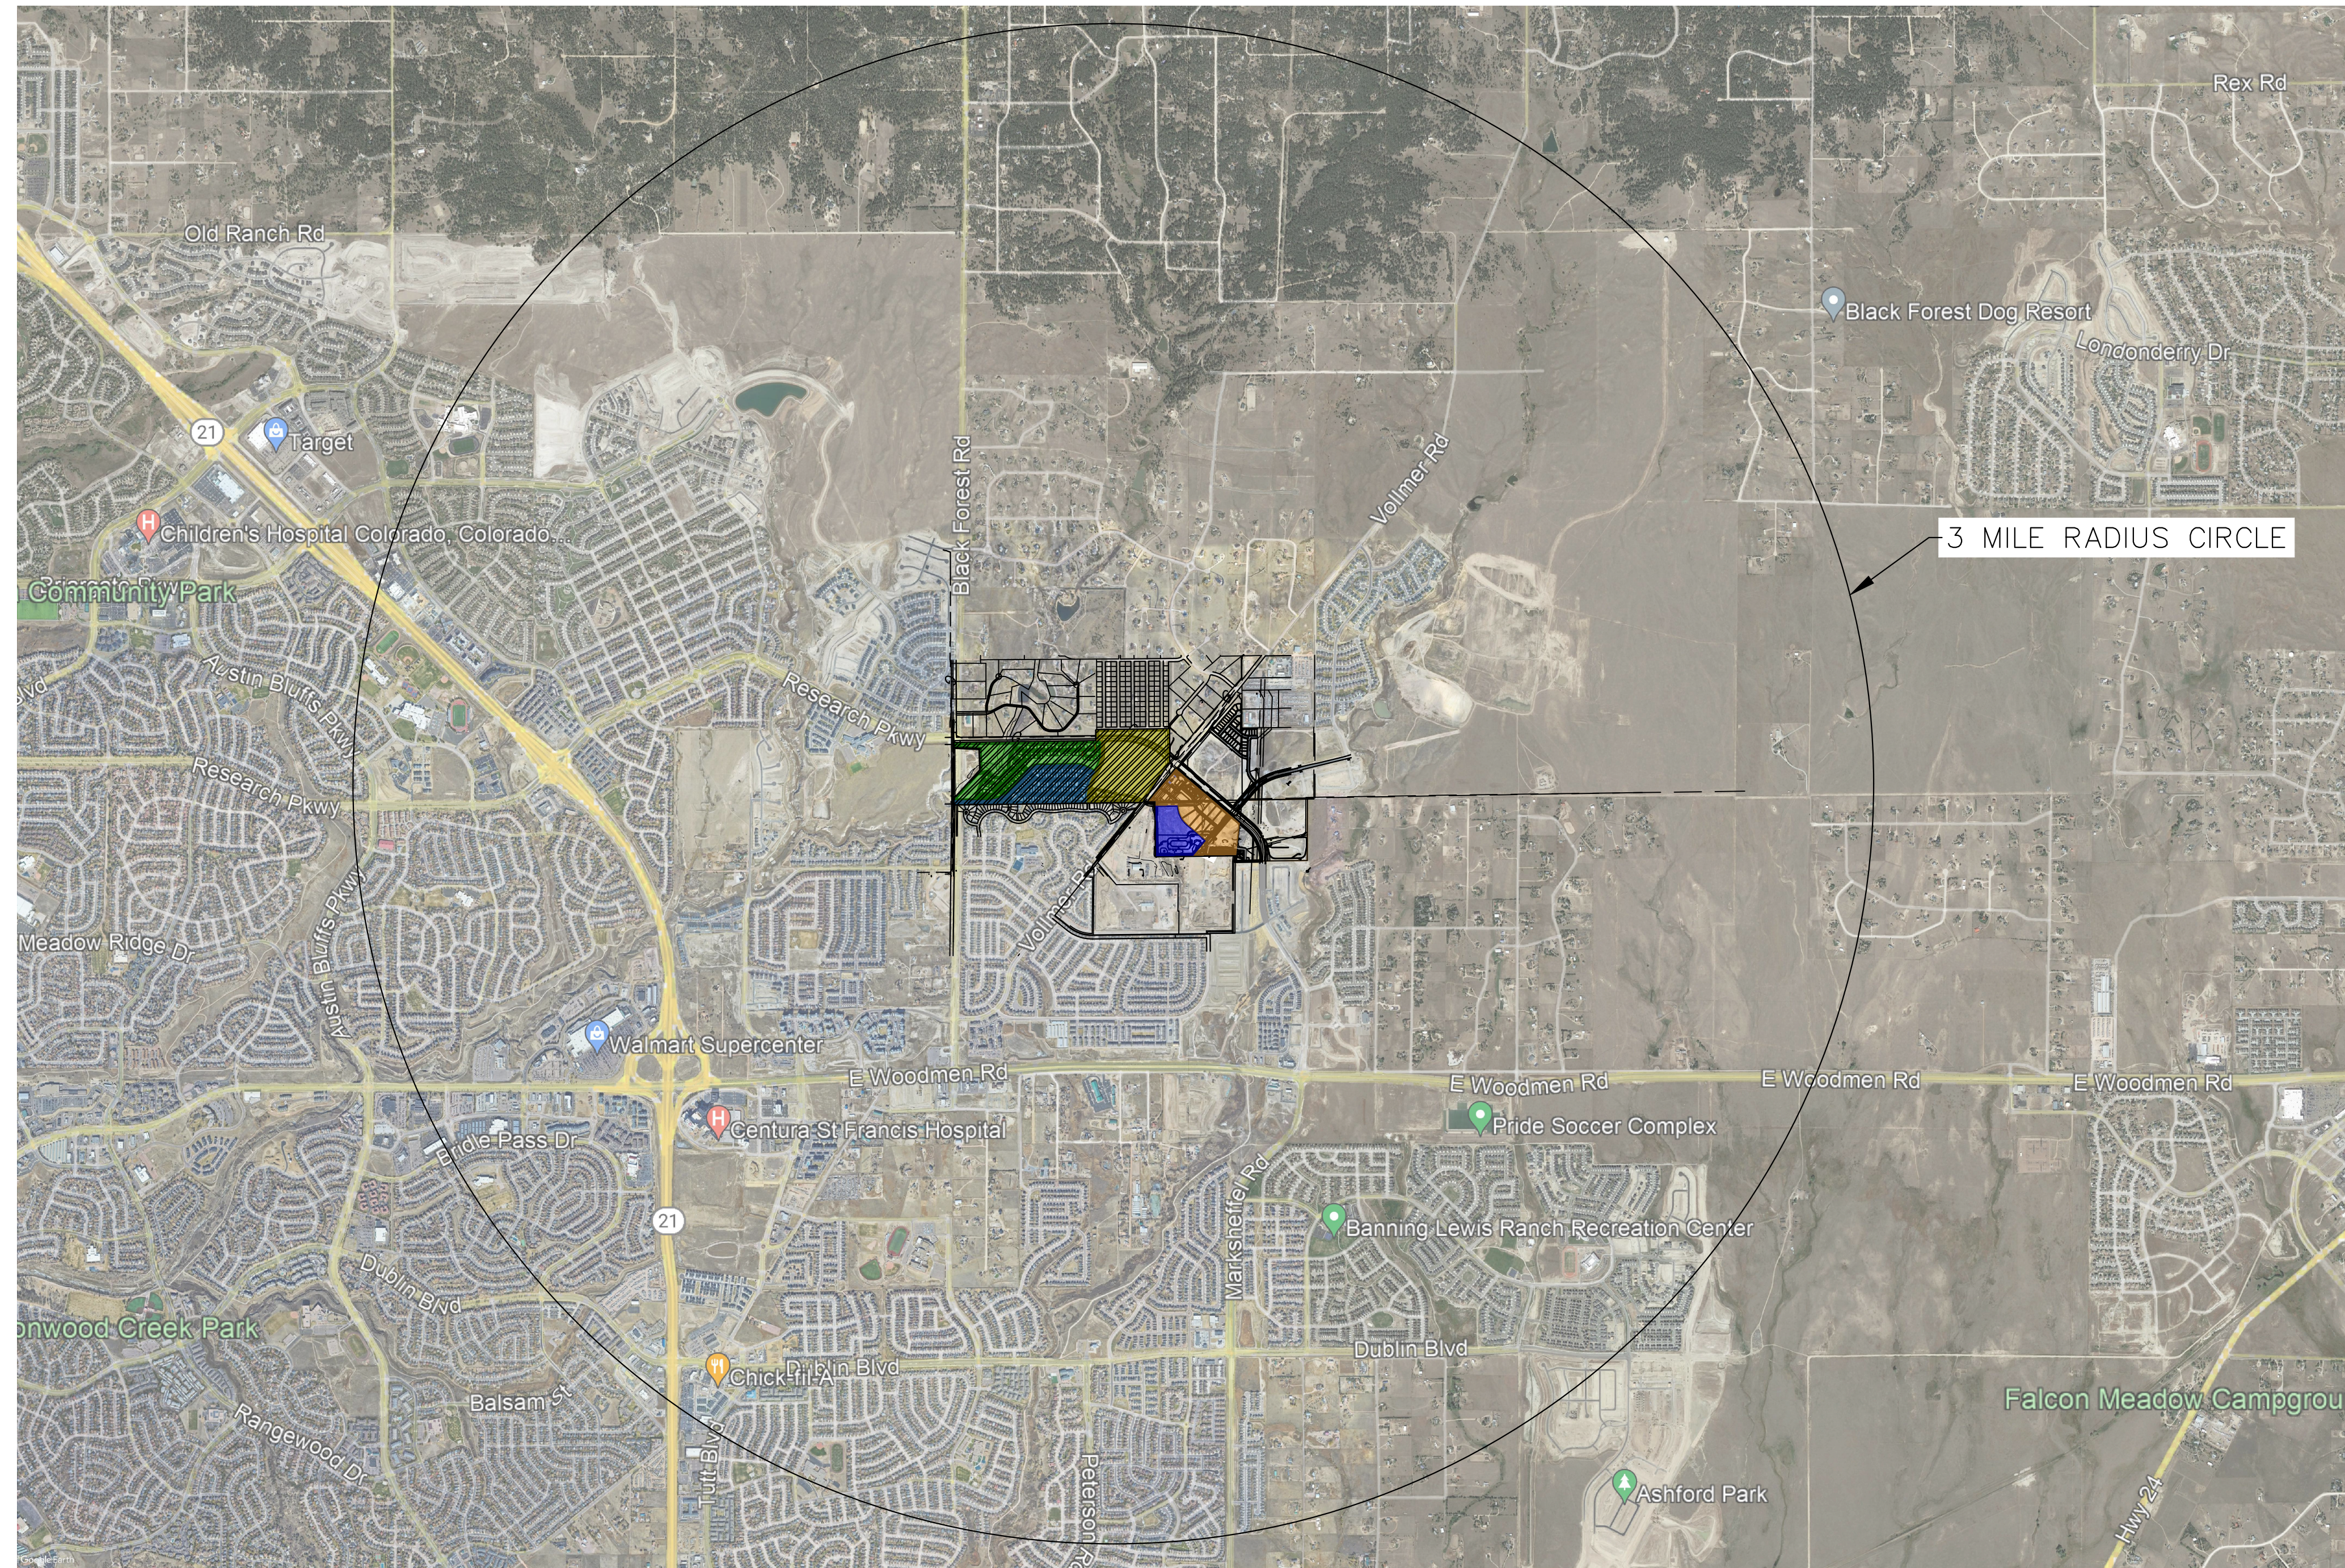

# STONEBRIDGE METROPOLITAN DISTRICT NOs. 1-6 VICINITY MAP

STONEBRIDGE METROPOLITAN  
DISTRICT NOs. 1-6 VICINITY MAP  
2024-3-8  
SHEET 1 OF 1

Centennial 303-740-9393 • Colorado Springs 719-593-2593  
Fort Collins 970-491-9888 • [www.jrengineering.com](http://www.jrengineering.com)