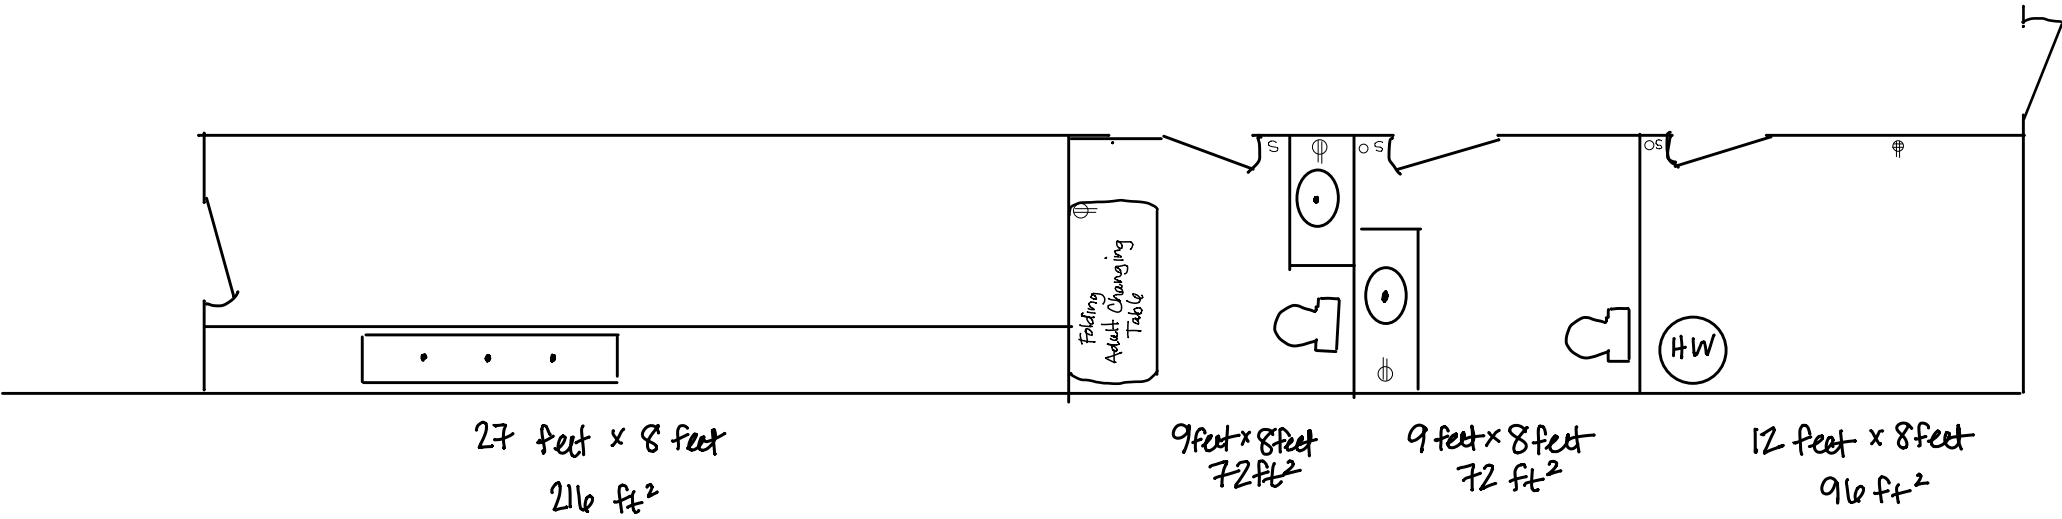

11450 Buckskin Ln, Colorado Springs, CO 80908

Total 57 feet x 8 feet  
456 ft<sup>2</sup>

11450 Bundeskin Lane, Colorado Springs, CO 80908

FRONT ELEVATION

84 feet across, 12 feet high at ends, 24 feet tall at center

SIDE ELEVATION

120 feet long, 12 feet tall at ends, 24 feet tall at center