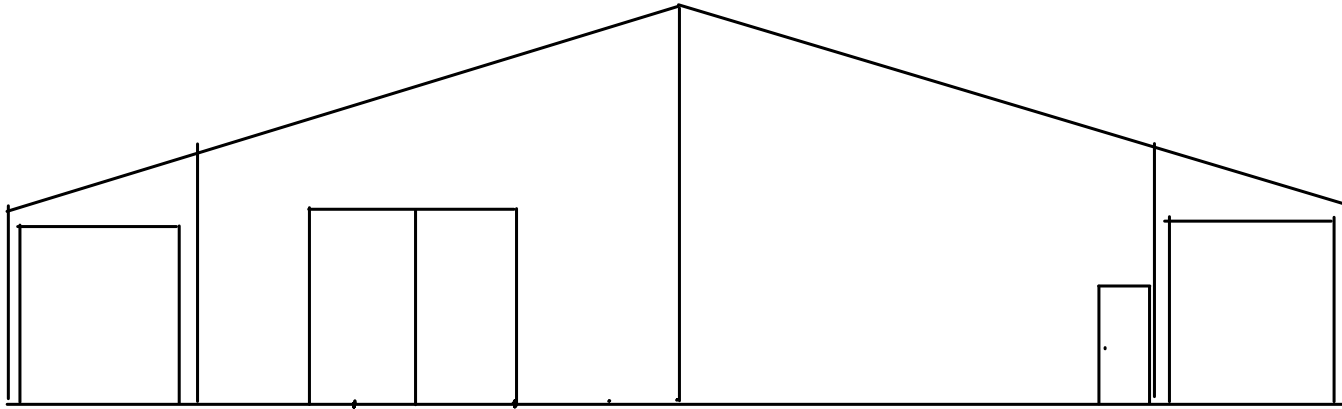

11450 Buckskin Ln, Colorado Springs, CO 80908

Total 57 feet x 8 feet  
456 ft<sup>2</sup>

11450 Bundeskin Lane, Colorado Springs, CO 80908

FRONT ELEVATION

84 feet across, 12 feet high at ends, 24 feet tall at center

SIDE ELEVATION

120 feet long, 12 feet tall at ends, 24 feet tall at center