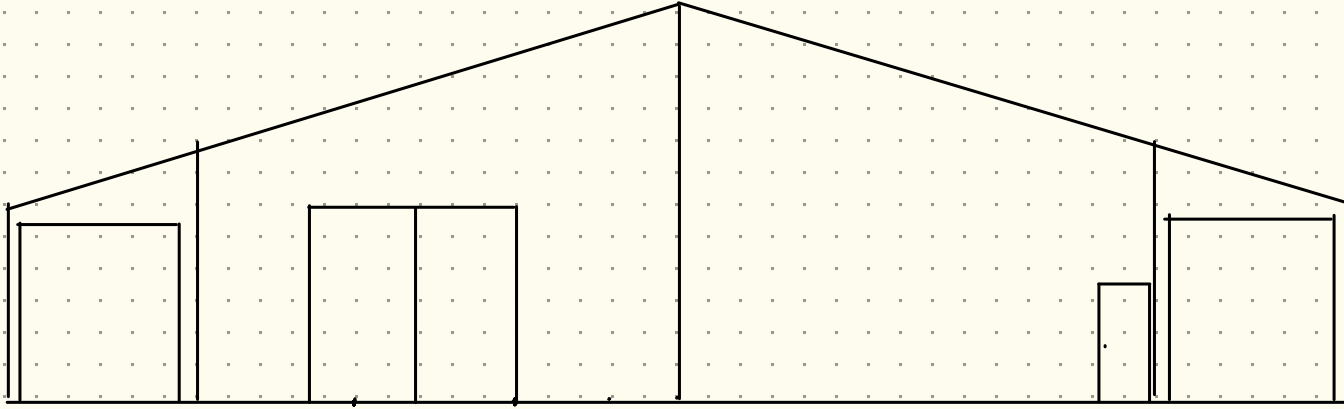

11450 Buckskin Ln, Colorado Springs, CO 80908

27 feet x 8 feet
216 ft²

9 feet x 8 feet
72 ft²

9 feet x 8 feet
72 ft²

12 feet x 8 feet
96 ft²

Total 57 feet x 8 feet
456 ft²

11450 Bundeskin Lane, Colorado Springs, CO 80908

FRONT ELEVATION

84 feet across, 12 feet high at ends, 24 feet tall at center

SIDE ELEVATION

120 feet long, 12 feet tall at ends, 24 feet tall at center