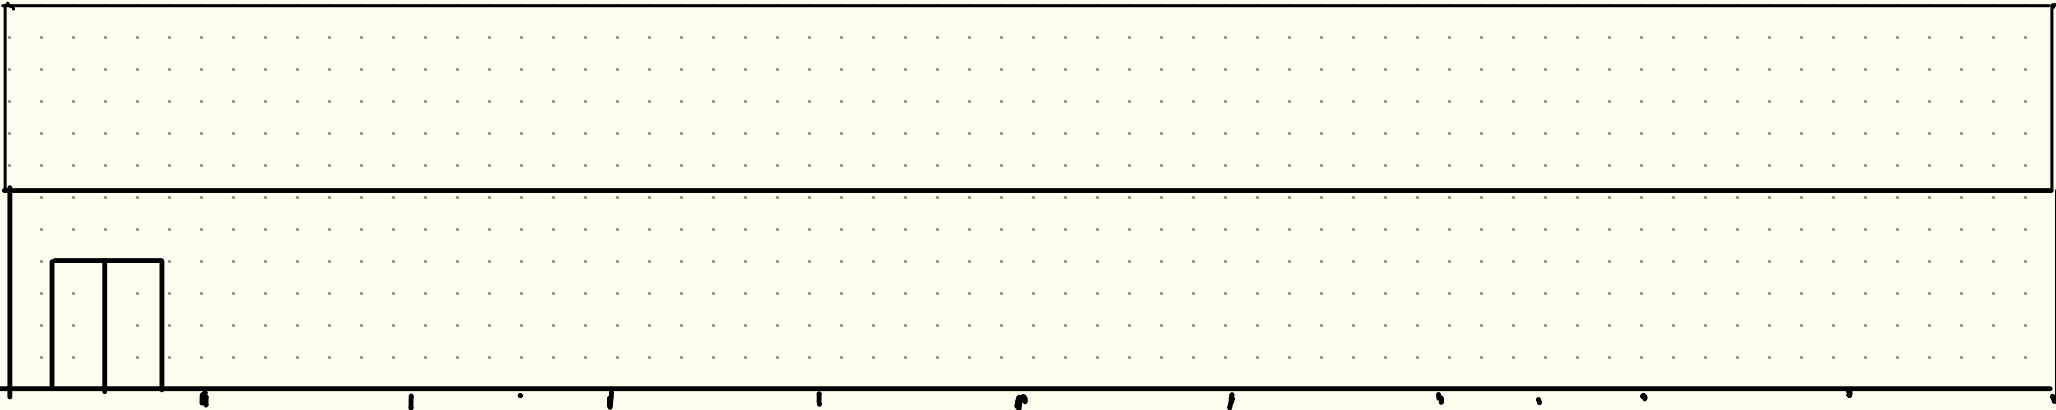

11450 Buckskin Ln, Colorado Springs, CO 80908

27 feet x 8 feet
216 ft²

9 feet x 8 feet
72 ft²

9 feet x 8 feet
72 ft²

12 feet x 8 feet
96 ft²

Total 57 feet x 8 feet
456 ft²

11450 Bundeskin Lane, Colorado Springs, CO 80908

FRONT ELEVATION

84 feet across, 12 feet high at ends, 24 feet tall at center

SIDE ELEVATION

120 feet long, 12 feet tall at ends, 24 feet tall at center