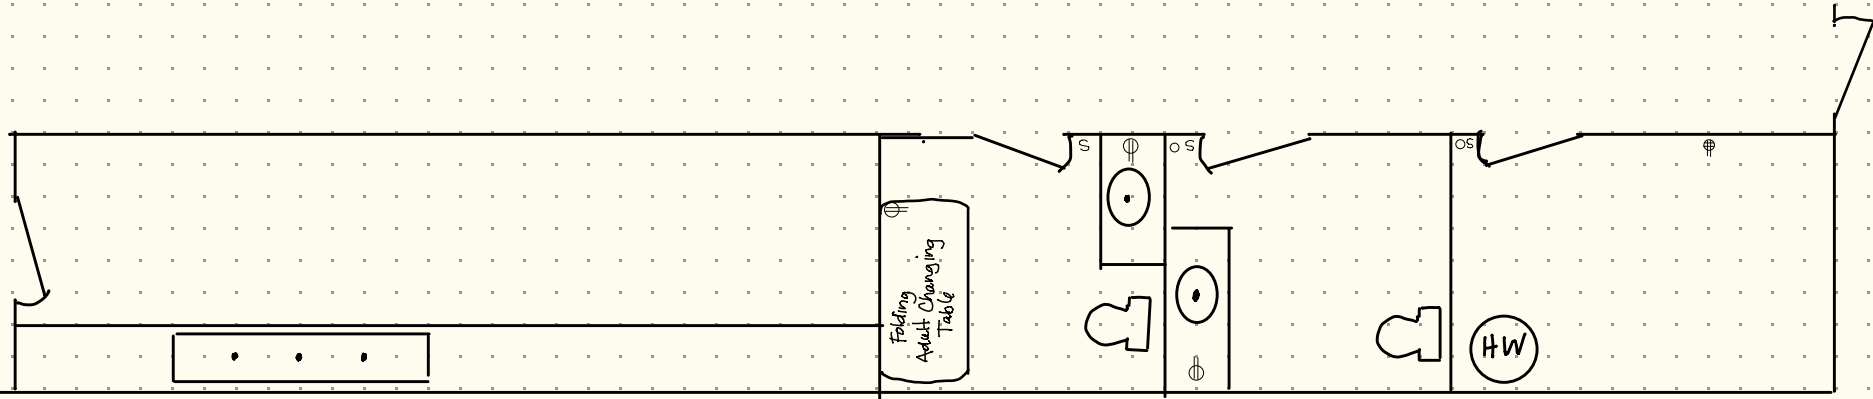

11450 Buckskin Ln, Colorado Springs, CO 80908

27 feet x 8 feet
216 ft²

9 feet x 8 feet
72 ft²

9 feet x 8 feet
72 ft²

12 feet x 8 feet
96 ft²

Total 57 feet x 8 feet
456 ft²

11450 Bundeskin Lane, Colorado Springs, CO 80908

FRONT ELEVATION

84 feet across, 12 feet high at ends, 24 feet tall at center

SIDE ELEVATION

120 feet long, 12 feet tall at ends, 24 feet tall at center