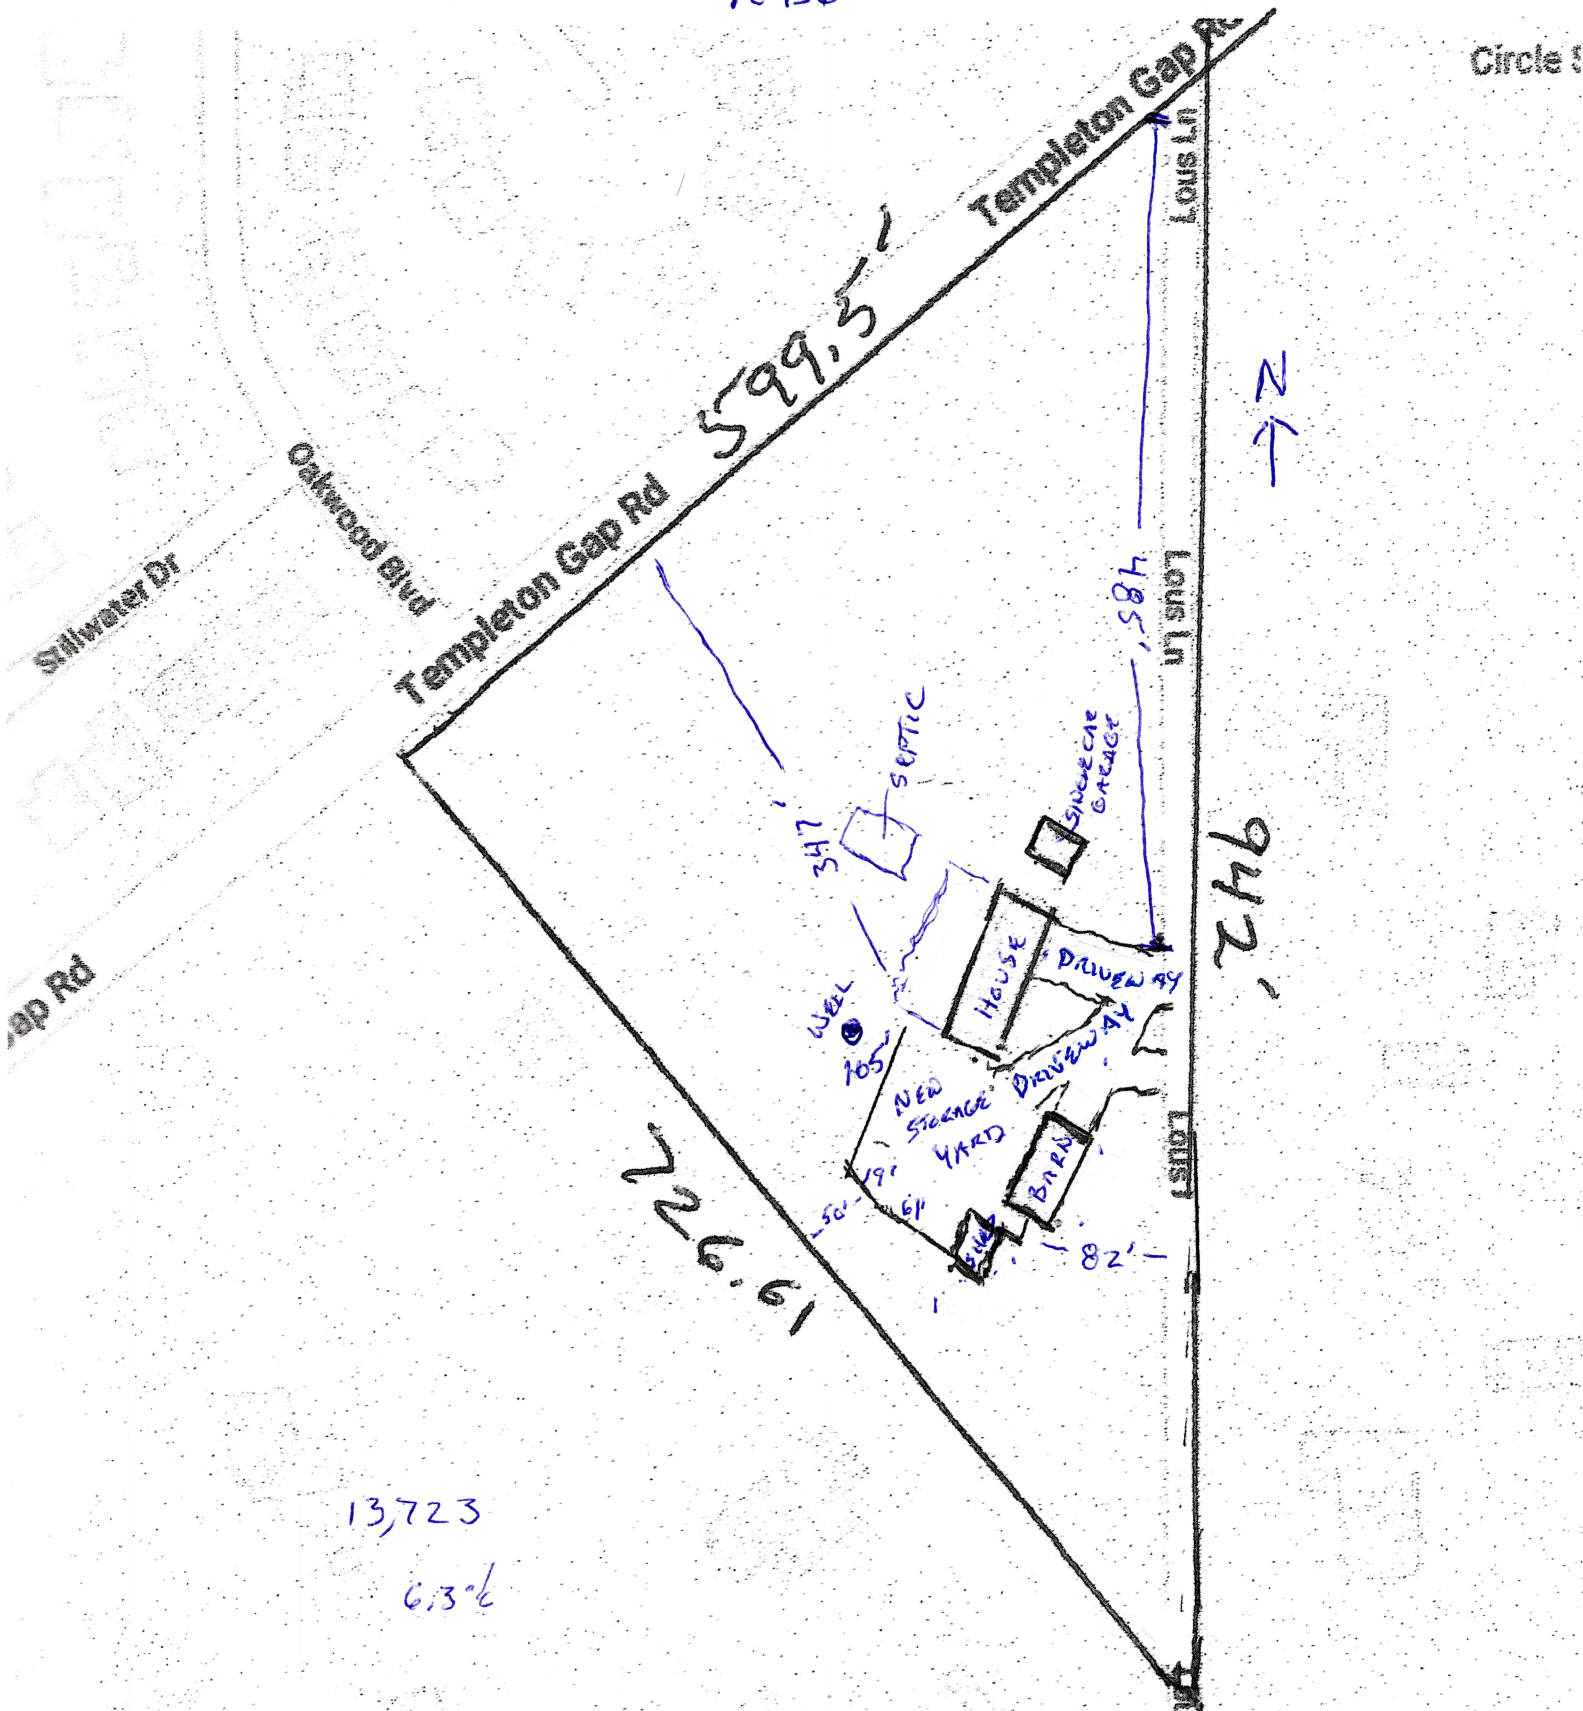

NEW STORAGE YARD.

LOT SIZE 217,800 SF

NEW STORAGE YARD 9,500 SF

9500 STYARD / 217,800 LOT

.0436

2,340 SF

1,375 SF

288 SF

220 SF

HOUSE

BARN

SINGLE CAR GARAGE

SHED

Rd

Circle 5

13,723