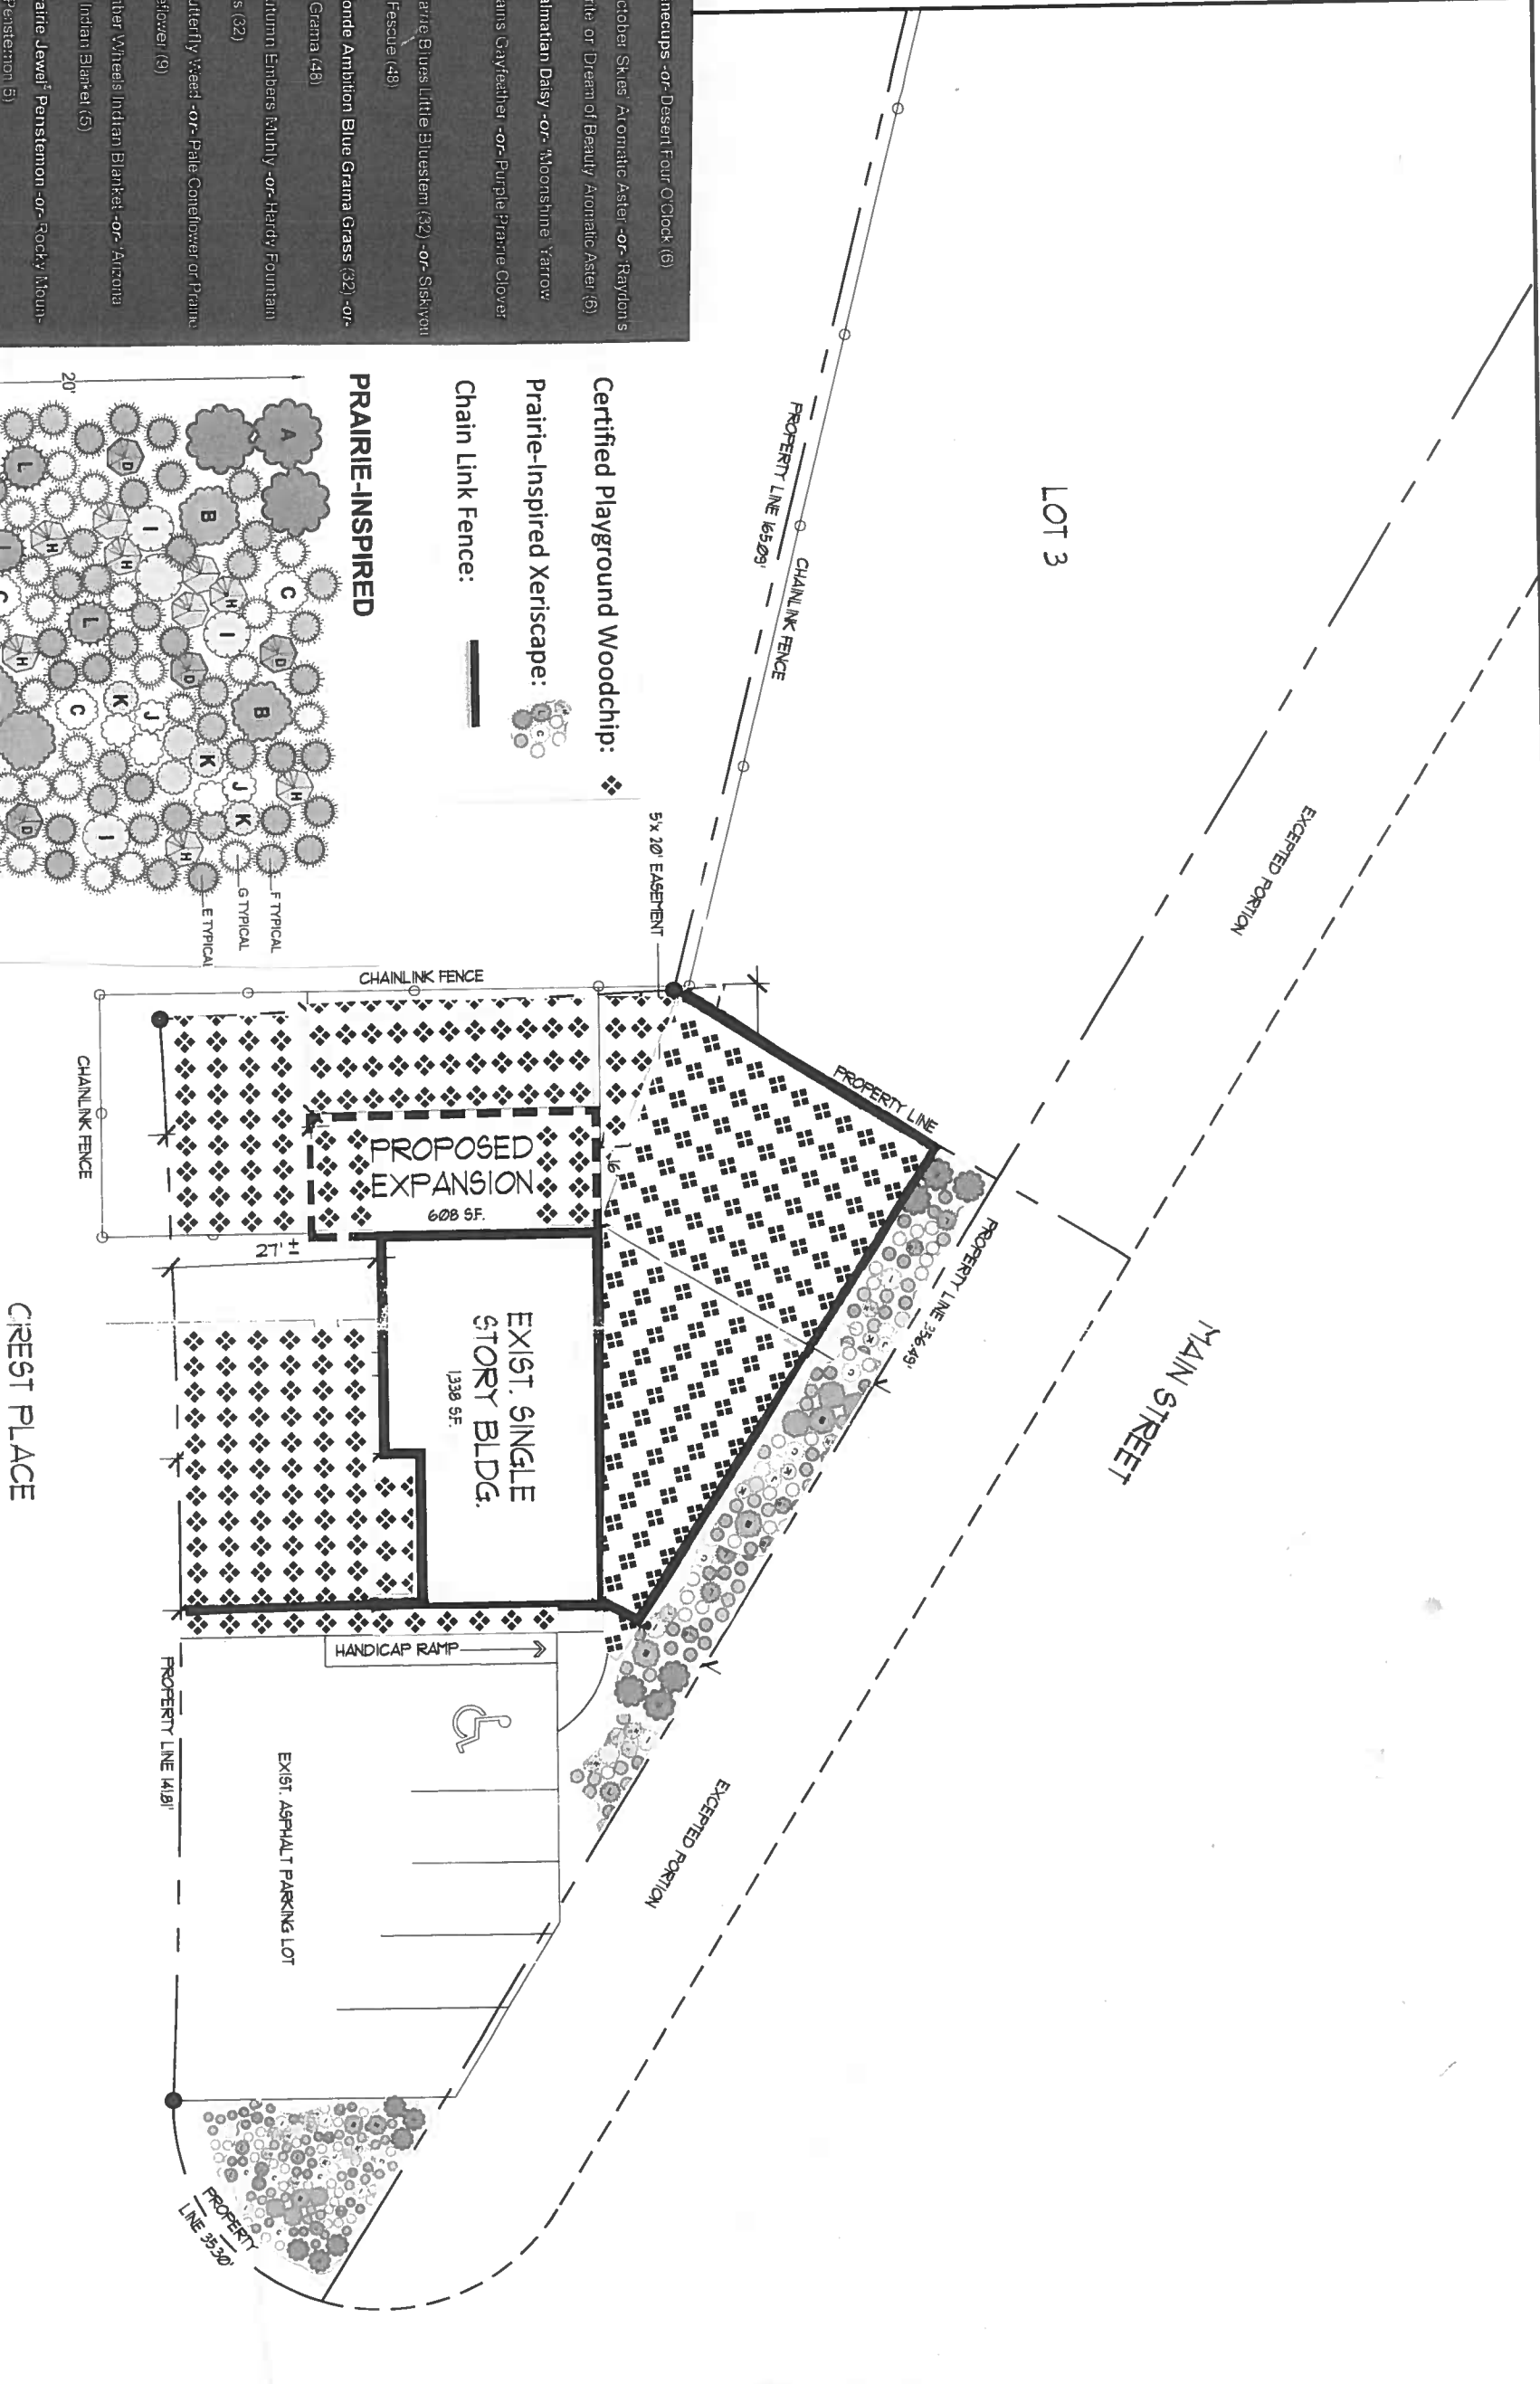

**PRAIRIE-INSPIRED**

- Certified Playground Woodchip: ❖
- Prairie-Inspired Xeriscape:
- Chain Link Fence:

**SITE PLAN**

SHEET  
**A-1**  
OF 1

**CREST PLACE**  
1729 CREST PLACE  
SECURITY, COLORADO

**MACDONALD & associates**  
architects/planners  
422 E. Vermijo, Suite 205  
Colorado Springs, Colorado 80903  
(719) 473-7123

REVISIONS:

PROJECT NO: E04
DATE: 8/2/5
DRAWN BY: MFM
CHECKED BY: MFM
SCALE: AS NOTED