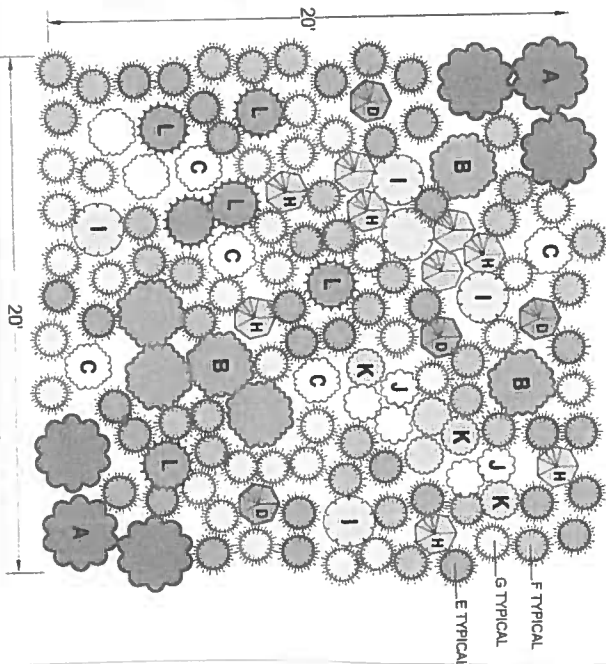

- A. Wirecups -or- Desert Four O'Clock (6)
- B. October Skies' Atomic Aster -or- Raydon's Favorite' or Dream of Beauty' Atomic Aster (6)
- C. Dalmatian Daisy -or- Moonshine Yarrow
- D. Plains Gayfeather -or- Purple Prairie Clover
- (4)
- E. Prairie Blues Little Bluestem (32) -or- Siskiyon Blue Fescue (48)
- F. Blonde Ambition Blue Grama Grass (32) -or- Blue Grama (48)
- G. Autumn Embers Mully -or- Hardy Fountain Grass (32)
- H. Butterfly Weed -or- Pale Coneflower or Prairie Coneflower (9)
- I. Amber Wheels Indian Blanket -or- Arizona Sun Indian Blanket (5)
- J. Prairie Jewel Penstemon -or- Rocky Mountain Penstemon (5)
- K. Western Blue Flax -or- French Blue Flax (5)
- L. Colorado Desert Bluestar -or- Blue Ice Bluestar (5)

**PRAIRIE-INSPIRED**

- Certified Playground Woodchip: ❖
- Prairie-Inspired Xeriscape:
- Chain Link Fence:

**SITE PLAN**

SHEET  
**A-1**  
OF 1

**CREST PLACE**  
1729 CREST PLACE  
SECURITY, COLORADO

**MACDONALD & associates**  
architects/planners  
422 E. Vermijo, Suite 205  
Colorado Springs, Colorado 80903  
(719) 473-7123