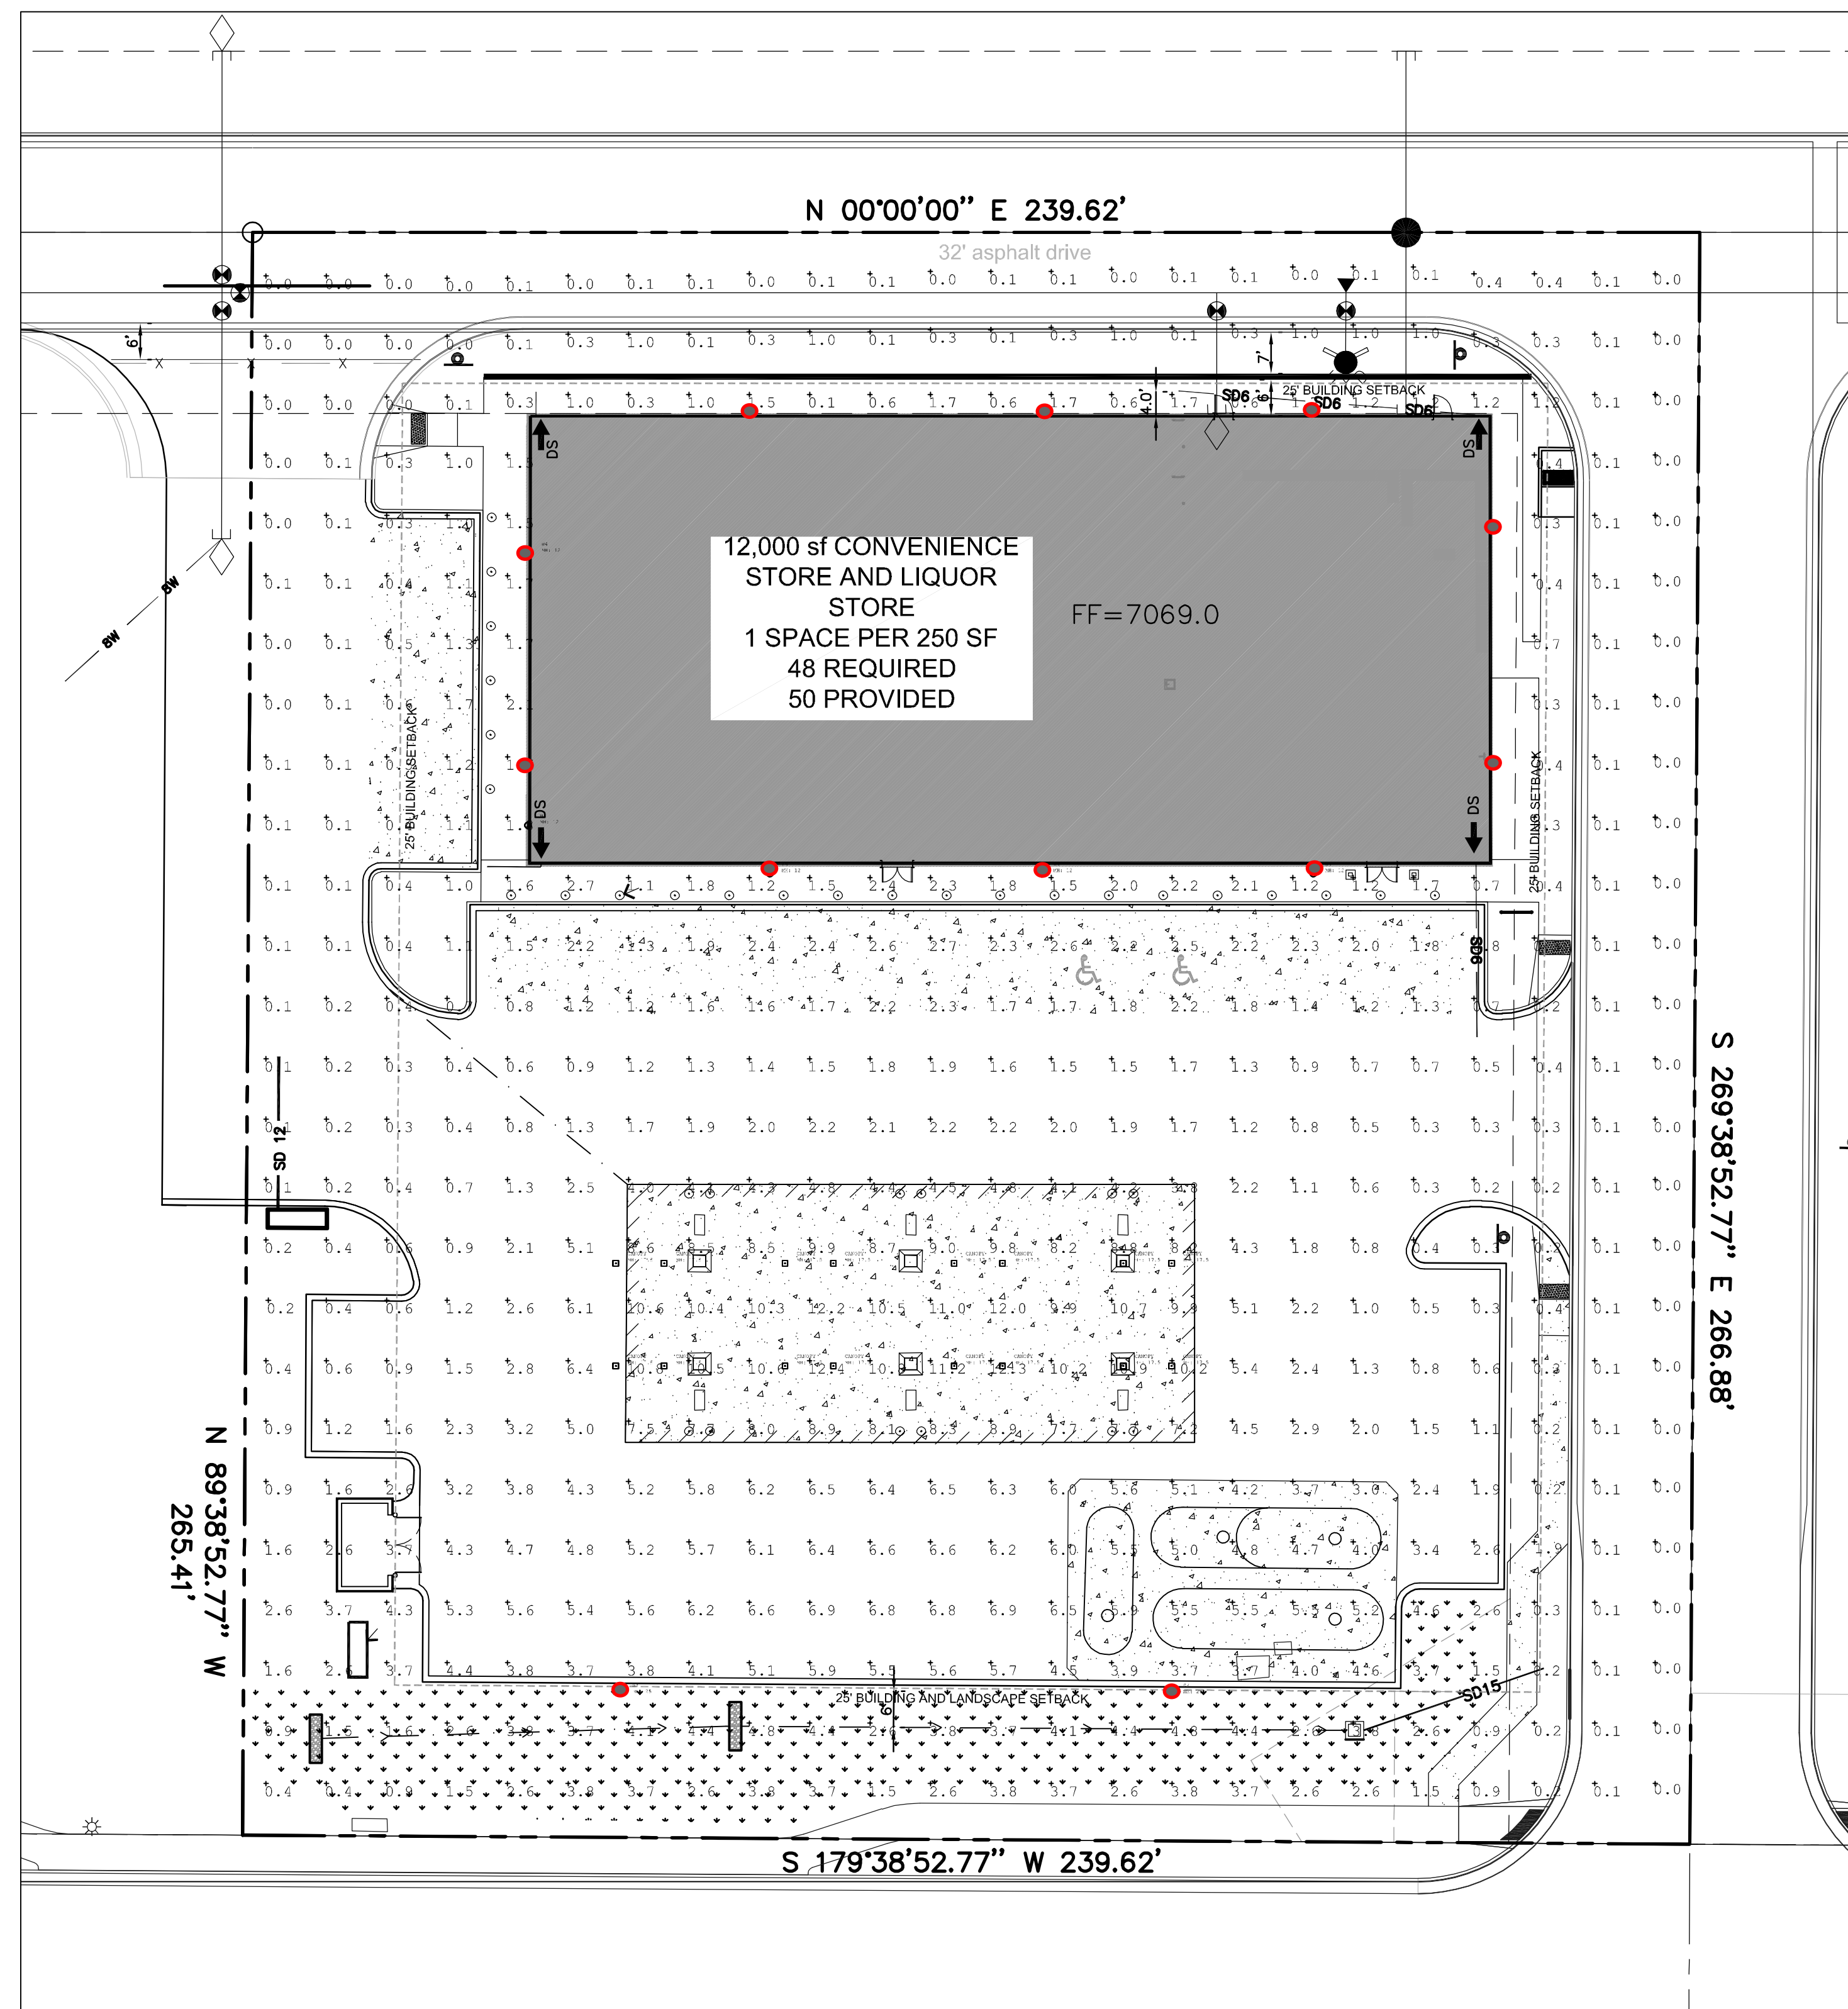

THE SHOPS AT FILING NO. 2 AT MERIDIAN RANCH

PHOTOMETRIC PLAN

EL PASO COUNTY, COLORADO.
FALCON, COLORADO

BEACON
RATIO Series
ANALOG LIGHT FIXTURE

FEATURES

- Low profile LED luminaire with a variety of RFL configurations for the application to be used.
- Features a clear lens which provides a large beam diameter with a wide distribution of light.
- Clear lens provides excellent visibility and safety.
- Clear lens provides excellent visibility and safety.
- Clear lens provides excellent visibility and safety.