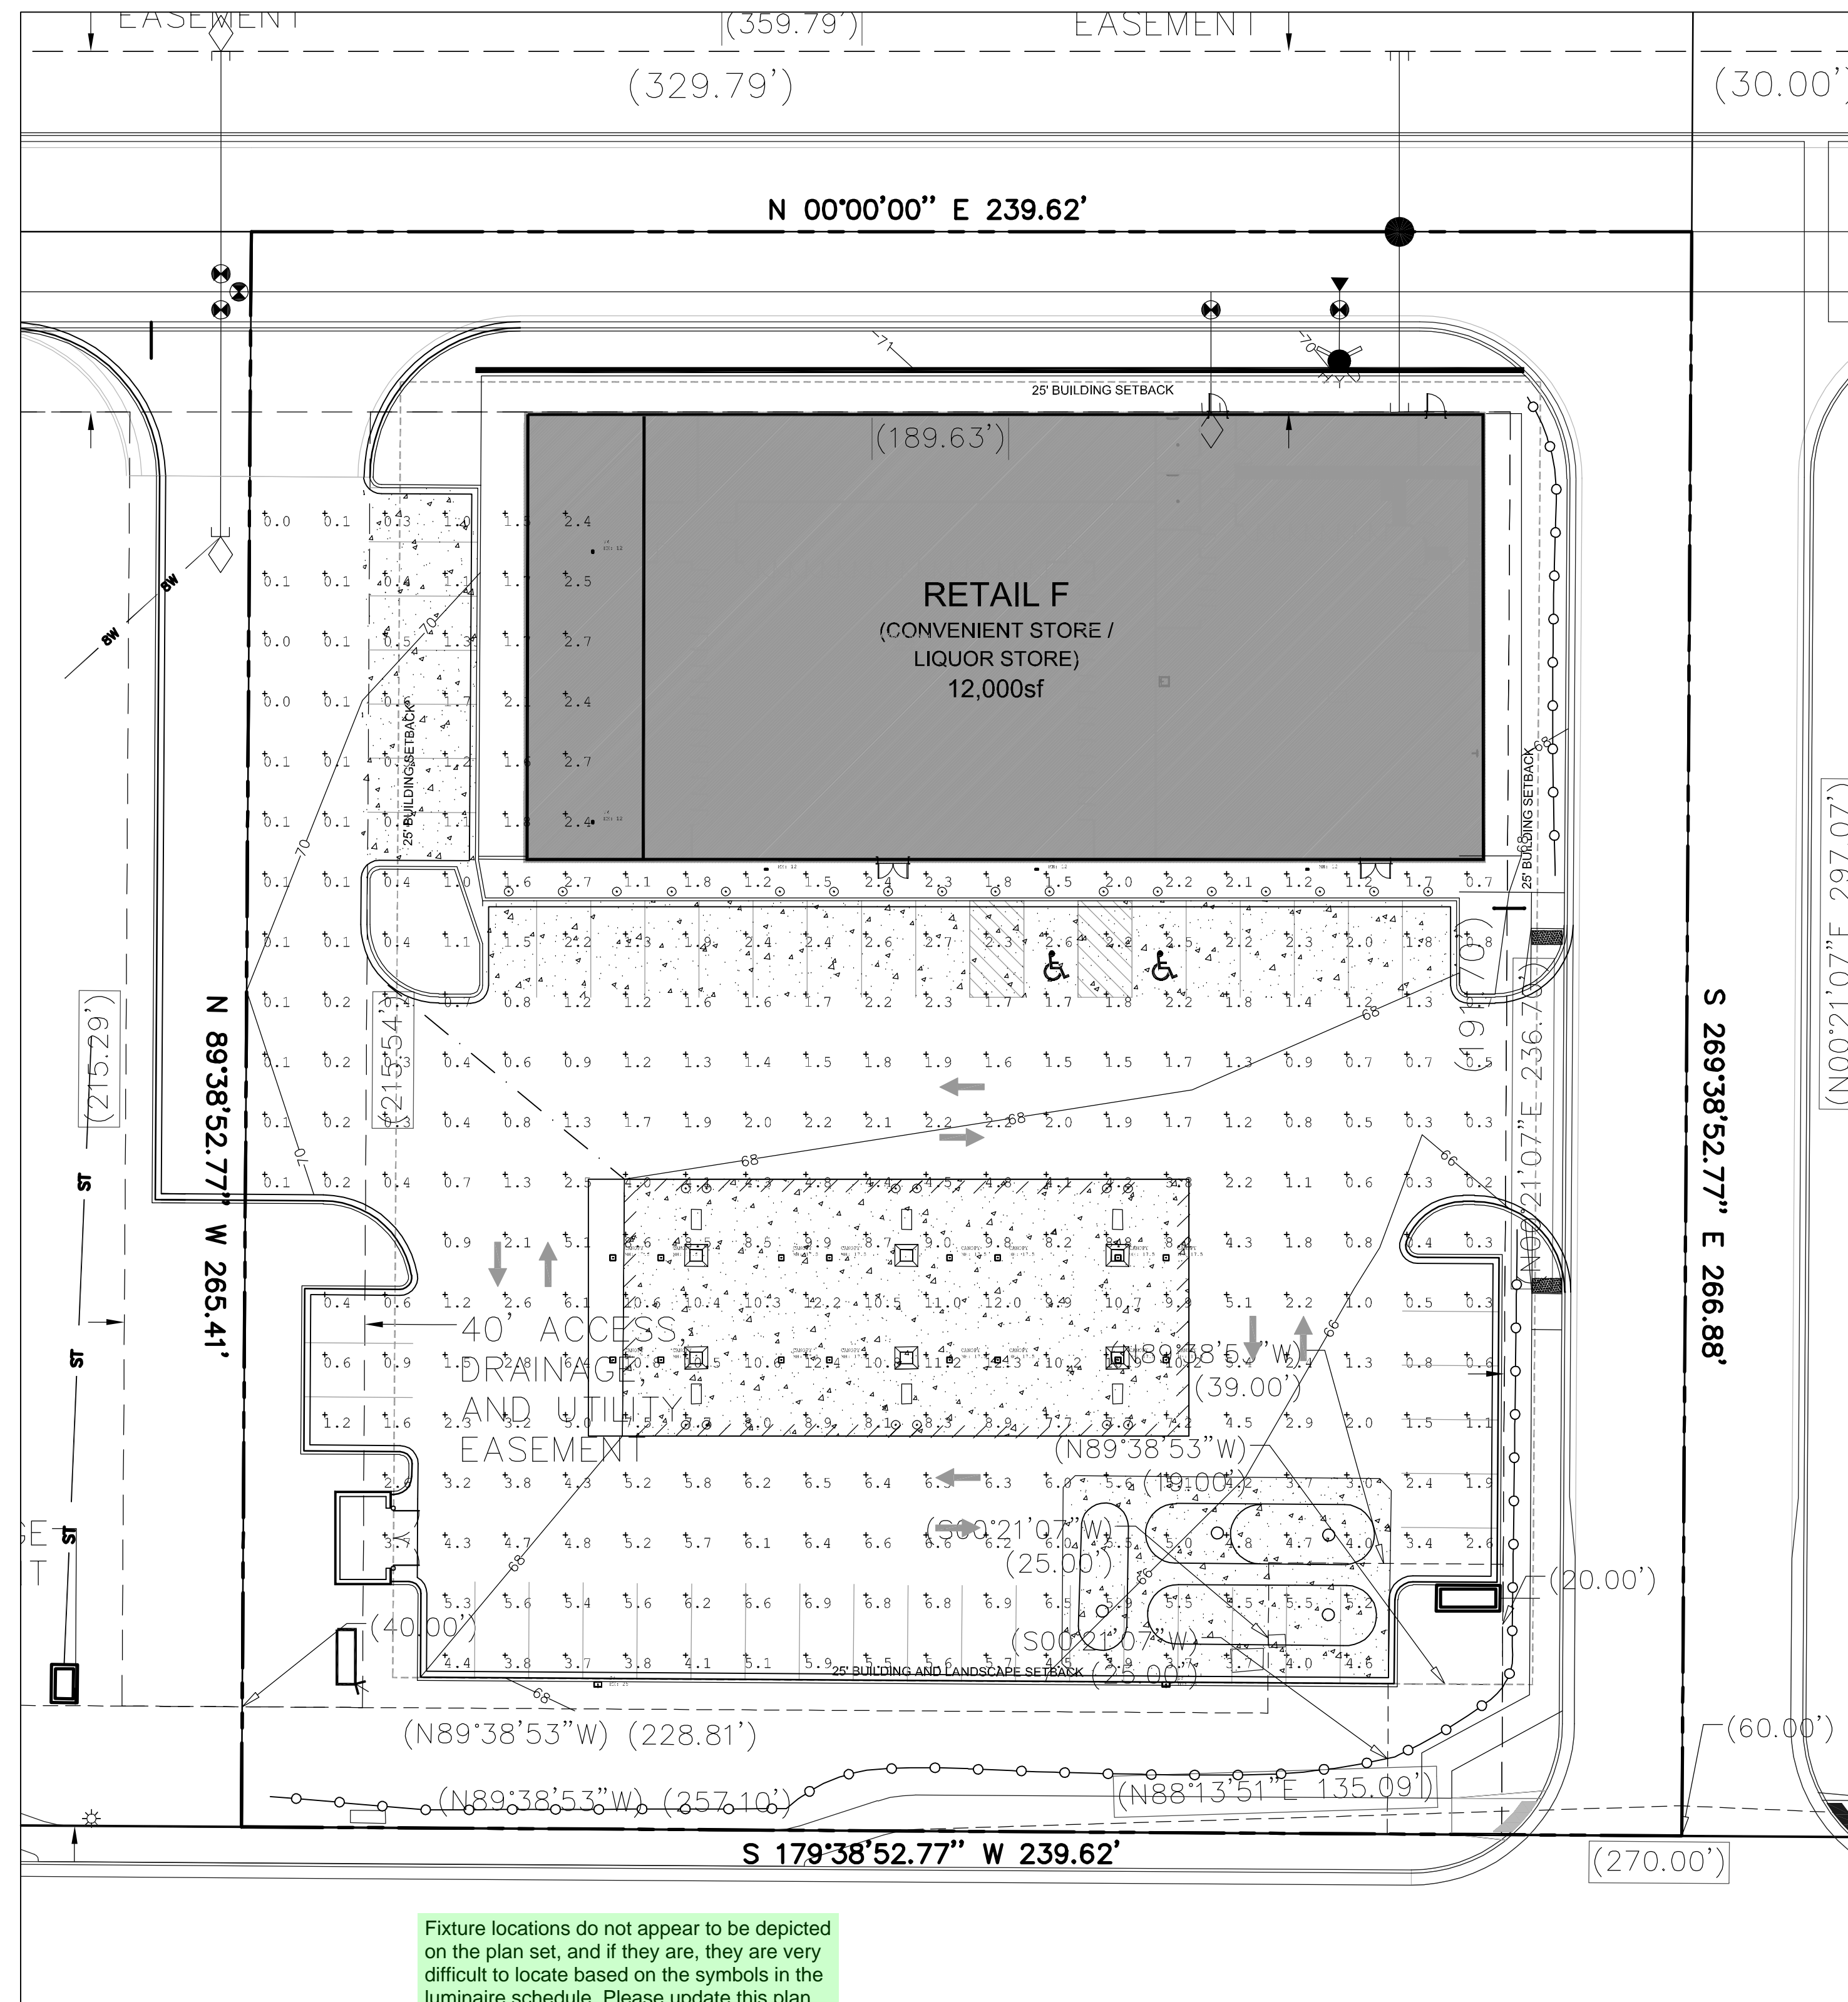

THE SHOP'S AT MERIDIAN RANCH

FILING NO. 1A, LOT 2

PHOTOMETRIC PLAN

EL PASO COUNTY, COLORADO.
FALCON, COLORADO

Update the title block to reflect the plat

Fixture locations do not appear to be depicted on the plan set, and if they are, they are very difficult to locate based on the symbols in the luminaire schedule. Please update this plan for clarity.

This lighting plan doesn't provide photometrics for the entire site - it only provides for the parking lot. You need to show that the foot candles are less than 0.1 at property boundaries where adjacent to residential property or public right-of-way (i.e. Stapleton).

| Qty | Label | Arrangement | LLF | Description | Tag |
|-----|--------|-------------|-------|-----------------------|--------|
| 16 | CANOPY | SINGLE | 0.855 | VSH-30-4K7-UNV | BEACON |
| 2 | S3 | SINGLE | 0.855 | RAR2-480L-210-4K7-3-U | BEACON |
| 5 | W4 | SINGLE | 0.855 | RWL1-48L-25-4K7-4W-U | BEACON |

| Symbol | Qty | Label | Arrangement | LLF | Description |
|--------|-----|--------|-------------|-------|-----------------------|
| □ | 16 | CANOPY | SINGLE | 0.855 | VSH-30-4K7-UNV |
| □ | 2 | S3 | SINGLE | 0.855 | RAR2-480L-210-4K7-3-U |
| □ | 5 | W4 | SINGLE | 0.855 | RWL1-48L-25-4K7-4W-U |