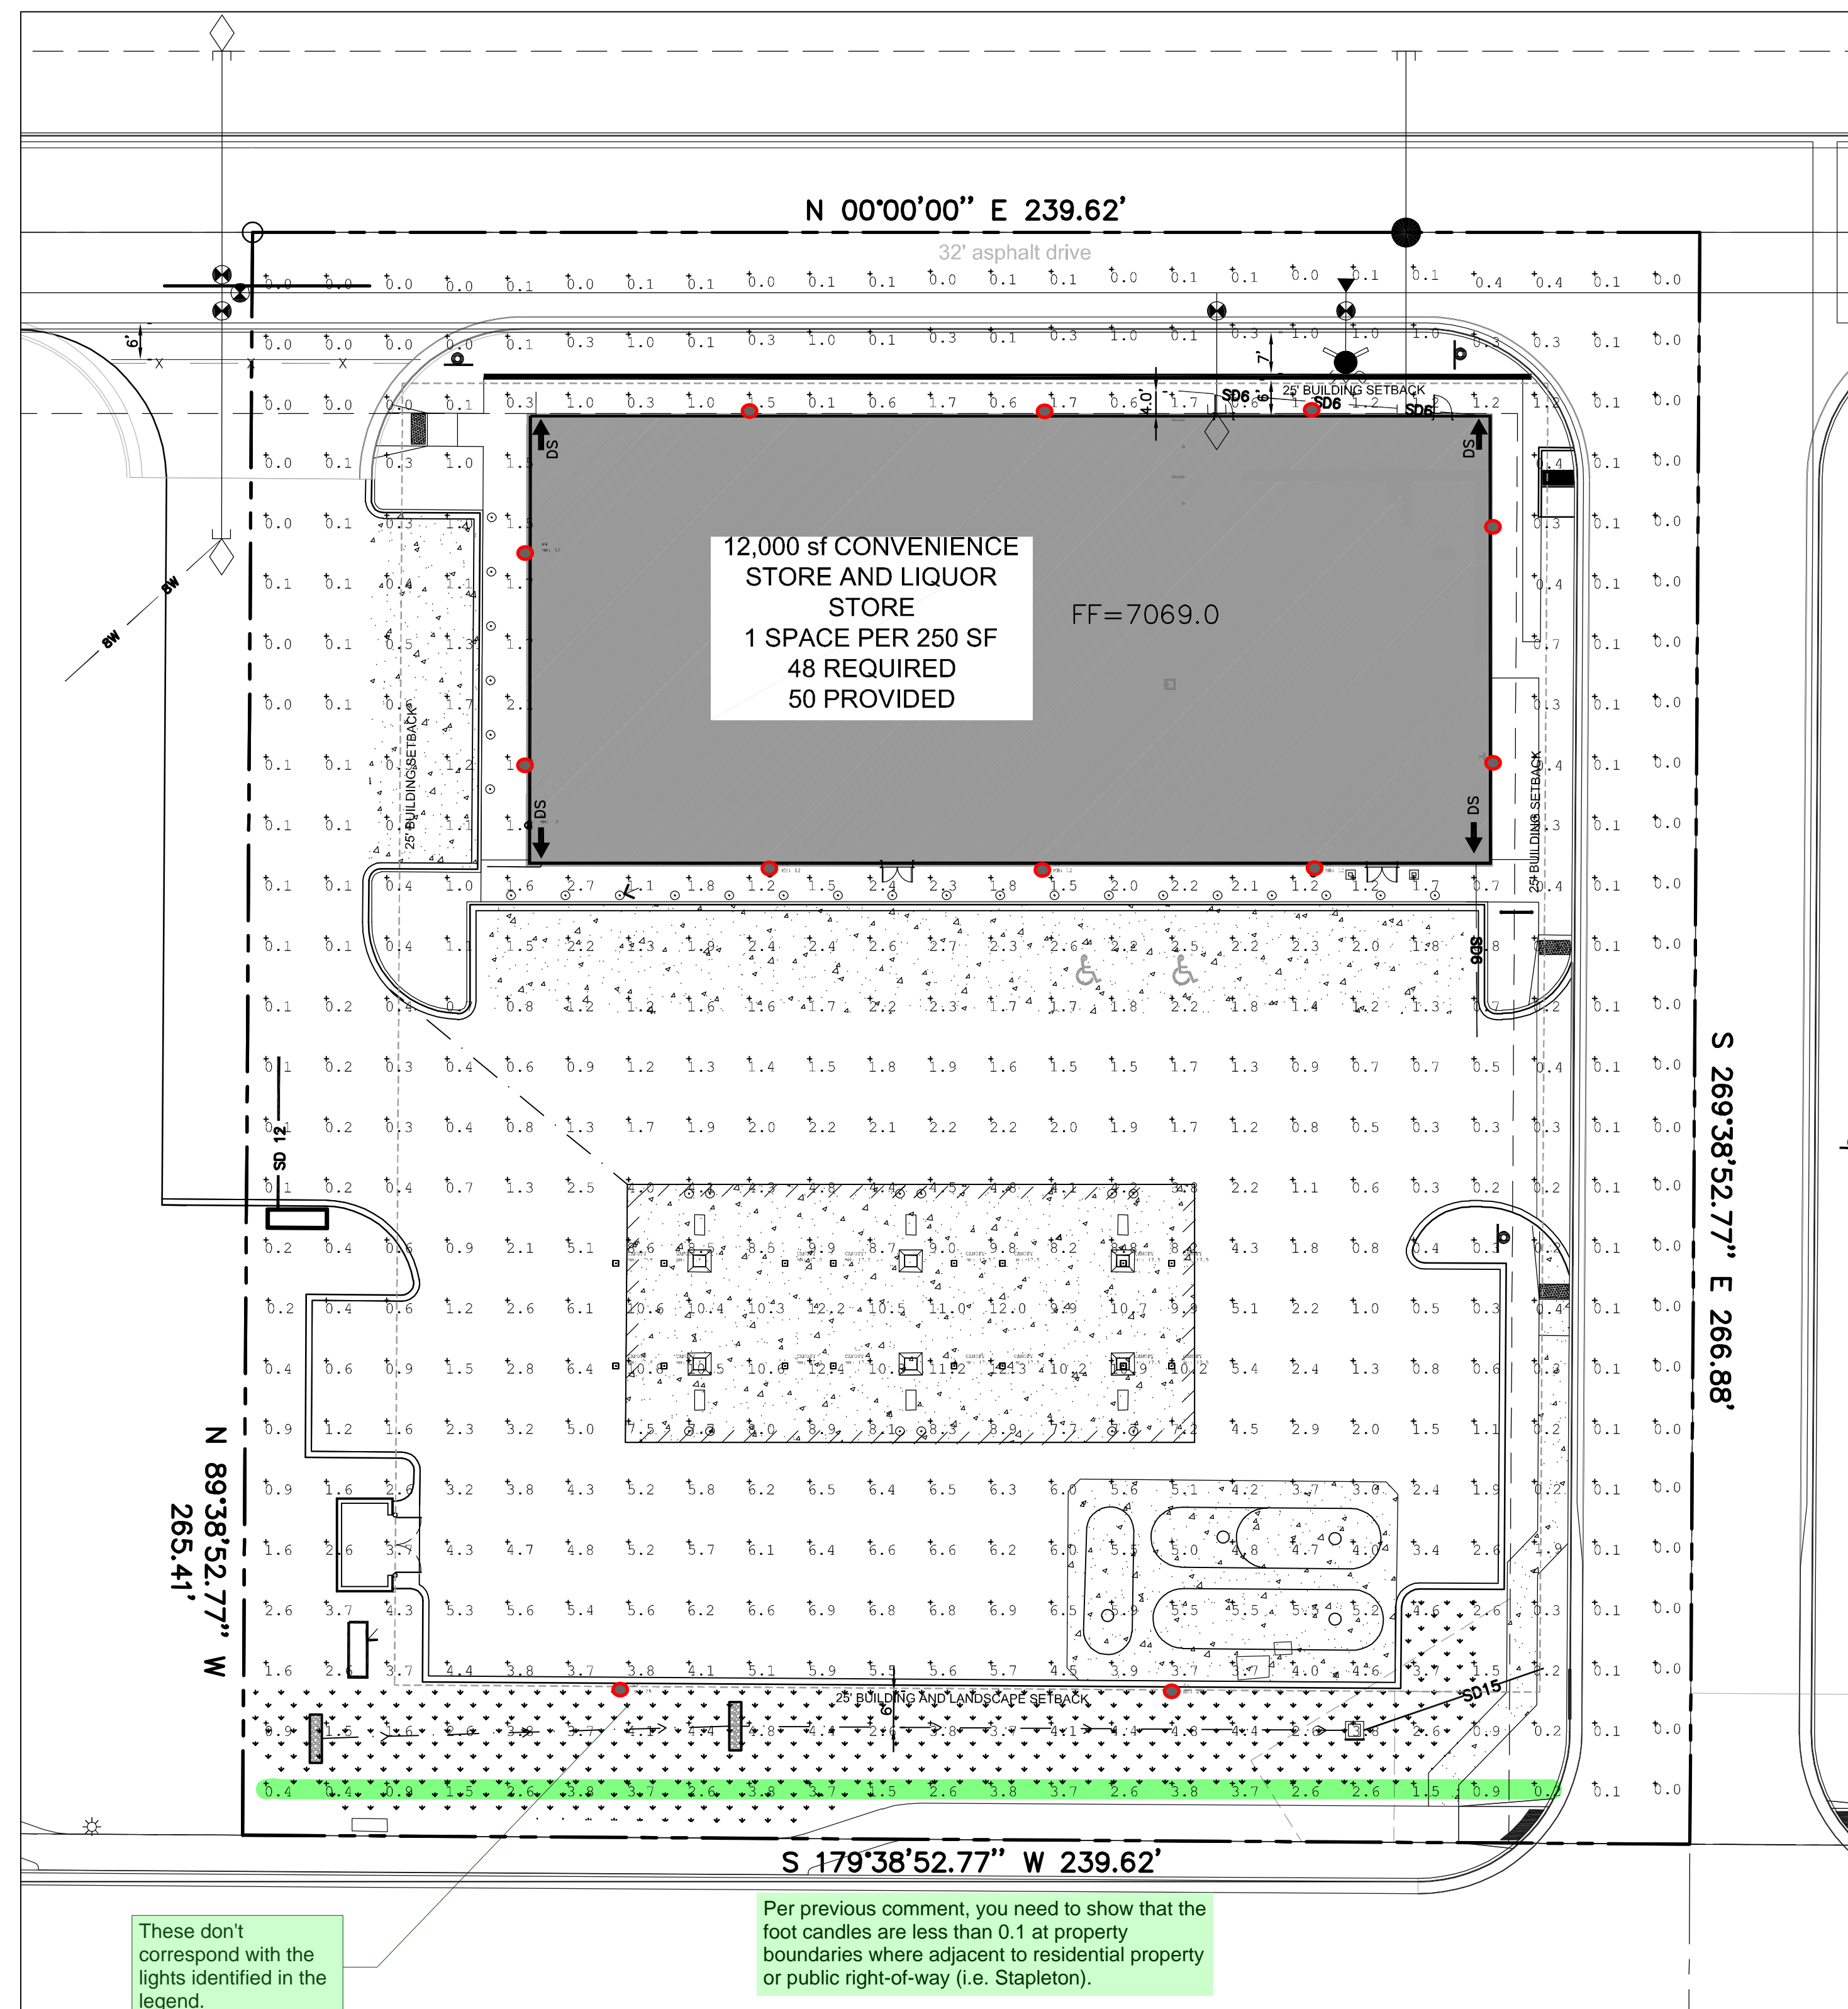

THE SHOPS AT FILING NO. 2 AT MERIDIAN RANCH

PHOTOMETRIC PLAN

EL PASO COUNTY, COLORADO.
FALCON, COLORADO

12,000 sf CONVENIENCE STORE AND LIQUOR STORE
1 SPACE PER 250 SF
48 REQUIRED
50 PROVIDED

Per previous comment, you need to show that the foot candles are less than 0.1 at property boundaries where adjacent to residential property or public right-of-way (i.e. Stapleton).

These don't correspond with the lights identified in the legend.

BEACON RATIO Series

ANALOG LIGHT FIXTURE

FEATURES

- Low profile LED luminaire with a variety of RAL finishes for lighting applications such as retail, commercial and residential.
- Featuring a clear lens which provides a large beam diameter with uniform light distribution.
- Available in multiple sizes with 100, 150, 200, 250, 300, 350, 400, 450, 500, 550, 600, 650, 700, 750, 800, 850, 900, 950, 1000, 1050, 1100, 1150, 1200, 1250, 1300, 1350, 1400, 1450, 1500, 1550, 1600, 1650, 1700, 1750, 1800, 1850, 1900, 1950, 2000, 2050, 2100, 2150, 2200, 2250, 2300, 2350, 2400, 2450, 2500, 2550, 2600, 2650, 2700, 2750, 2800, 2850, 2900, 2950, 3000, 3050, 3100, 3150, 3200, 3250, 3300, 3350, 3400, 3450, 3500, 3550, 3600, 3650, 3700, 3750, 3800, 3850, 3900, 3950, 4000, 4050, 4100, 4150, 4200, 4250, 4300, 4350, 4400, 4450, 4500, 4550, 4600, 4650, 4700, 4750, 4800, 4850, 4900, 4950, 5000, 5050, 5100, 5150, 5200, 5250, 5300, 5350, 5400, 5450, 5500, 5550, 5600, 5650, 5700, 5750, 5800, 5850, 5900, 5950, 6000, 6050, 6100, 6150, 6200, 6250, 6300, 6350, 6400, 6450, 6500, 6550, 6600, 6650, 6700, 6750, 6800, 6850, 6900, 6950, 7000, 7050, 7100, 7150, 7200, 7250, 7300, 7350, 7400, 7450, 7500, 7550, 7600, 7650, 7700, 7750, 7800, 7850, 7900, 7950, 8000, 8050, 8100, 8150, 8200, 8250, 8300, 8350, 8400, 8450, 8500, 8550, 8600, 8650, 8700, 8750, 8800, 8850, 8900, 8950, 9000, 9050, 9100, 9150, 9200, 9250, 9300, 9350, 9400, 9450, 9500, 9550, 9600, 9650, 9700, 9750, 9800, 9850, 9900, 9950, 10000.