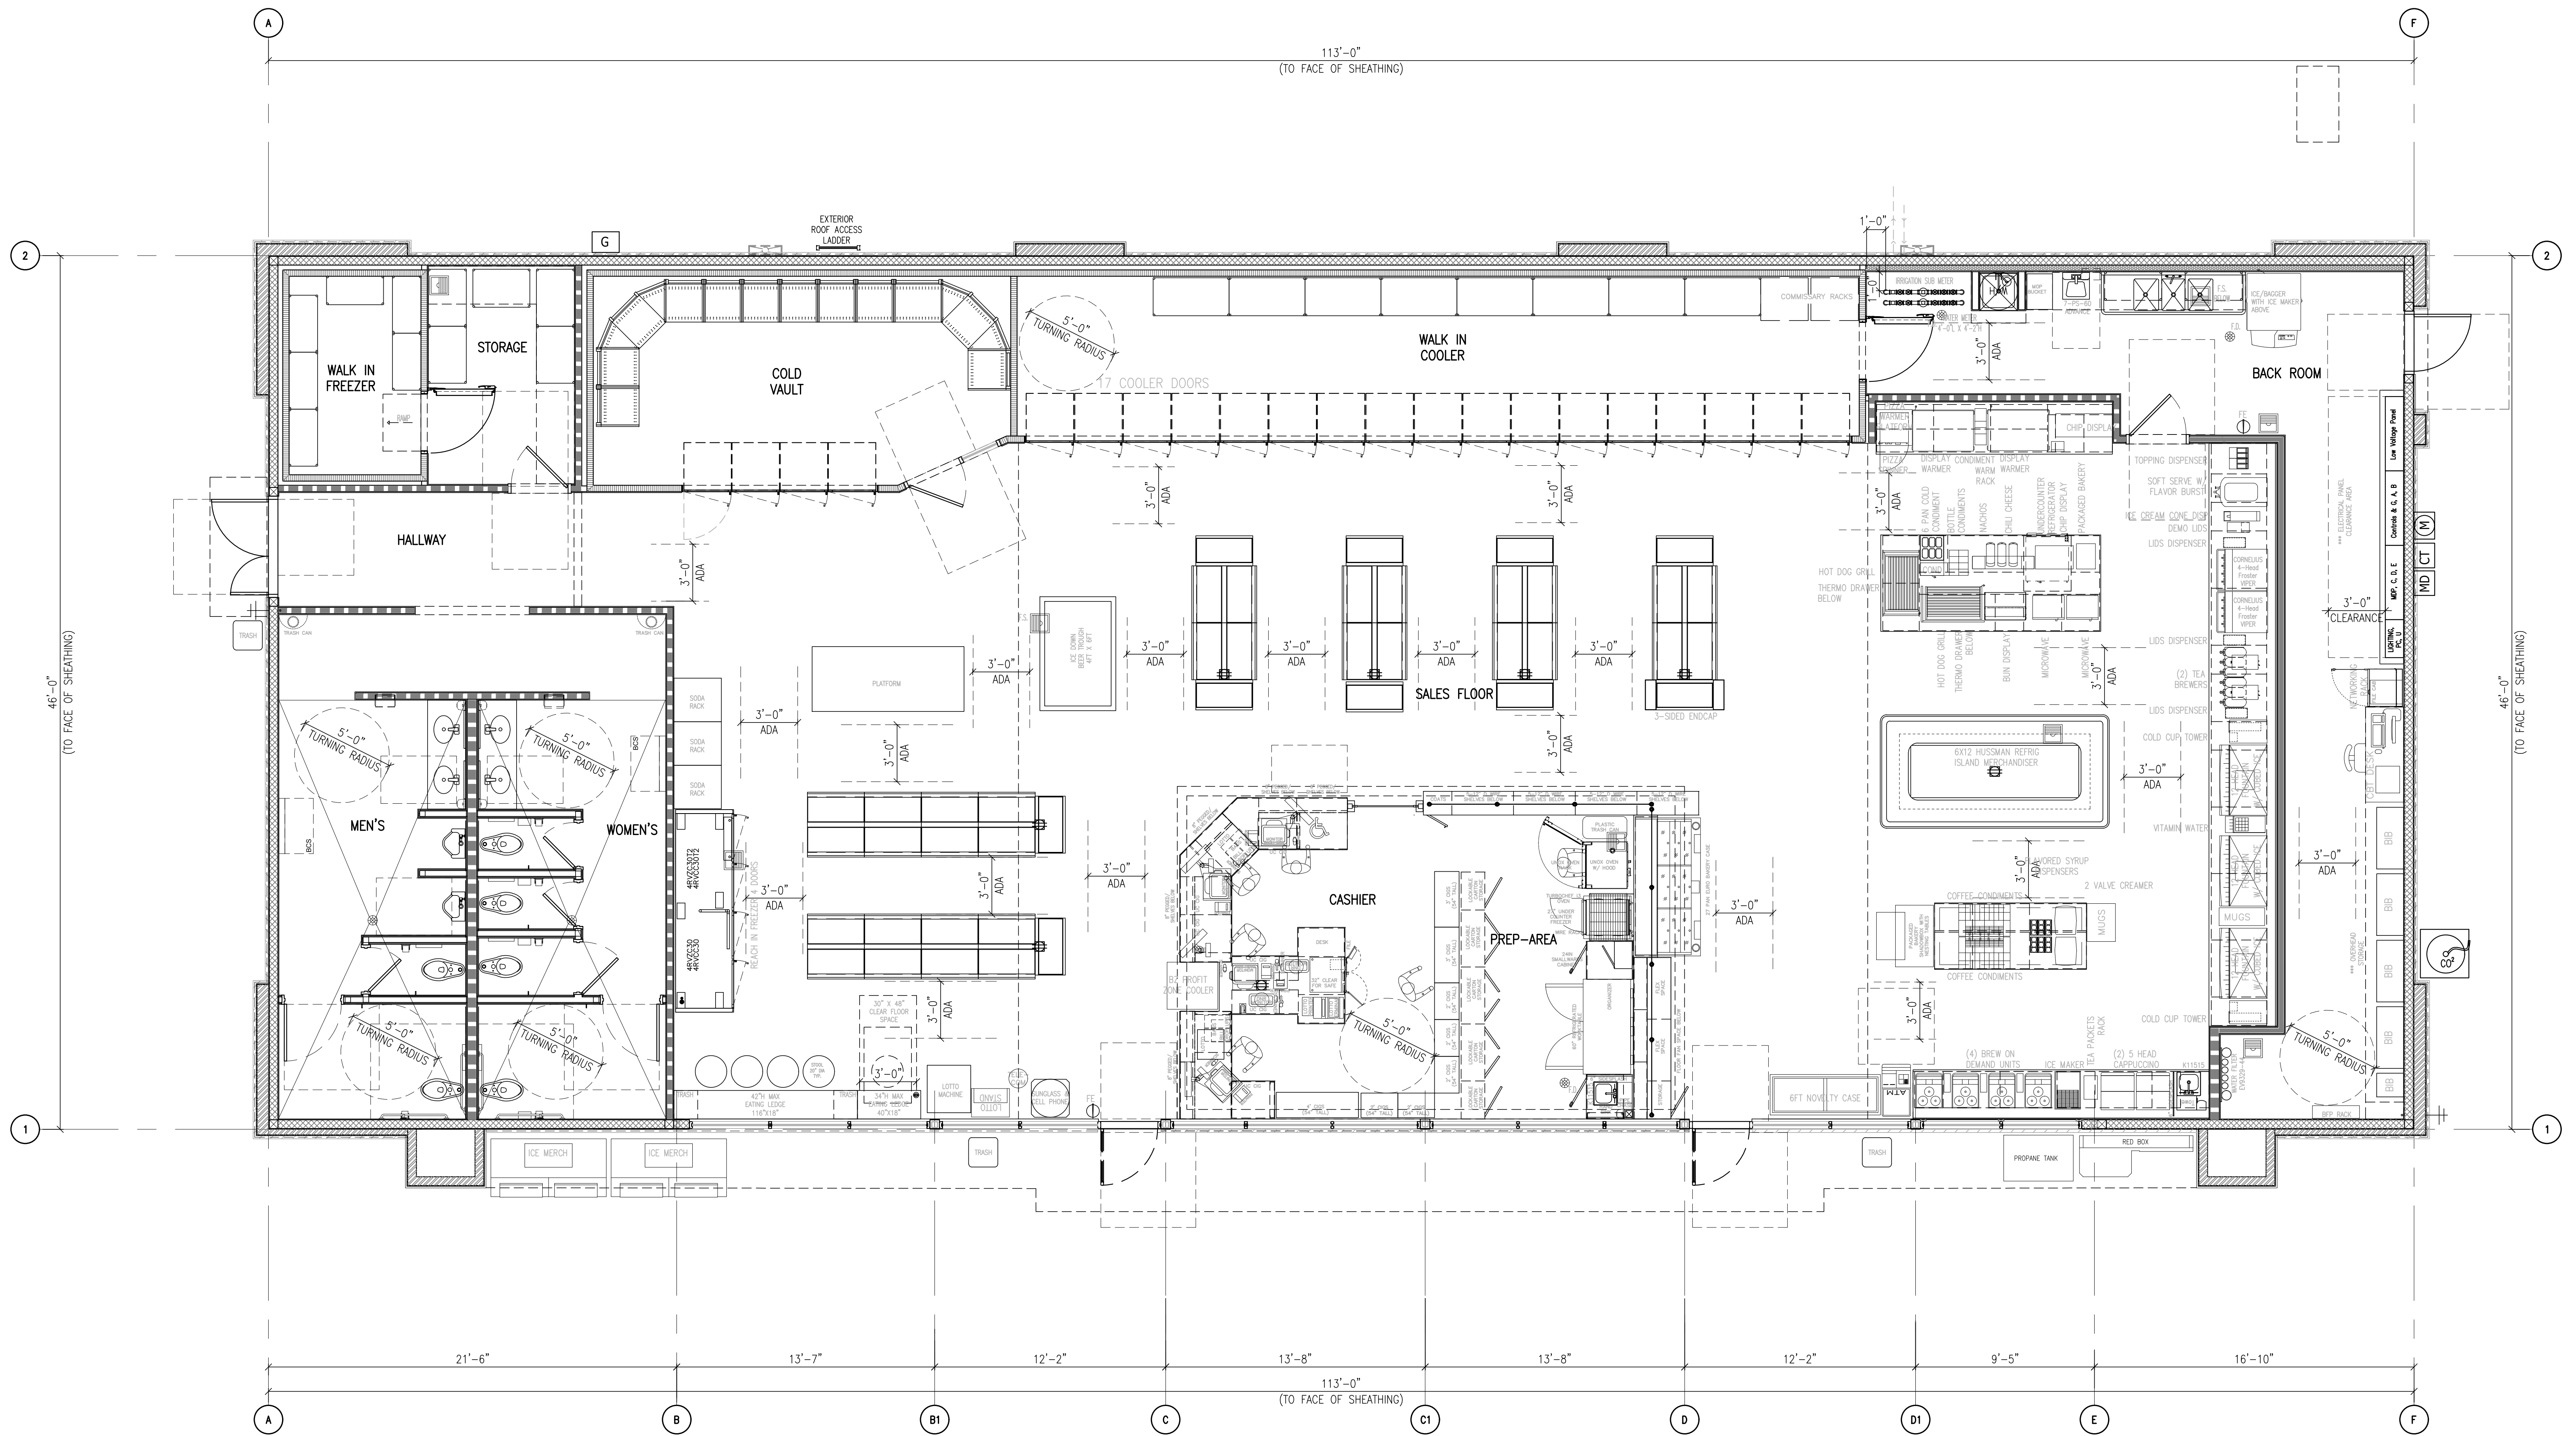

1 FLOOR PLAN
SCALE: 1/4" = 1'-0"

1 FLOOR PLAN
SCALE: 1/4" = 1'-0"