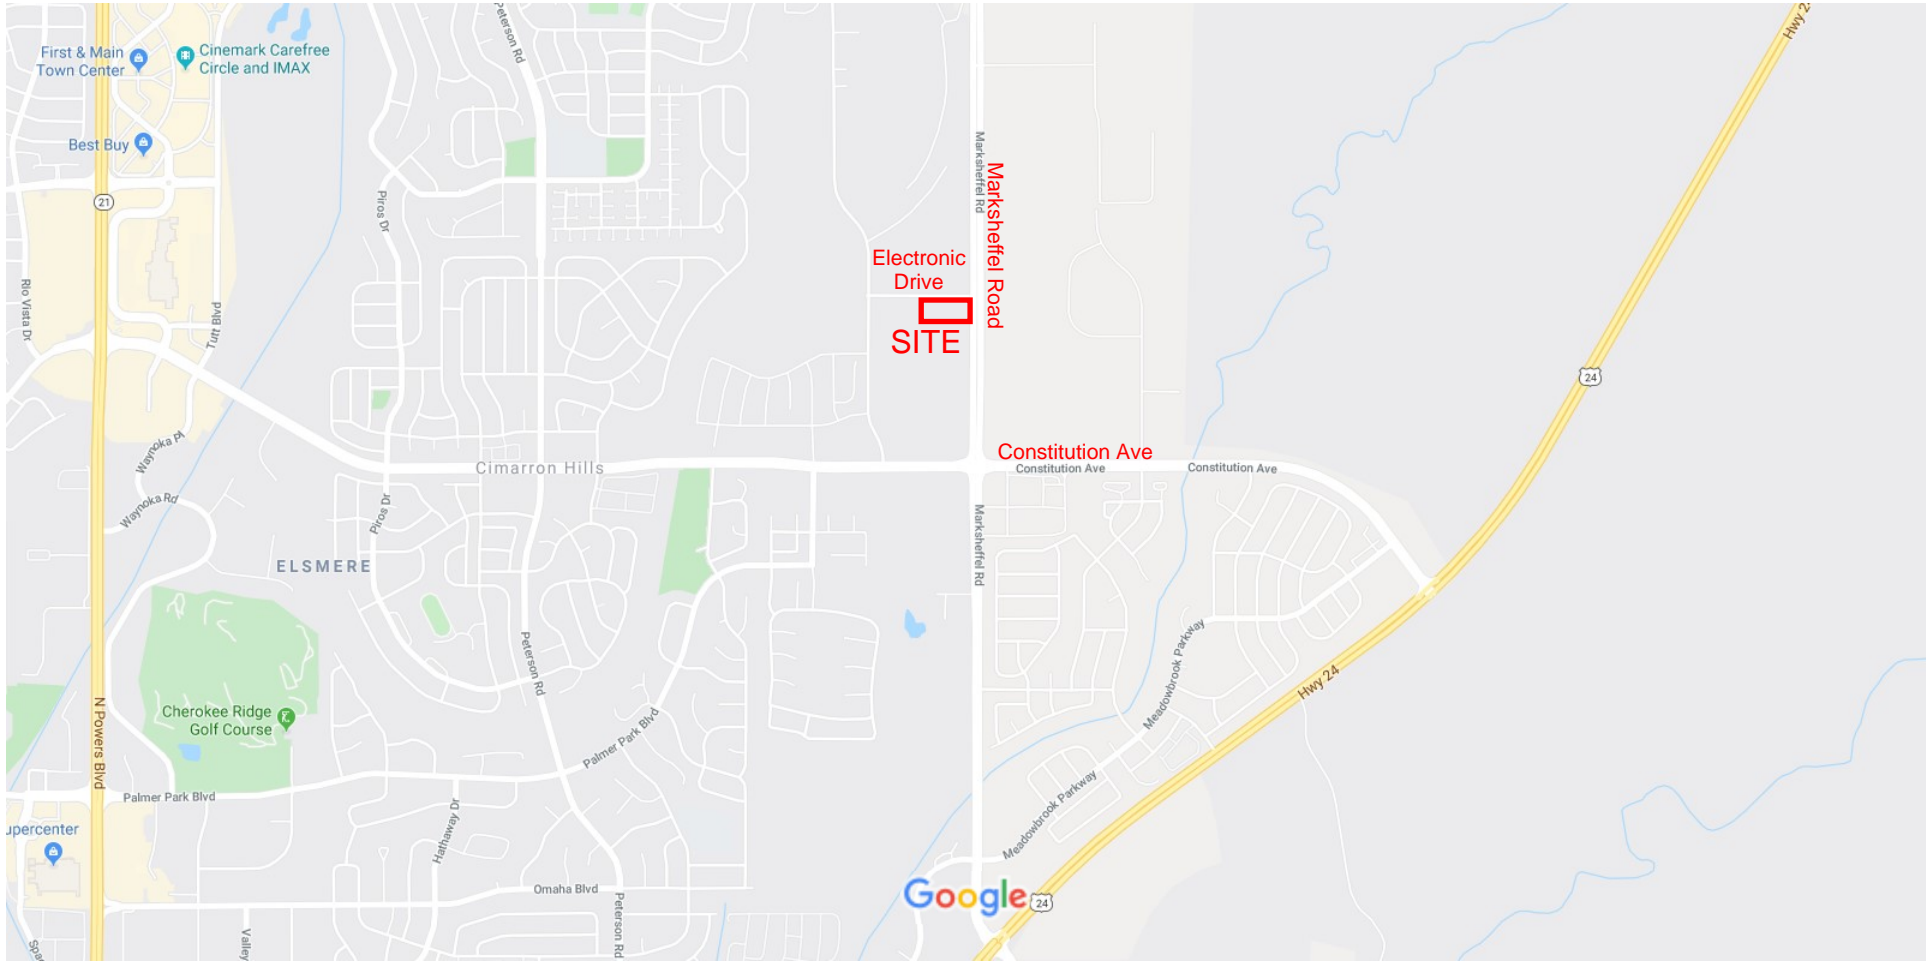

Electronic Storage - Vicinity Map

Map data ©2019 Google 1000 ft

North is up ^

Electronic Storage - Location Map

Image Dated Oct 2018

Electronic Dr

SITE

Markshreffel Rd

Google Earth

© 2018 Google

400 ft