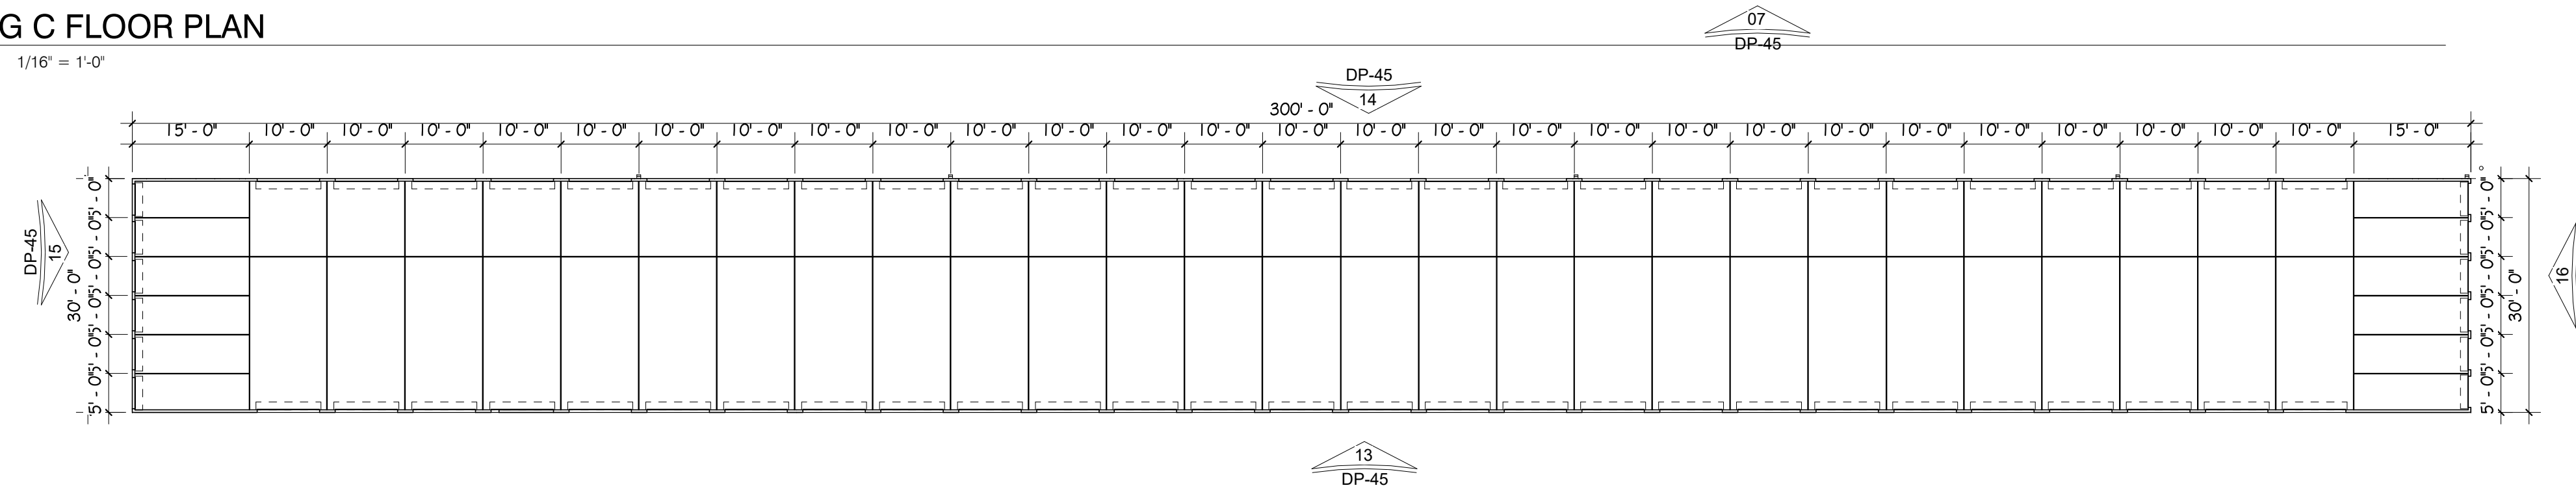

**BLDG C FLOOR PLAN**

SCALE: 1/16" = 1'-0"

**BLDG D FLOOR PLAN**

SCALE: 1/16" = 1'-0"

**BLDG E FLOOR PLAN**

SCALE: 1/16" = 1'-0"

**BLDG F-G FLOOR PLAN**

SCALE: 1/16" = 1'-0"

**BLDG H FLOOR PLAN**

SCALE: 1/16" = 1'-0"

**BLDG A FLOOR PLAN**

SCALE: 1/16" = 1'-0"

**BLDG B FLOOR PLAN**

SCALE: 1/16" = 1'-0"