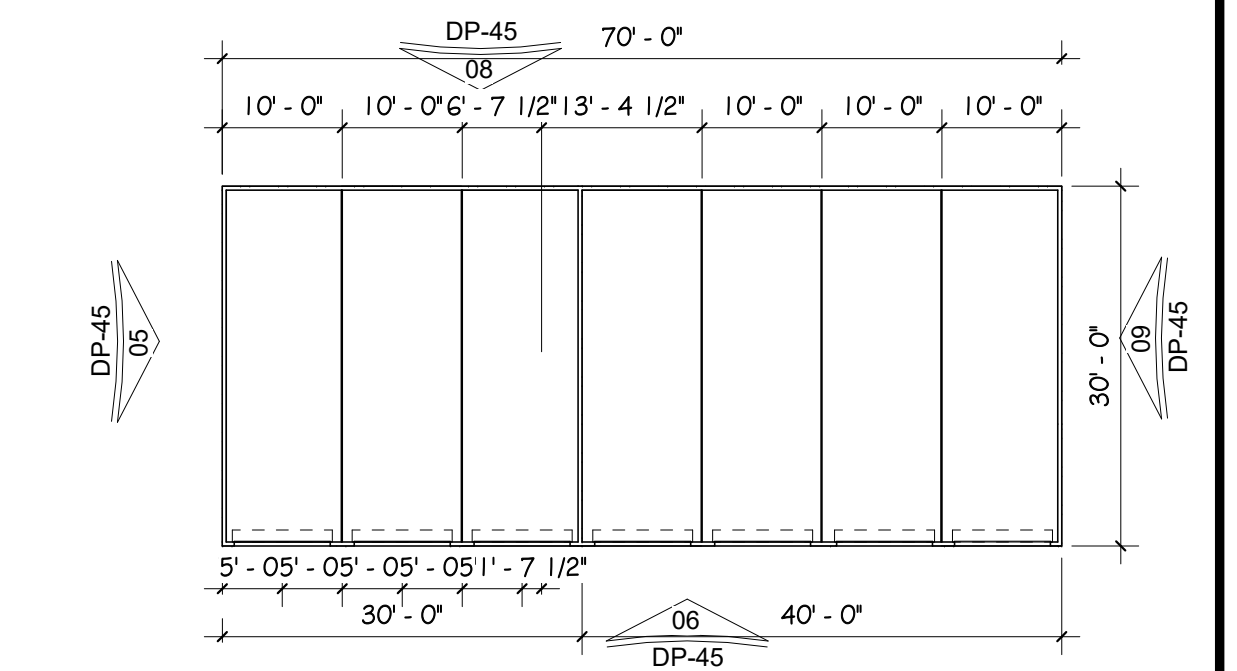

BLDG C FLOOR PLAN

SCALE: 1/16" = 1'-0"

BLDG D FLOOR PLAN

SCALE: 1/16" = 1'-0"

BLDG E FLOOR PLAN

SCALE: 1/16" = 1'-0"

BLDG F-G FLOOR PLAN

SCALE: 1/16" = 1'-0"

BLDG H FLOOR PLAN

SCALE: 1/16" = 1'-0"

BLDG A FLOOR PLAN

SCALE: 1/16" = 1'-0"

BLDG B FLOOR PLAN

SCALE: 1/16" = 1'-0"