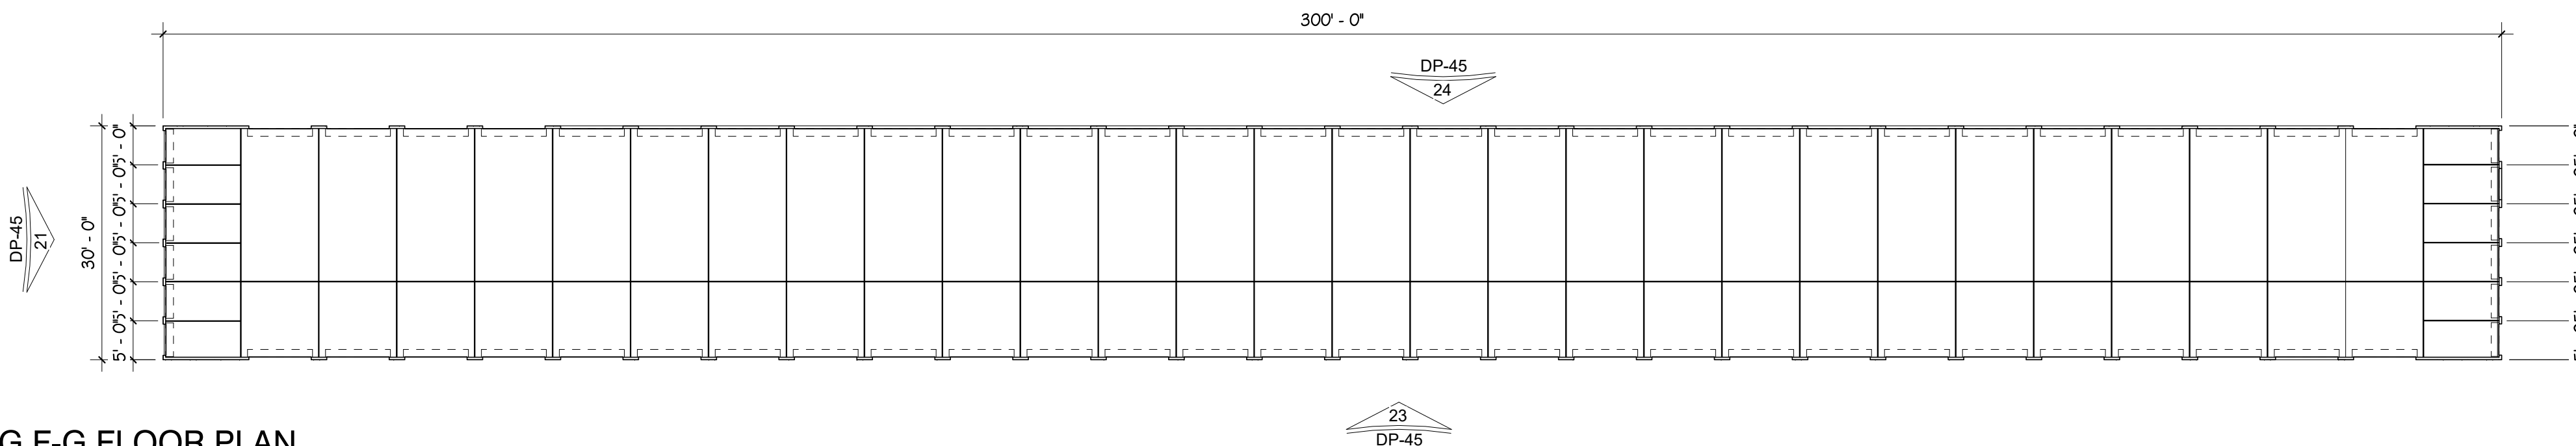

BLDG C FLOOR PLAN

SCALE: 1/16" = 1'-0"

BLDG D FLOOR PLAN

SCALE: 1/16" = 1'-0"

BLDG E FLOOR PLAN

SCALE: 1/16" = 1'-0"

BLDG F-G FLOOR PLAN

SCALE: 1/16" = 1'-0"

BLDG H FLOOR PLAN

SCALE: 1/16" = 1'-0"

BLDG A FLOOR PLAN

SCALE: 1/16" = 1'-0"

BLDG B FLOOR PLAN

SCALE: 1/16" = 1'-0"