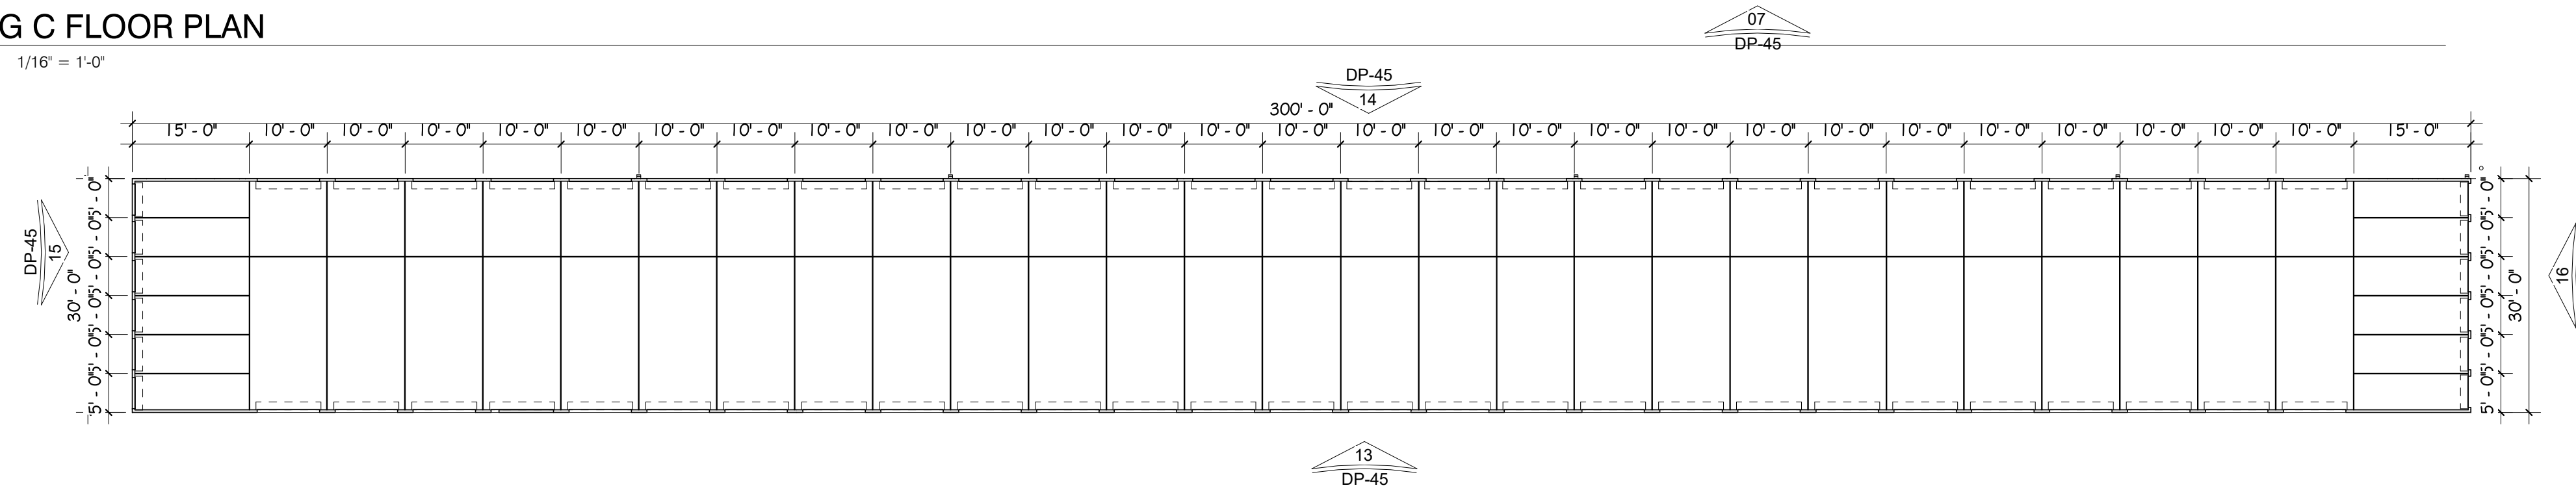

BLDG C FLOOR PLAN

SCALE: 1/16" = 1'-0"

BLDG D FLOOR PLAN

SCALE: 1/16" = 1'-0"

BLDG E FLOOR PLAN

SCALE: 1/16" = 1'-0"

BLDG F-G FLOOR PLAN

SCALE: 1/16" = 1'-0"

BLDG H FLOOR PLAN

SCALE: 1/16" = 1'-0"

BLDG A FLOOR PLAN

SCALE: 1/16" = 1'-0"

BLDG B FLOOR PLAN

SCALE: 1/16" = 1'-0"