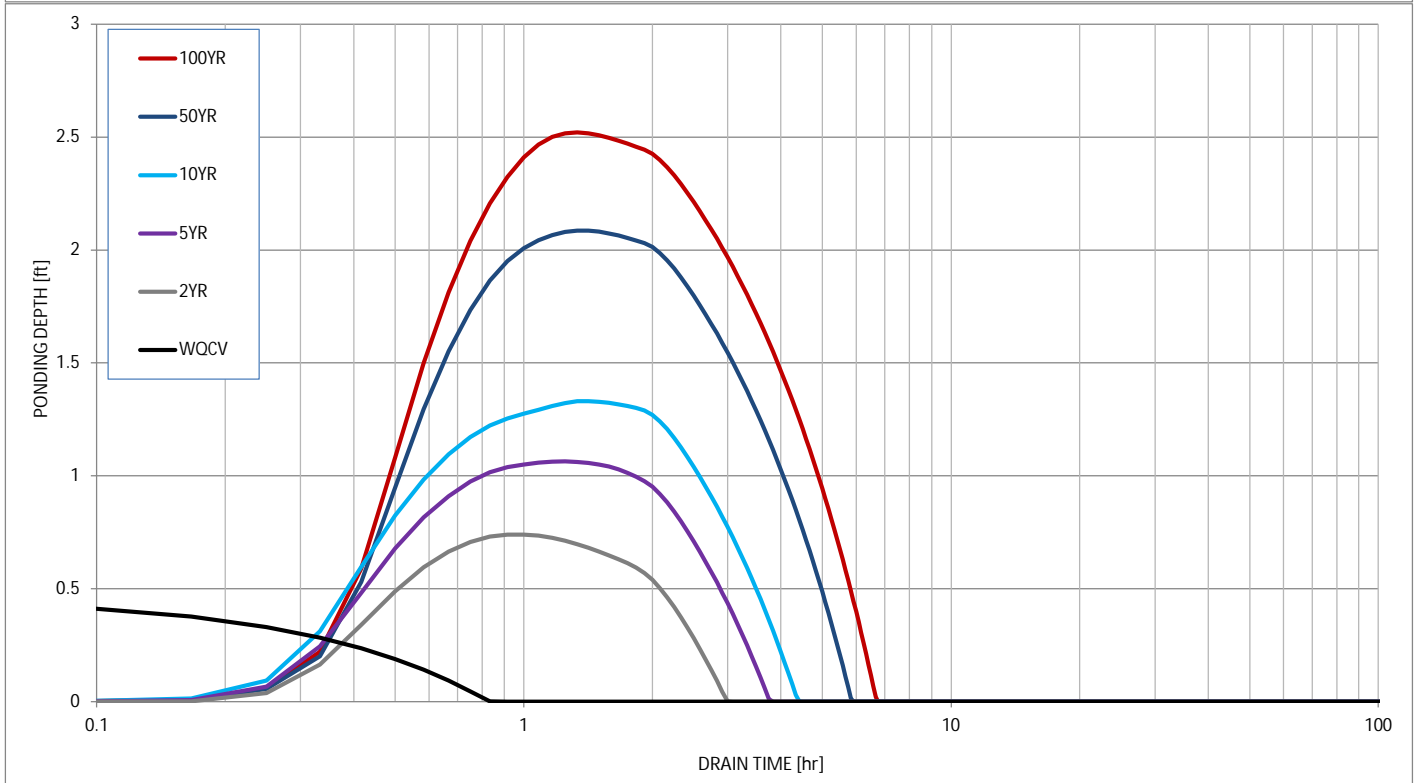

Stormwater Detention and Infiltration Design Data Sheet

Stormwater Detention and Infiltration Design Data Sheet