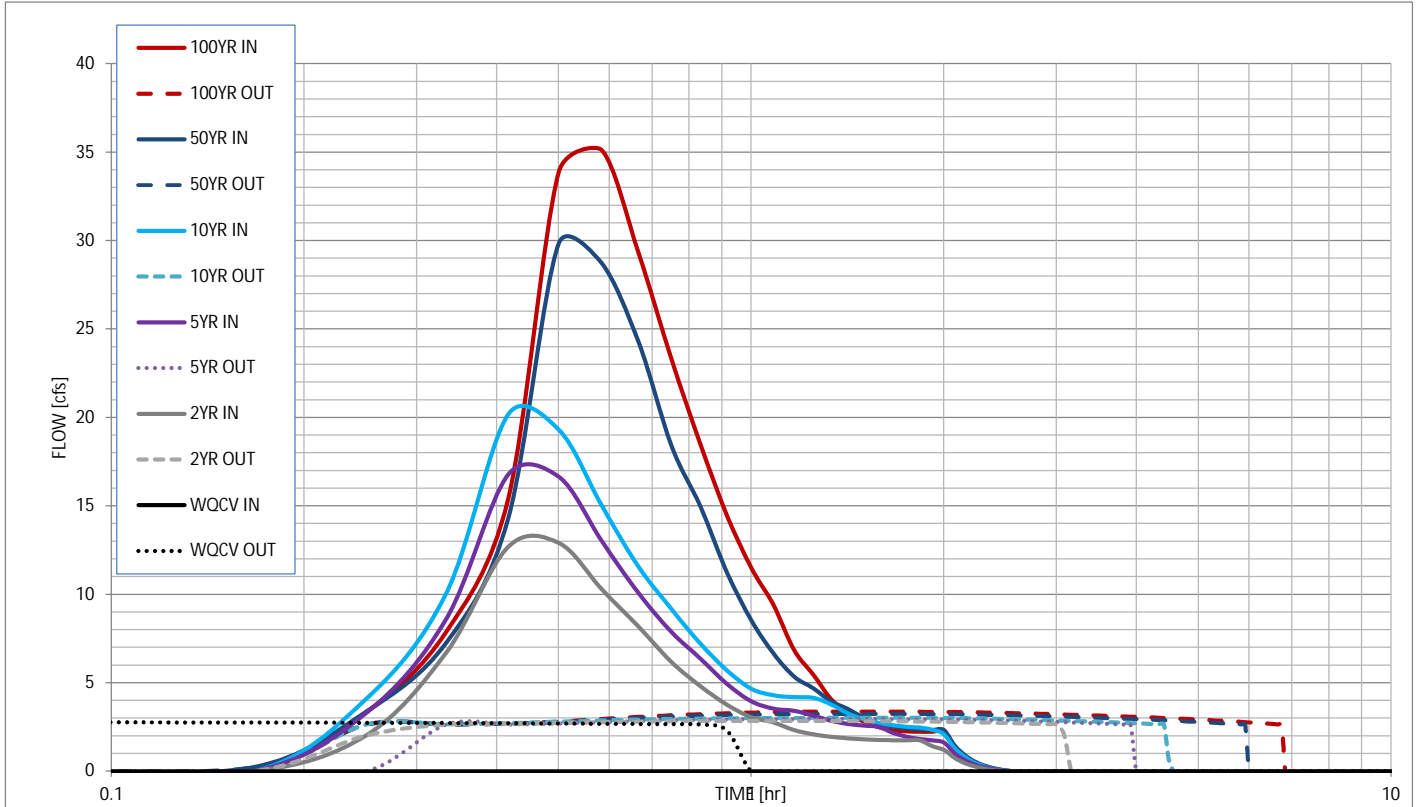

Stormwater Detention and Infiltration Design Data Sheet

Stormwater Detention and Infiltration Design Data Sheet