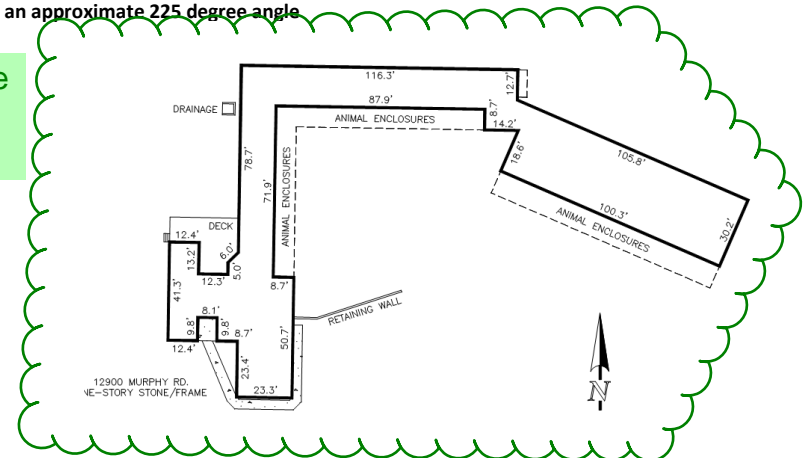

Black double lines show outside fence for kennels - Black solid line is the building perimeter. Lighter black lines denote the inside walls.

Training kennels attach to the south east corner of office at an approximate 225 degree angle

This floor plan does not match the outline from the "ILC" Please clarify.

Kennels and home are attached by the south wall and a locking door. The upstairs master bedroom and bathroom are over 39' of the far south section of these kennels. (red)

9/7/2022 5:06:42 PM (1)

Subject: Text Box
Page Label: 1
Author: Linda.Nguyen
Date: 9/7/2022 5:06:42 PM
Status:
Color: ■
Layer:
Space:

This floor plan does not match the outline from the "ILC" Please clarify.