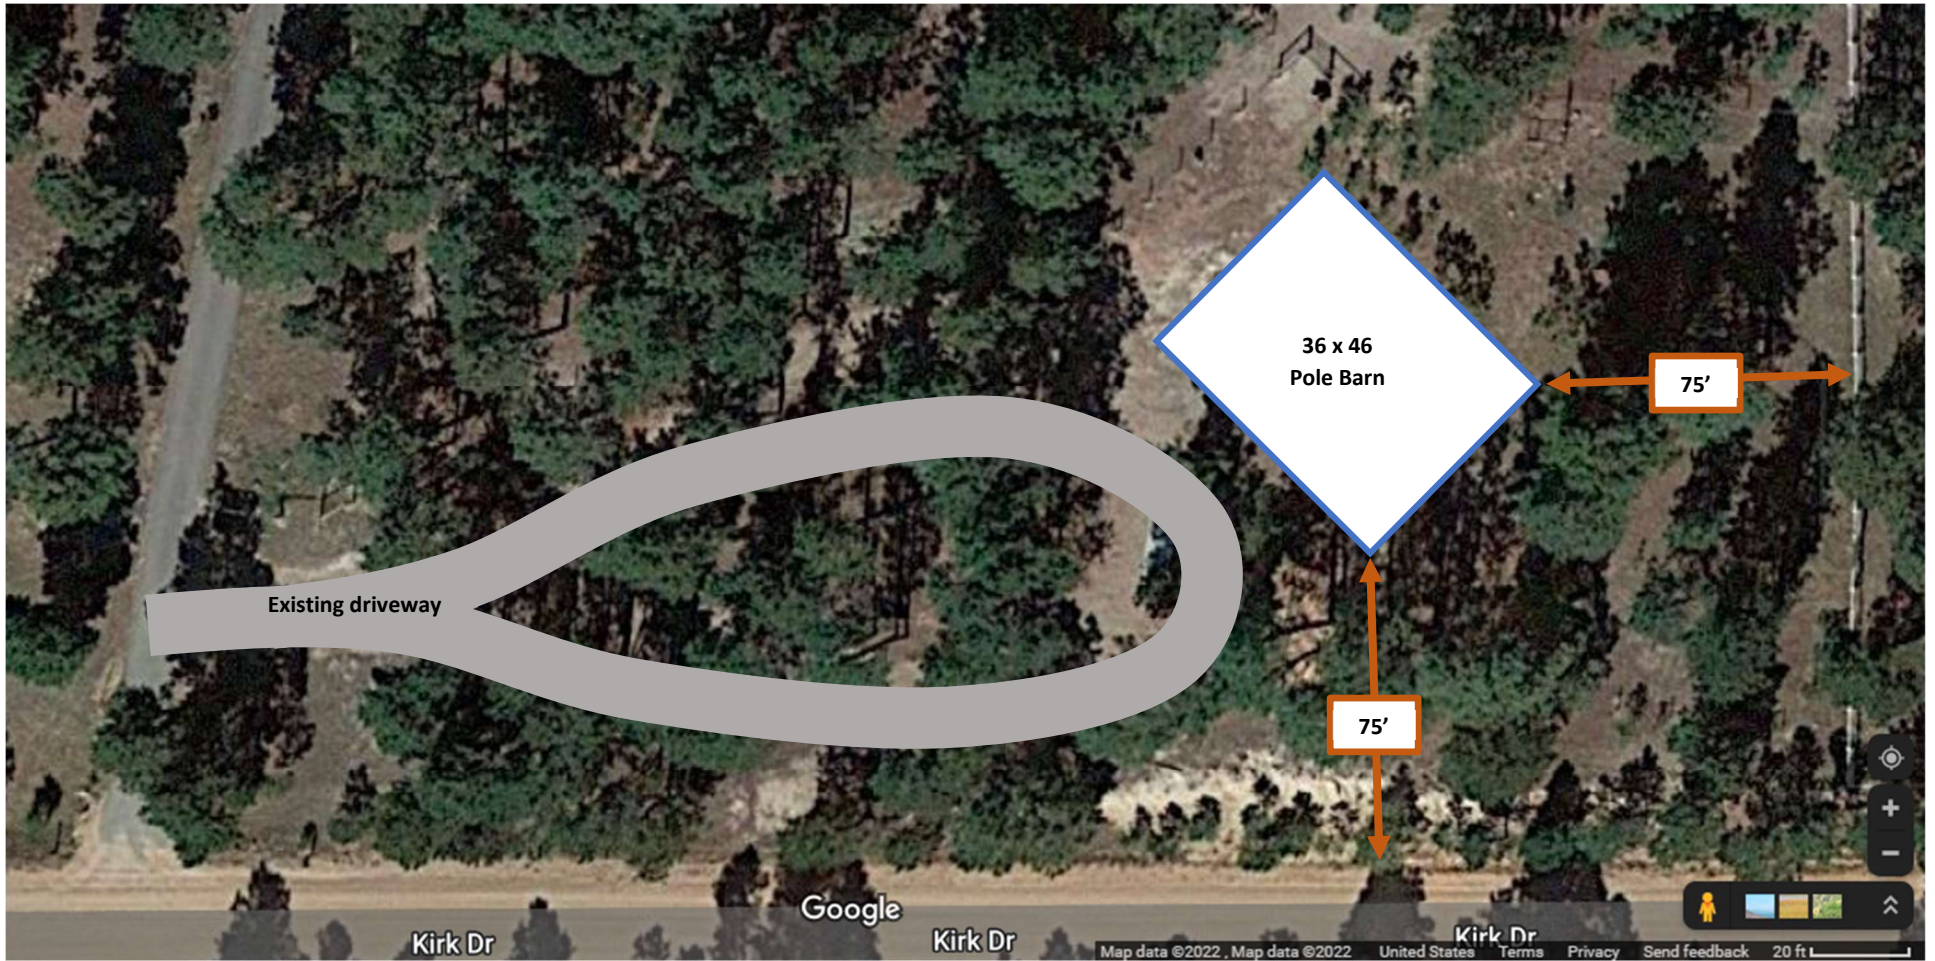

**Subject: New Pole Barn construction (Location map)**

Property Owner: Britt Ely

710-310-7672

Barn Type: Larkspur Buildings – Pole Barn 36' x 46' (36' x 36', plus 10 foot lean-to)

Barn Use: Agriculture

County: El Paso

**Address of new construction:**

8510 Kirk Drive

Colorado Springs, CO

80908

2 maps (Included):

- 1) Overall property map with barn location
- 2) Zoomed in property map with barn location

Map 1: Overall property map with barn location

Map 2: Zoomed in property map with barn location