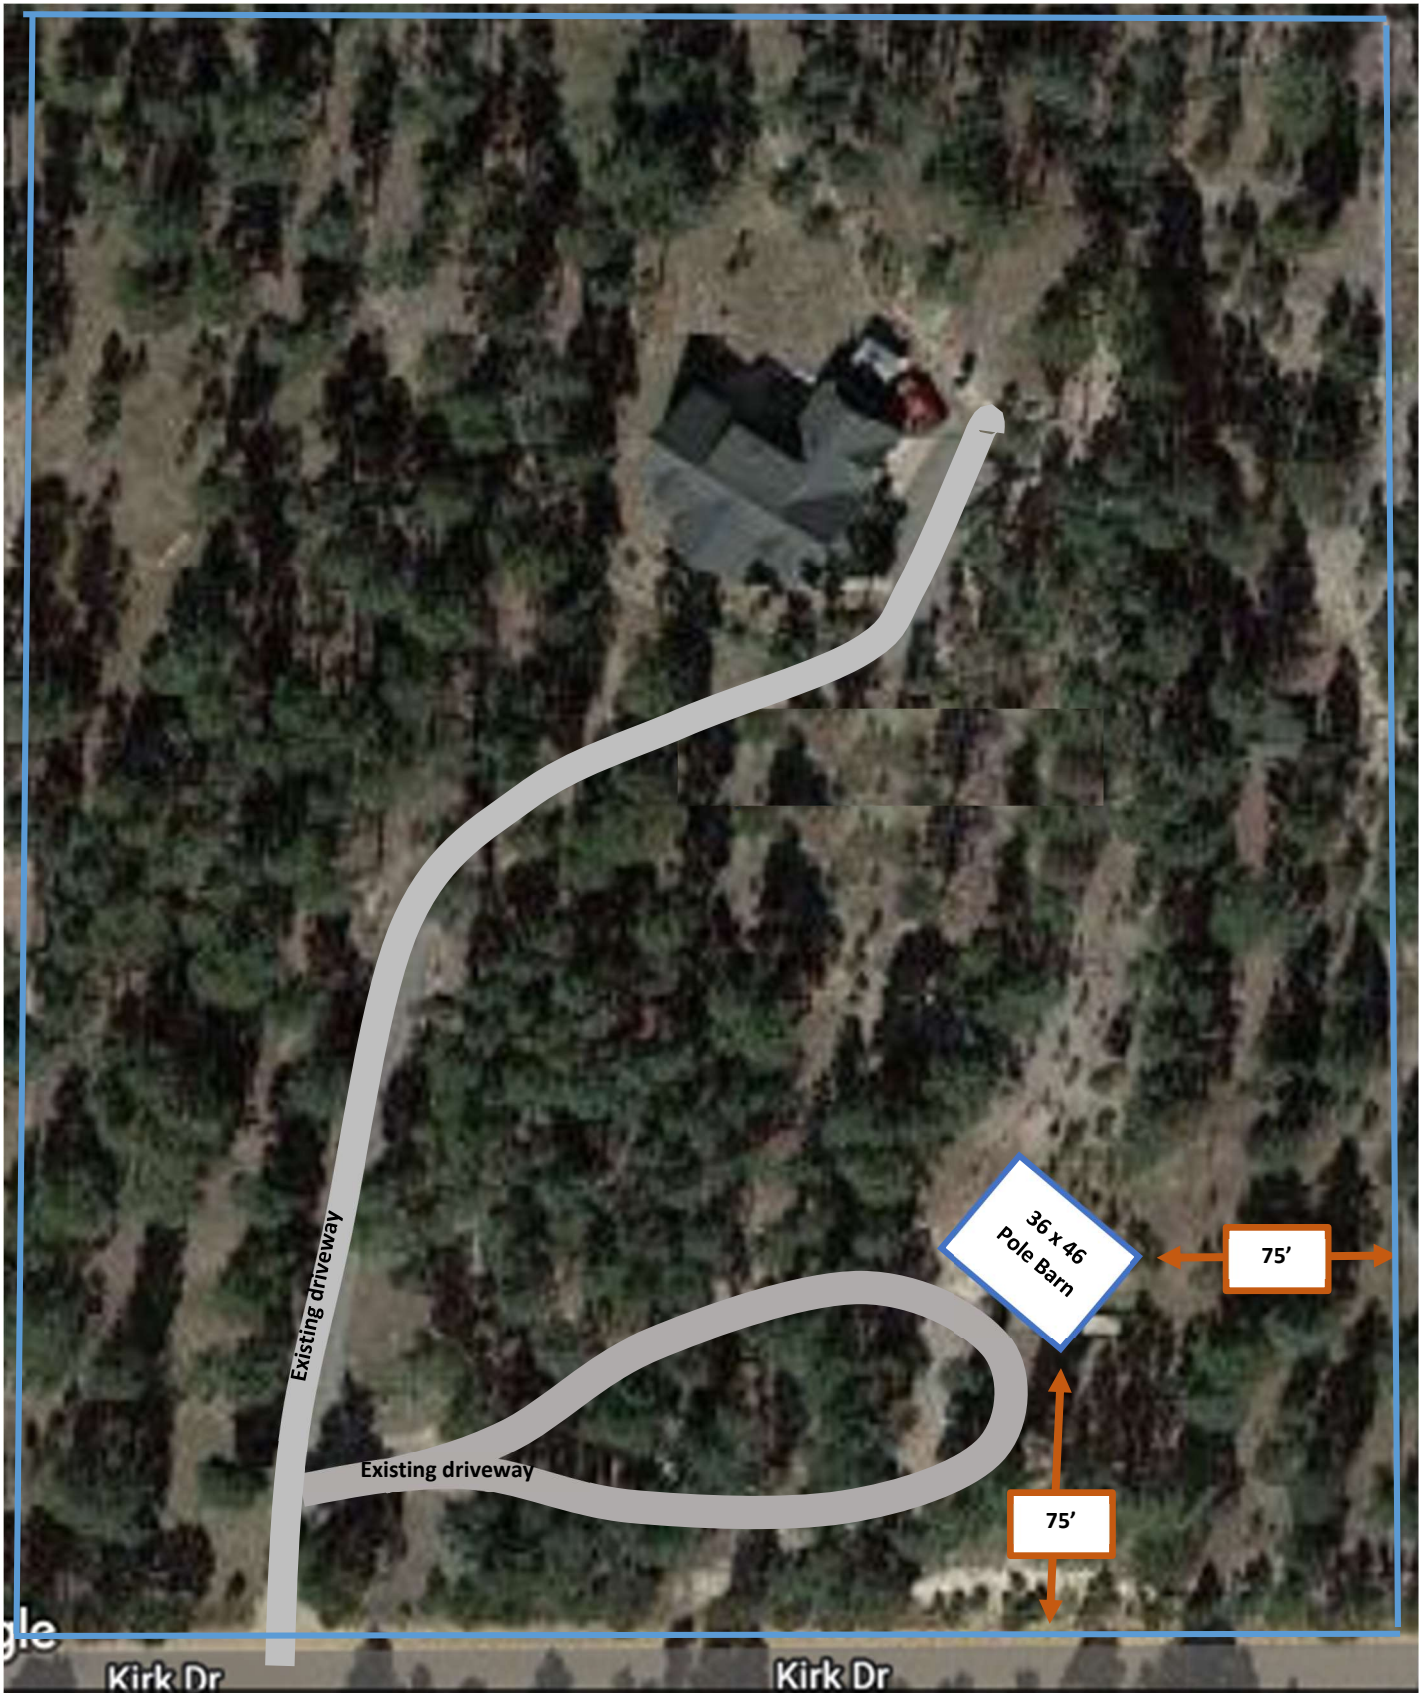

**Subject: New Pole Barn construction (Location map)**

Property Owner: Britt Ely

710-310-7672

Barn Type: Larkspur Buildings – Pole Barn 36' x 46' (36' x 36', plus 10 foot lean-to)

Barn Use: Agriculture

County: El Paso

**Address of new construction:**

8510 Kirk Drive

Colorado Springs, CO

80908

2 maps (Included):

- 1) Overall property map with barn location
- 2) Zoomed in property map with barn location

Map 1: Overall property map with barn location

Map 2: Zoomed in property map with barn location