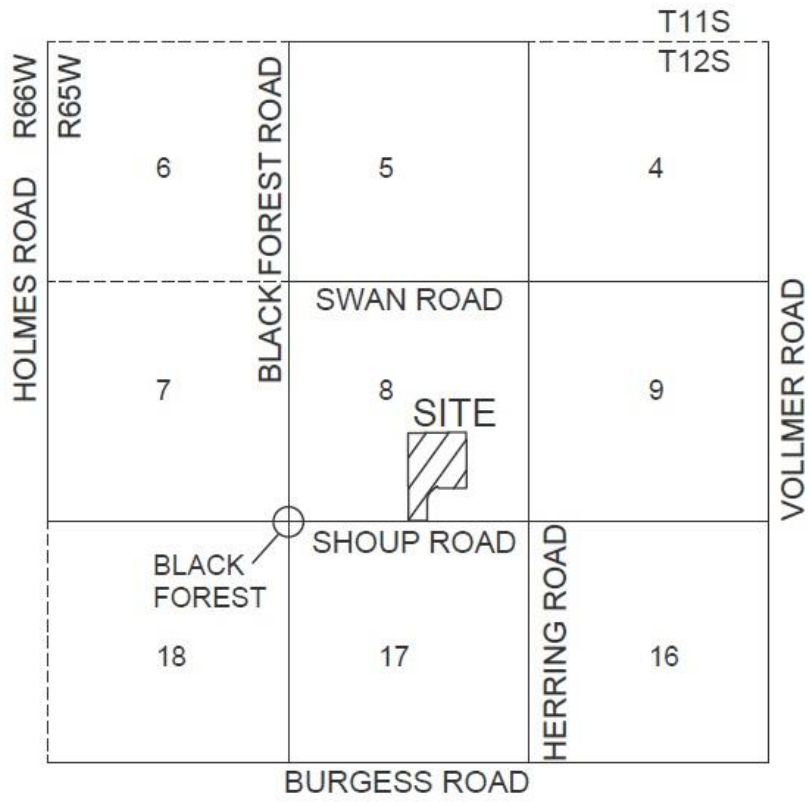

# Eagle Forest PUD Vicinity Maps

VICINITY MAP  
NTS