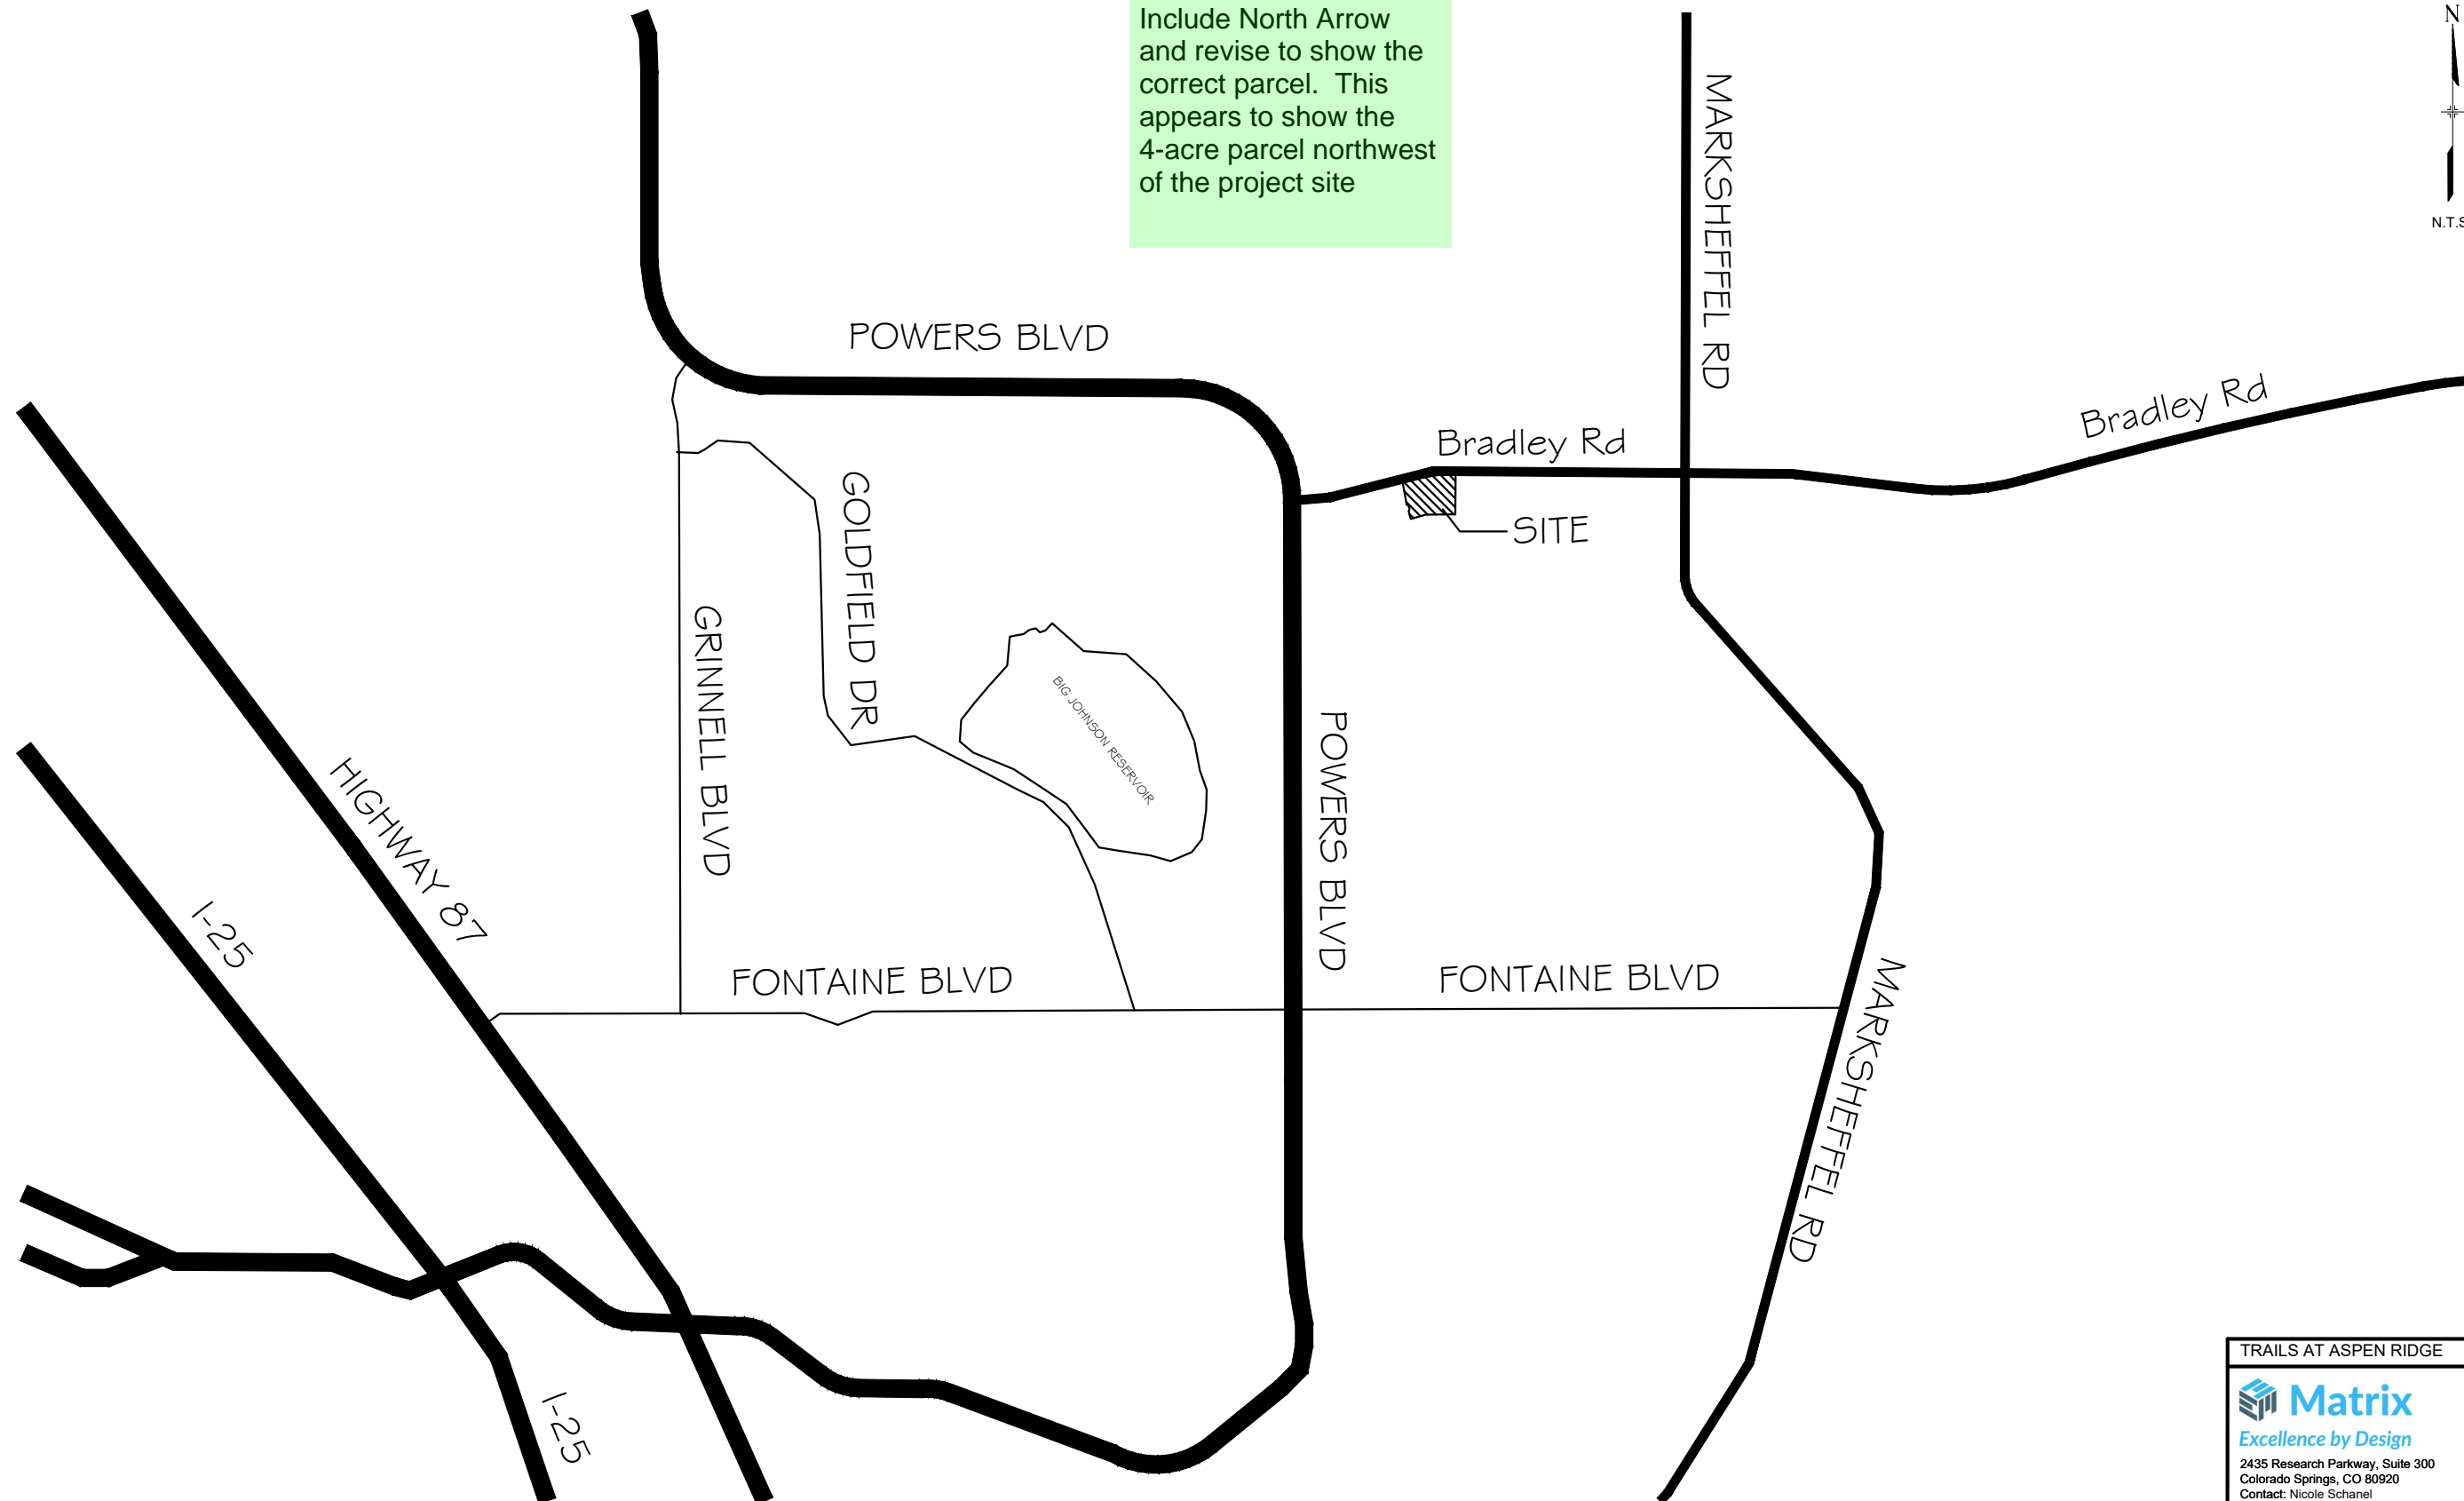

Include North Arrow and revise to show the correct parcel. This appears to show the 4-acre parcel northwest of the project site

TRAILS AT ASPEN RIDGE	
 Excellence by Design	
2435 Research Parkway, Suite 300 Colorado Springs, CO 80920 Contact: Nicole Schanel Phone (719) 575-0100 Fax (719) 575-0208	
FILING NO. 4 VICINITY MAP	
JUNE 2021	