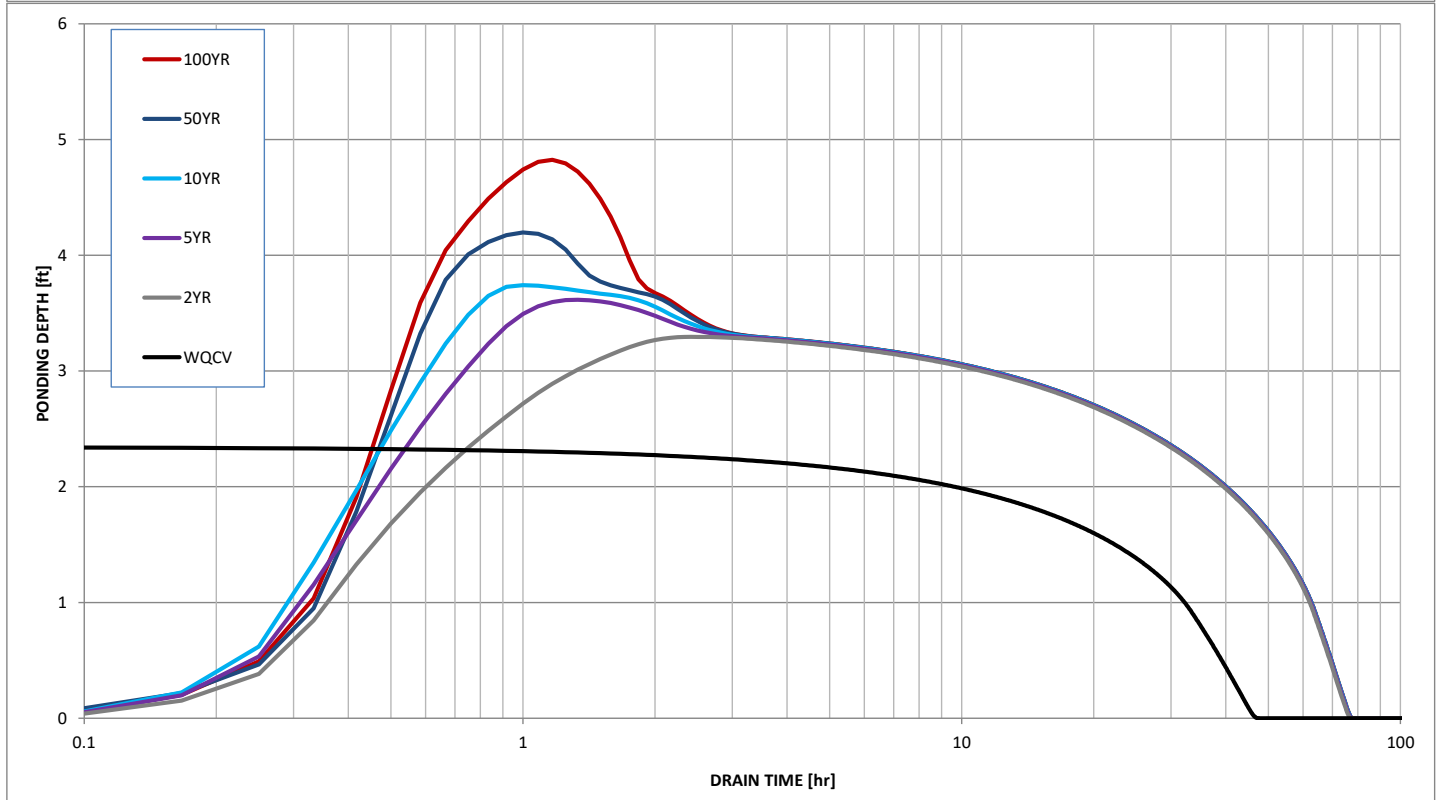

Stormwater Detention and Infiltration Design Data Sheet

Stormwater Detention and Infiltration Design Data Sheet