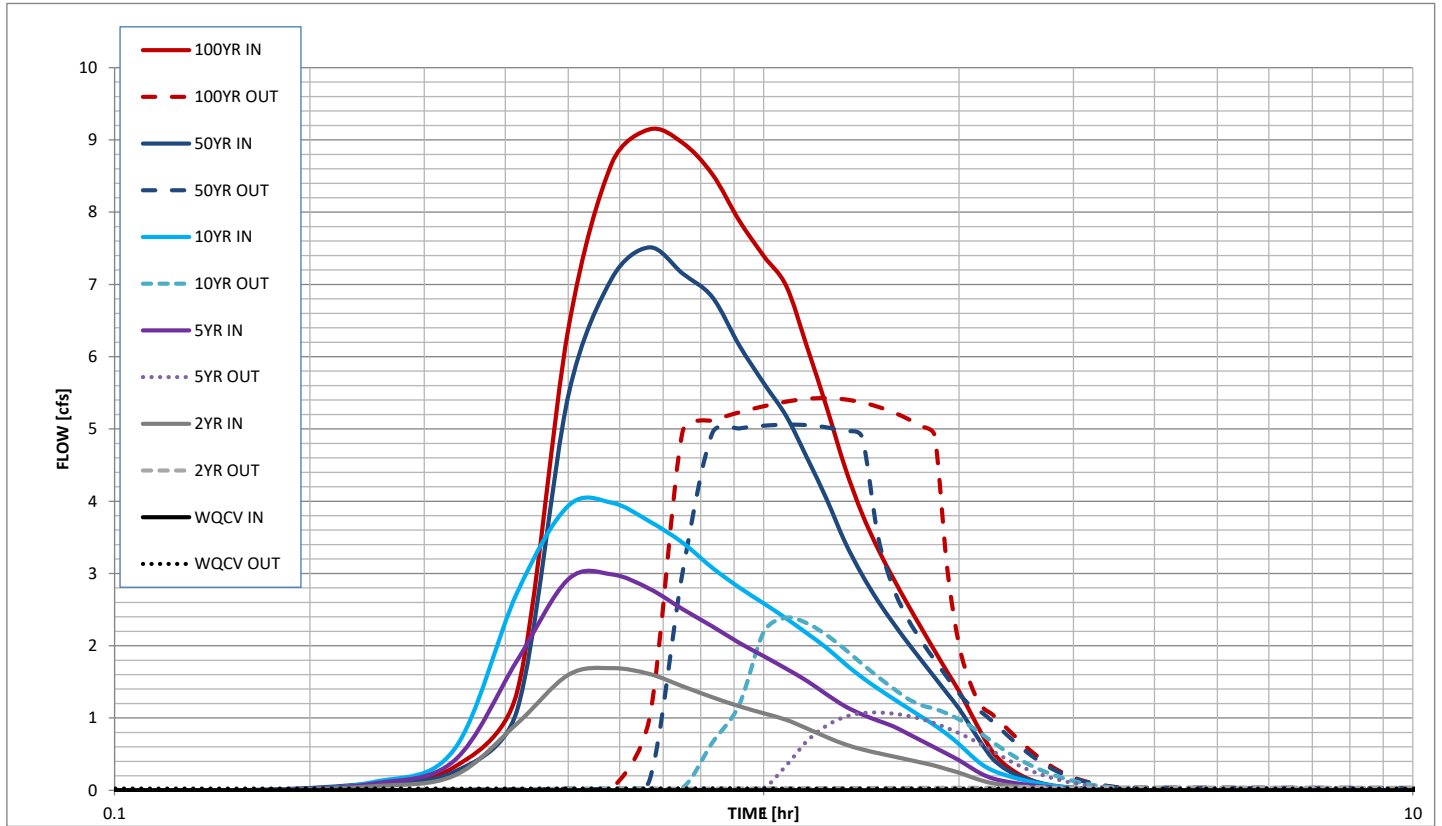

Stormwater Detention and Infiltration Design Data Sheet

Stormwater Detention and Infiltration Design Data Sheet