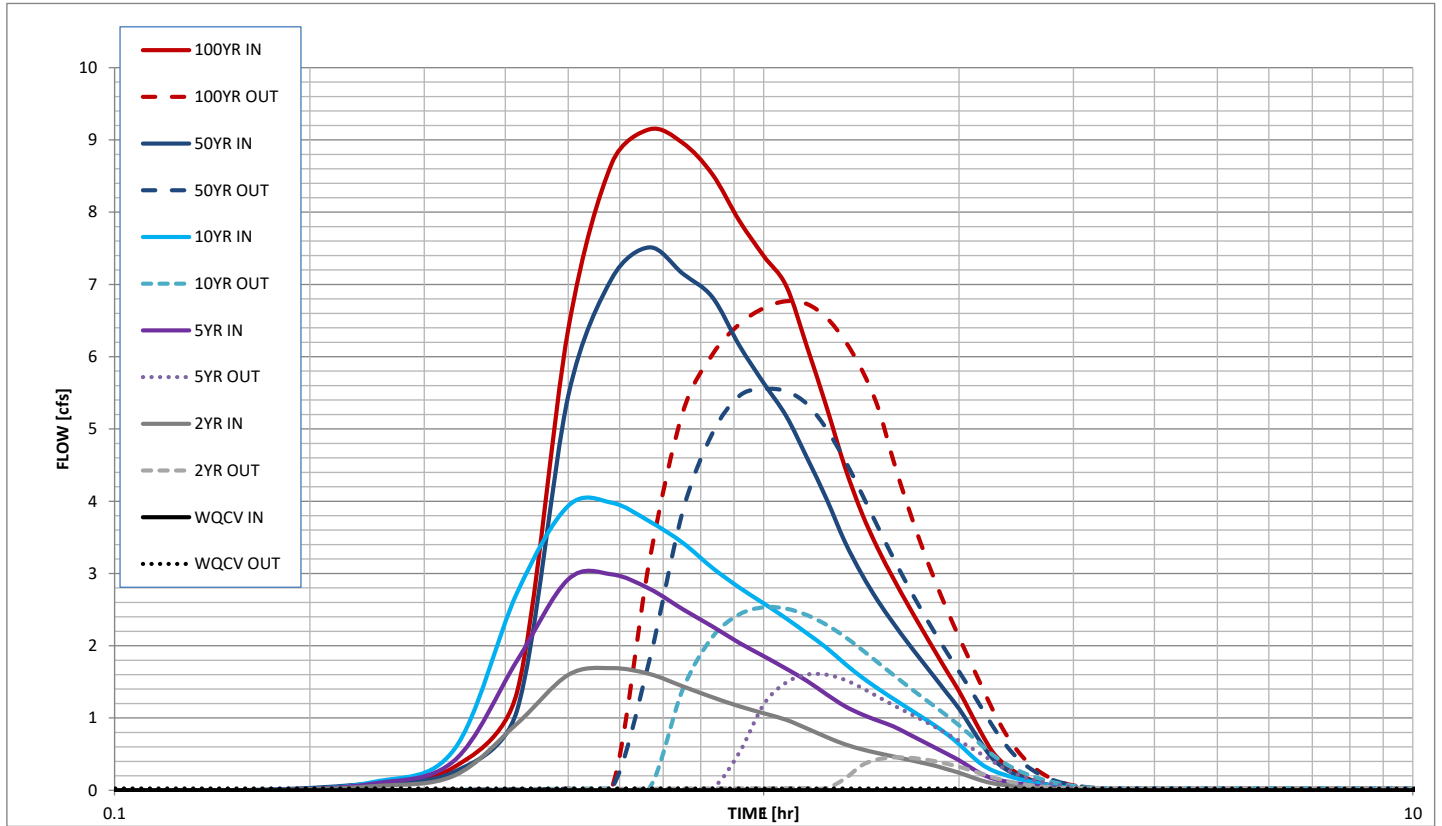

Stormwater Detention and Infiltration Design Data Sheet

Stormwater Detention and Infiltration Design Data Sheet