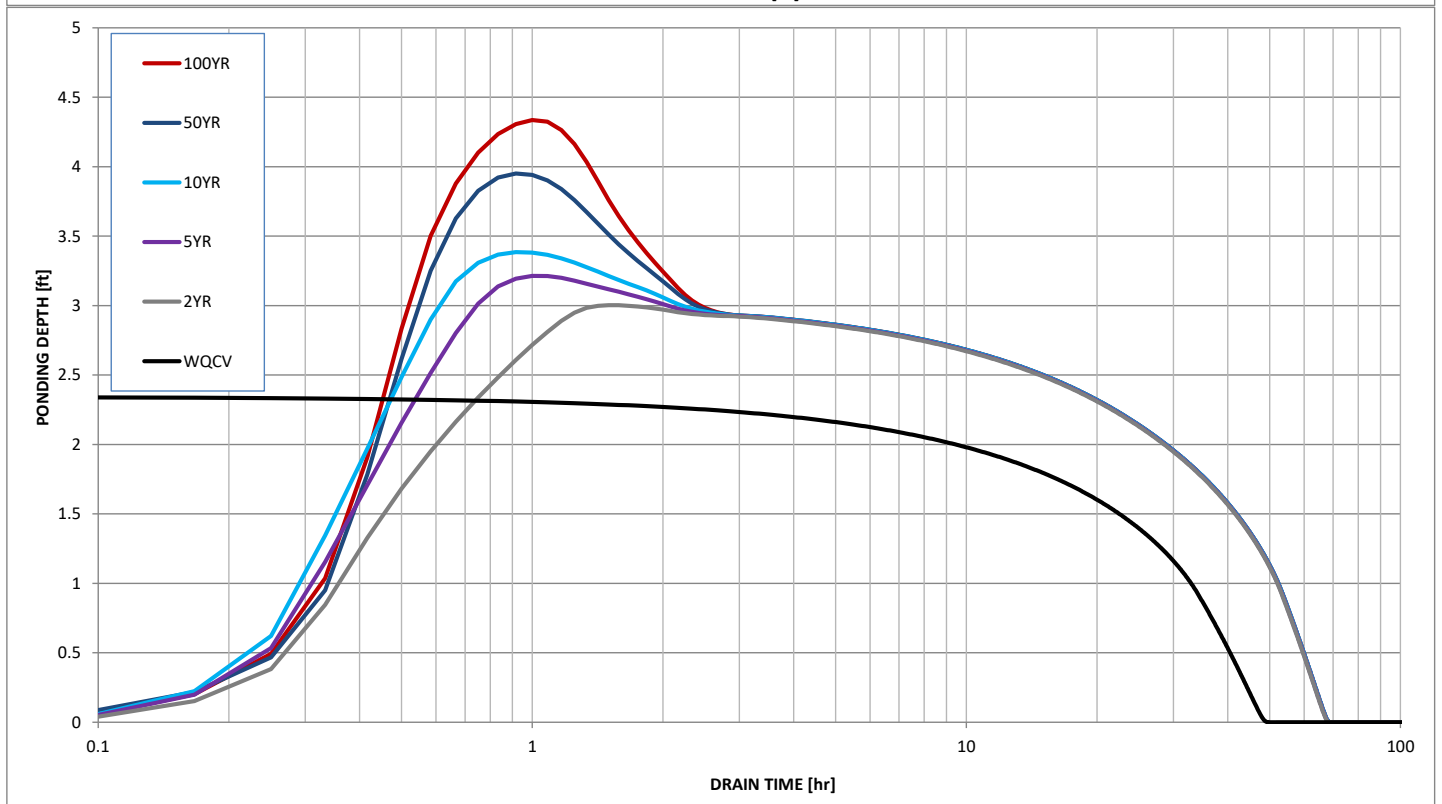

Stormwater Detention and Infiltration Design Data Sheet

Stormwater Detention and Infiltration Design Data Sheet