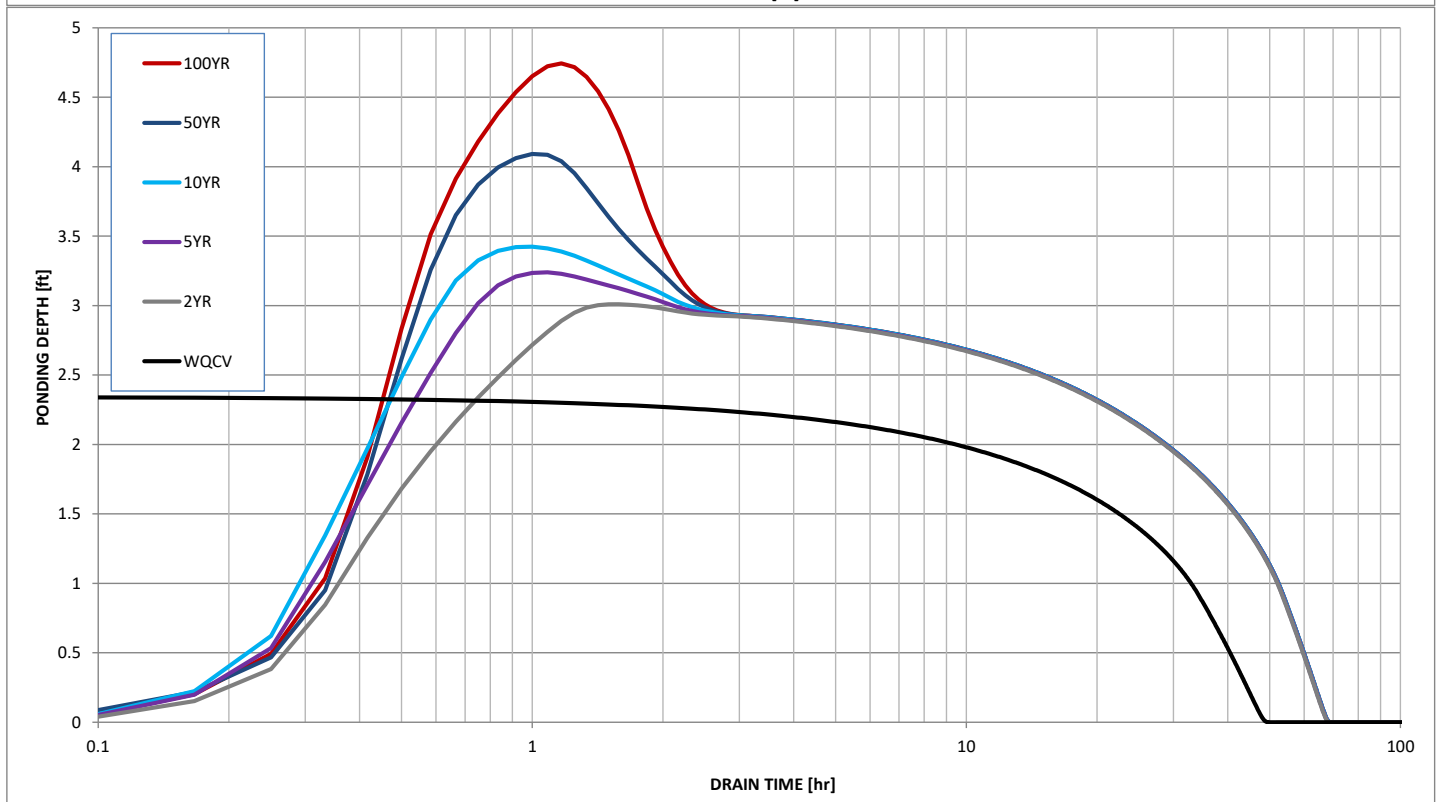

Stormwater Detention and Infiltration Design Data Sheet

Stormwater Detention and Infiltration Design Data Sheet