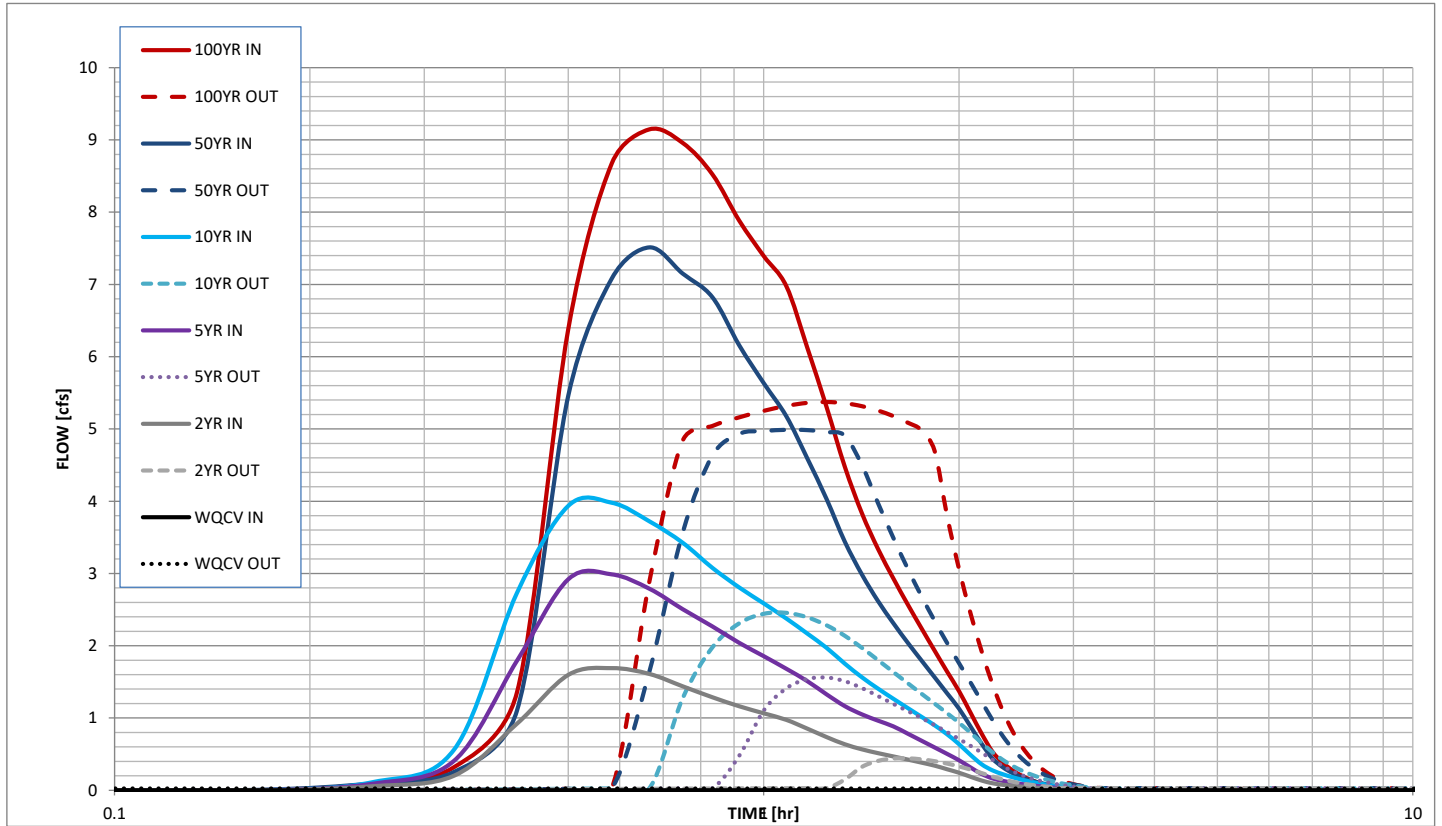

Stormwater Detention and Infiltration Design Data Sheet

Stormwater Detention and Infiltration Design Data Sheet