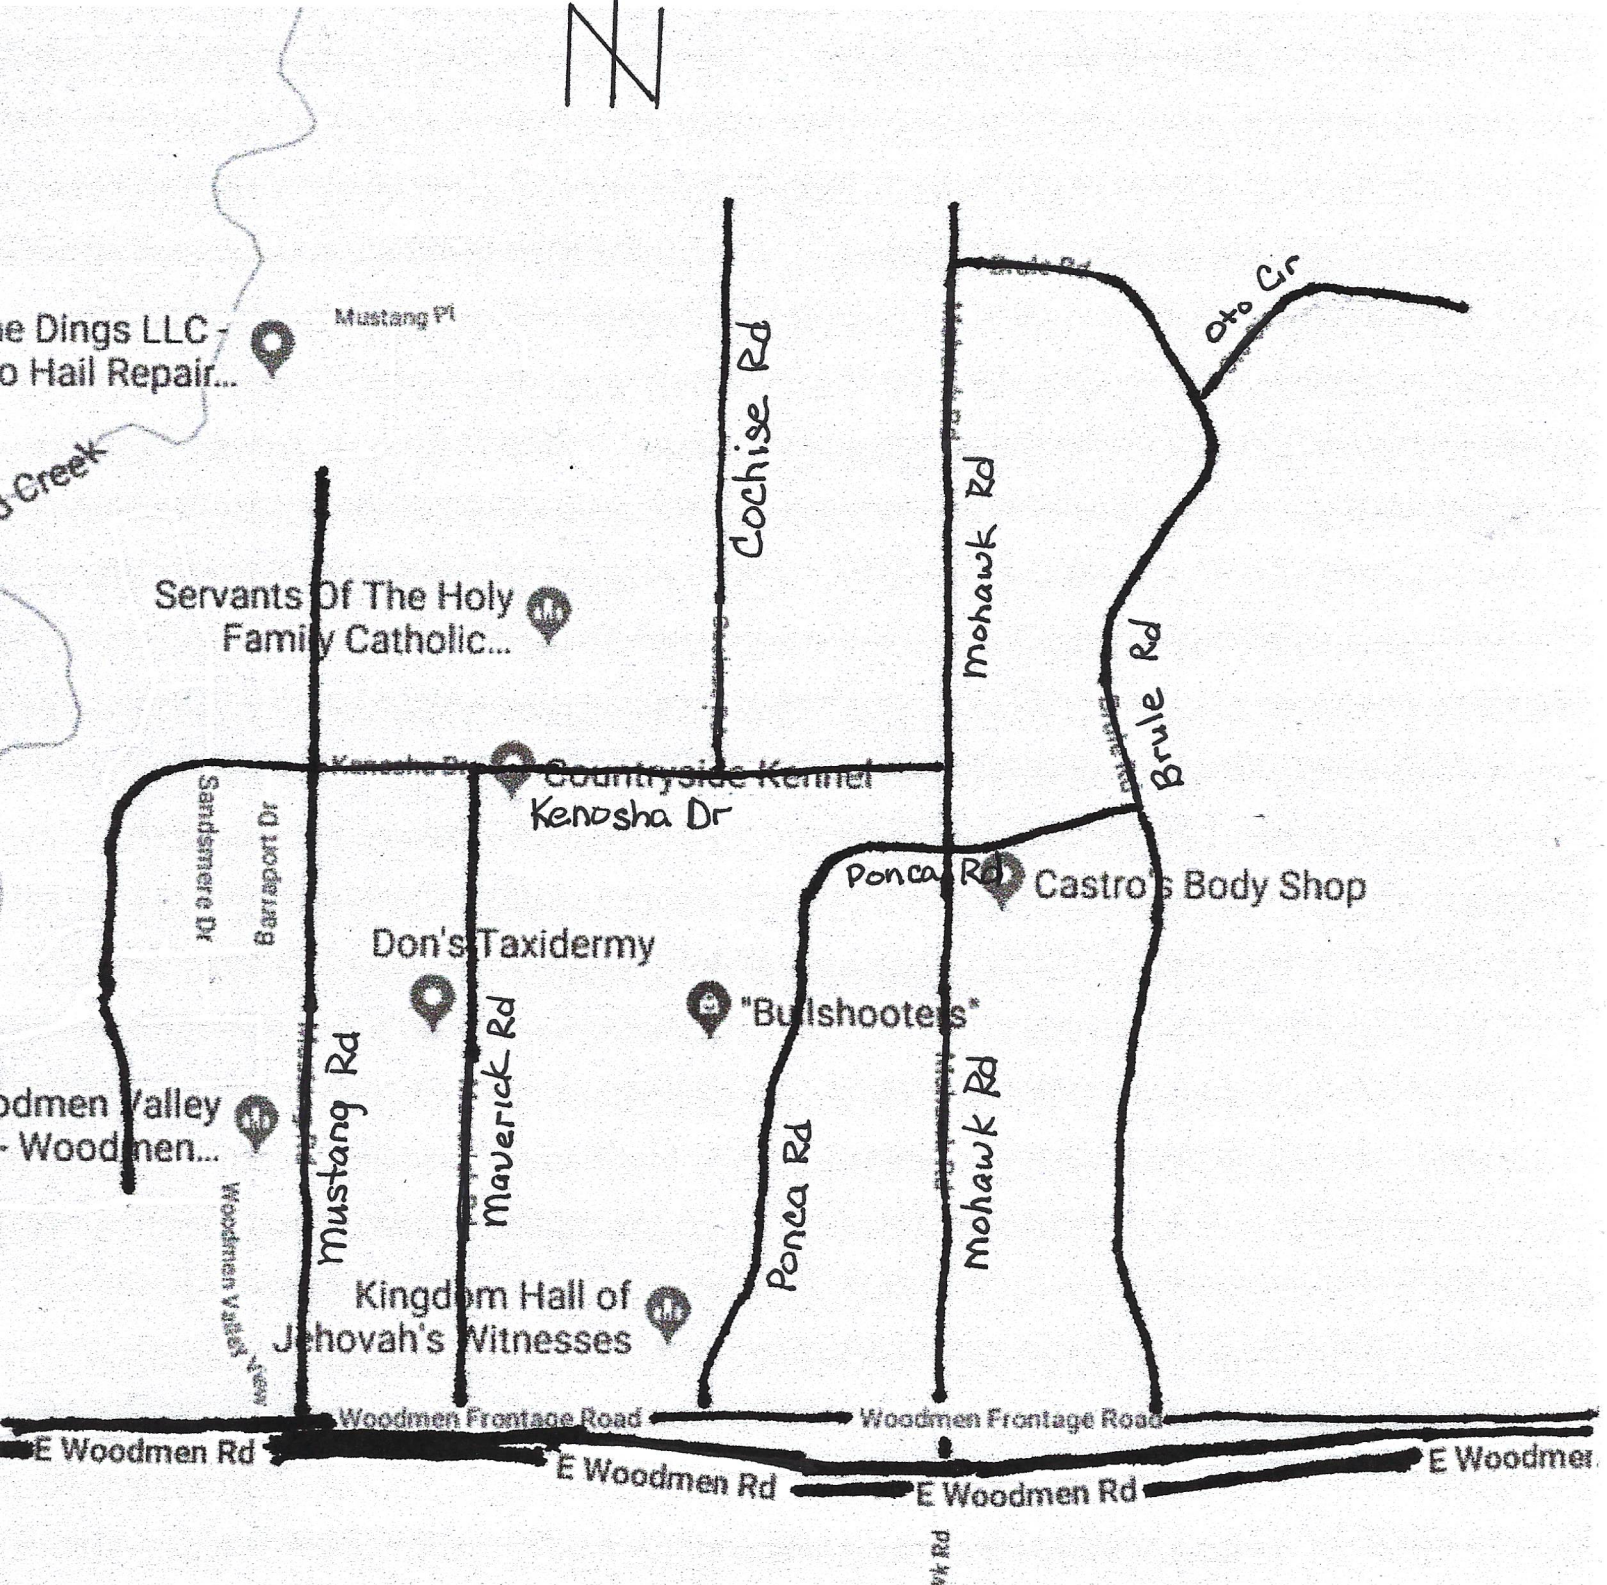

Your parcel needs to be shown on this, mark it and resubmit.

Vicinity_v1-redline.pdf Markup Summary

dskendall (1)

Your parcel needs to be shown on this, mark it and resubmit.

Subject: Text Box
Page Label: 1
Lock: Unlocked
Author: dskendall
Date: 8/6/2019 11:15:13 AM
Status:
Color: ■
Layer:
Space:

Your parcel needs to be shown on this, mark it and resubmit.