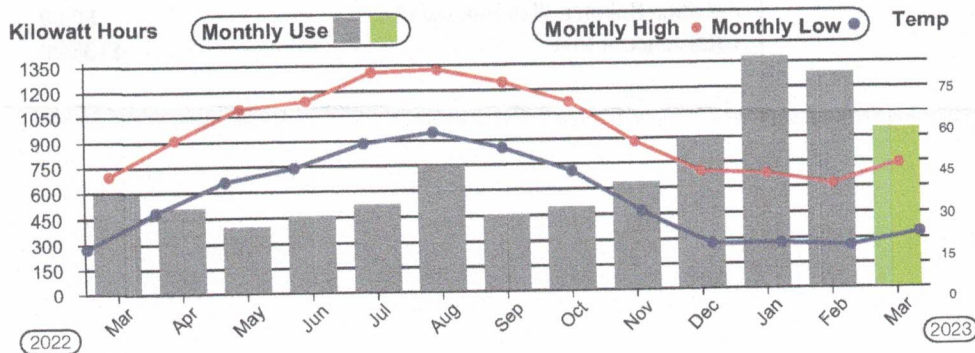

■ Payment Type **Recurring Credit Card**

Thank you for your previous payment of \$174.00.
 Charge detail found on the back of this page.

Monthly Energy Use
 02/16/2023 through 03/15/2023 (27 days)

Your Average Daily Use (27 days)