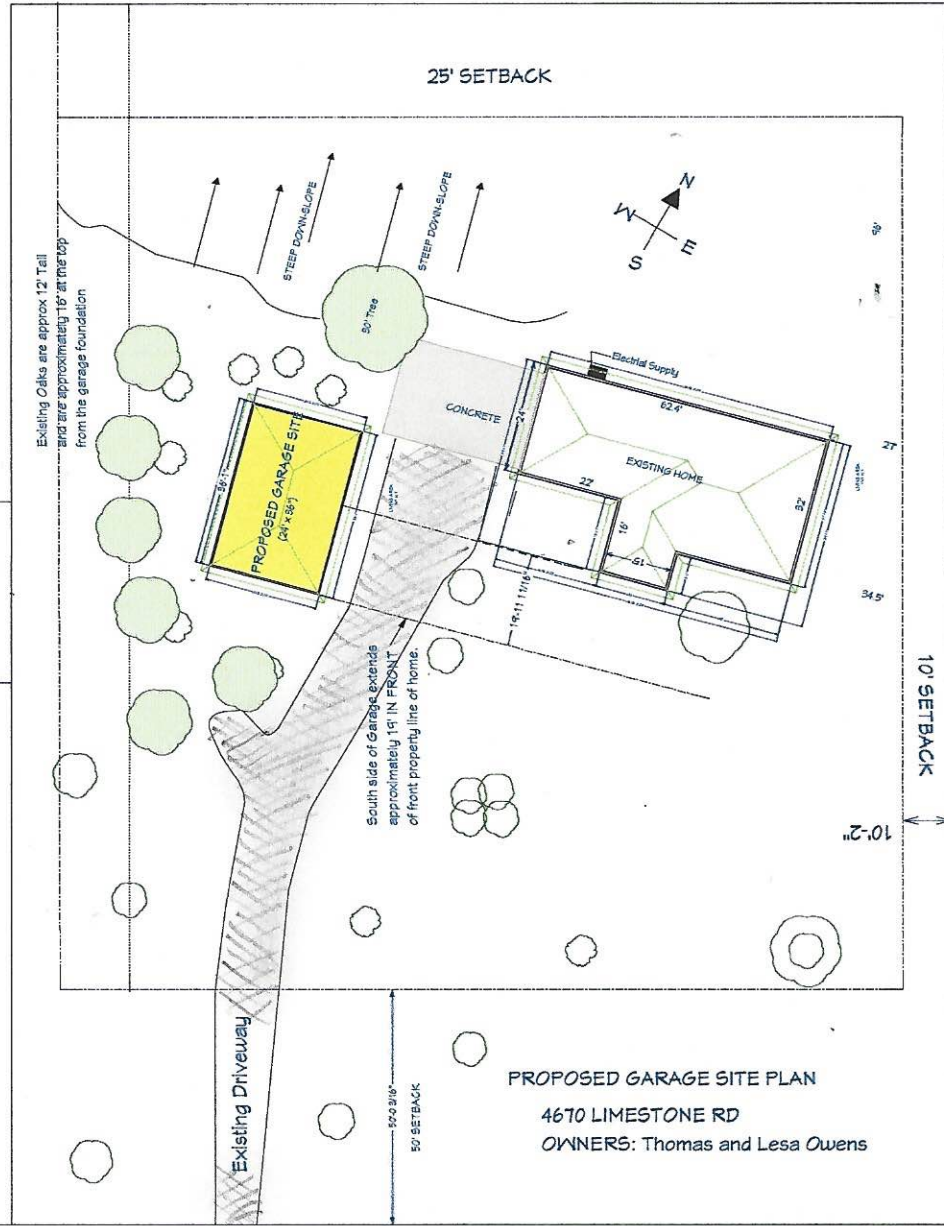

Adjacent Neighbor

Tamara Benzelski
Thomas Benzelski
4430 Evans Rd
Monument, CO 80132
Owners: 4549 Redstone Ridge Rd
Monument, CO 80132

Adjacent Neighbor

David Bohn
Christopher Bohn
Ruth Ellen Bohn
4710 Limestone Rd
Monument, CO 80132

Adjacent Neighbor

Chris Abeyta
Kimberly Abeyta
4640 Limestone Rd
Monument, CO 80132

Adjacent Neighbor

Paul McKean
Rosalia McKean
4715 Limestone Rd
Monument, CO 80132

Adjacent Neighbor

Susan M Cottrell
4675 Limestone Rd
Monument, CO 80132