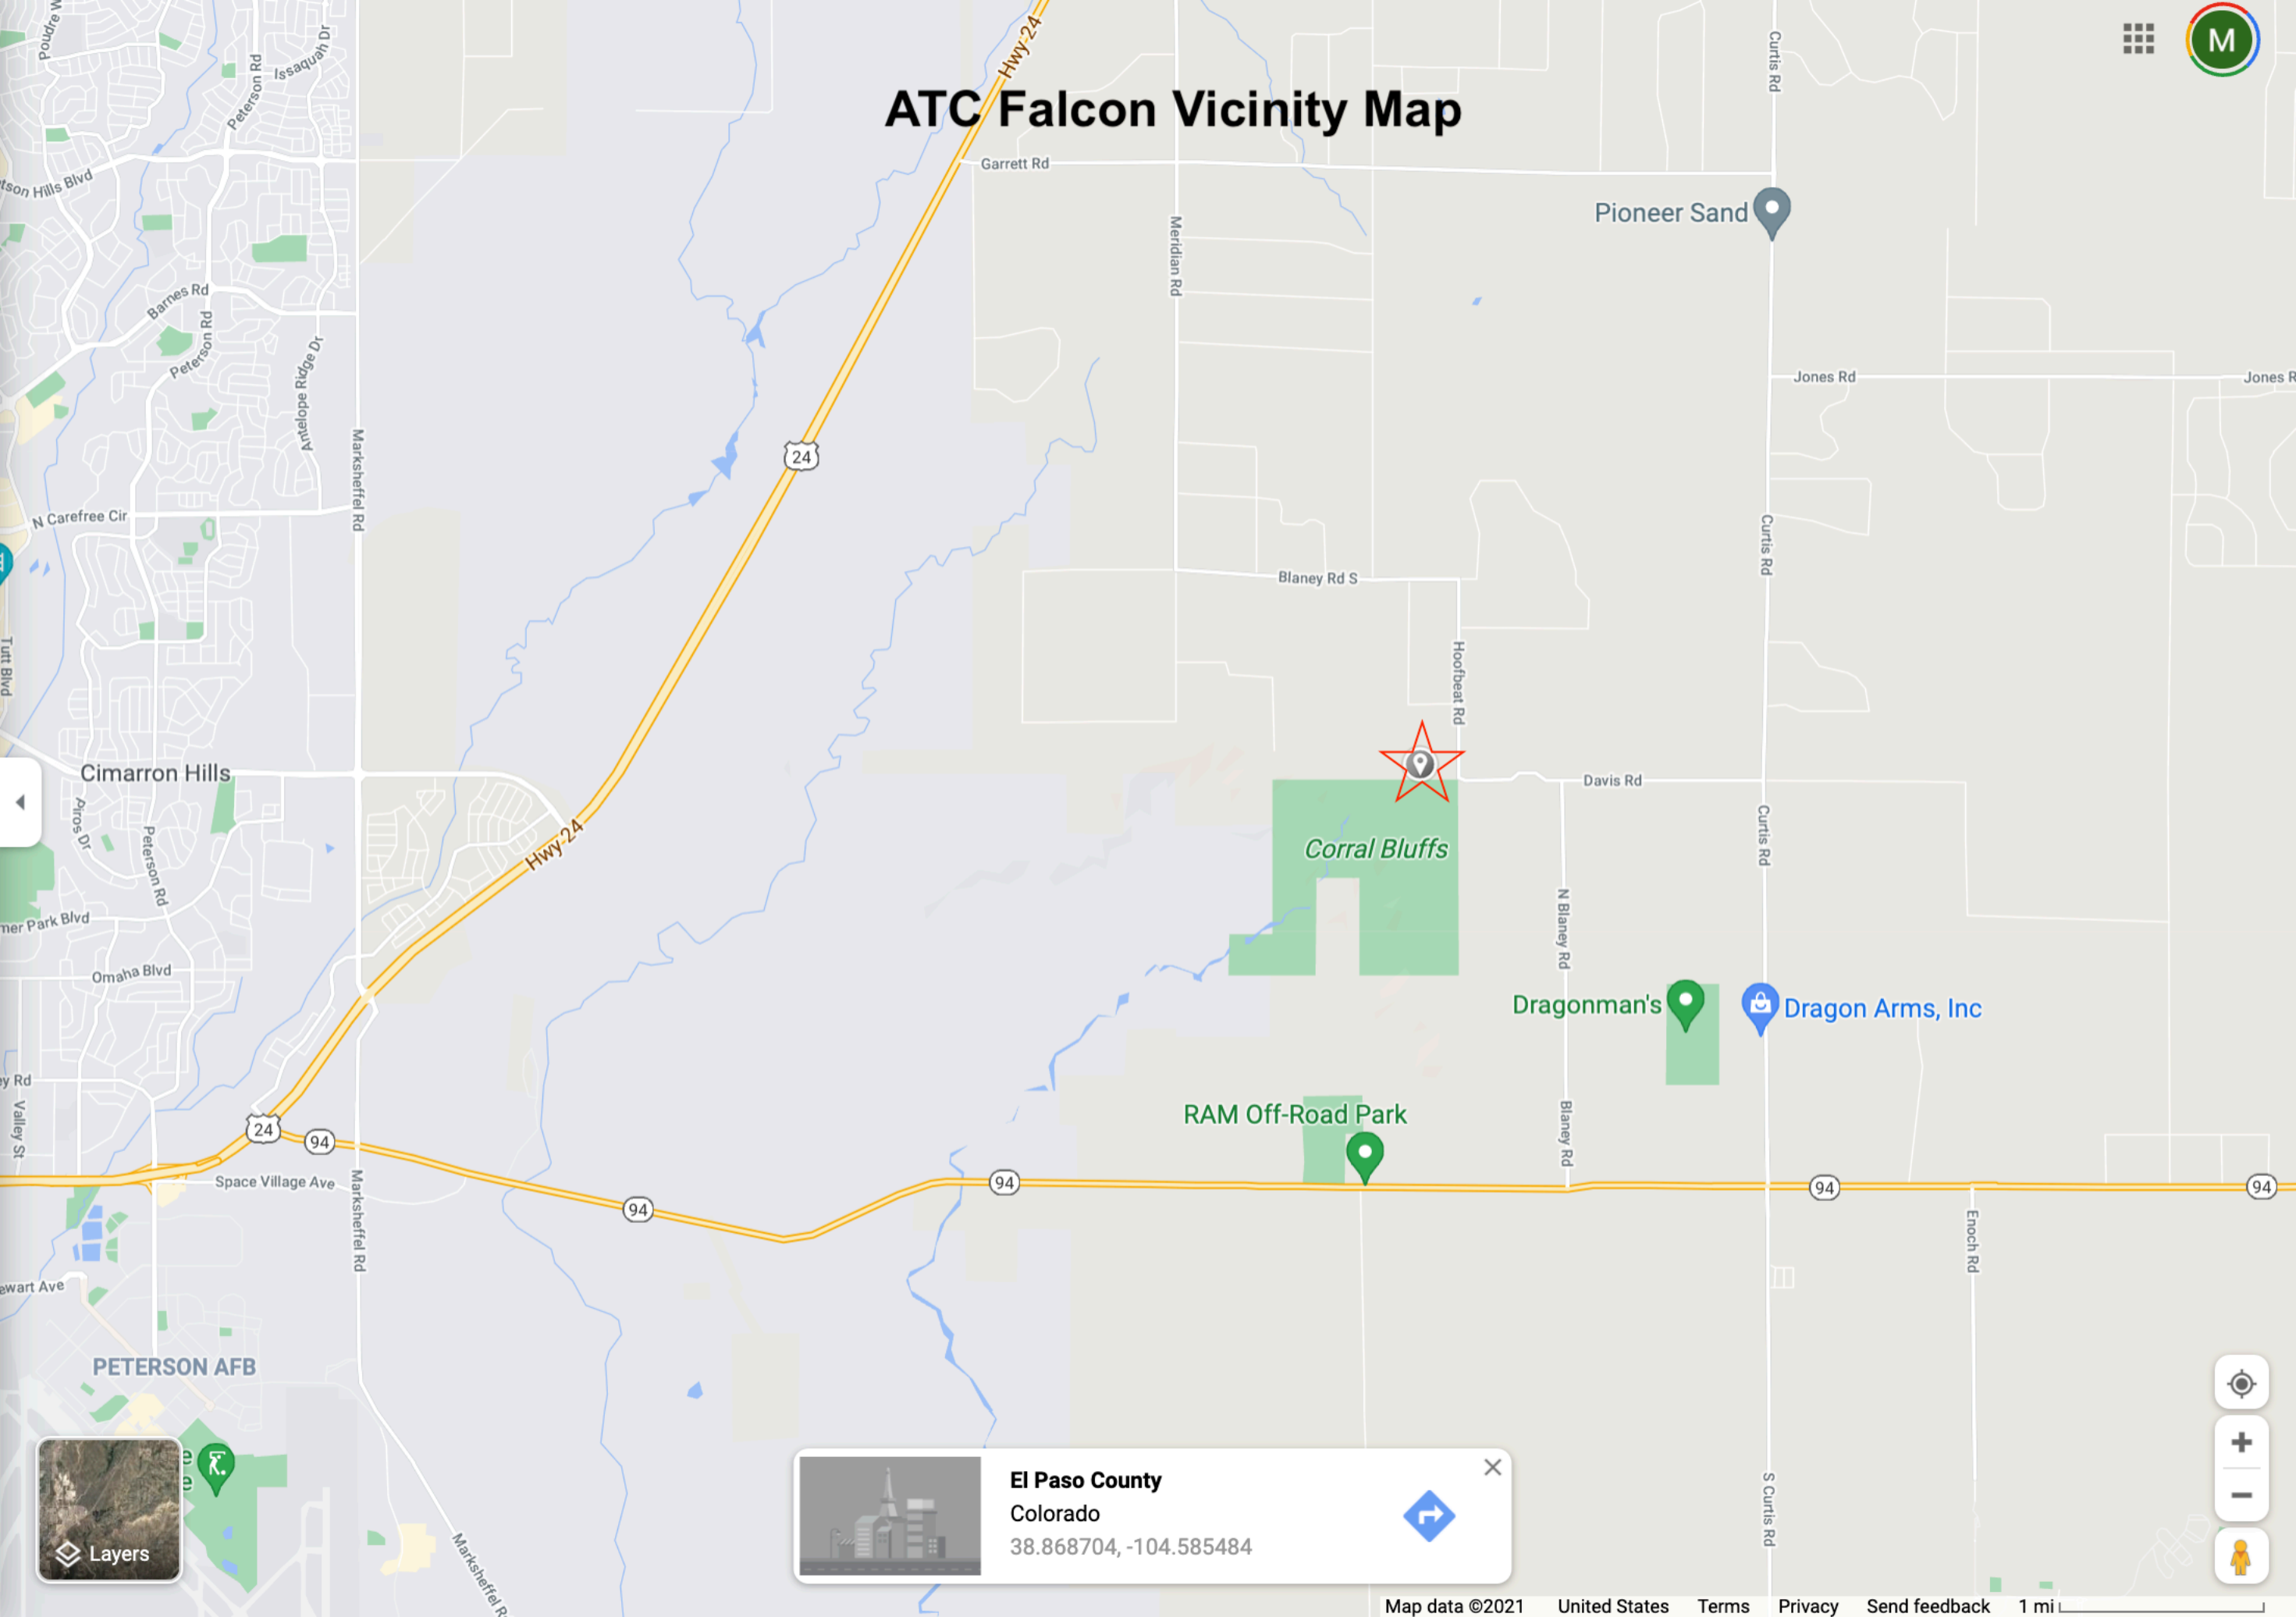

# ATC Falcon Vicinity Map

**El Paso County**  
 Colorado  
 38.868704, -104.585484