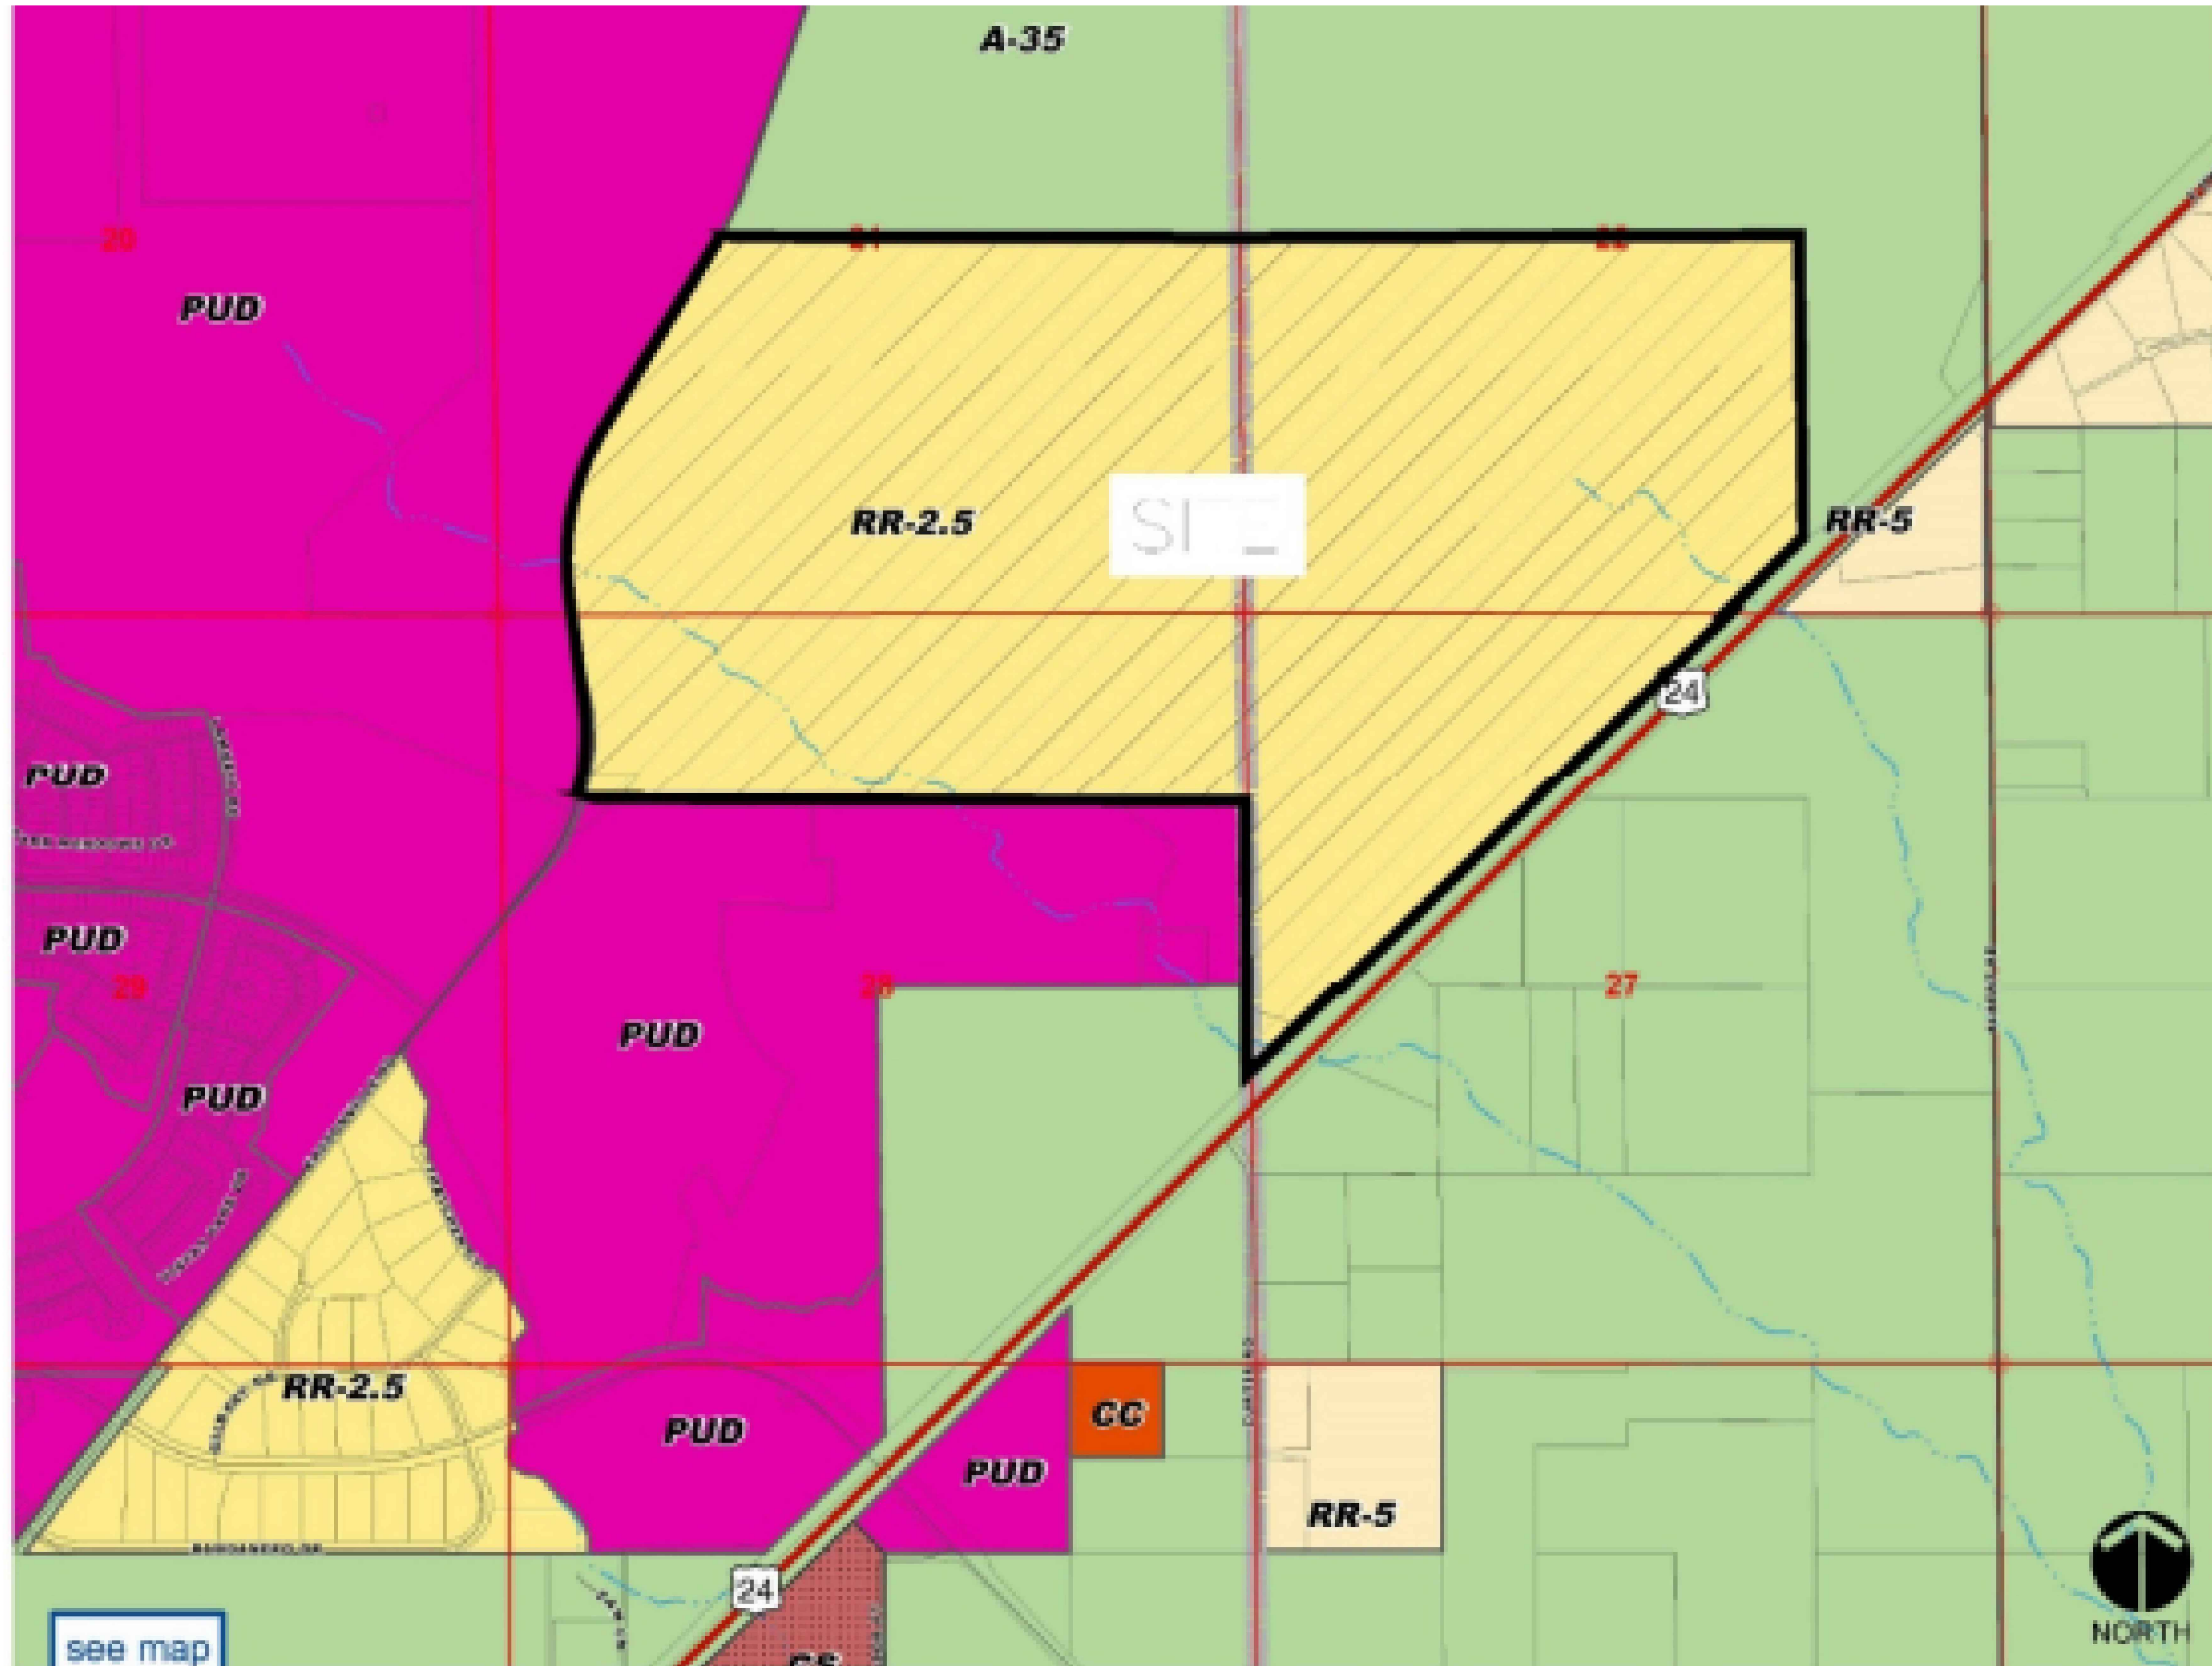

Existing Zoning Map

The property is currently zoned RR-2.5 (Residential Rural, 2.5-acre lot minimum).

see map

Job No.:	201662.05
Prepared By:	SJF
Date:	11/18/2019

EXISTING PROPERTY MAP